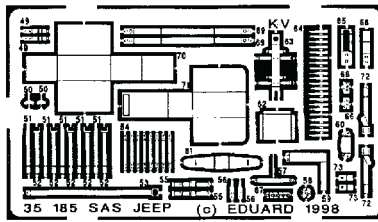

SAS Jeep

1/35 scale detail set for Tamiya kit

35 185

- OPPOSITE SIDE
- REMOVE
- REPLACE
- GRIND