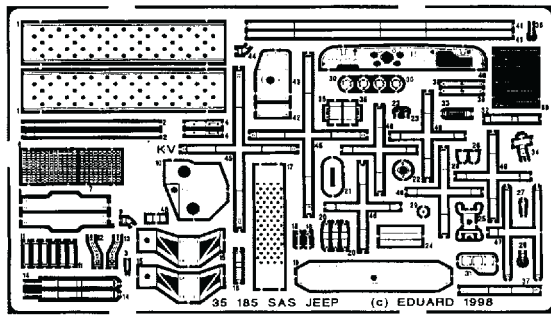

SAS Jeep

1/35 scale detail set for Tamiya kit

35 185

- OPPOSITE SIDE
- REMOVE
- REPLACE
- GRIND