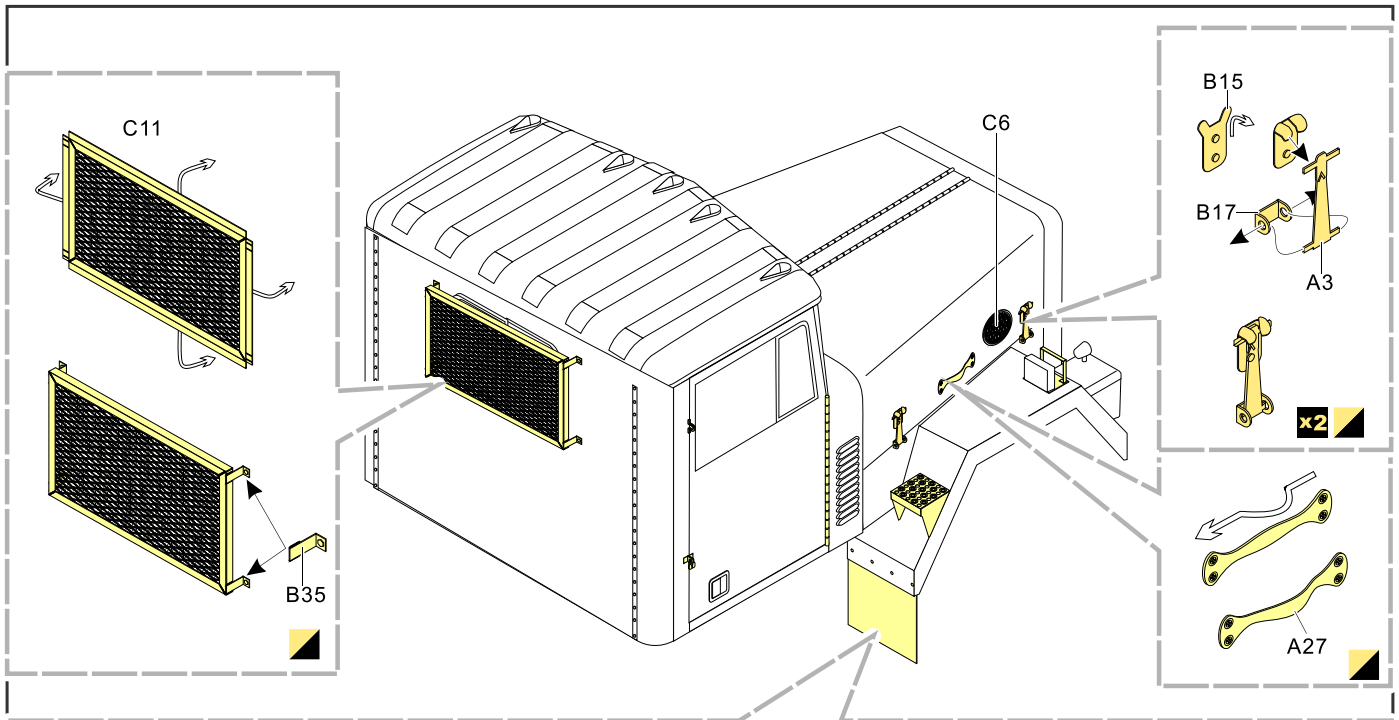

1/35 MILITARY MINIATURE VEHICLE UPGRADE SERIES PE35915

Modern U.S. M915 Tractor/M872 Trailer Basic

现代美军M915牵引车/M872挂车改造件

[For TRUMPETER 01015]

推荐使用工具 RECOMMENDED TOOLS

- 
 安装
install
- 
 折叠
bend
- A1**
 改造件零件编号
PE/resin part number
- B12**
 原零件编号
kit part number
- C22**
 被替换的原零件编号
replaced kit part number
- 
 另一侧相同制作
repeat on opposite side
- 
 切除
remove
- 
 打磨
grind off
- 
 弧度卷曲
radial bending
-  x2
 制作若干组
multiple assembly
- 
 选择安装
alternative
- 
 钻孔
drill
- 
 用胶棒制作
make from plastic rod

 用尖端在凹槽处冲压
use penpoint to press on the dent

蚀刻片零件内朝面向上
Put the part upside down
 用笔尖在凹槽处刺
Use penpoint to press on the dent

1/35 MILITARY MINIATURE VEHICLE UPGRADE SERIES PE35915

1/35 MILITARY MINIATURE VEHICLE UPGRADE SERIES PE35915