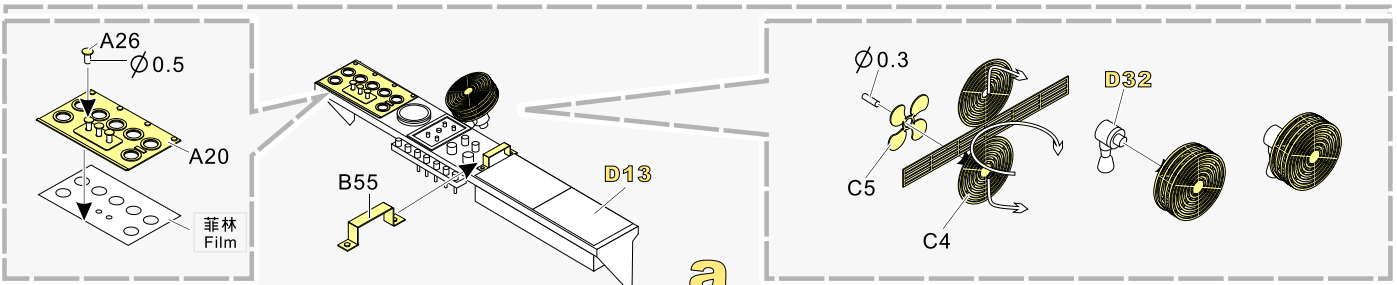

1/35 MILITARY MINIATURE VEHICLE UPGRADE SERIES PE35915

Modern U.S. M915 Tractor/M872 Trailer Basic

现代美军M915牵引车/M872挂车改造件

[For TRUMPETER 01015]

推荐使用工具 RECOMMENDED TOOLS

- 
 安装
install
- 
 折叠
bend
- A1**
 改造件零件编号
PE/resin part number
- B12**
 原零件编号
kit part number
- C22**
 被替换的原零件编号
replaced kit part number
- 
 另一侧相同制作
repeat on opposite side
- 
 切除
remove
- 
 打磨
grind off
- 
 弧度卷曲
radial bending
-  x2
 制作若干组
multiple assembly
- 
 选择安装
alternative
- 
 钻孔
drill
- 
 用胶棒制作
make from plastic rod

 用尖端在凹槽处冲压
use penpoint to press on the dent

蚀刻片零件内朝面向上
Put the part upside down
 用笔尖在凹槽处刺
Use penpoint to press on the dent

1/35 MILITARY MINIATURE VEHICLE UPGRADE SERIES PE35915

1/35 MILITARY MINIATURE VEHICLE UPGRADE SERIES PE35915