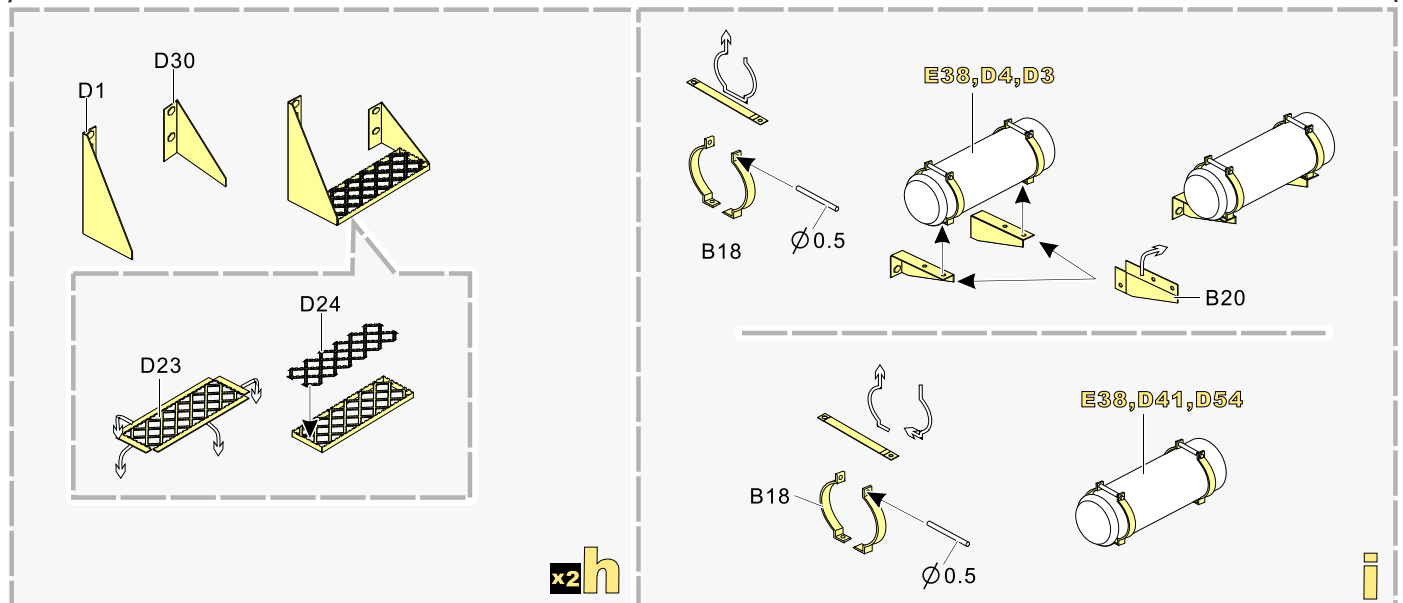

1/35 MILITARY MINIATURE VEHICLE UPGRADE SERIES PE35915