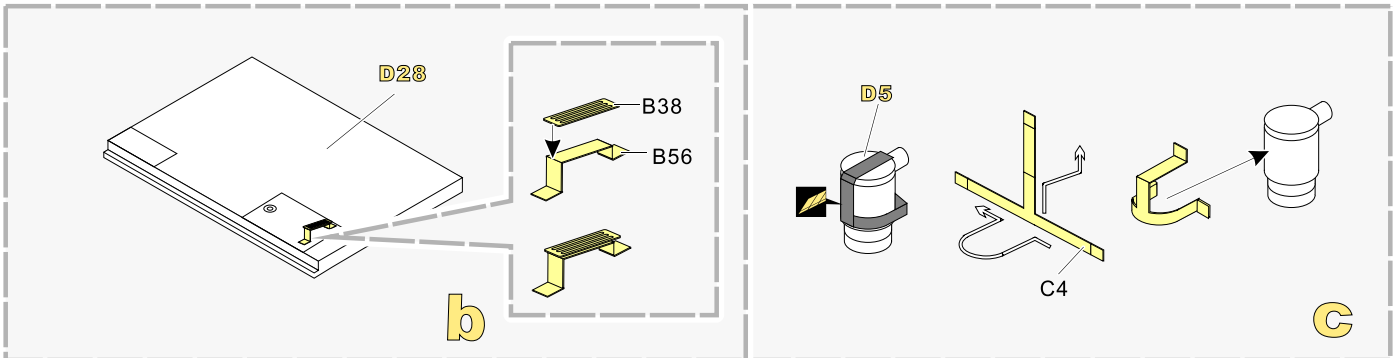

1/35 MILITARY MINIATURE VEHICLE UPGRADE SERIES PE35915

Modern U.S. M915 Tractor/M872 Trailer Basic

现代美军M915牵引车/M872挂车改造件

[For TRUMPETER 01015]

推荐使用工具 RECOMMENDED TOOLS

- 
 安装
install
- 
 折叠
bend
- A1**
 改造件零件编号
PE/resin part number
- B12**
 原零件编号
kit part number
- C22**
 被替换的原零件编号
replaced kit part number
- 
 另一侧相同制作
repeat on opposite side
- 
 切除
remove
- 
 打磨
grind off
- 
 弧度卷曲
radial bending
-  x2
 制作若干组
multiple assembly
- 
 选择安装
alternative
- 
 钻孔
drill
- 
 用胶棒制作
make from plastic rod

 用尖端在凹槽处冲压
use penpoint to press on the dent

蚀刻片零件内朝面向上
Put the part upside down
 用笔尖在凹槽处刺
Use penpoint to press on the dent

1/35 MILITARY MINIATURE VEHICLE UPGRADE SERIES PE35915

1/35 MILITARY MINIATURE VEHICLE UPGRADE SERIES PE35915