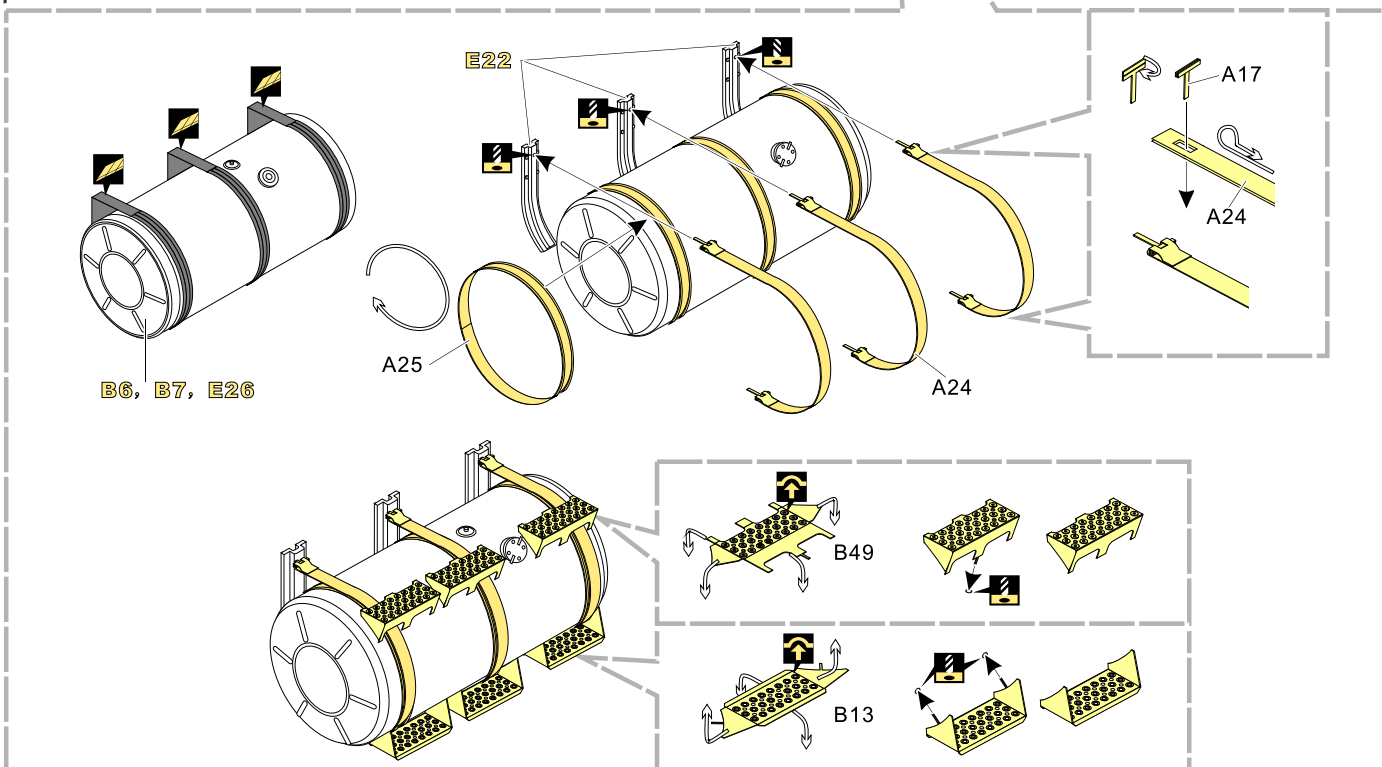

1/35 MILITARY MINIATURE VEHICLE UPGRADE SERIES PE35915

1/35 MILITARY MINIATURE VEHICLE UPGRADE SERIES PE35915

VOYAGERMODEL[®] 无微不至 悦享享受
The Best Upgrade Solution

Recommended item

PE 35586	Modern US M1078 LMTV [Armor CaB] Basic
PE 35587	Modern US M1083 FMTV Basic
PE 35588	Modern US M1083 FMTV [Armor CaB] Basic
PE 35589	Modern US MK.23 MTRV Basic
PE 35500	Modern U.S. M1070 Truck Tractor basic
PE 35508	Modern U.S. M1070 Truck Tractor Amour Cabin basic
PE 35806	Modern U.S. M983 Tractor Basic
PE 35736	Modern US Army M1082 LMTVT
PE 35647	Modern US M1078 FMTV [Armor CaB] Basic
PE 35648	Modern US M1083 FMTV [Armor CaB] Basic
PE 35807	Modern U.S. MIM-104C Patriot 2 SAM System Basic