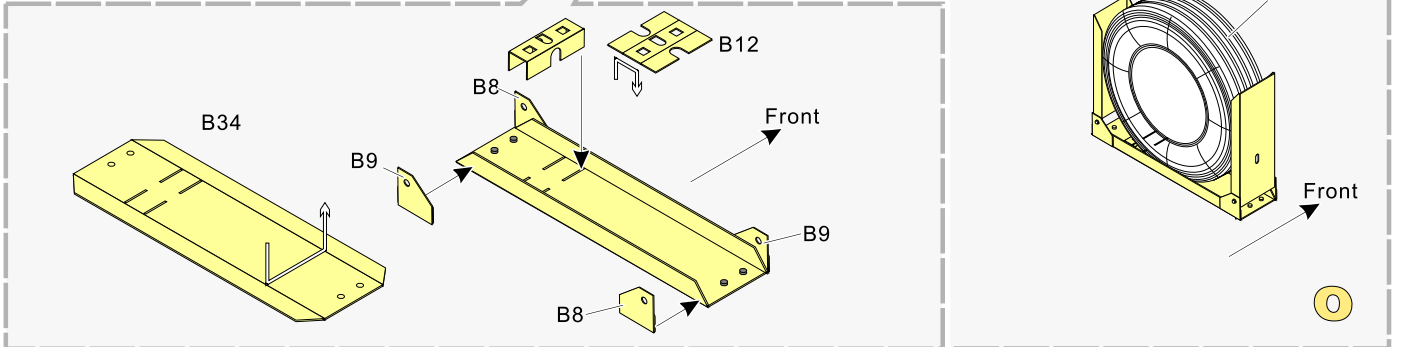

1/35 MILITARY MINIATURE VEHICLE UPGRADE SERIES PE35915