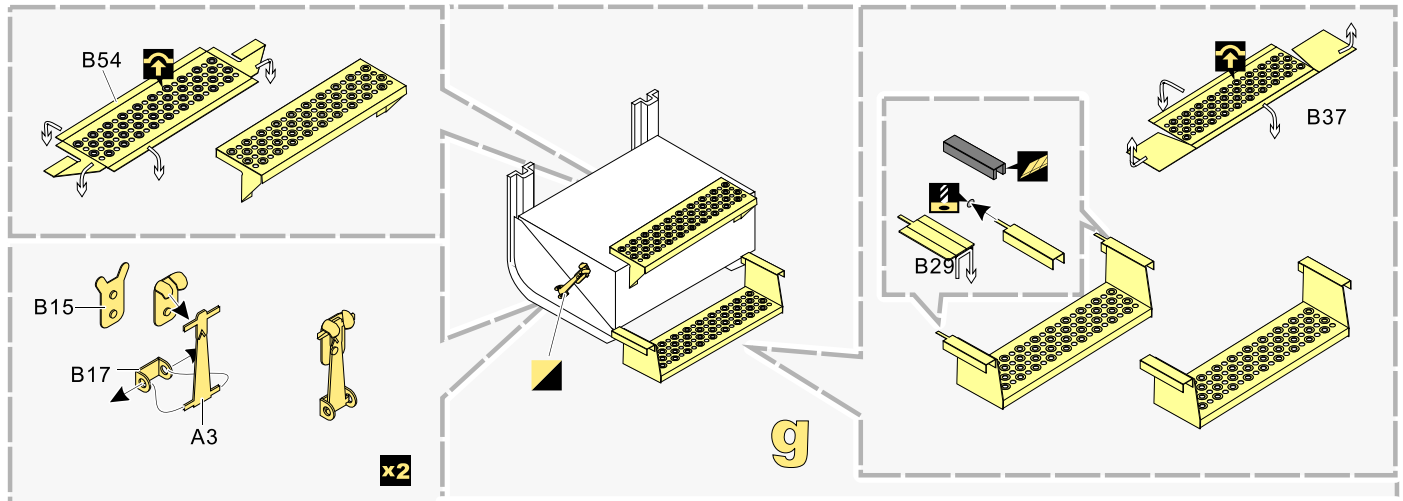

1/35 MILITARY MINIATURE VEHICLE UPGRADE SERIES PE35915