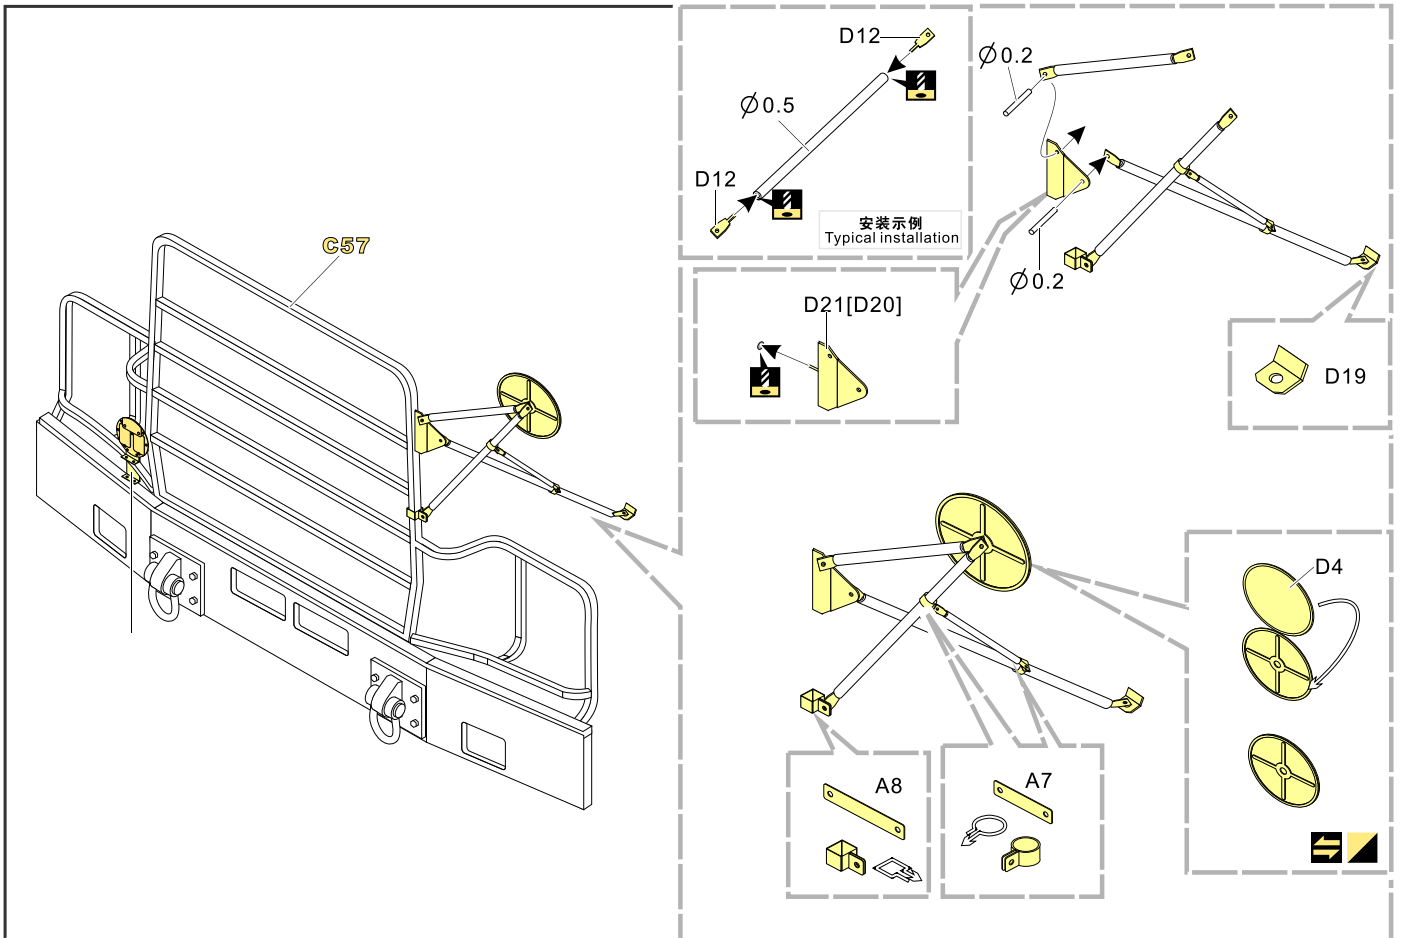

1/35 MILITARY MINIATURE VEHICLE UPGRADE SERIES PE35915

Modern U.S. M915 Tractor/M872 Trailer Basic

现代美军M915牵引车/M872挂车改造件

[For TRUMPETER 01015]

推荐使用工具 RECOMMENDED TOOLS

- 
 安装
install
- 
 折叠
bend
- A1**
 改造件零件编号
PE/resin part number
- B12**
 原零件编号
kit part number
- C22**
 被替换的原零件编号
replaced kit part number
- 
 另一侧相同制作
repeat on opposite side
- 
 切除
remove
- 
 打磨
grind off
- 
 弧度卷曲
radial bending
-  x2
 制作若干组
multiple assembly
- 
 选择安装
alternative
- 
 钻孔
drill
- 
 用胶棒制作
make from plastic rod

 用尖端在凹槽处冲压
use penpoint to press on the dent

蚀刻片零件内朝面向上
Put the part upside down
 用笔尖在凹槽处刺
Use penpoint to press on the dent

1/35 MILITARY MINIATURE VEHICLE UPGRADE SERIES PE35915

1/35 MILITARY MINIATURE VEHICLE UPGRADE SERIES PE35915