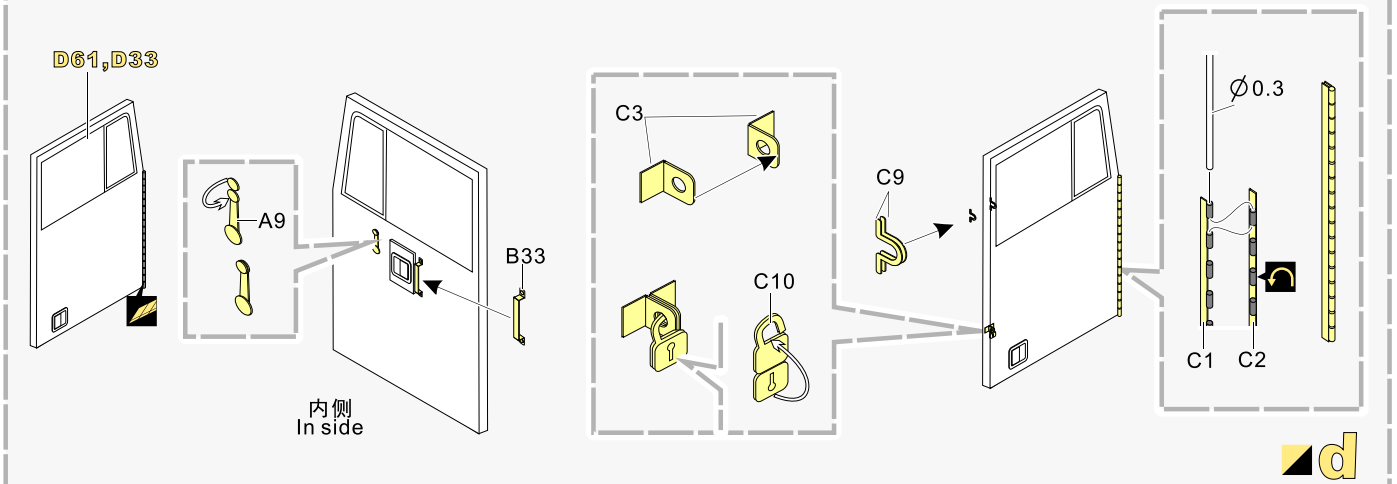

1/35 MILITARY MINIATURE VEHICLE UPGRADE SERIES PE35915

Modern U.S. M915 Tractor/M872 Trailer Basic

现代美军M915牵引车/M872挂车改造件

[For TRUMPETER 01015]

推荐使用工具 RECOMMENDED TOOLS

- 
 安装
install
- 
 折叠
bend
- A1**
 改造件零件编号
PE/resin part number
- B12**
 原零件编号
kit part number
- C22**
 被替换的原零件编号
replaced kit part number
- 
 另一侧相同制作
repeat on opposite side
- 
 切除
remove
- 
 打磨
grind off
- 
 弧度卷曲
radial bending
-  x2
 制作若干组
multiple assembly
- 
 选择安装
alternative
- 
 钻孔
drill
- 
 用胶棒制作
make from plastic rod

 用尖端在凹槽处冲压
use penpoint to press on the dent

蚀刻片零件内朝面向上
Put the part upside down
 用笔尖在凹槽处刺
Use penpoint to press on the dent

1/35 MILITARY MINIATURE VEHICLE UPGRADE SERIES PE35915

1/35 MILITARY MINIATURE VEHICLE UPGRADE SERIES PE35915