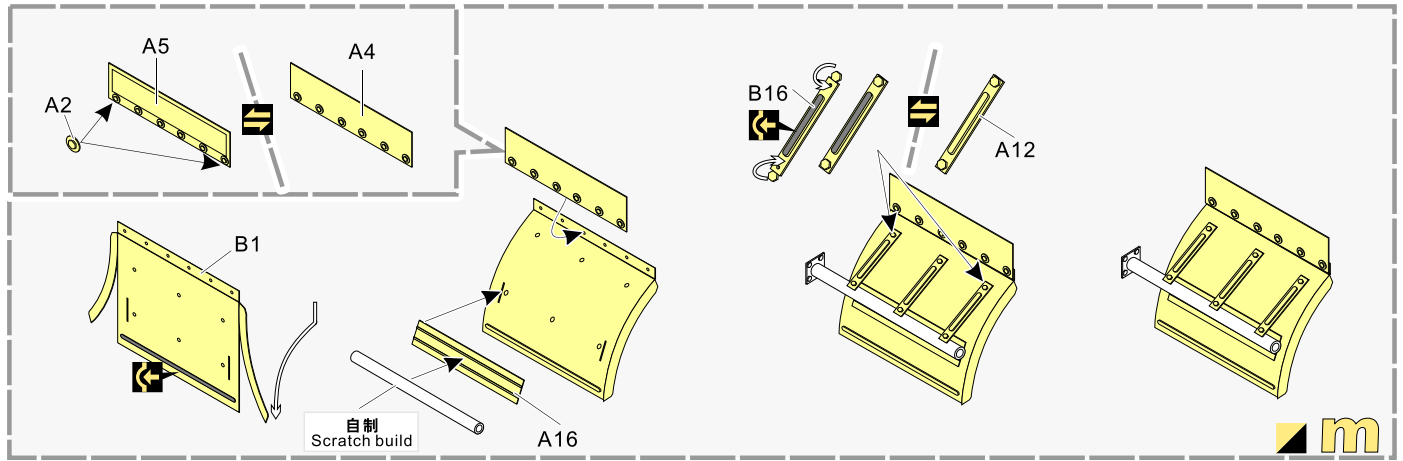

1/35 MILITARY MINIATURE VEHICLE UPGRADE SERIES PE35915