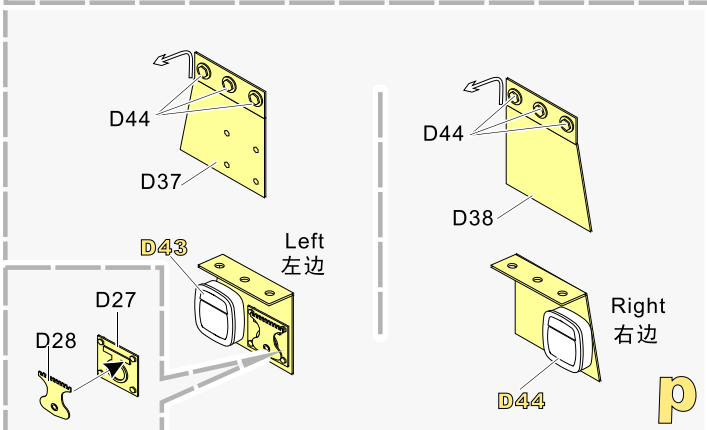

1/35 MILITARY MINIATURE VEHICLE UPGRADE SERIES PE35915