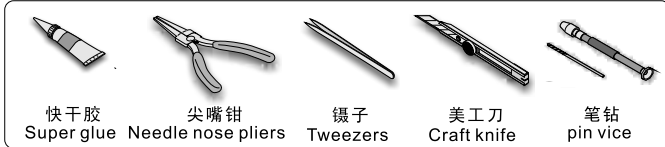

1/35 MILITARY MINIATURE VEHICLE UPGRADE SERIES PE35915

Modern U.S. M915 Tractor/M872 Trailer Basic

现代美军M915牵引车/M872挂车改造件

[For TRUMPETER 01015]

推荐使用工具 RECOMMENDED TOOLS

- 
 安装
install
- 
 折叠
bend
- A1**
 改造件零件编号
PE/resin part number
- B12**
 原零件编号
kit part number
- C22**
 被替换的原零件编号
replaced kit part number
- 
 另一侧相同制作
repeat on opposite side
- 
 切除
remove
- 
 打磨
grind off
- 
 弧度卷曲
radial bending
-  x2
 制作若干组
multiple assembly
- 
 选择安装
alternative
- 
 钻孔
drill
- 
 用胶棒制作
make from plastic rod

 用尖端在凹槽处冲压
use penpoint to press on the dent

蚀刻片零件内朝面向上
Put the part upside down
 用笔尖在凹槽处刺
Use penpoint to press on the dent

1/35 MILITARY MINIATURE VEHICLE UPGRADE SERIES PE35915

1/35 MILITARY MINIATURE VEHICLE UPGRADE SERIES PE35915