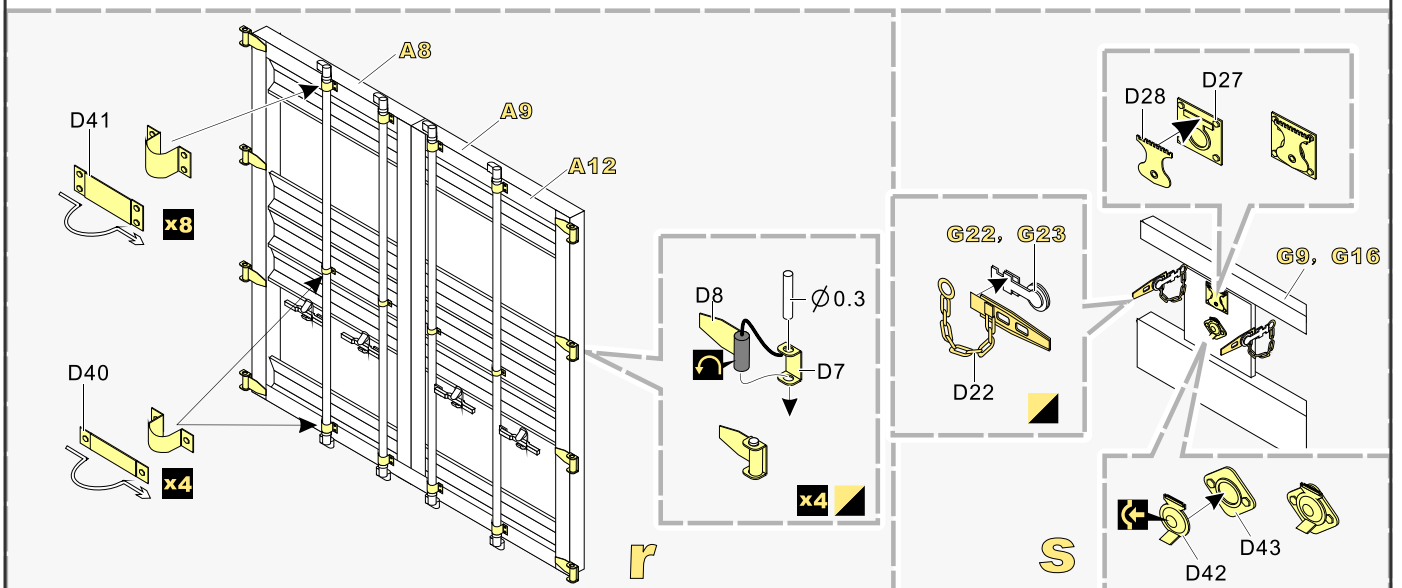

1/35 MILITARY MINIATURE VEHICLE UPGRADE SERIES PE35915

1/35 MILITARY MINIATURE VEHICLE UPGRADE SERIES PE35915

VOYAGERMODEL[®] 无微不至 悦享享受
The Best Upgrade Solution

Recommended item

PE 35586	Modern US M1078 LMTV [Armor CaB] Basic
PE 35587	Modern US M1083 FMTV Basic
PE 35588	Modern US M1083 FMTV [Armor CaB] Basic
PE 35589	Modern US MK.23 MTRV Basic
PE 35500	Modern U.S. M1070 Truck Tractor basic
PE 35508	Modern U.S. M1070 Truck Tractor Amour Cabin basic
PE 35806	Modern U.S. M983 Tractor Basic
PE 35736	Modern US Army M1082 LMTVT
PE 35647	Modern US M1078 FMTV [Armor CaB] Basic
PE 35648	Modern US M1083 FMTV [Armor CaB] Basic
PE 35807	Modern U.S. MIM-104C Patriot 2 SAM System Basic