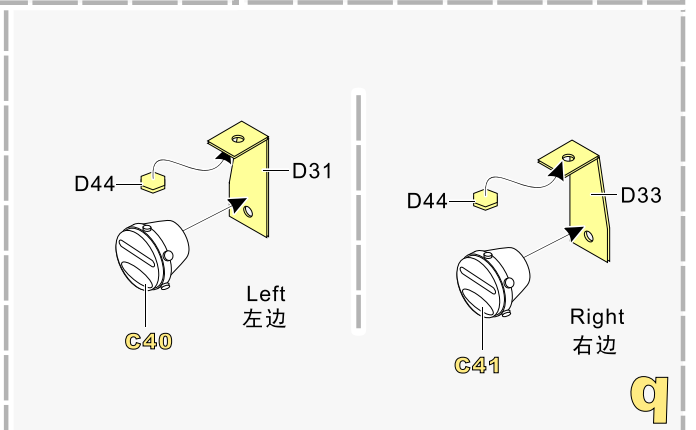

1/35 MILITARY MINIATURE VEHICLE UPGRADE SERIES PE35915