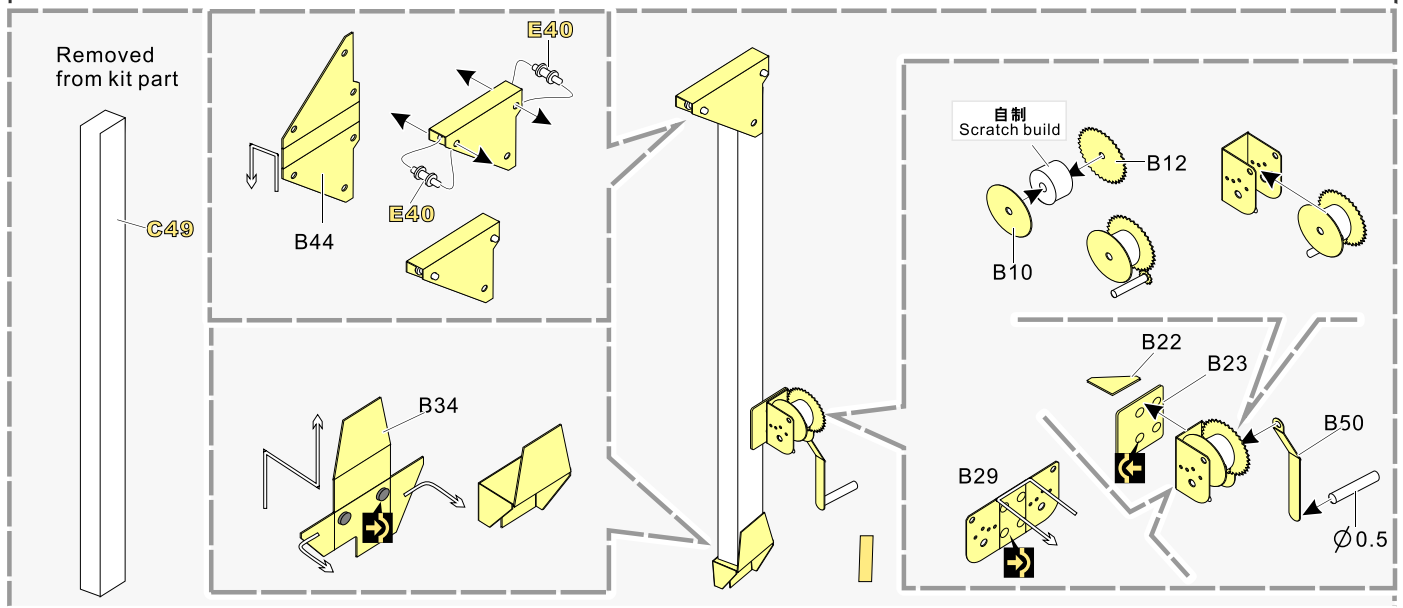

1/35 MILITARY MINIATURE VEHICLE UPGRADE SERIES PE35915