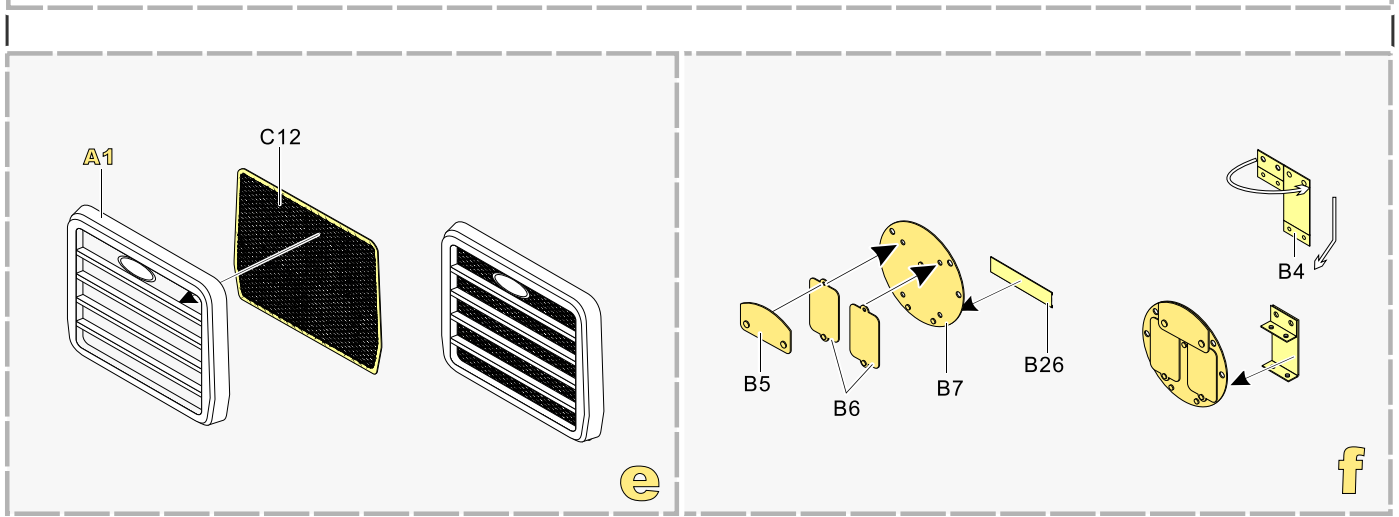

1/35 MILITARY MINIATURE VEHICLE UPGRADE SERIES PE35915

Modern U.S. M915 Tractor/M872 Trailer Basic

现代美军M915牵引车/M872挂车改造件

[For TRUMPETER 01015]

推荐使用工具 RECOMMENDED TOOLS

- 
 安装
install
- 
 折叠
bend
- A1**
 改造件零件编号
PE/resin part number
- B12**
 原零件编号
kit part number
- C22**
 被替换的原零件编号
replaced kit part number
- 
 另一侧相同制作
repeat on opposite side
- 
 切除
remove
- 
 打磨
grind off
- 
 弧度卷曲
radial bending
-  x2
 制作若干组
multiple assembly
- 
 选择安装
alternative
- 
 钻孔
drill
- 
 用胶棒制作
make from plastic rod

 用尖端在凹槽处冲压
use penpoint to press on the dent

蚀刻片零件内朝面向上
Put the part upside down
 用笔尖在凹槽处刺
Use penpoint to press on the dent

1/35 MILITARY MINIATURE VEHICLE UPGRADE SERIES PE35915

1/35 MILITARY MINIATURE VEHICLE UPGRADE SERIES PE35915