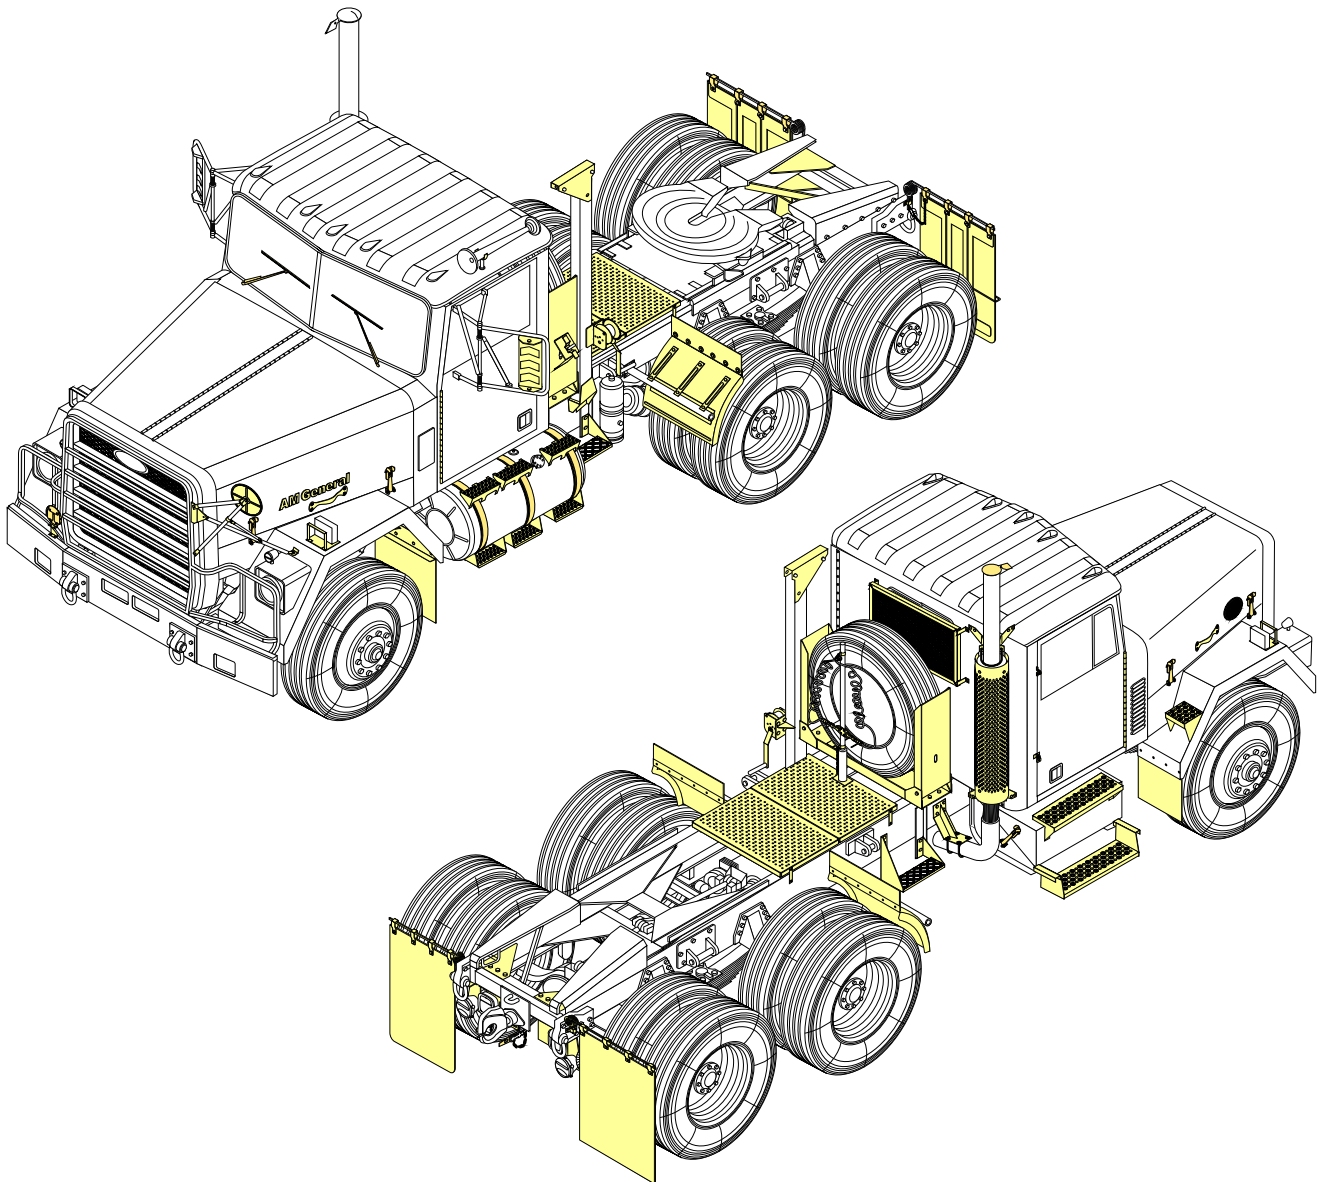

1/35 MILITARY MINIATURE VEHICLE UPGRADE SERIES PE35915

Modern U.S. M915 Tractor/M872 Trailer Basic

现代美军M915牵引车/M872挂车改造件

[For TRUMPETER 01015]

推荐使用工具 RECOMMENDED TOOLS

- 
 安装
install
- 
 折叠
bend
- A1**
 改造件零件编号
PE/resin part number
- B12**
 原零件编号
kit part number
- C22**
 被替换的原零件编号
replaced kit part number
- 
 另一侧相同制作
repeat on opposite side
- 
 切除
remove
- 
 打磨
grind off
- 
 弧度卷曲
radial bending
-  x2
 制作若干组
multiple assembly
- 
 选择安装
alternative
- 
 钻孔
drill
- 
 用胶棒制作
make from plastic rod

1/35 MILITARY MINIATURE VEHICLE UPGRADE SERIES PE35915

1/35 MILITARY MINIATURE VEHICLE UPGRADE SERIES PE35915

VOYAGERMODEL[®] 无微不至 悦享享受
The Best Upgrade Solution

Recommended item

PE 35586	Modern US M1078 LMTV [Armor CaB] Basic
PE 35587	Modern US M1083 FMTV Basic
PE 35588	Modern US M1083 FMTV [Armor CaB] Basic
PE 35589	Modern US MK.23 MTRV Basic
PE 35500	Modern U.S. M1070 Truck Tractor basic
PE 35508	Modern U.S. M1070 Truck Tractor Amour Cabin basic
PE 35806	Modern U.S. M983 Tractor Basic
PE 35736	Modern US Army M1082 LMTVT
PE 35647	Modern US M1078 FMTV [Armor CaB] Basic
PE 35648	Modern US M1083 FMTV [Armor CaB] Basic
PE 35807	Modern U.S. MIM-104C Patriot 2 SAM System Basic