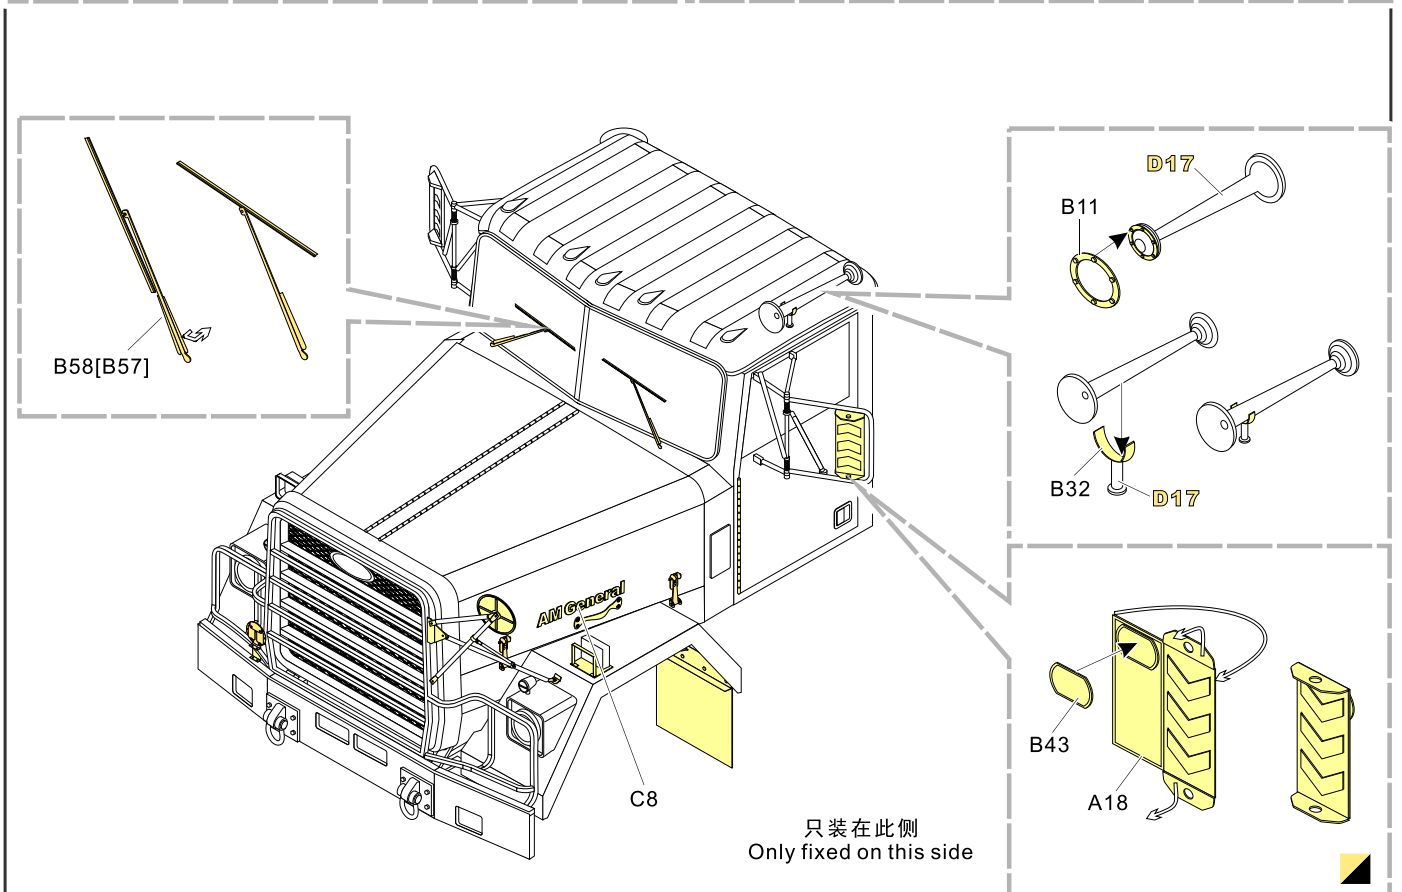

1/35 MILITARY MINIATURE VEHICLE UPGRADE SERIES PE35915

Modern U.S. M915 Tractor/M872 Trailer Basic

现代美军M915牵引车/M872挂车改造件

[For TRUMPETER 01015]

推荐使用工具 RECOMMENDED TOOLS

- 
 安装
install
- 
 折叠
bend
- A1**
 改造件零件编号
PE/resin part number
- B12**
 原零件编号
kit part number
- C22**
 被替换的原零件编号
replaced kit part number
- 
 另一侧相同制作
repeat on opposite side
- 
 切除
remove
- 
 打磨
grind off
- 
 弧度卷曲
radial bending
-  x2
 制作若干组
multiple assembly
- 
 选择安装
alternative
- 
 钻孔
drill
- 
 用胶棒制作
make from plastic rod

 用尖端在凹槽处冲压
use penpoint to press on the dent

蚀刻片零件内朝面向上
Put the part upside down
 用笔尖在凹槽处刺
Use penpoint to press on the dent

1/35 MILITARY MINIATURE VEHICLE UPGRADE SERIES PE35915

1/35 MILITARY MINIATURE VEHICLE UPGRADE SERIES PE35915