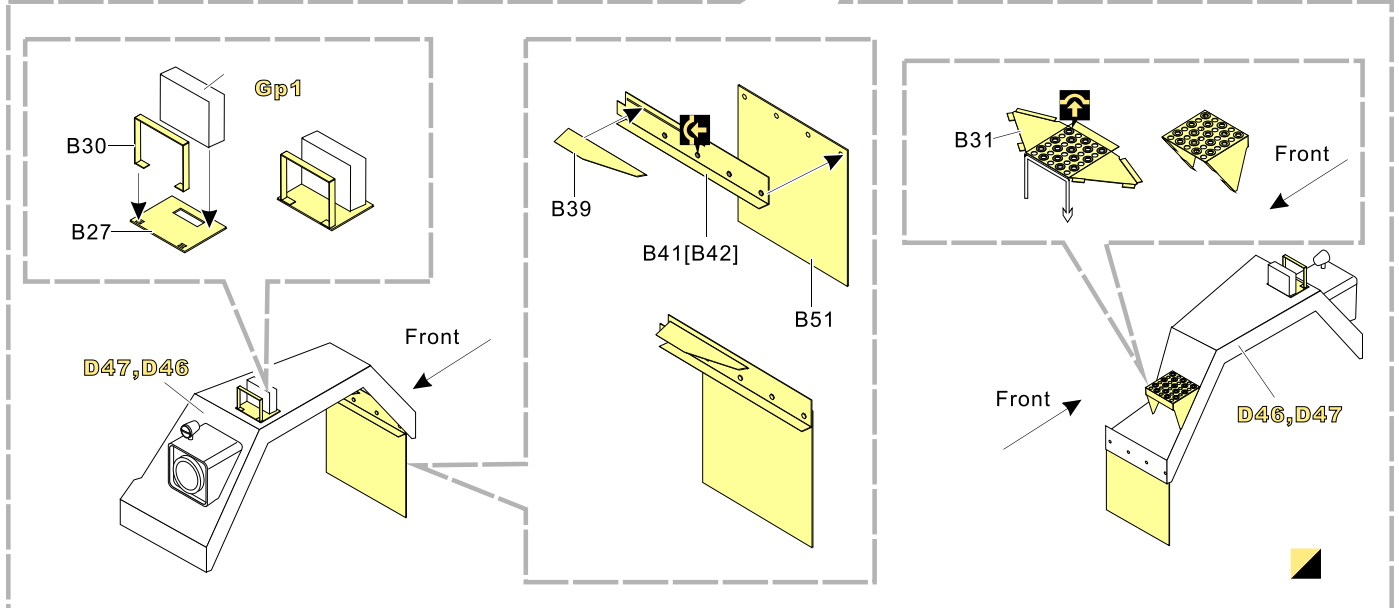

1/35 MILITARY MINIATURE VEHICLE UPGRADE SERIES PE35915

Modern U.S. M915 Tractor/M872 Trailer Basic

现代美军M915牵引车/M872挂车改造件

[For TRUMPETER 01015]

推荐使用工具 RECOMMENDED TOOLS

- 
 安装
install
- 
 折叠
bend
- A1**
 改造件零件编号
PE/resin part number
- B12**
 原零件编号
kit part number
- C22**
 被替换的原零件编号
replaced kit part number
- 
 另一侧相同制作
repeat on opposite side
- 
 切除
remove
- 
 打磨
grind off
- 
 弧度卷曲
radial bending
-  x2
 制作若干组
multiple assembly
- 
 选择安装
alternative
- 
 钻孔
drill
- 
 用胶棒制作
make from plastic rod

 用尖端在凹槽处冲压
use penpoint to press on the dent

蚀刻片零件内朝面向上
Put the part upside down
 用笔尖在凹槽处刺
Use penpoint to press on the dent

1/35 MILITARY MINIATURE VEHICLE UPGRADE SERIES PE35915

1/35 MILITARY MINIATURE VEHICLE UPGRADE SERIES PE35915