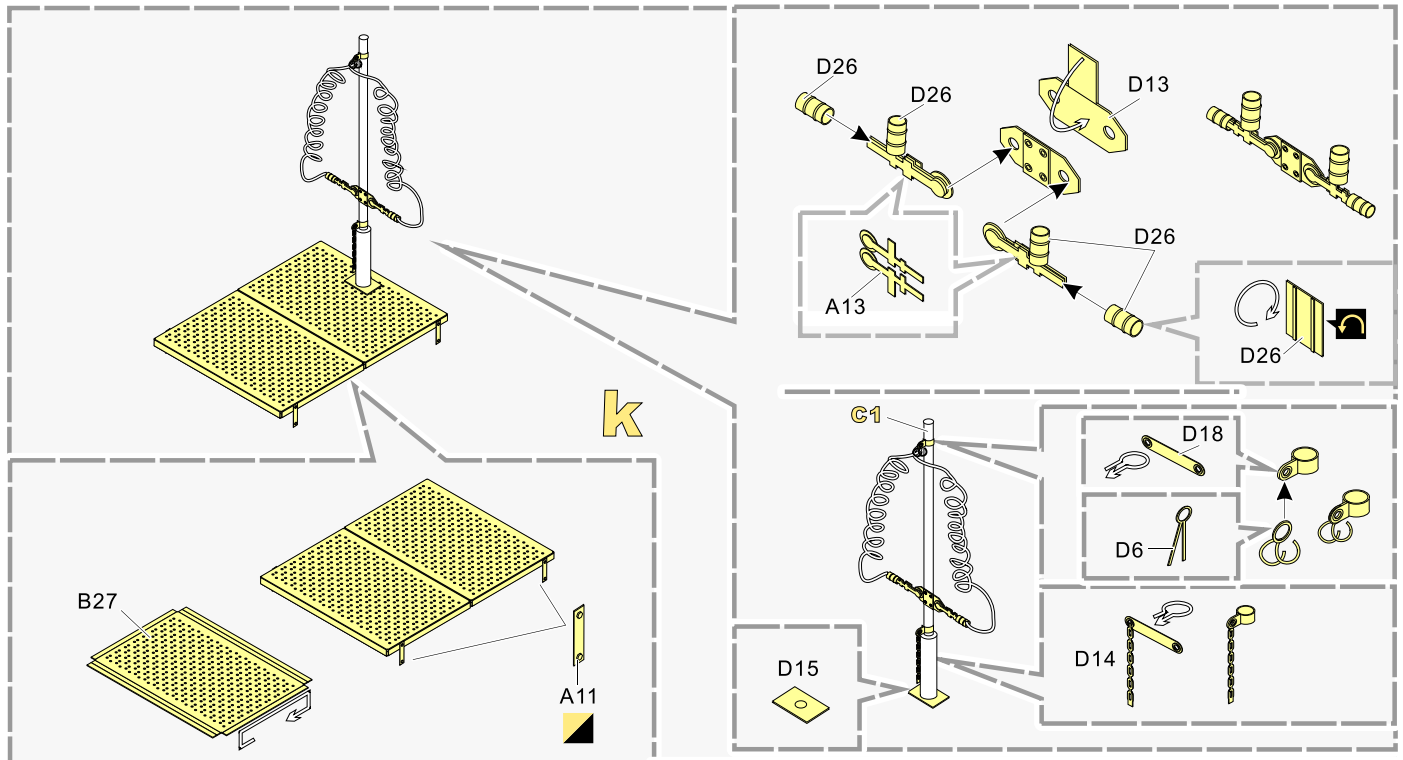

1/35 MILITARY MINIATURE VEHICLE UPGRADE SERIES PE35915