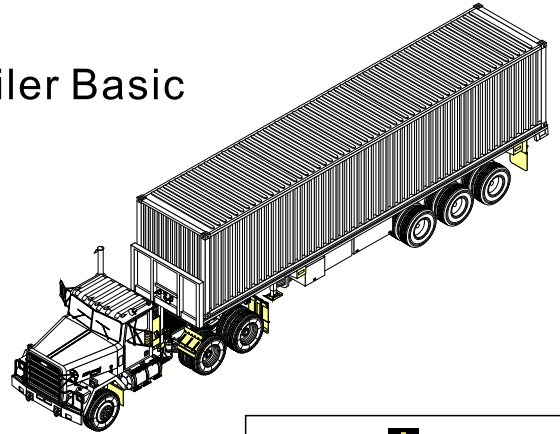

1/35 MILITARY MINIATURE VEHICLE UPGRADE SERIES PE35915

Modern U.S. M915 Tractor/M872 Trailer Basic

现代美军M915牵引车/M872挂车改造件

[For TRUMPETER 01015]

推荐使用工具 RECOMMENDED TOOLS

- 
 安装
install
- 
 折叠
bend
- A1**
 改造件零件编号
PE/resin part number
- B12**
 原零件编号
kit part number
- C22**
 被替换的原零件编号
replaced kit part number
- 
 另一侧相同制作
repeat on opposite side
- 
 切除
remove
- 
 打磨
grind off
- 
 弧度卷曲
radial bending
-  x2
 制作若干组
multiple assembly
- 
 选择安装
alternative
- 
 钻孔
drill
- 
 用胶棒制作
make from plastic rod

 用尖端在凹槽处冲压
use penpoint to press on the dent

蚀刻片零件内朝面向上
Put the part upside down
 用笔尖在凹槽处刺
Use penpoint to press on the dent

1/35 MILITARY MINIATURE VEHICLE UPGRADE SERIES PE35915

1/35 MILITARY MINIATURE VEHICLE UPGRADE SERIES PE35915