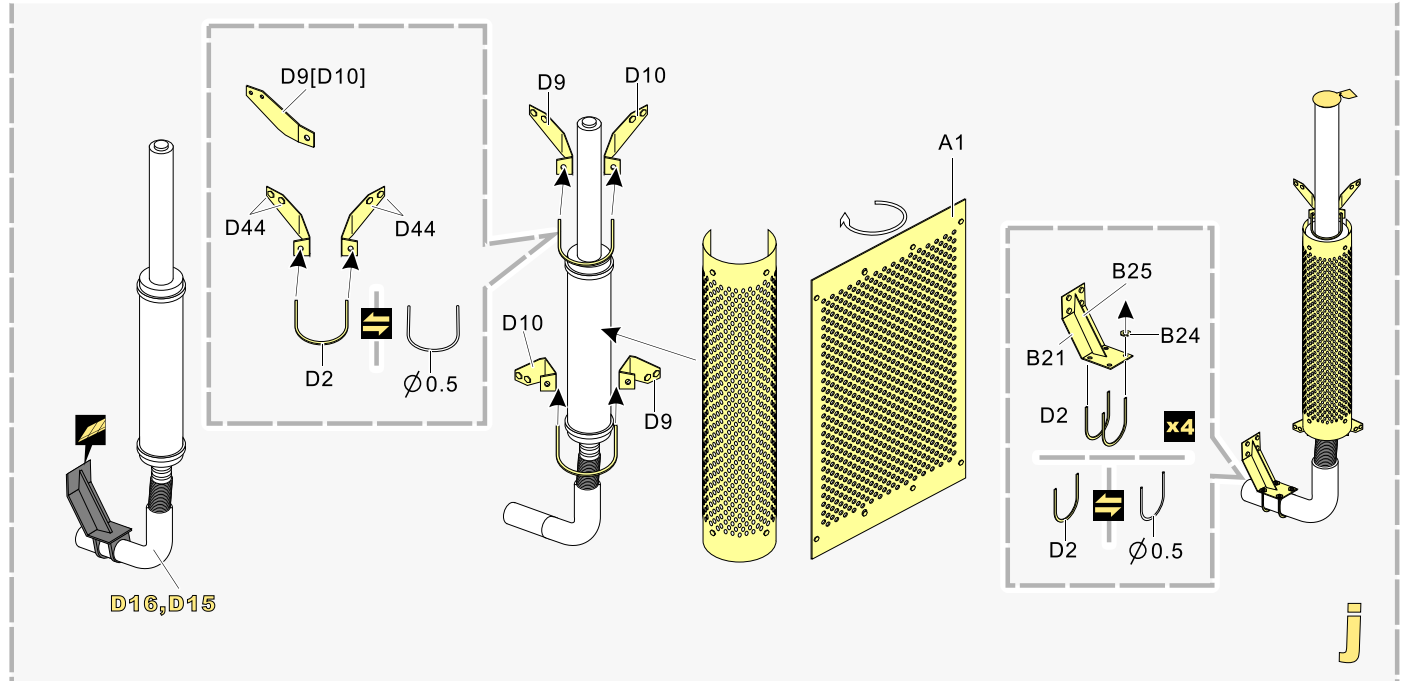

1/35 MILITARY MINIATURE VEHICLE UPGRADE SERIES PE35915