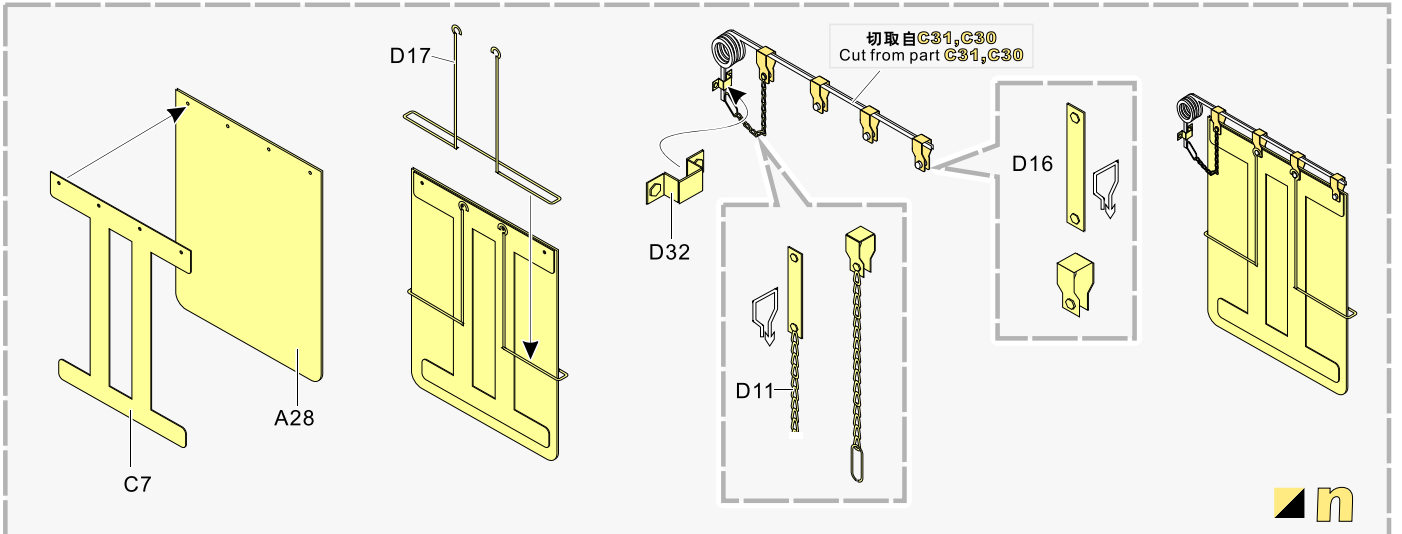

1/35 MILITARY MINIATURE VEHICLE UPGRADE SERIES PE35915