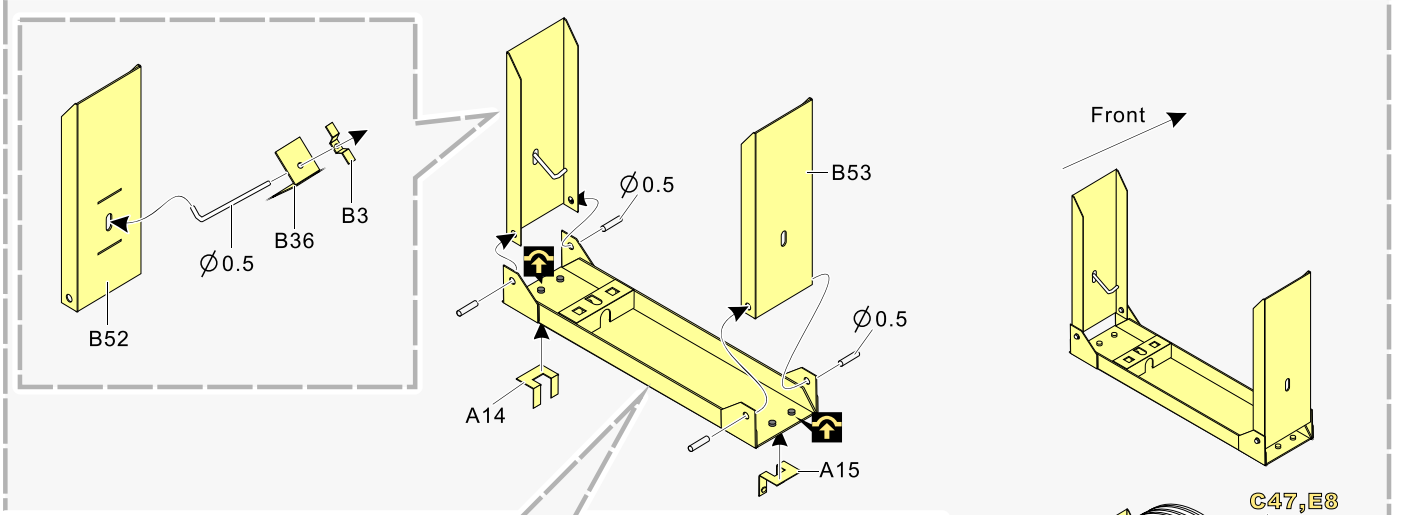

1/35 MILITARY MINIATURE VEHICLE UPGRADE SERIES PE35915