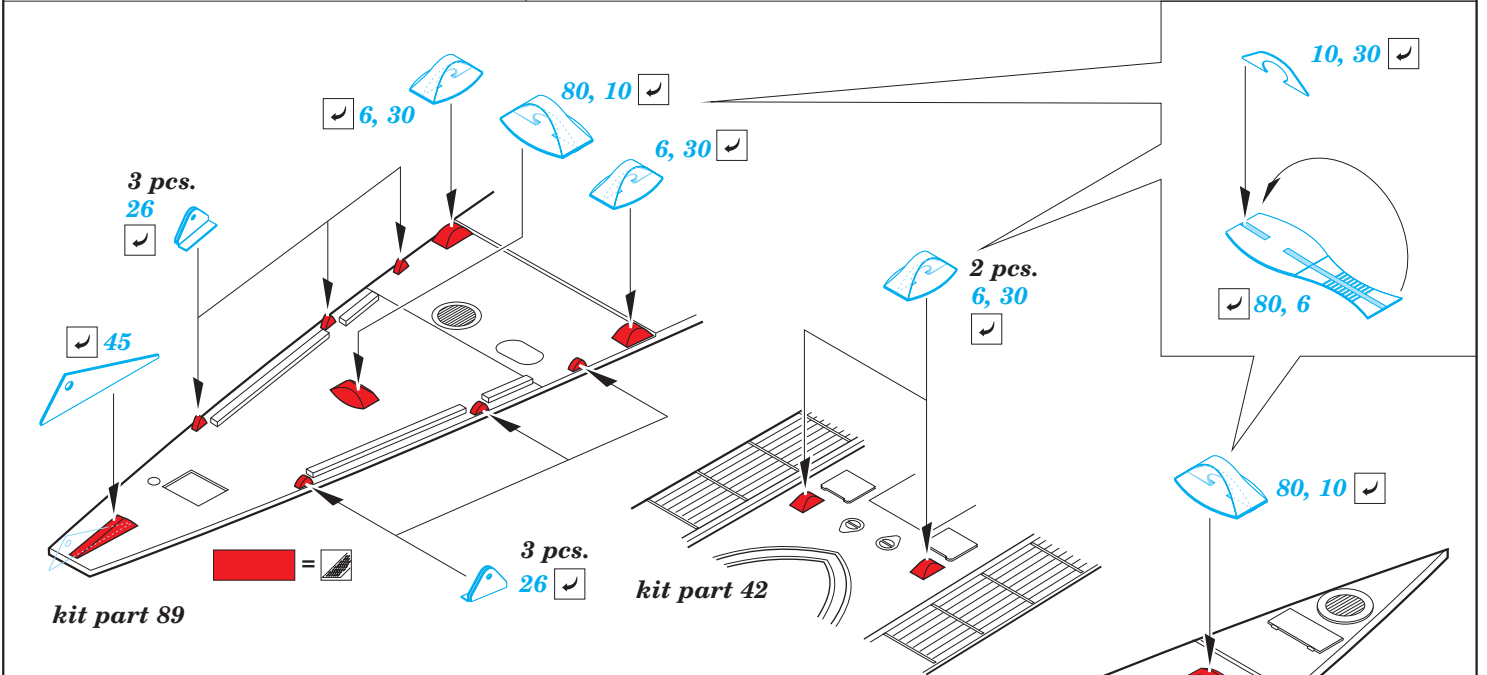

ORIGINAL KIT PARTS  
PŮVODNÍ DÍLY STAVEBNICE

PHOTO-ETCHED PARTS  
LEPTANÉ DÍLY

PARTS TO BE REMOVED  
DÍLY K ODSTRANĚNÍ

FILL  
TMELIT

For further detail sets look for eduard 53 107 U-boat IXC part 2 (not included in this set)

For further detail sets look for eduard 53 108 U-boat IXC part 3 (not included in this set)