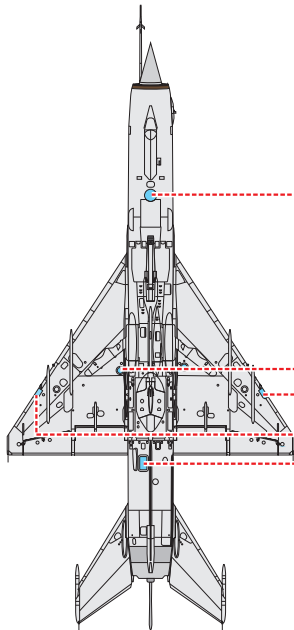

eduard
MASK

EX 337

MiG-21MF 1/48

The die-cut mask for accurate canopy frame painting of the
Eduard Weekend scale 1/48 KIT

G14

G11

G14

G11

G14

G11