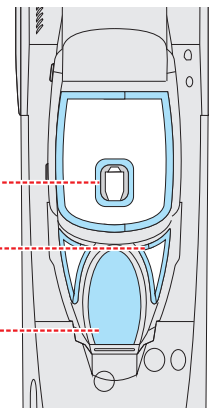

eduard
MASK

EX 337

MiG-21MF 1/48

The die-cut mask for accurate canopy frame painting of the
Eduard Weekend scale 1/48 KIT

G14

G11

G14

G11