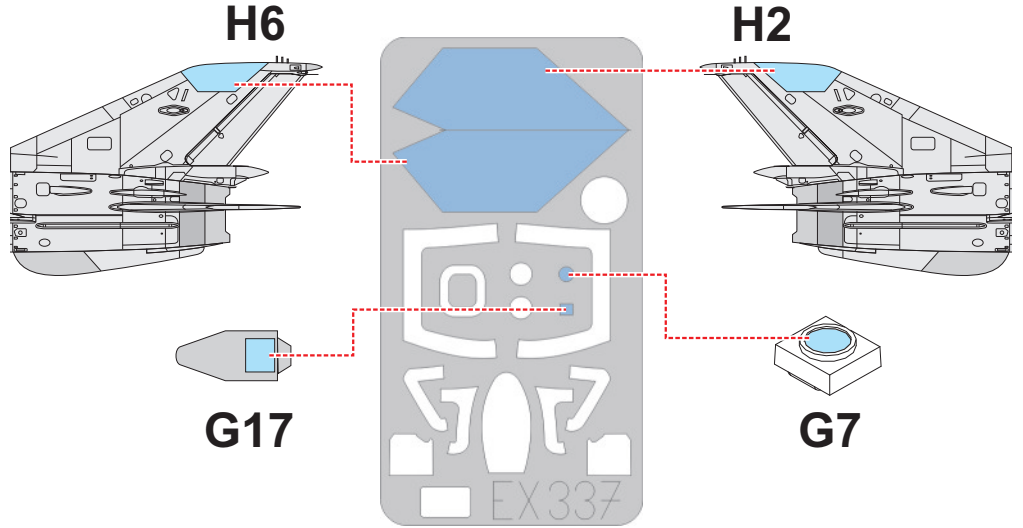

eduard
MASK

EX 337

MiG-21MF 1/48

The die-cut mask for accurate canopy frame painting of the
Eduard Weekend scale 1/48 KIT

G14

G11

G14

G11

G14

G11