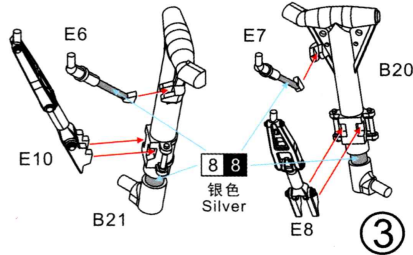

# Chinese J-20S "Mighty Dragon" Twin-seater stealth fighter

中国空军 J-20S "威龙" 双座隐身战斗机

1/72

DM 720023

①

②

③

④

⑤

⑥

⑧

⑨

弹舱关闭  
Closed weapon bay

选择  
Choice

⑪

Open weapon bay  
弹舱开启