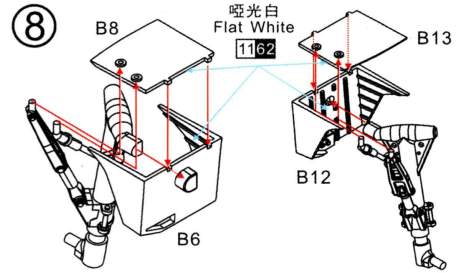

Chinese J-20S "Mighty Dragon" Twin-seater stealth fighter

中国空军 J-20S "威龙" 双座隐身战斗机

1/72

DM 720023

①

②

③

④

⑤

⑥

⑧

⑨

弹舱关闭
Closed weapon bay

选择
Choice

⑪

Open weapon bay
弹舱开启

⑩

⑫

Open 打开状态

Closed 关闭状态

Remove
切除

⑨

内侧哑光黑
Flat Black Inside
1233

选择
Choice