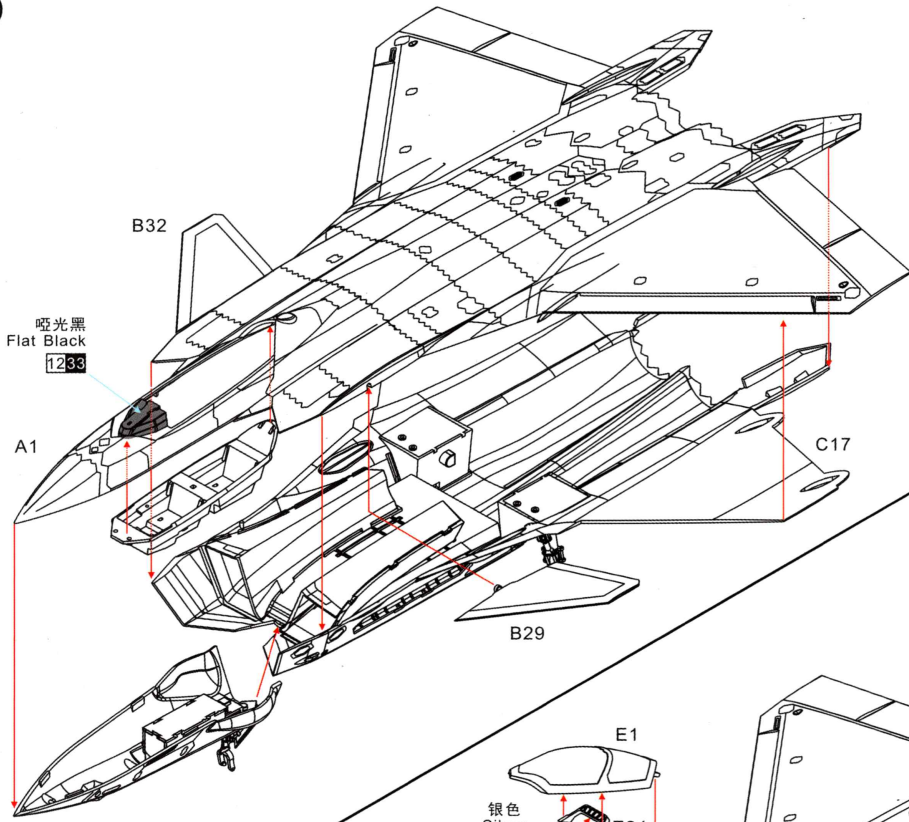

# Chinese J-20S "Mighty Dragon" Twin-seater stealth fighter

中国空军 J-20S "威龙" 双座隐身战斗机

1/72

DM 720023

①

②

③

④

13

14

X2  
制作2套  
Make 2

X2  
制作2套  
Make 2

15

16

18

17