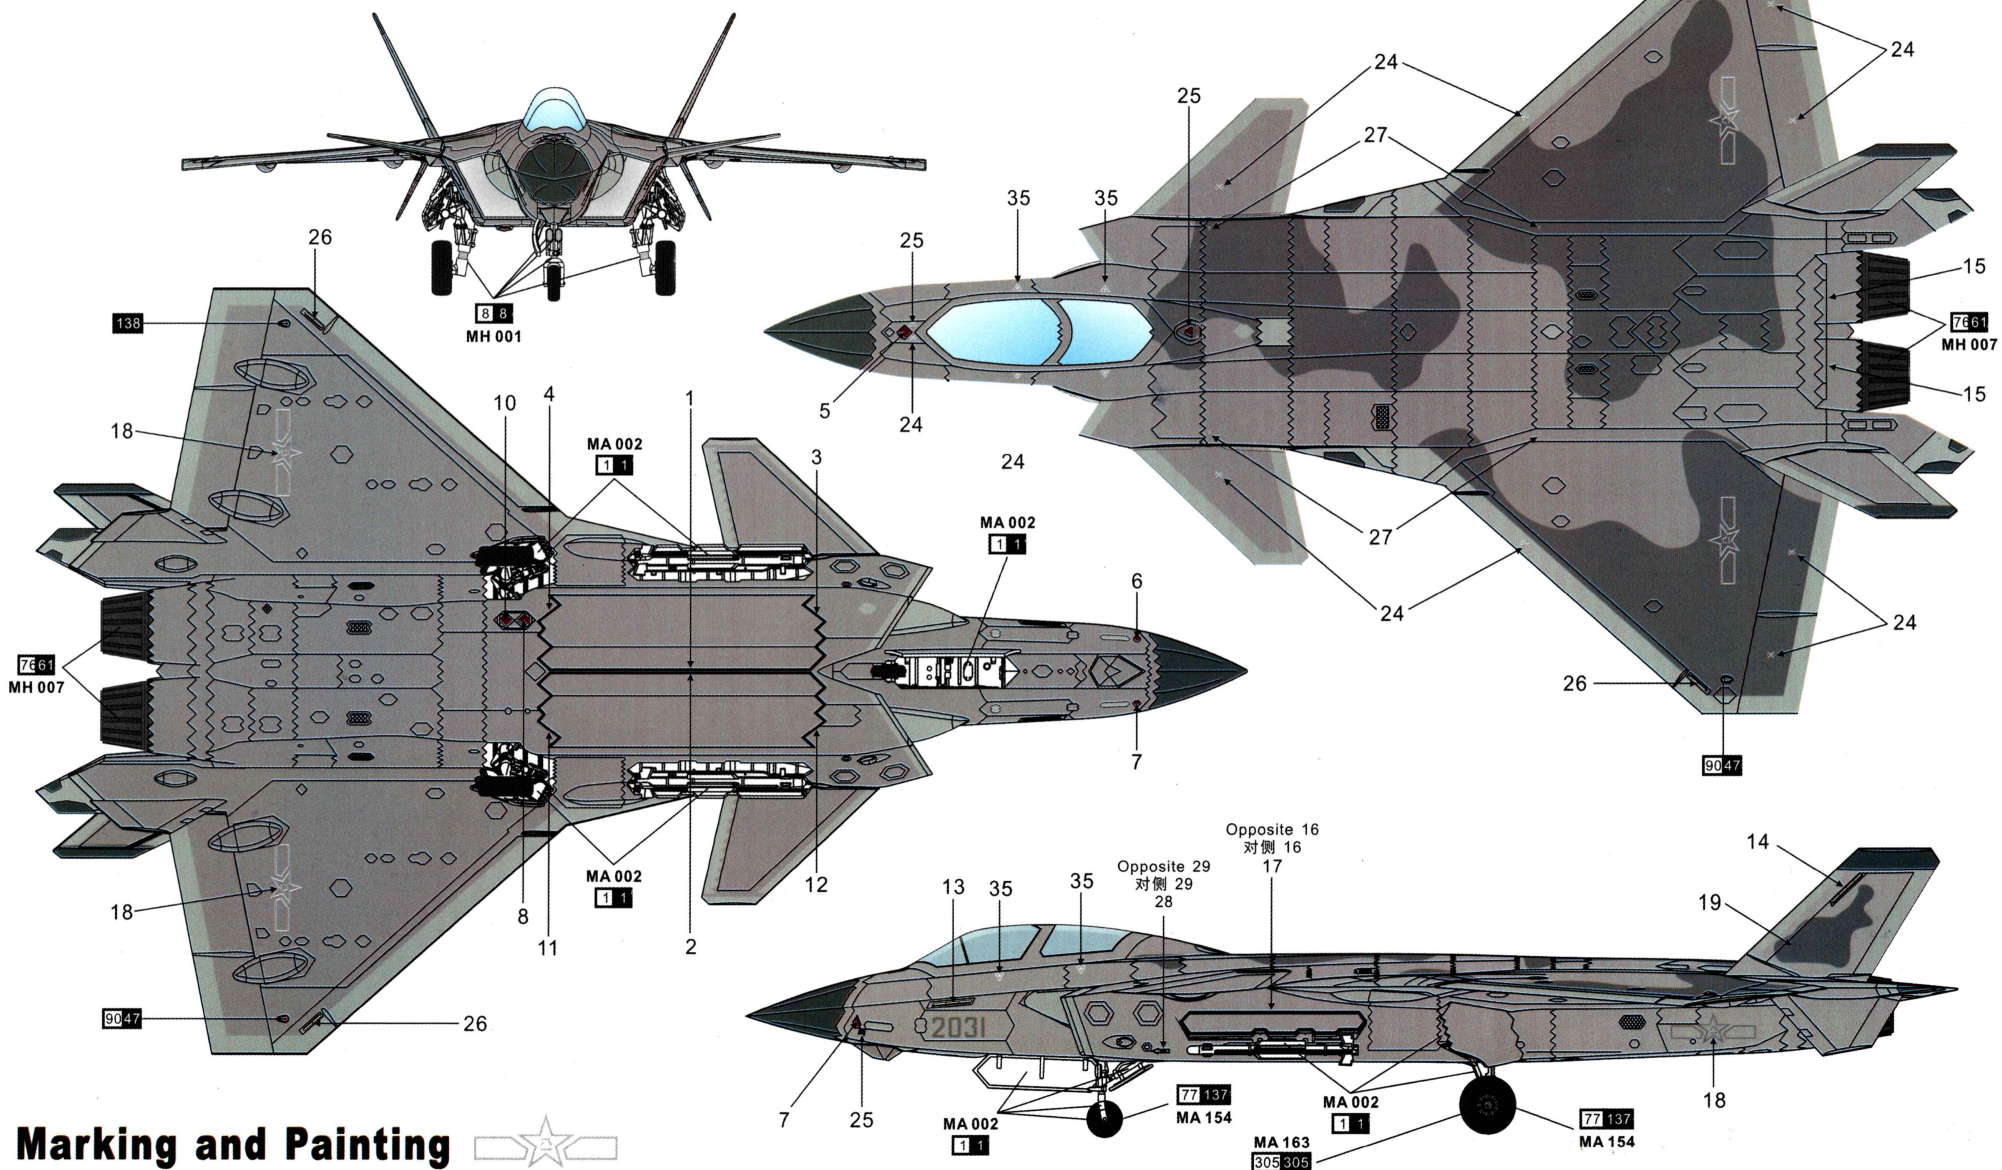

涂装说明 (Mr.Hobby/VIC)

1 / MA 002	White	白色	1233 / MA 001	Flat Black	哑光黑	331 331 / MA 300	Dark See Gray	深海灰
8 / MH 001	Silver	银色	7661 / MH 007	Burnt Iron	烧铁色	9047	Clear Red	透明红
3 / MA 003	Red	红色	5313 / MA 161	Neutral Gray	浅殿灰	138	Clear Green	透明绿
4 / MA 008	Yellow	黄色	305 305 / MA 163	Gray	深海灰			
77 137 / MA 154	Tire Black	轮胎黑	336 334 / MA 152	Fulcrum Gray Green	支点灰绿			

Marking and Painting