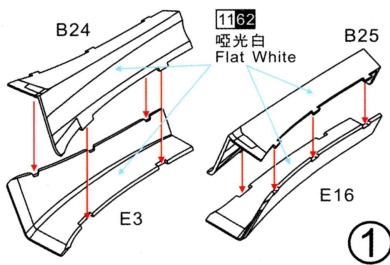

# Chinese J-20S "Mighty Dragon" Twin-seater stealth fighter

中国空军 J-20S "威龙" 双座隐身战斗机

1/72

DM 720023

①

②

③

④

⑤

⑥

⑧

⑨

弹舱关闭  
Closed weapon bay

选择  
Choice

⑪

Open weapon bay  
弹舱开启