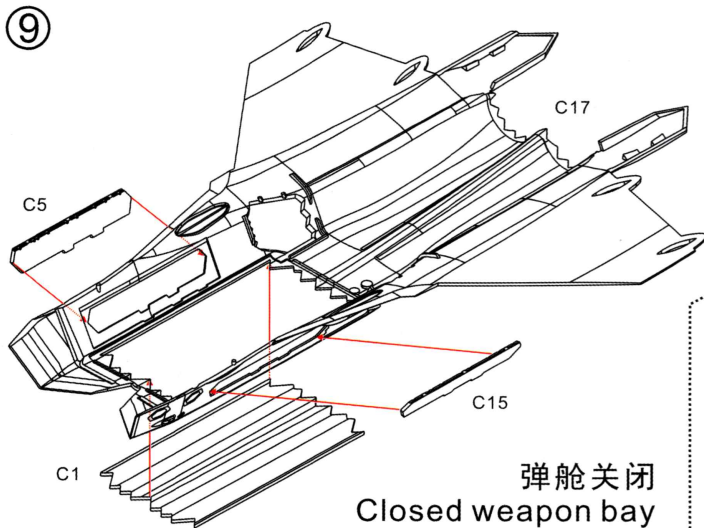

⑨

弹舱关闭
Closed weapon bay

选择
Choice