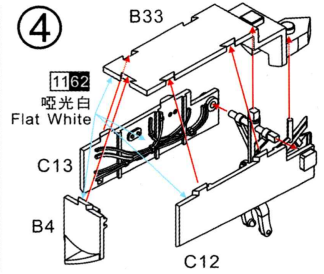

# Chinese J-20S "Mighty Dragon" Twin-seater stealth fighter

中国空军 J-20S "威龙" 双座隐身战斗机

1/72

DM 720023

①

②

③

④