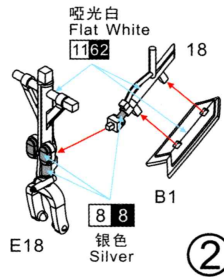

# Chinese J-20S "Mighty Dragon" Twin-seater stealth fighter

中国空军 J-20S "威龙" 双座隐身战斗机

1/72

DM 720023

①

②

③

④

⑤

⑥

⑧

⑨

弹舱关闭  
Closed weapon bay

选择  
Choice

⑪

Open weapon bay  
弹舱开启