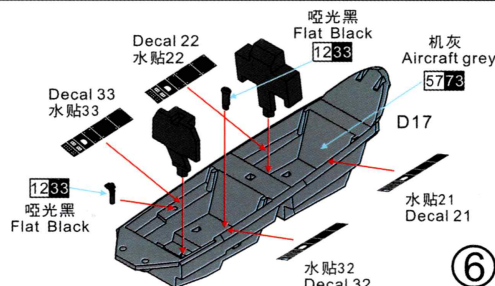

# Chinese J-20S "Mighty Dragon" Twin-seater stealth fighter

中国空军 J-20S "威龙" 双座隐身战斗机

1/72

DM 720023

①

②

③

④

⑤

⑥

⑧

⑨

弹舱关闭  
Closed weapon bay

选择  
Choice

⑪

Open weapon bay  
弹舱开启