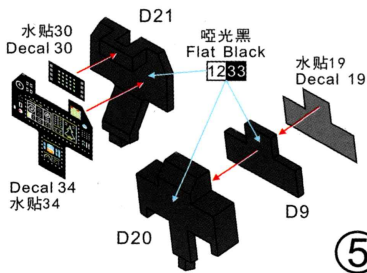

# Chinese J-20S "Mighty Dragon" Twin-seater stealth fighter

中国空军 J-20S "威龙" 双座隐身战斗机

1/72

DM 720023

①

②

③

④

⑤

⑥

⑧

⑨

弹舱关闭  
Closed weapon bay

选择  
Choice

⑪

Open weapon bay  
弹舱开启

⑩

⑫

Open 打开状态

Closed 关闭状态

Remove  
切除

⑨

内侧哑光黑  
Flat Black Inside  
1233

选择  
Choice