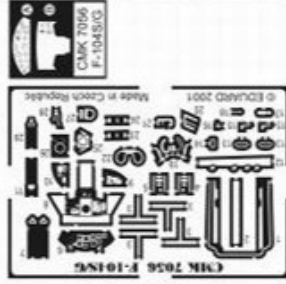

7056 F-104S Starfighter 1/72

Interior set for HASEGAWA

Clear part

Polyurethane parts PUR

Photo-etched parts PP

Podklady/Sources

Model Art No.570, page 2-53
In Action No.1135
<http://users.bestweb.net/~kcoyne/ejectriv.htm>