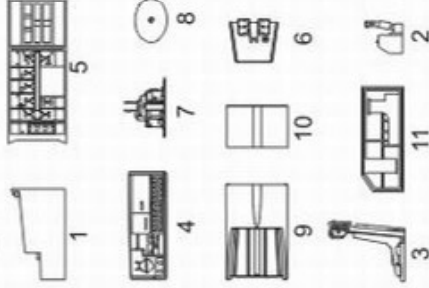

7056 F-104S Starfighter 1/72

Interior set for HASEGAWA

Clear part

Polyurethane parts PUR

Photo-etched parts PP

Podklady/Sources

Model Art No.570, page 2-53
In Action No.1135
<http://users.bestweb.net/~kcoyne/ejectriv.htm>