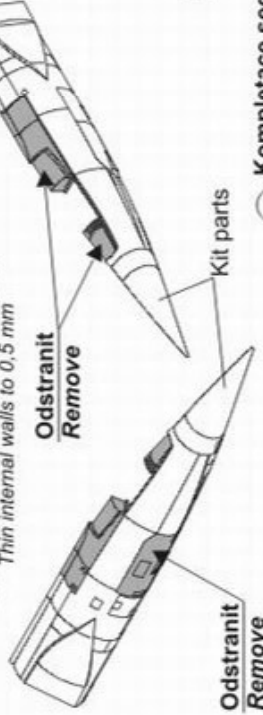

1 Úprava trupu/ Fuselage adaptation

Vnitřní hrany trupu zesilte na 0,5 mm
Thin internal walls to 0,5 mm