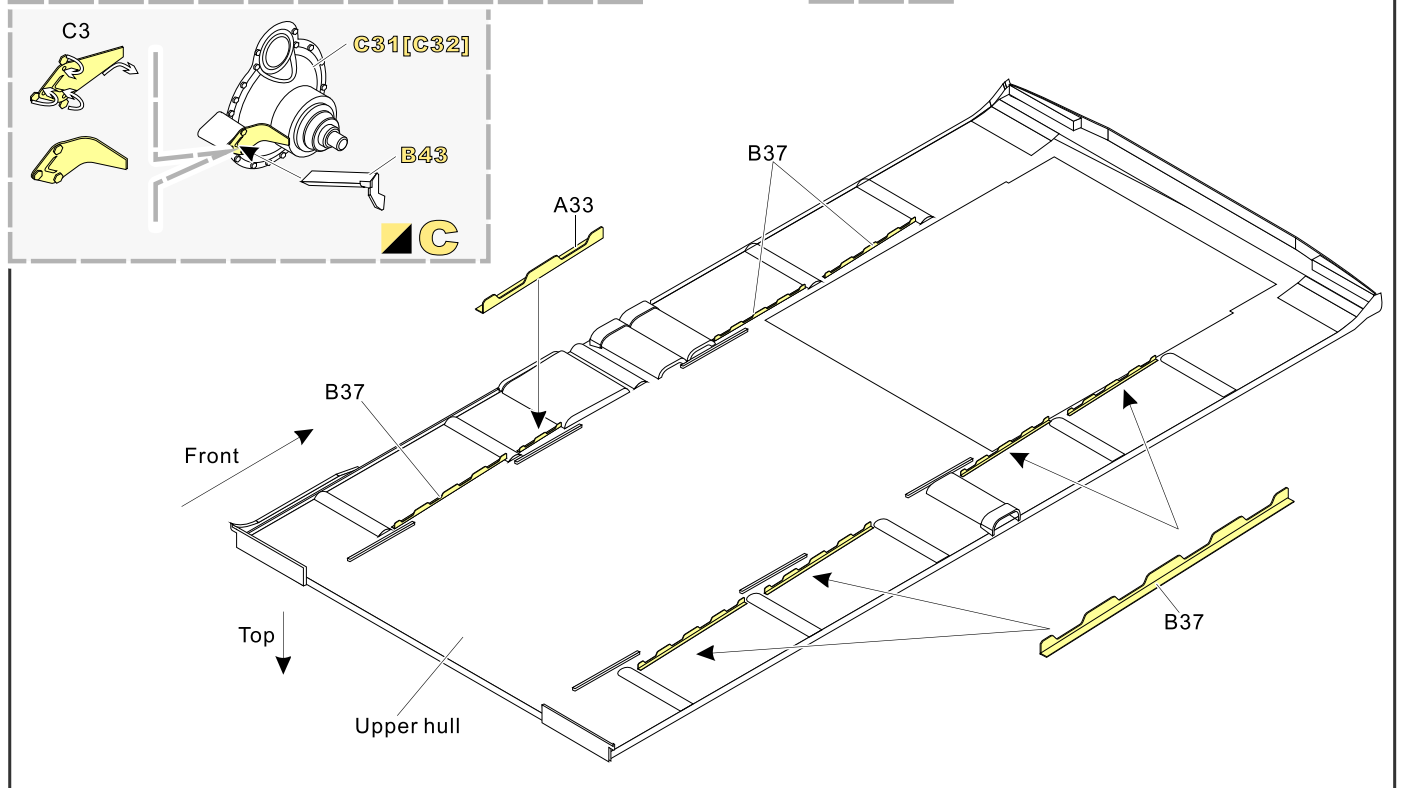

1/35 MILITARY MINIATURE VEHICLE UPGRADE SERIES PE35905