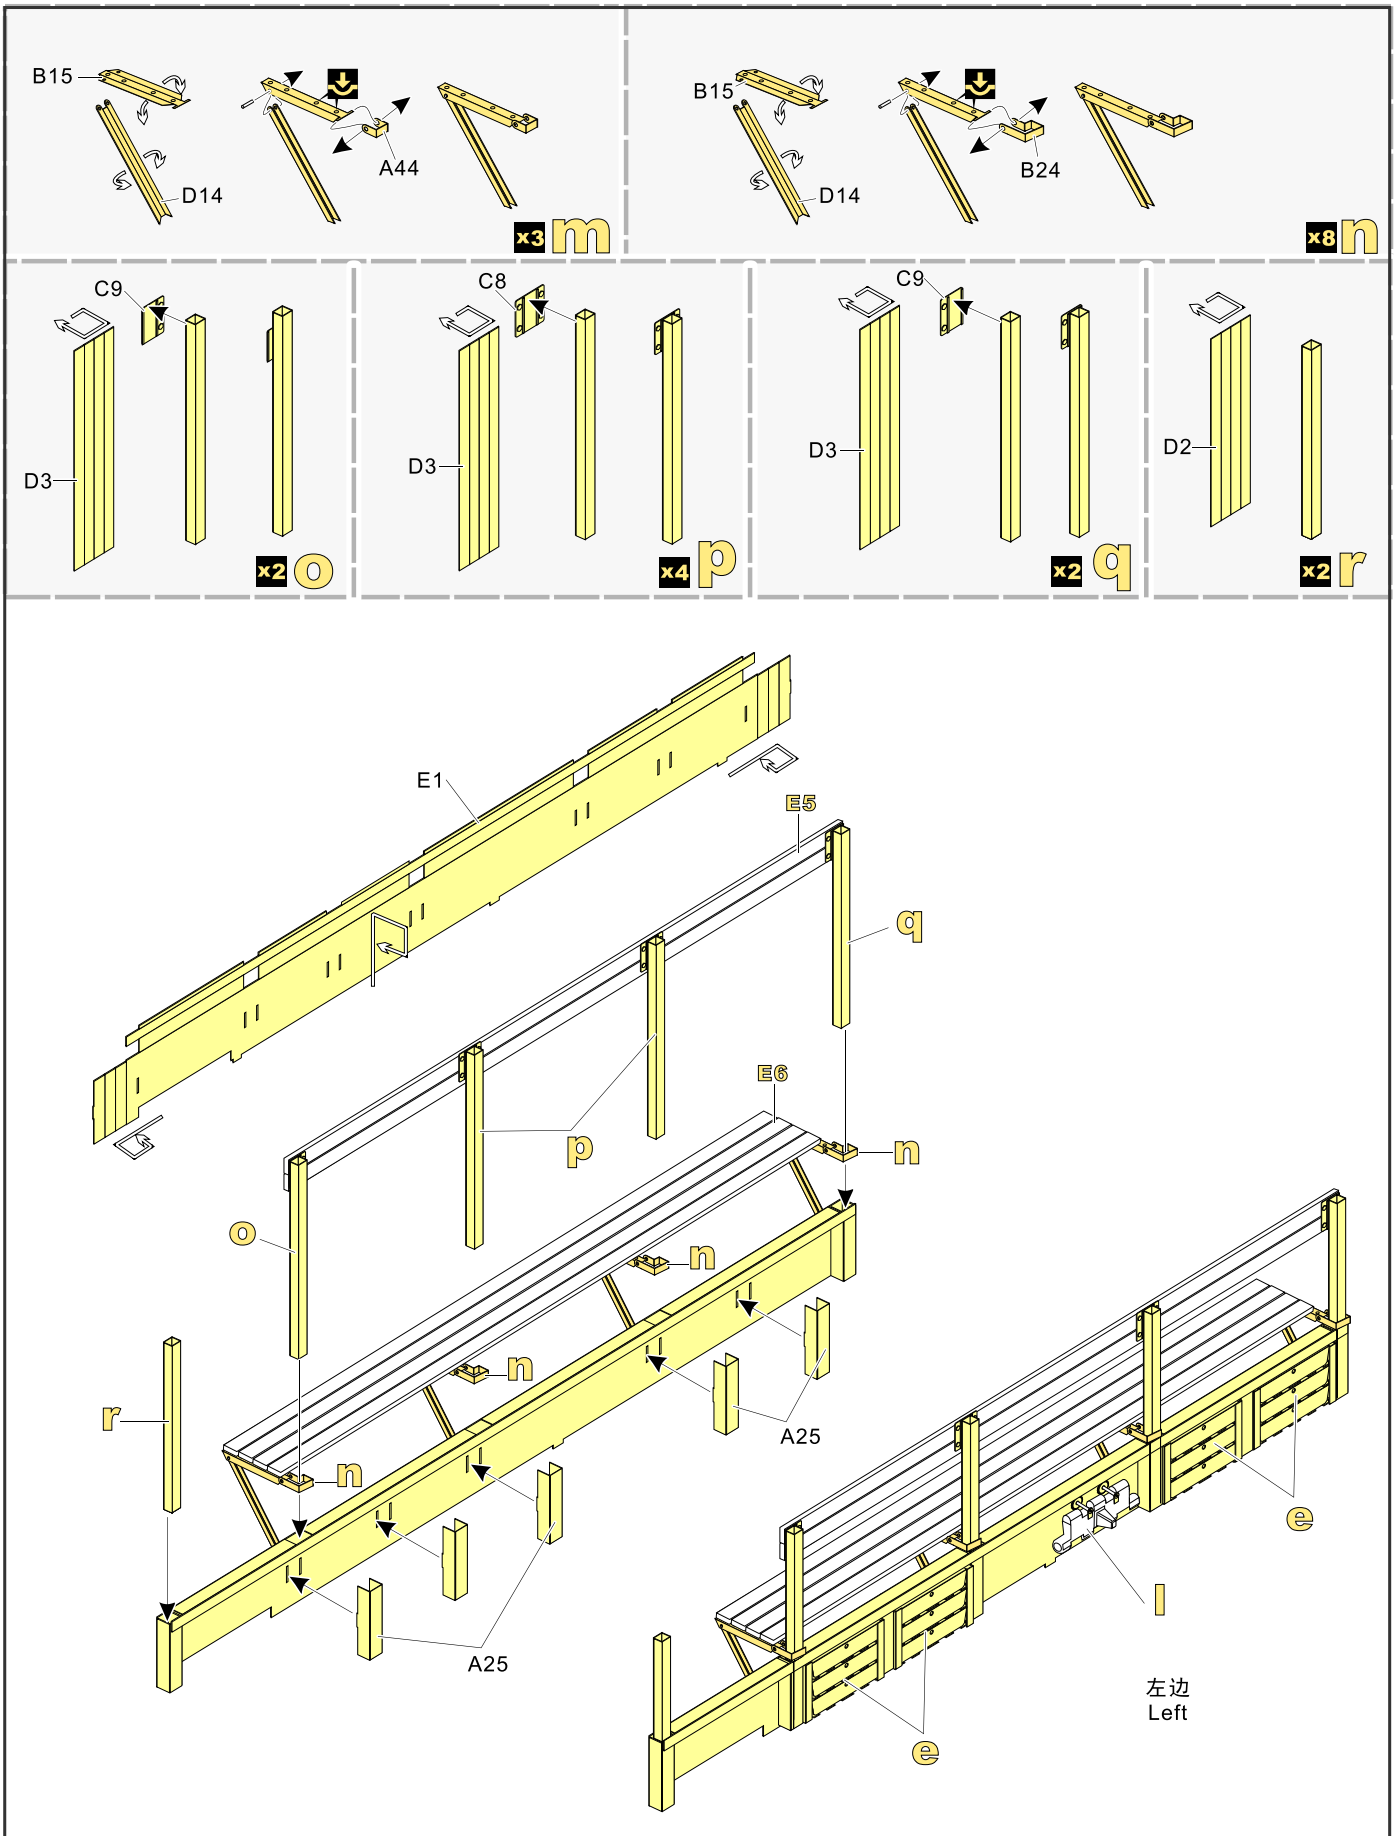

1/35 MILITARY MINIATURE VEHICLE UPGRADE SERIES PE35905