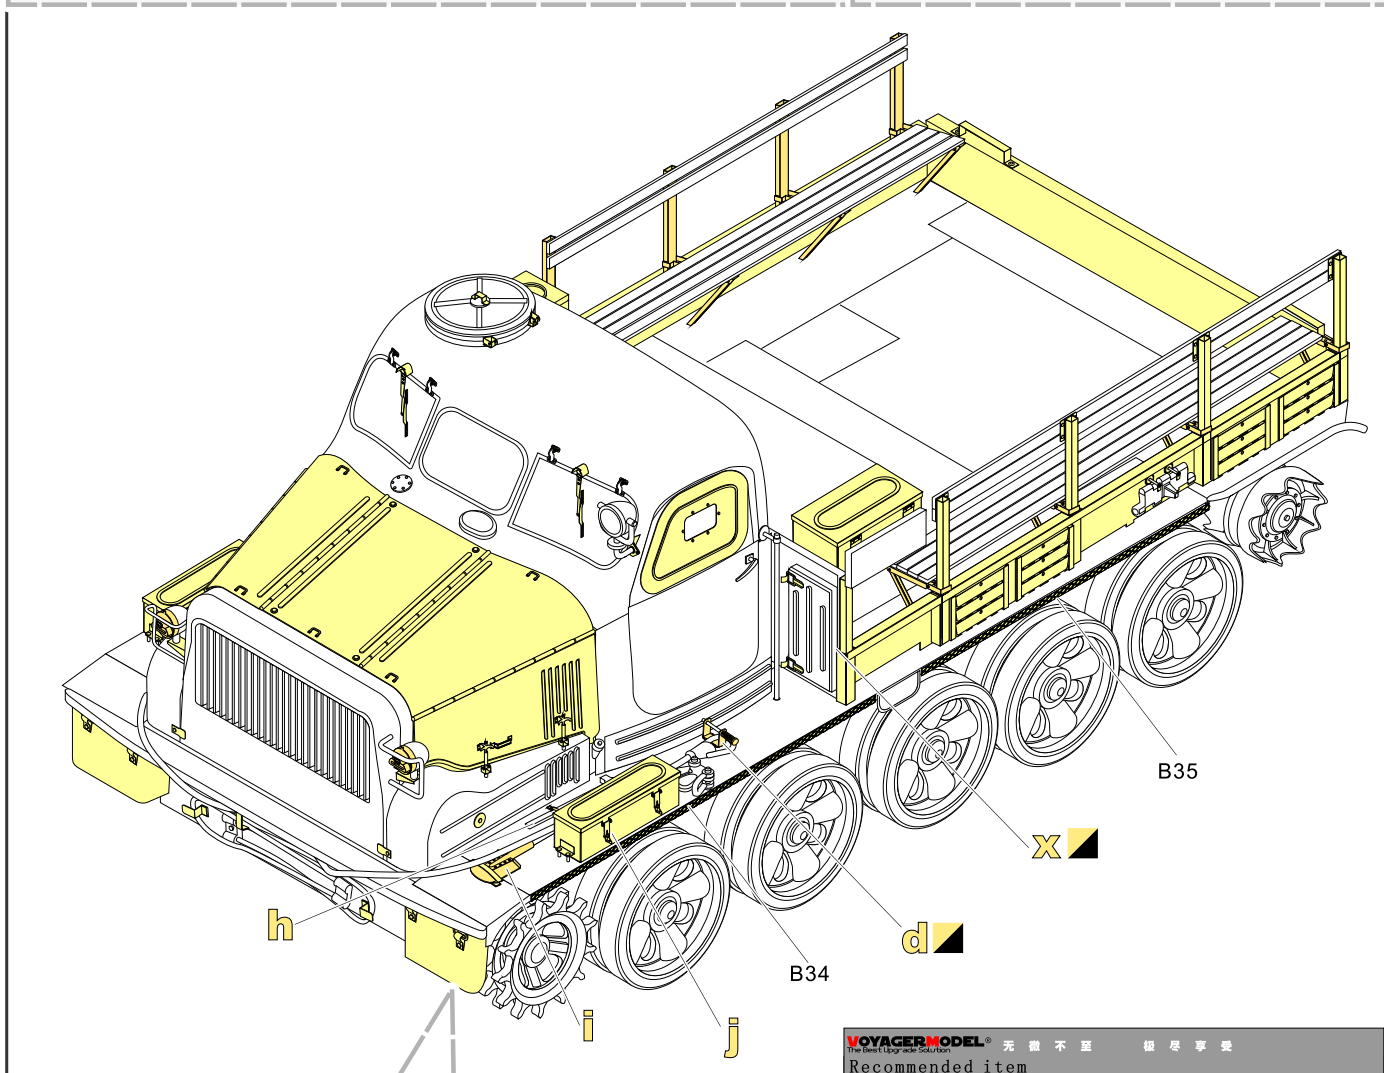

1/35 MILITARY MINIATURE VEHICLE UPGRADE SERIES PE35905

**VOYAGER  
MODEL**

更多PE35905样品照片参考请扫一扫  
MORE PICTUER OF PE 35905  
REFERENCE SCAN HERE

1/35 MILITARY MINIATURE VEHICLE UPGRADE SERIES PE35905

1/35 MILITARY MINIATURE VEHICLE UPGRADE SERIES PE35905