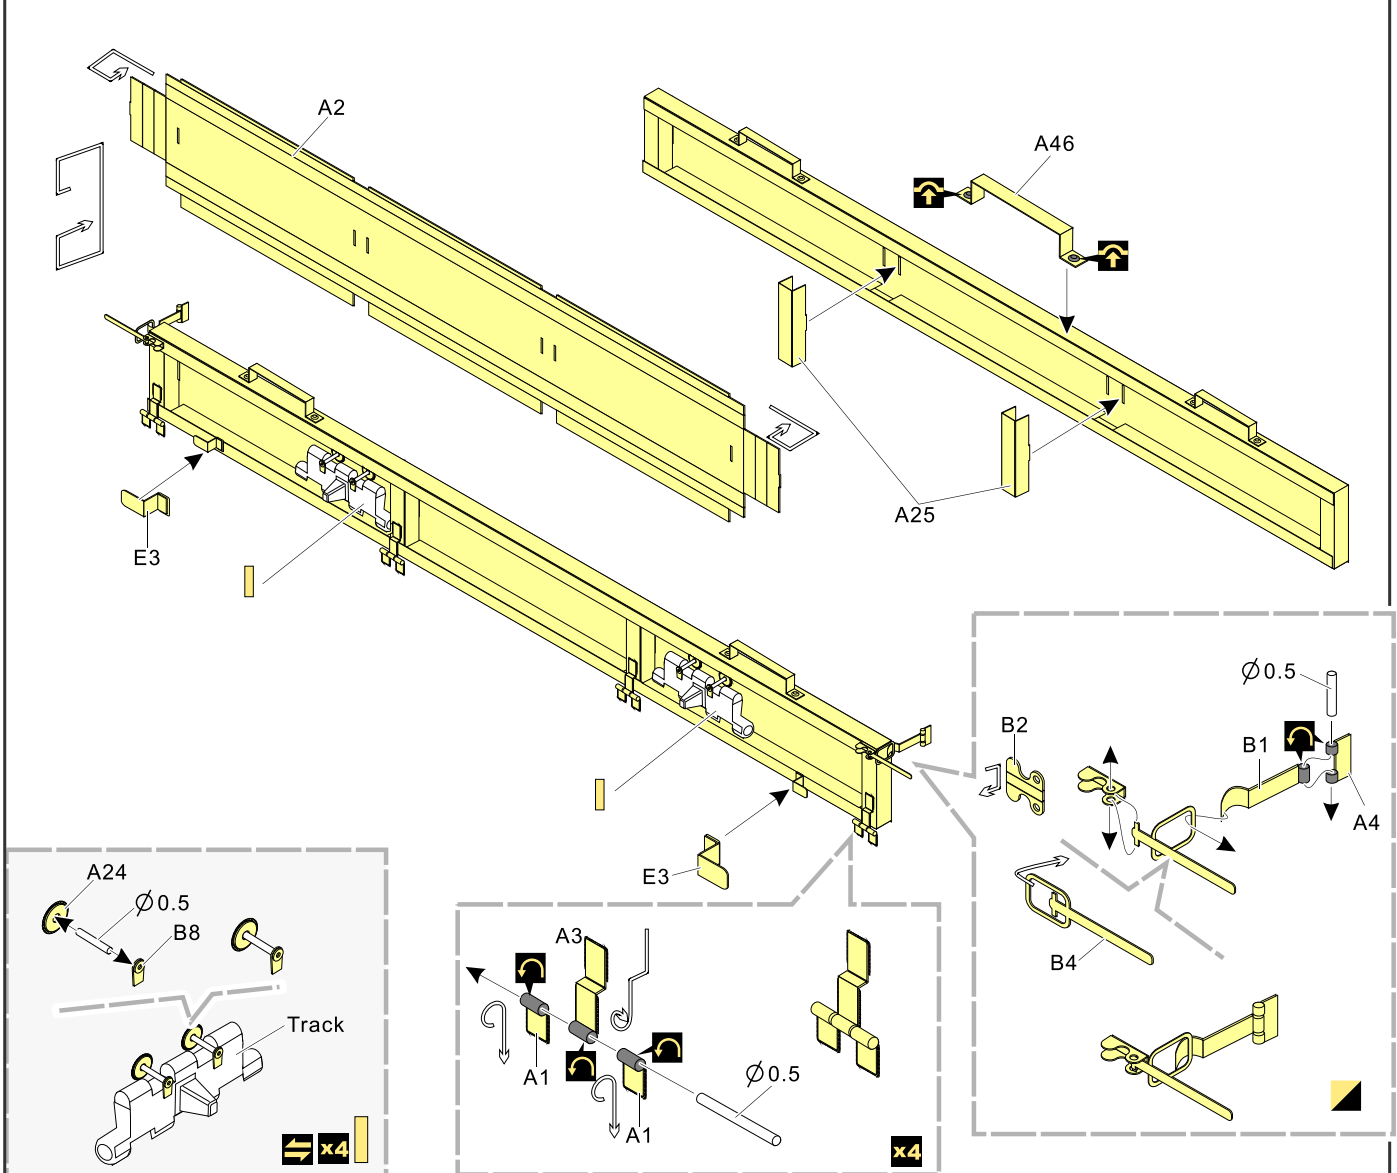

1/35 MILITARY MINIATURE VEHICLE UPGRADE SERIES PE35905