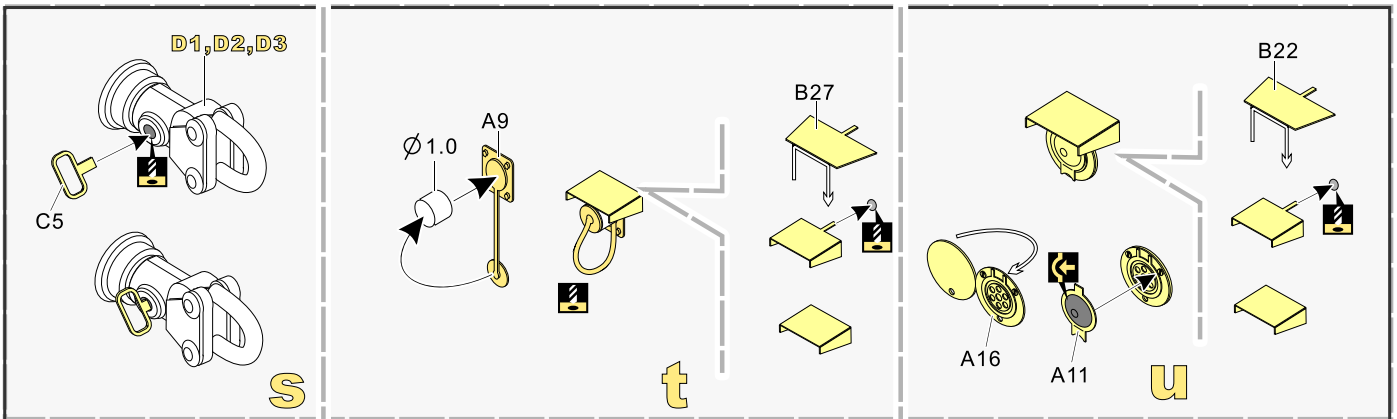

1/35 MILITARY MINIATURE VEHICLE UPGRADE SERIES PE35905