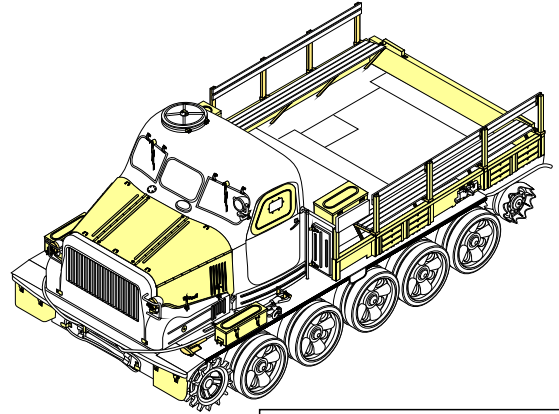

1/35 MILITARY MINIATURE VEHICLE UPGRADE SERIES PE35905

Russian AT-T Artillery Prime Mover

苏联AT-T重型牵引车改造件

[For TRUMPETER 09501]

推荐使用工具 RECOMMENDED TOOLS