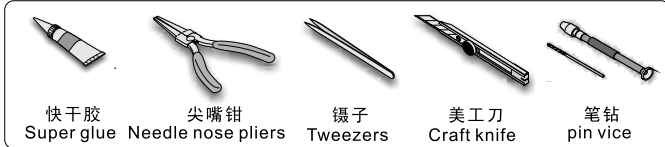

1/35 MILITARY MINIATURE VEHICLE UPGRADE SERIES PE35905

Russian AT-T Artillery Prime Mover

苏联AT-T重型牵引车改造件

[For TRUMPETER 09501]

推荐使用工具 RECOMMENDED TOOLS