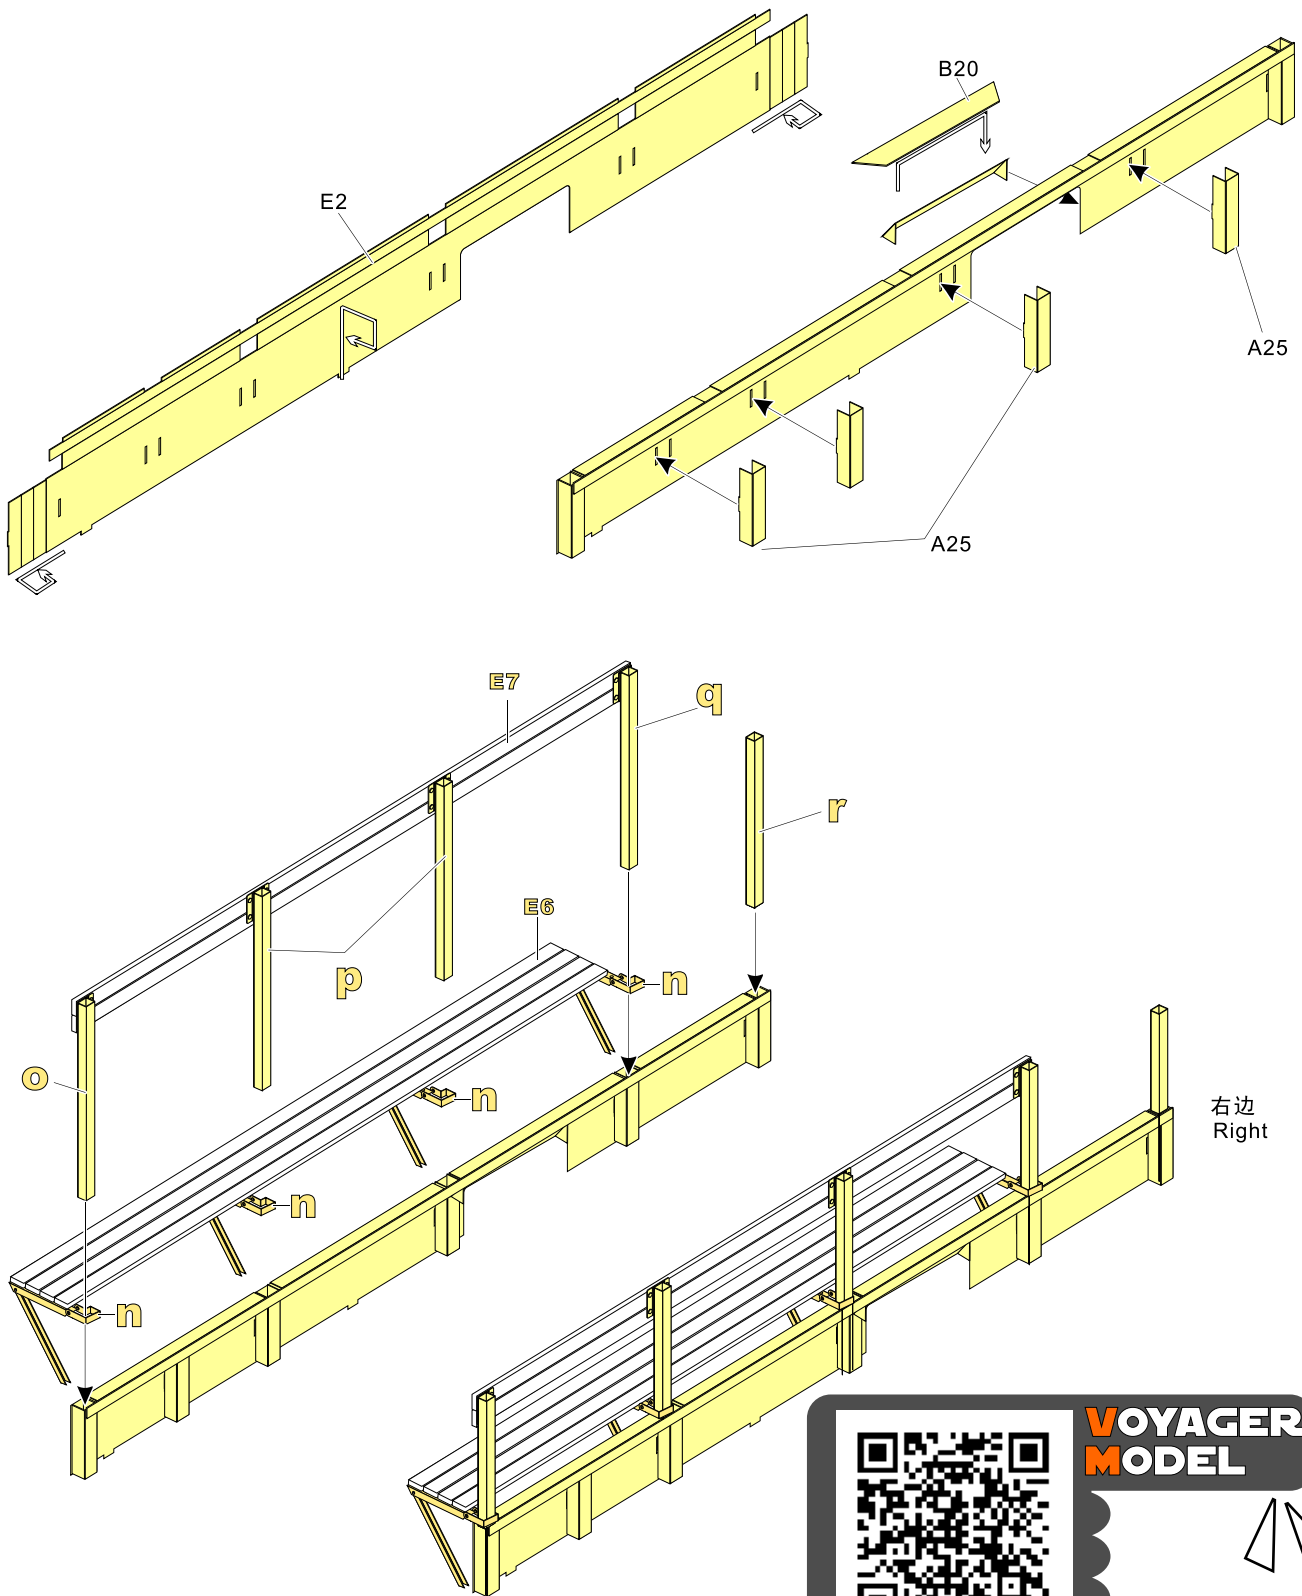

1/35 MILITARY MINIATURE VEHICLE UPGRADE SERIES PE35905

**VOYAGER
MODEL**

更多PE35905样品照片参考请扫一扫
MORE PICTUER OF PE 35905
REFERENCE SCAN HERE