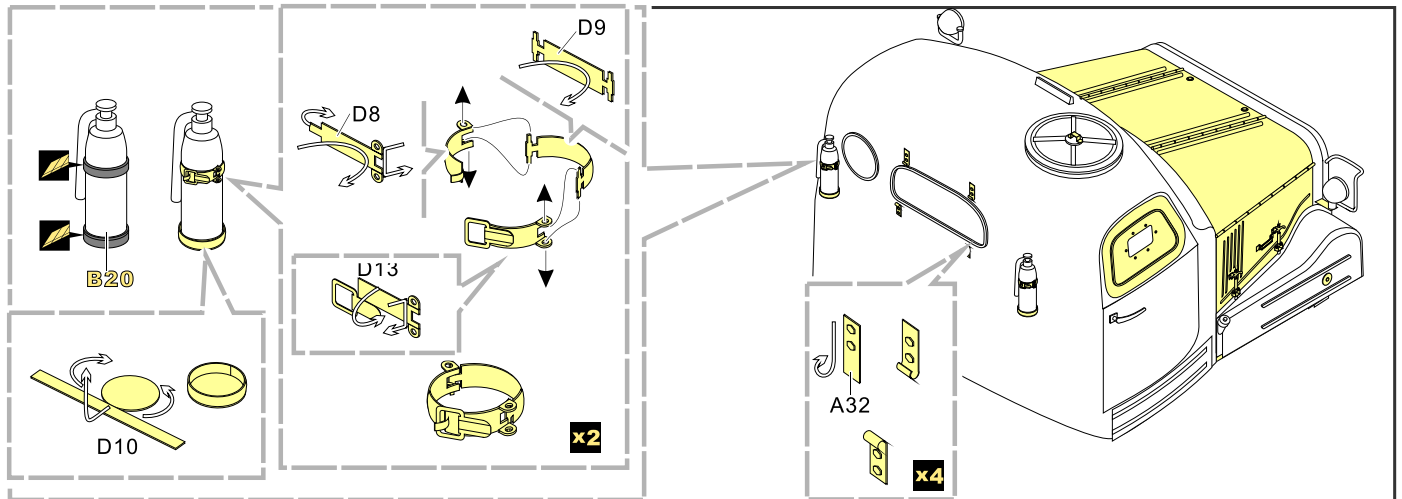

1/35 MILITARY MINIATURE VEHICLE UPGRADE SERIES PE35905