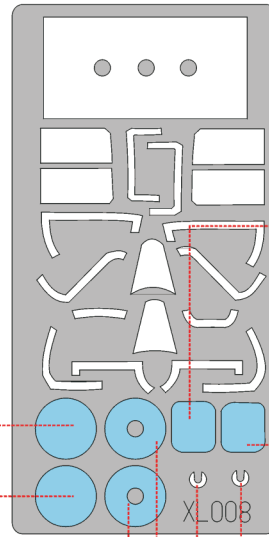

eduard
Express MASK

XL 008

F6F Hellcat

The die-cut mask for accurate canopy frame painting of the
Hasegawa 1/32 KIT

LIQUID MASK

REFERENCES:

- Aero Detail #17 Grumman F6F Hellcat
- Detail Scale #26
- Detail Scale #49
- FAOW #103
- Replic #52