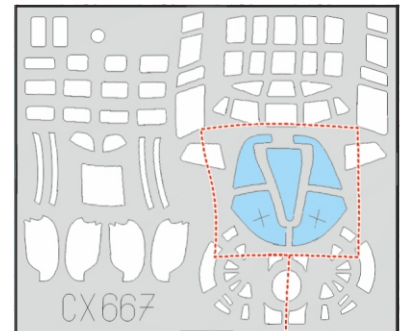

B-24H

CX 667

for AIRFIX

scale 1/72

LIQUID MASK

LIQUID MASK

X1

?