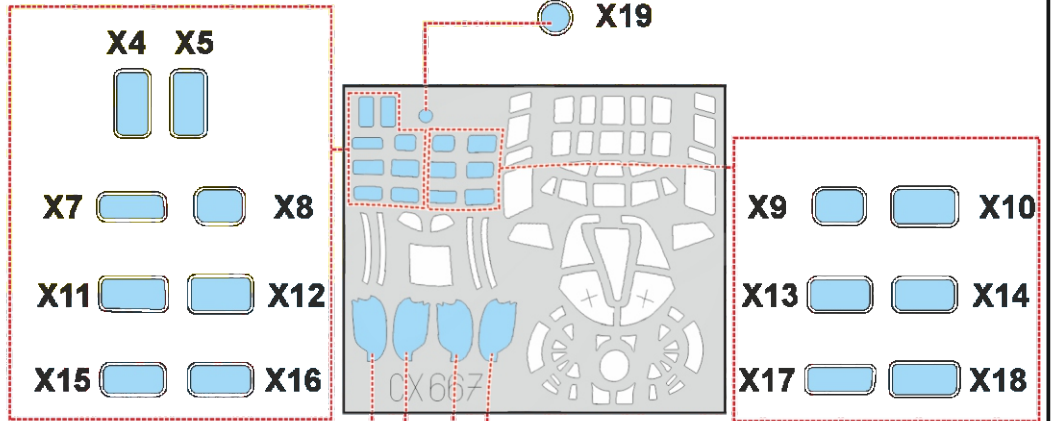

B-24H

CX 667

for AIRFIX

scale 1/72

LIQUID MASK

LIQUID MASK

X1

?