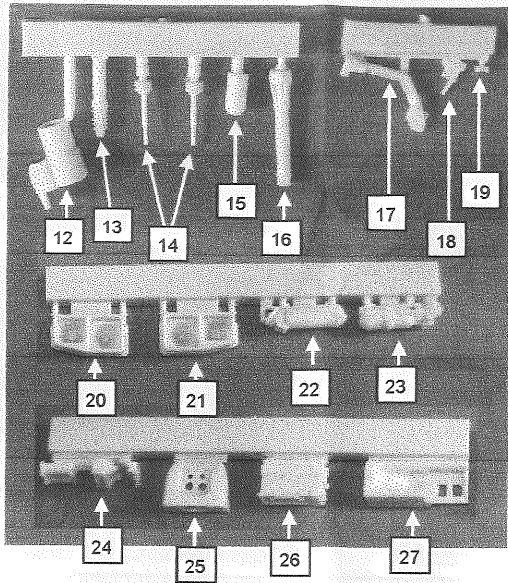

 Conversion / update kit for **adult only**. Contain small parts. Protect your eyes during cutting and working parts. Resin dust can be toxic if inhaled, work in a well ventilated room. Glue parts using Cyanoacriate glue.

BL35138K - Update Leclerc Serie 2 - Tamiya

Step 1 / Chassis

Repeat on the other side

Step 2 / Turret

@ = retirer avant le détail en plastique
 @ = remove before plastic details

@ = retirer avant le détail en plastique
 @ = remove before plastic details

@ = retirer avant le détail en plastique
 @ = remove before plastic details

@ = retirer avant le détail en plastique
 @ = remove before plastic details