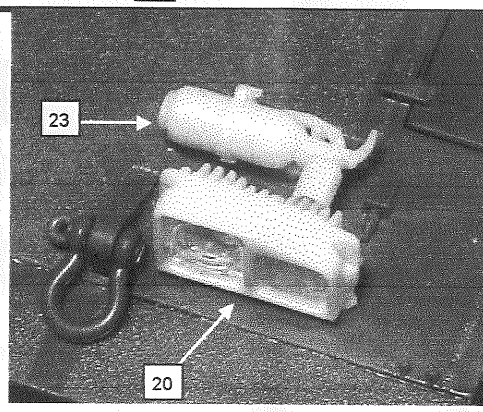

 Conversion / update kit for **adult only**. Contain small parts. Protect your eyes during cutting and working parts. Resin dust can be toxic if inhaled, work in a well ventilated room. Glue parts using Cyanoacriate glue.

BL35138K - Update Leclerc Serie 2 - Tamiya

Step 1 / Chassis

Repeat on the other side

Step 2 / Turret

@ = retirer avant le détail en plastique
 @ = remove before plastic details

@ = retirer avant le détail en plastique
 @ = remove before plastic details