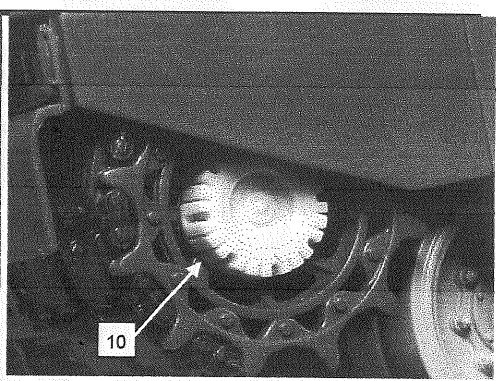

 Conversion / update kit for **adult only**. Contain small parts. Protect your eyes during cutting and working parts. Resin dust can be toxic if inhaled, work in a well ventilated room. Glue parts using Cyanoacriate glue.

BL35138K - Update Leclerc Serie 2 - Tamiya

Step 1 / Chassis

Repeat on the other side

Step 2 / Turret

@ = retirer avant le détail en plastique
 @ = remove before plastic details

@ = retirer avant le détail en plastique
 @ = remove before plastic details