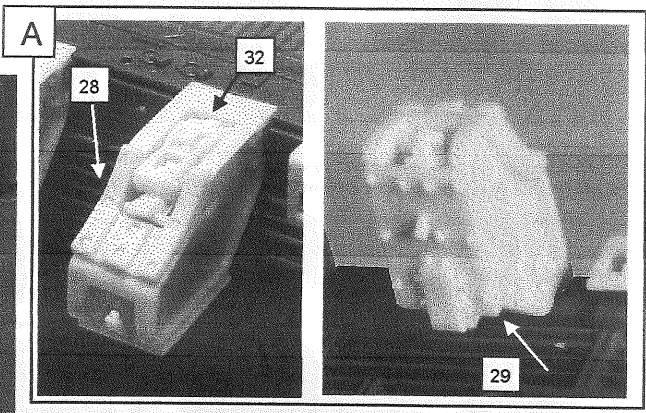

 Conversion / update kit for **adult only**. Contain small parts. Protect your eyes during cutting and working parts. Resin dust can be toxic if inhaled, work in a well ventilated room. Glue parts using Cyanoacriate glue.

BL35138K - Update Leclerc Serie 2 - Tamiya

Step 1 / Chassis

Repeat on the other side

Step 2 / Turret

@ = retirer avant le détail en plastique
 @ = remove before plastic details

@ = retirer avant le détail en plastique
 @ = remove before plastic details