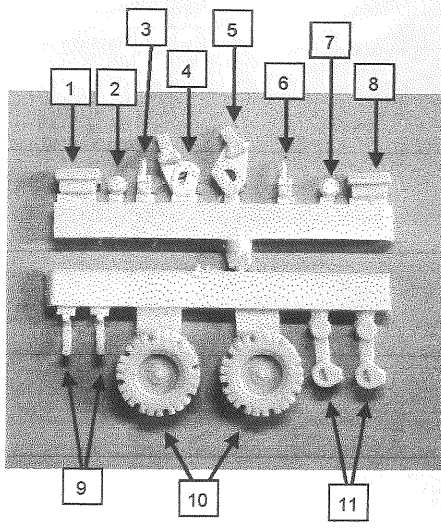

 Conversion / update kit for **adult only**. Contain small parts. Protect your eyes during cutting and working parts. Resin dust can be toxic if inhaled, work in a well ventilated room. Glue parts using Cyanoacriate glue.

BL35138K - Update Leclerc Serie 2 - Tamiya

Step 1 / Chassis

Repeat on the other side

Step 2 / Turret

@ = retirer avant le détail en plastique
 @ = remove before plastic details

@ = retirer avant le détail en plastique
 @ = remove before plastic details

@ = retirer avant le détail en plastique
 @ = remove before plastic details

@ = retirer avant le détail en plastique
 @ = remove before plastic details