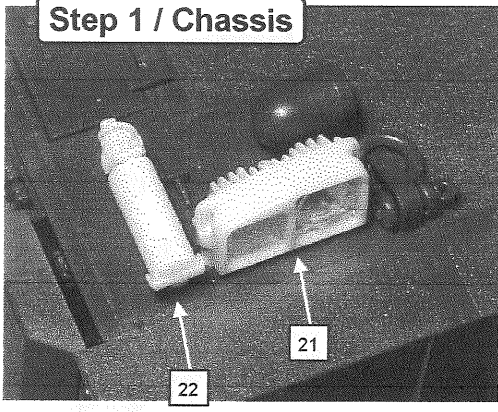

 Conversion / update kit for **adult only**. Contain small parts. Protect your eyes during cutting and working parts. Resin dust can be toxic if inhaled, work in a well ventilated room. Glue parts using Cyanoacriate glue.

BL35138K - Update Leclerc Serie 2 - Tamiya

Step 1 / Chassis

Repeat on the other side

Step 2 / Turret

@ = retirer avant le détail en plastique
 @ = remove before plastic details

@ = retirer avant le détail en plastique
 @ = remove before plastic details