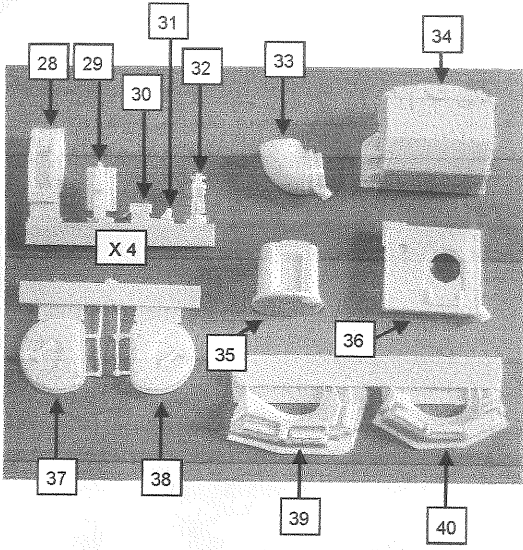

 Conversion / update kit for **adult only**. Contain small parts. Protect your eyes during cutting and working parts. Resin dust can be toxic if inhaled, work in a well ventilated room. Glue parts using Cyanoacriate glue.

BL35138K - Update Leclerc Serie 2 - Tamiya

Step 1 / Chassis

Repeat on the other side

Step 2 / Turret

@ = retirer avant le détail en plastique
 @ = remove before plastic details

@ = retirer avant le détail en plastique
 @ = remove before plastic details

@ = retirer avant le détail en plastique
 @ = remove before plastic details

@ = retirer avant le détail en plastique
 @ = remove before plastic details