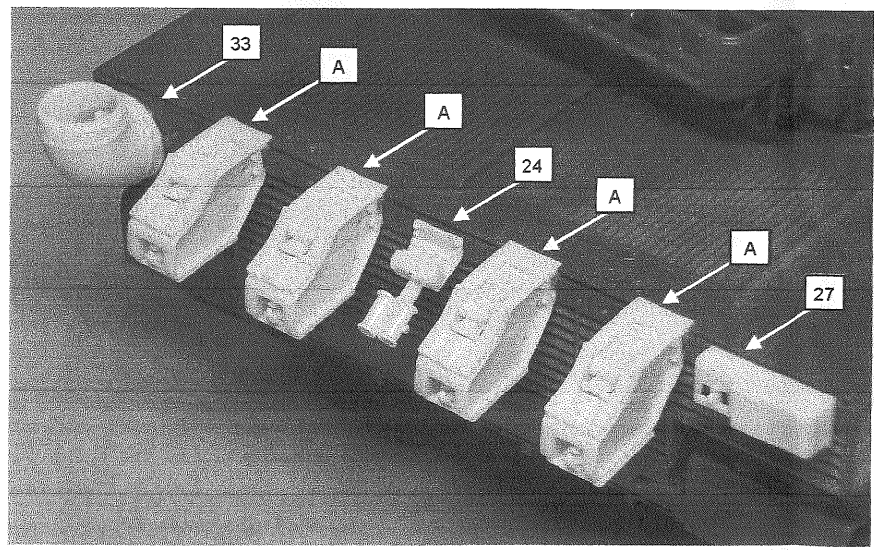

 Conversion / update kit for **adult only**. Contain small parts. Protect your eyes during cutting and working parts. Resin dust can be toxic if inhaled, work in a well ventilated room. Glue parts using Cyanoacriate glue.

BL35138K - Update Leclerc Serie 2 - Tamiya

Step 1 / Chassis

Repeat on the other side

Step 2 / Turret

@ = retirer avant le détail en plastique
 @ = remove before plastic details

@ = retirer avant le détail en plastique
 @ = remove before plastic details