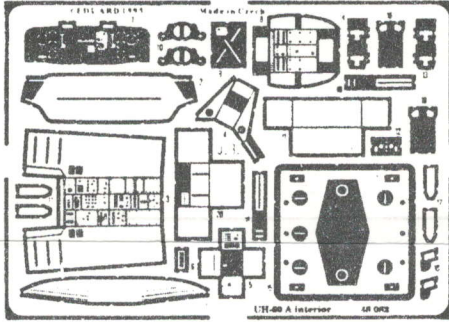

UH-60A Black Hawk -interior

1/48 scale detail set for ACADEMY kit

48 082

- OPOSITE SIDE
- REMOVE
- BEND

CAUTION !

PHOTO ETCHED PARTS CAN ONLY BE GLUED WITH CYANOACRYLATE GLUE. WORK IN A WELL VENTILATED AREA. DO NOT INHALE VAPORS SINCE THESE CAN BE HARMFUL. WASH YOUR HANDS AFTER USING. FIND A DOCTOR ON AN INDISPOSITION.

A MACHINE -GUN

B CENTRAL PANEL

C COCKPIT

D INTERIOR ASSEMBLY