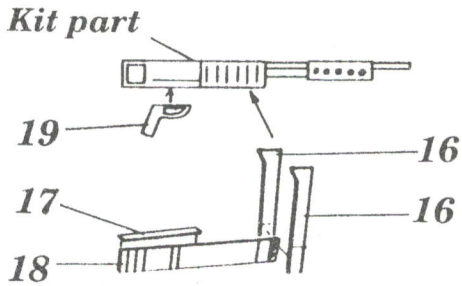

UH-60A Black Hawk -interior

1/48 scale detail set for ACADEMY kit

48 082

- OPOSITE SIDE
- REMOVE
- BEND

CAUTION !

PHOTO ETCHED PARTS CAN ONLY BE GLUED WITH CYANOACRYLATE GLUE. WORK IN A WELL VENTILATED AREA. DO NOT INHALE VAPORS SINCE THESE CAN BE HARMFUL. WASH YOUR HANDS AFTER USING. FIND A DOCTOR ON AN INDISPOSITION.

A MACHINE -GUN

B CENTRAL PANEL

C COCKPIT

D INTERIOR ASSEMBLY