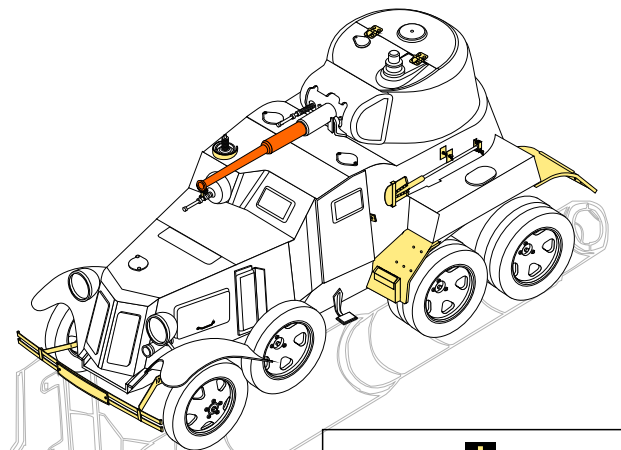

1/35 MILITARY MINIATURE VEHICLE UPGRADE SERIES PE35721

WWII Soviet BA-10 Armored Vehicle Basic

二战苏联BA-10装甲车（带金属炮管）基本件

[For hobby boss 83840]

■ 推荐使用工具 RECOMMENDED TOOLS

1/35 MILITARY MINIATURE VEHICLE UPGRADE SERIES PE35721

1/35 MILITARY MINIATURE VEHICLE UPGRADE SERIES PE35721

自制 Scratch build

S10,S9

A1

A7

A26[A25]

A45

A42