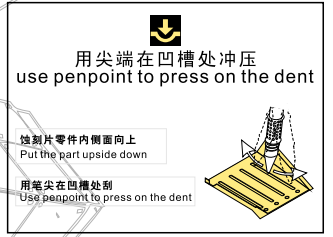

1/35 MILITARY MINIATURE VEHICLE UPGRADE SERIES PE35721

WWII Soviet BA-10 Armored Vehicle Basic

二战苏联BA-10装甲车（带金属炮管）基本件

[For hobby boss 83840]

■ 推荐使用工具 RECOMMENDED TOOLS

1/35 MILITARY MINIATURE VEHICLE UPGRADE SERIES PE35721