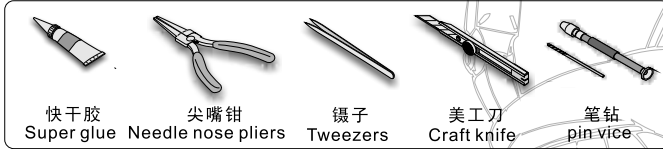

1/35 MILITARY MINIATURE VEHICLE UPGRADE SERIES PE35721

WWII Soviet BA-10 Armored Vehicle Basic

二战苏联BA-10装甲车（带金属炮管）基本件

[For hobby boss 83840]

■ 推荐使用工具 RECOMMENDED TOOLS

1/35 MILITARY MINIATURE VEHICLE UPGRADE SERIES PE35721