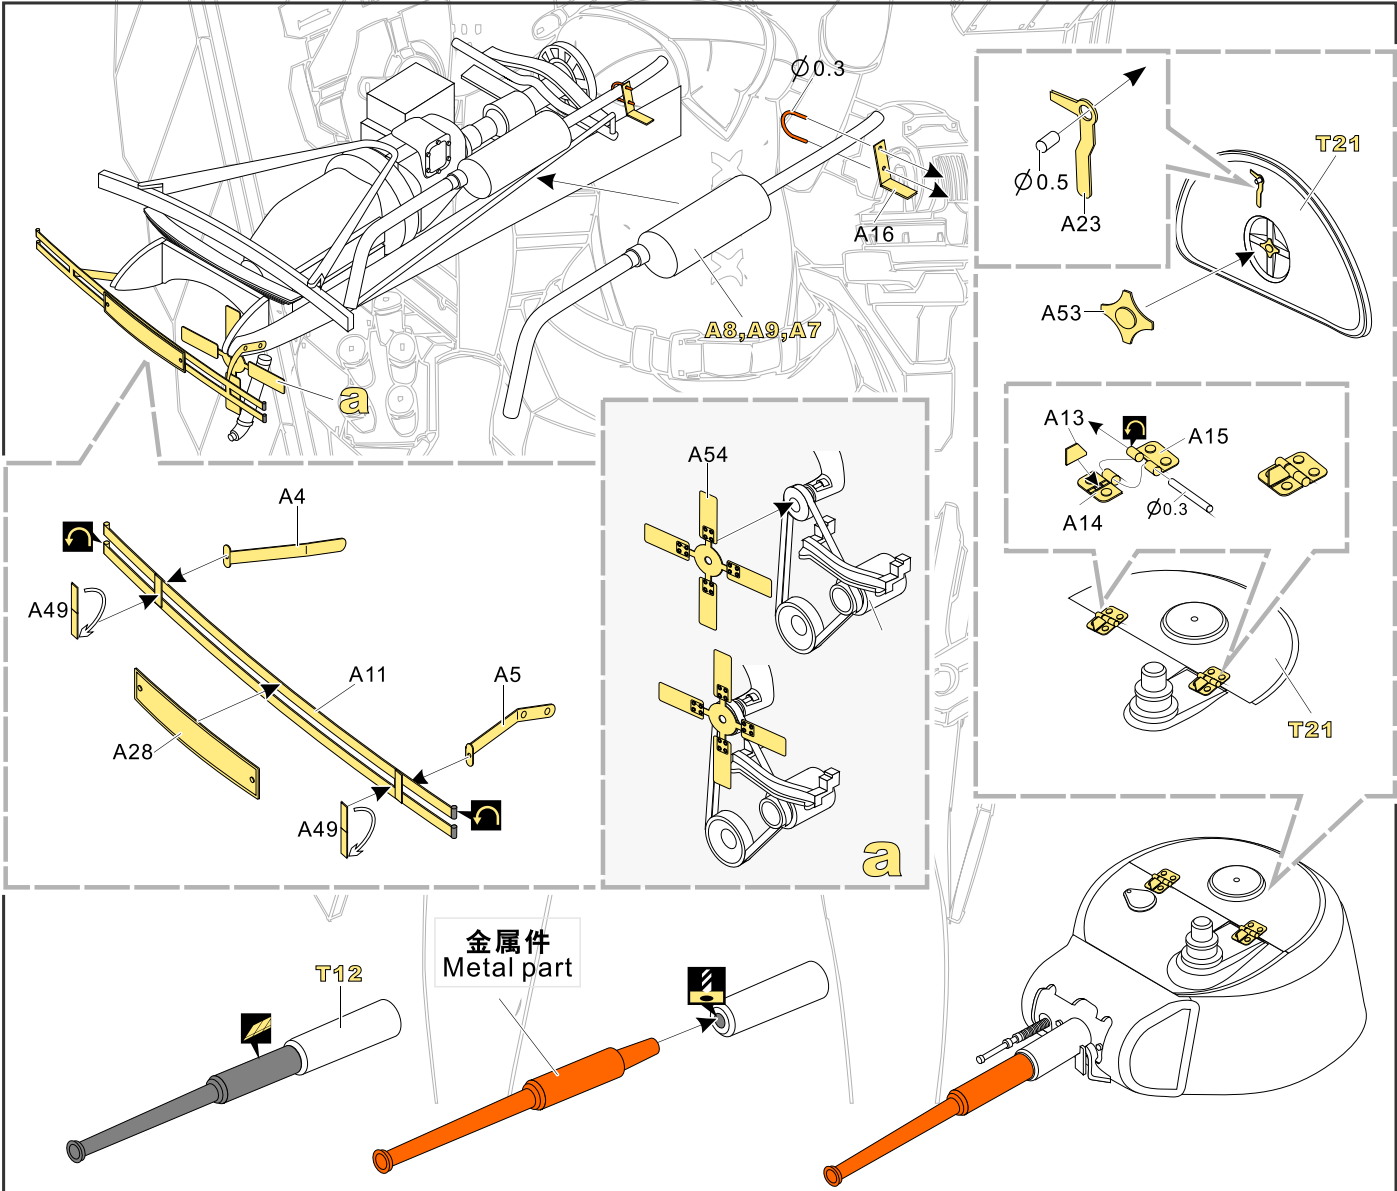

1/35 MILITARY MINIATURE VEHICLE UPGRADE SERIES PE35721

WWII Soviet BA-10 Armored Vehicle Basic

二战苏联BA-10装甲车（带金属炮管）基本件

[For hobby boss 83840]

■ 推荐使用工具 RECOMMENDED TOOLS

1/35 MILITARY MINIATURE VEHICLE UPGRADE SERIES PE35721

1/35 MILITARY MINIATURE VEHICLE UPGRADE SERIES PE35721

自制 Scratch build

S10,S9

A1

A7

A26[A25]

A45

A42

A34

A30

A31

A33

A29

A47

A32

A27

VOYAGERMODEL[®] 沃雅不玩 模型享受
Recommended item

PEA306	WWII Soviet GAZ-AAA Cargo Track links
PE 35526	WWII Soviet GAZ-AAA Mod.1940 Cargo TRUCK
PE 35539	WWII Soviet T-26 Light Infantry Tank Mod. 1931 Basic
PE 35575	WWII Soviet T-26 Light Infantry Tank Mod. 1935 (Gun barrel Includ)
PE 35667	WWII Russian AT-1 Self-Propeller Gun
PE 35669	WWII Russian T-37 Amphibious Light tank
PE 35516	WWII Soviet T-70M Light Tank basic
PE 35518	WWII Soviet ChTZ S-65 Tractor
PE 35558	WWII Soviet Komintern Artillery Tractor