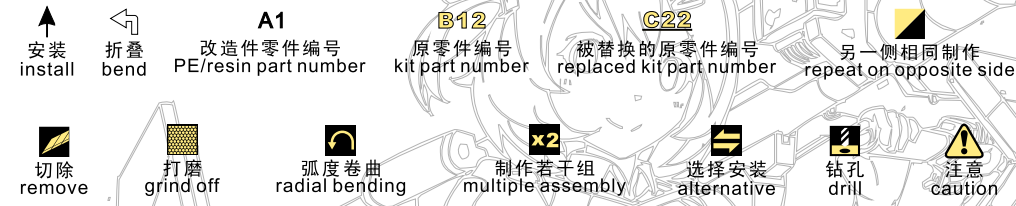

1/35 MILITARY MINIATURE VEHICLE UPGRADE SERIES PE35721

WWII Soviet BA-10 Armored Vehicle Basic

二战苏联BA-10装甲车（带金属炮管）基本件

[For hobby boss 83840]

■ 推荐使用工具 RECOMMENDED TOOLS

1/35 MILITARY MINIATURE VEHICLE UPGRADE SERIES PE35721