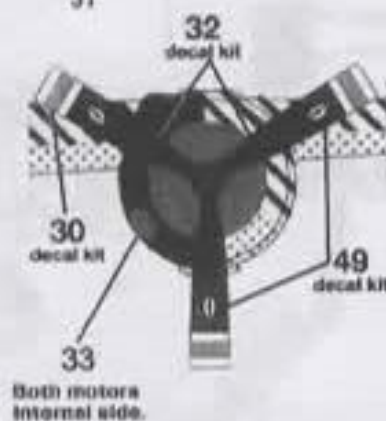

You can print these instructions
in color visiting our website:
www.condordecals.com.ar