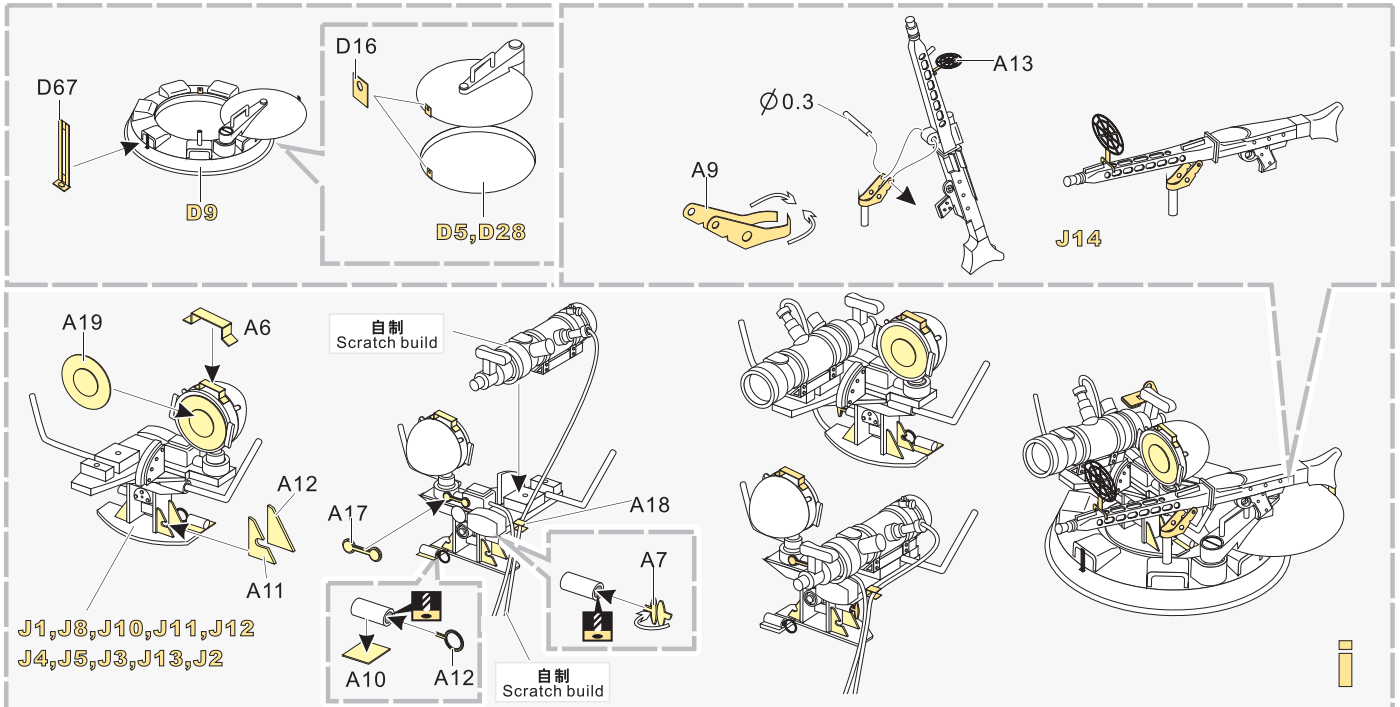

WWII German KINGTIGER Final version

二战德军虎王最终型改造件

[For Amo-8500]

■ 推荐使用工具 RECOMMENDED TOOLS

安装 install	折叠 bend	A1 改造件零件编号 PE/resin part number	B12 原零件编号 kit part number	C22 被替换的原零件编号 replaced kit part number	选择安装 alternative	用尖端在凹槽处冲压 use penpoint to press on the dent
弧度卷曲 radial bending	钻孔 drill	切除 remove	另一侧相同制作 repeat on opposite side	打磨 grind off	填补 fill	圆珠笔 Ballpen
					x2 制作若干组 multiple assembly	蚀刻片零件内侧面向上 PE part inboard side turn up 用笔尖在凹槽处划到 Use penpoint scratch on the flute

a $\varnothing 0.3$, $\varnothing 0.5$, D21, C27, C40

b D18, C50, D19, D103, C8

c D6, D7, D15, D108, D25, C30, D56, C44, C18, $\varnothing 1.0$, 自制 Scratch build

d $\varnothing 0.5$, C22, D3

e D26, D27

f C52, **x3**

g D60, D14

h H49, H25, C34, $\varnothing 0.5$, $\varnothing 0.5$, D20, C54, D31, D2, C11, D114, D113, C26, S15, $\varnothing 1.0$, 0.5, 内侧 Inside

1/35 MILITARY MINIATURE VEHICLE UPGRADE SERIES PE35864

1/35 MILITARY MINIATURE VEHICLE UPGRADE SERIES PE35864