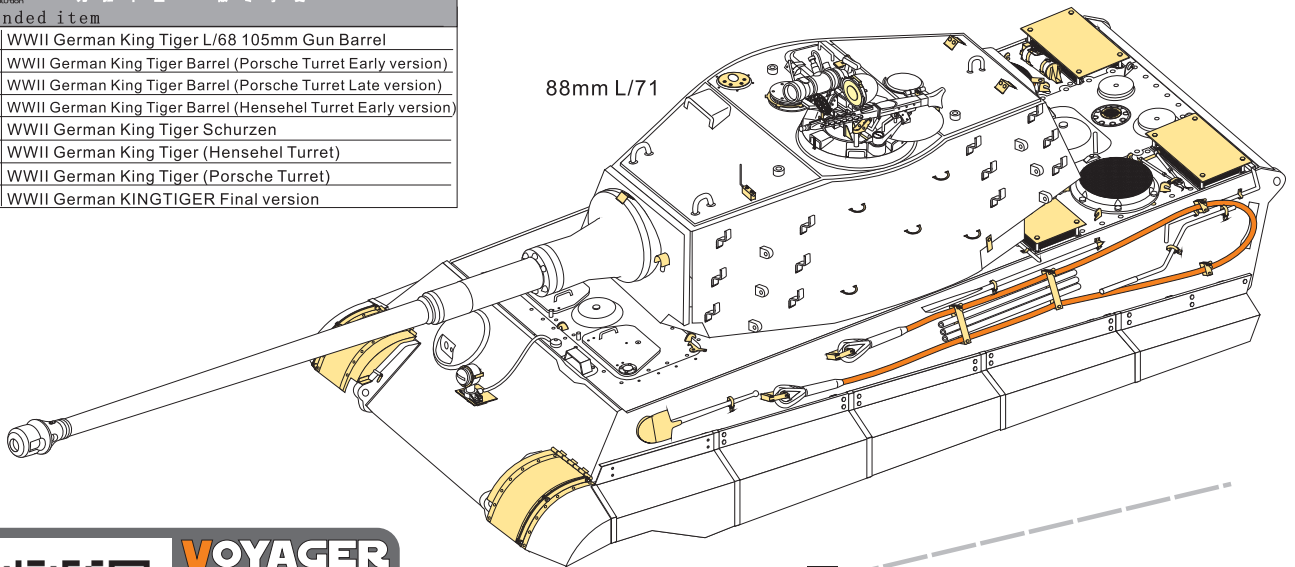

VOYAGERMODEL® 无微不至 极尽享受
The Best Upgrade Solution

Recommended item

VBS0515	WWII German King Tiger L/68 105mm Gun Barrel
VBS0107	WWII German King Tiger Barrel (Porsche Turret Early version)
VBS0108	WWII German King Tiger Barrel (Porsche Turret Late version)
VBS0109	WWII German King Tiger Barrel (Hensehel Turret Early version)
PEA 396	WWII German King Tiger Schurzen
PE 35850	WWII German King Tiger (Hensehel Turret)
PE 35851	WWII German King Tiger (Porsche Turret)
PE 35697	WWII German KINGTIGER Final version

88mm L/71

更多PE35864样品照片参考请扫一扫
MORE PICTUER OF PE 35865
REFERENCE SCAN HERE

105mm L/68