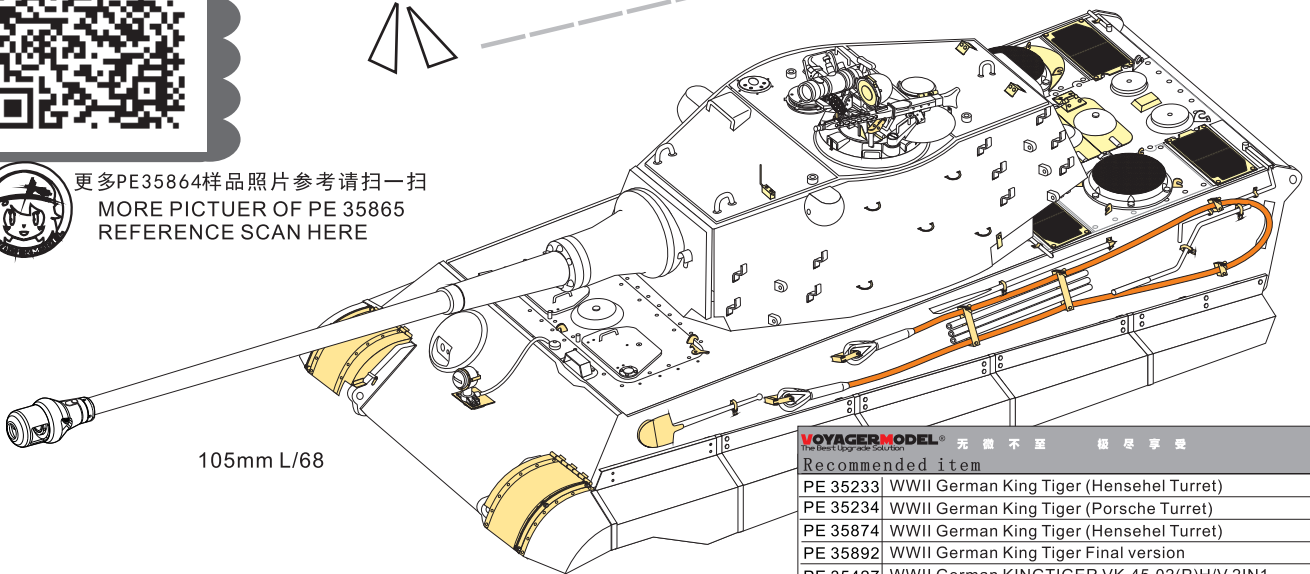

VOYAGERMODEL® 无微不至 极尽享受
The Best Upgrade Solution

Recommended item

PE 35233	WWII German King Tiger (Hensehel Turret)
PE 35234	WWII German King Tiger (Porsche Turret)
PE 35874	WWII German King Tiger (Hensehel Turret)
PE 35892	WWII German King Tiger Final version
PE 35427	WWII German KINGTIGER VK.45.02(P)H/V 2IN1
PE 35616	WWII German Jagdtiger Basic 2.0 (Gun barrel, Machine Gun Include)
PE 35160	WWII German Sd.Kfz. 186 Panzerjager "Jägdtiger" Basic
PE 35743	WWII German King Tiger (Porsche Turret)
PE 35742	WWII German King Tiger (Hensehel Turret)