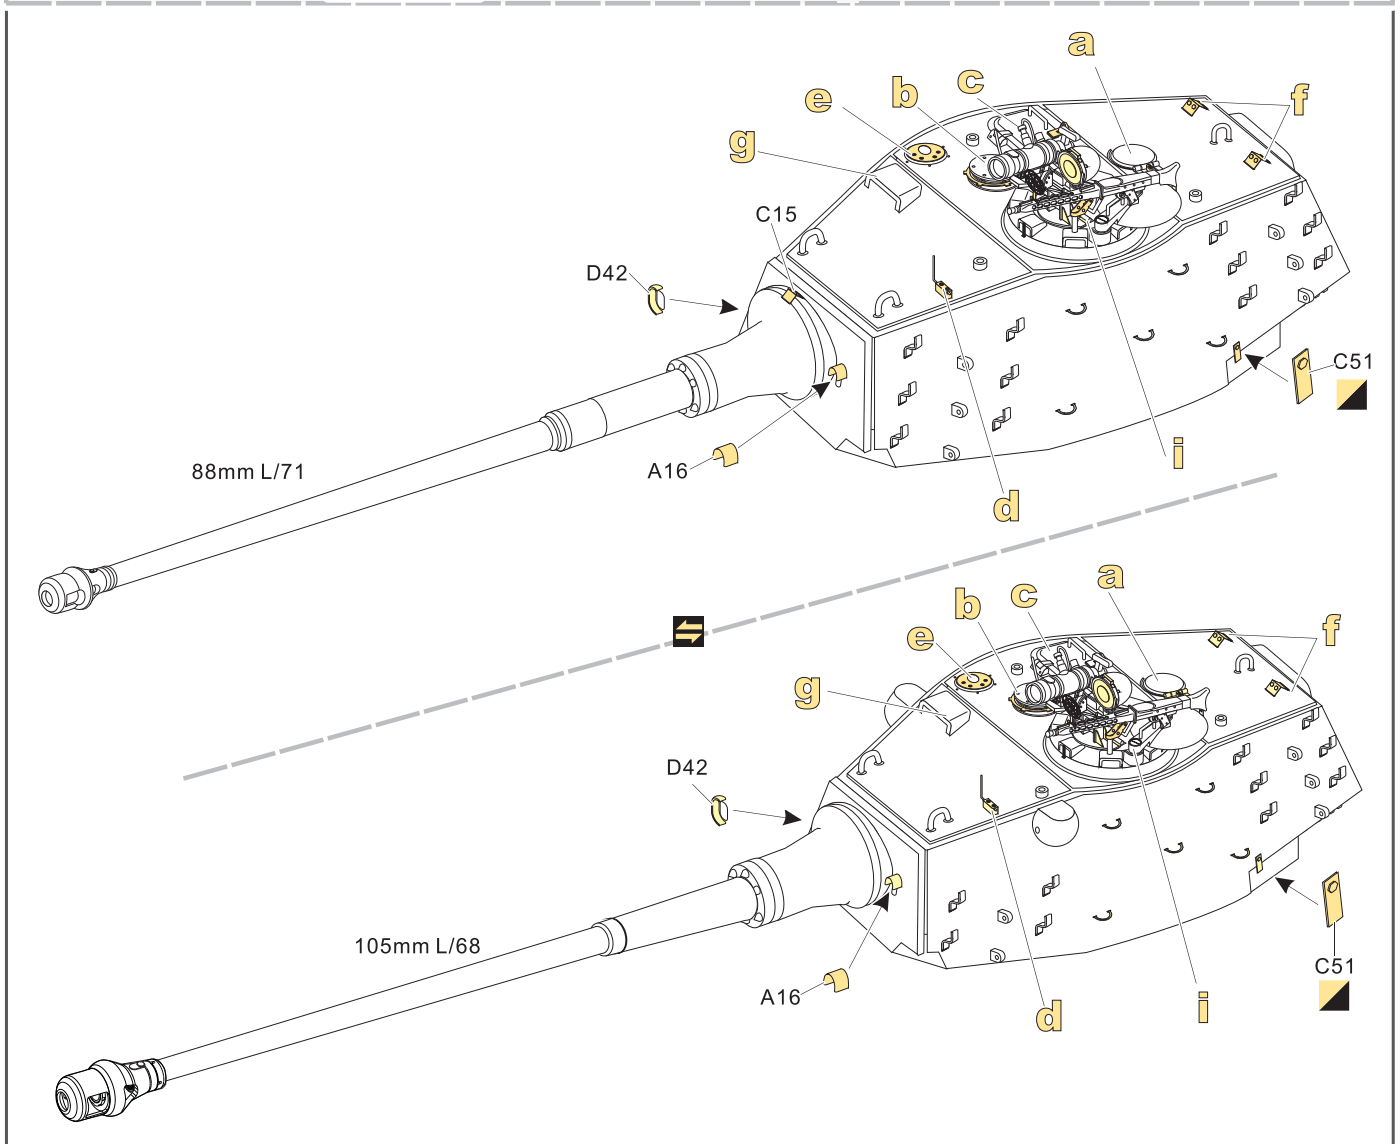

WWII German KINGTIGER Final version

二战德军虎王最终型改造件

[For Amo-8500]

■ 推荐使用工具 RECOMMENDED TOOLS

安装 install	折叠 bend	A1 改造件零件编号 PE/resin part number	B12 原零件编号 kit part number	C22 被替换的原零件编号 replaced kit part number	选择安装 alternative	用尖端在凹槽处冲压 use penpoint to press on the dent
弧度卷曲 radial bending	钻孔 drill	切除 remove	另一侧相同制作 repeat on opposite side	打磨 grind off	填补 fill	圆珠笔 Ballpen
					x2 制作若干组 multiple assembly	蚀刻片零件内侧面向上 PE part inboard side turn up 用笔尖在凹槽处划到 Use penpoint scratch on the flute

a $\varnothing 0.3$, $\varnothing 0.5$, D21, C27, C40

b D18, C50, D19, D103, C8

c D6, D7, D15, D108, D25, C30, D56, C44, C18, $\varnothing 1.0$, 自制 Scratch build

d $\varnothing 0.5$, C22, D3

e D26, D27

f C52, **x3**

g D60, D14

h H49, H25, C34, $\varnothing 0.5$, $\varnothing 0.5$, D20, C54, D31, D2, C11, D114, D113, C26, S15, $\varnothing 1.0$, 0.5, 内侧 Inside

1/35 MILITARY MINIATURE VEHICLE UPGRADE SERIES PE35864

1/35 MILITARY MINIATURE VEHICLE UPGRADE SERIES PE35864