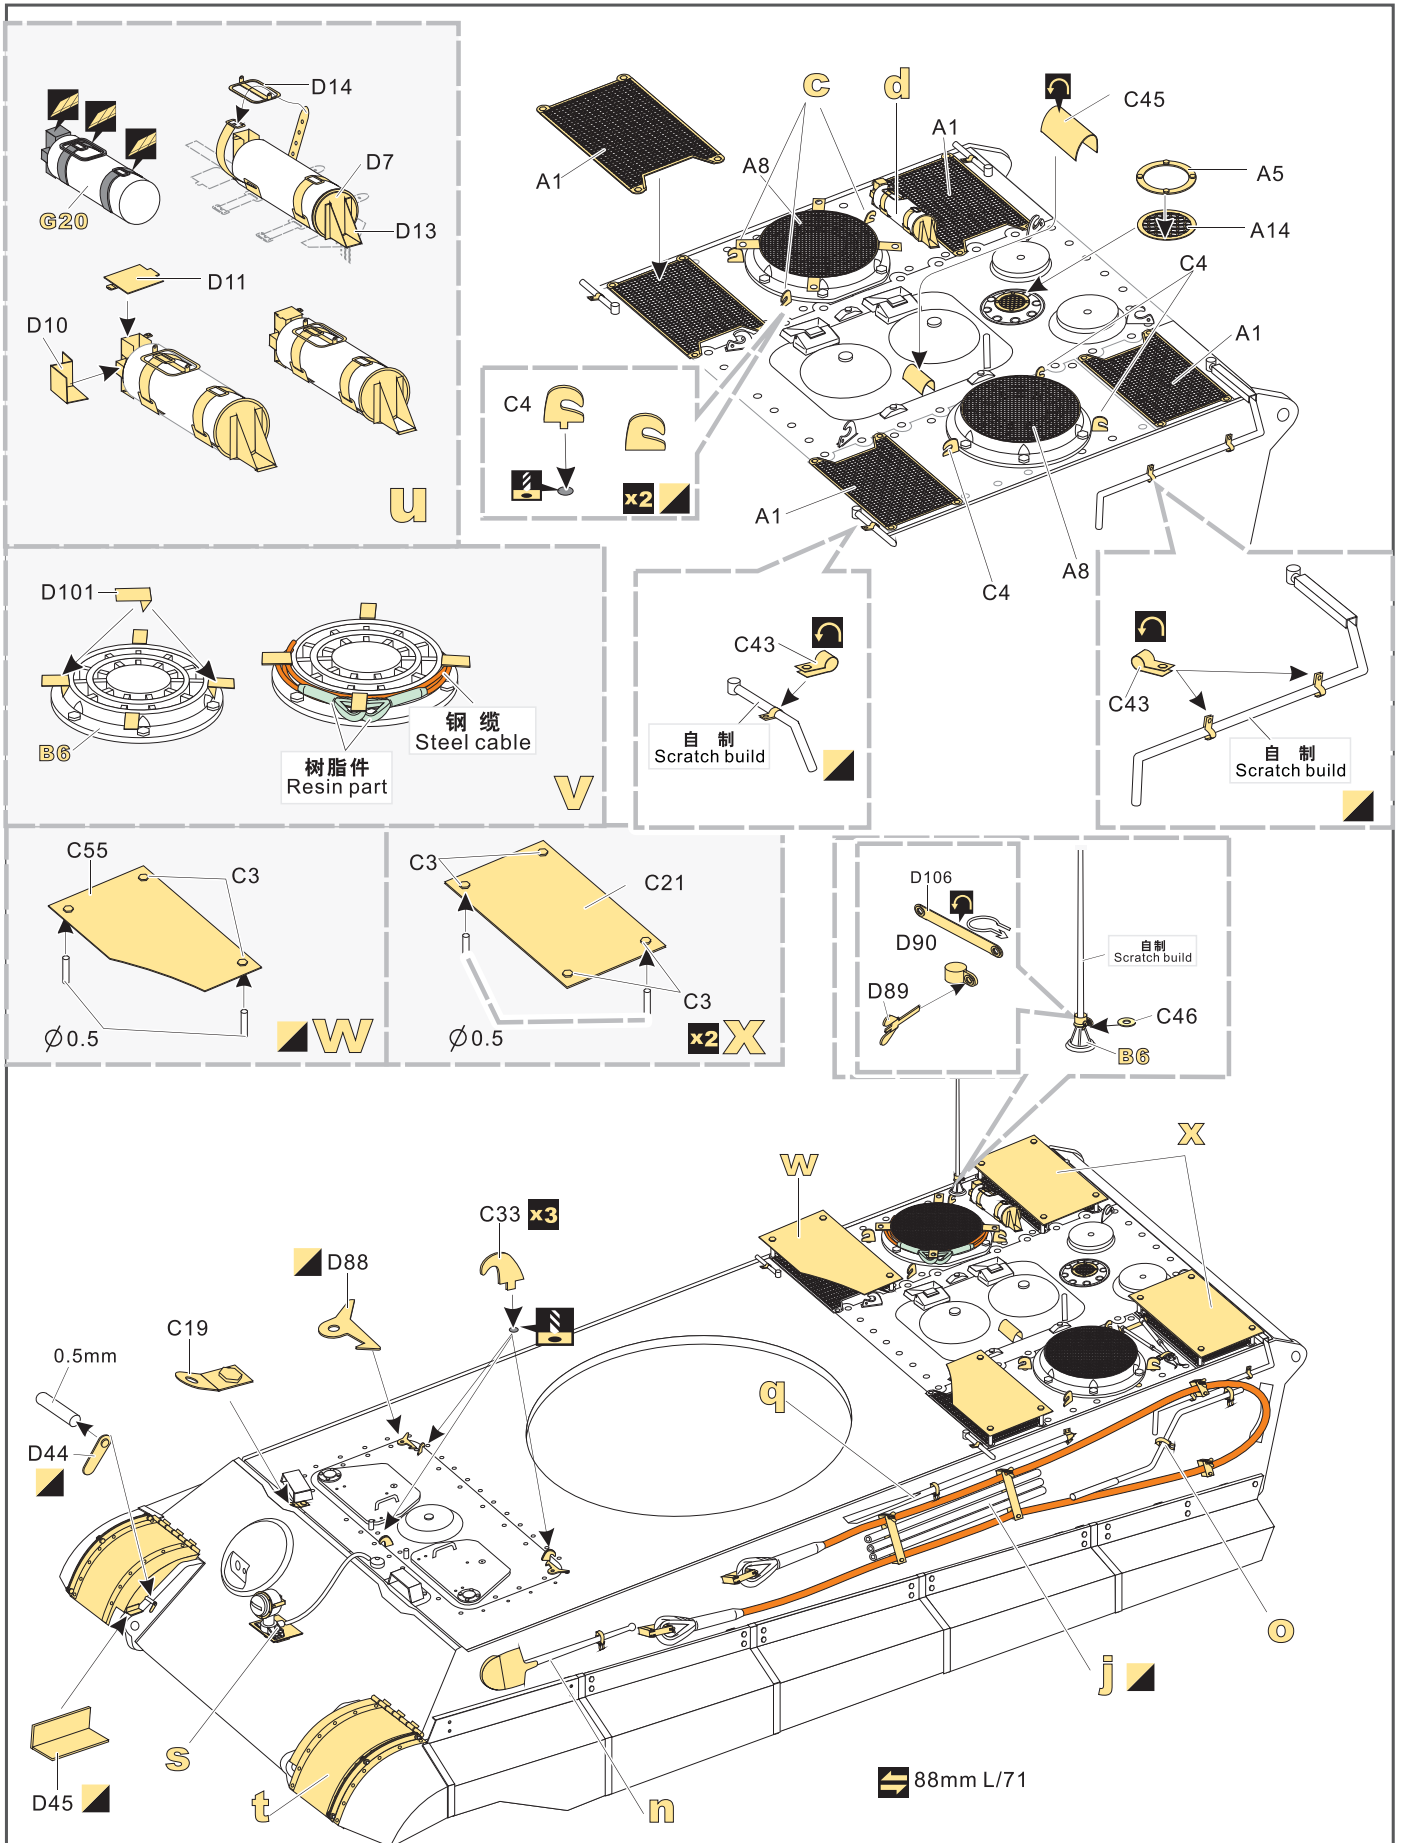

1/35 MILITARY MINIATURE VEHICLE UPGRADE SERIES PE35864