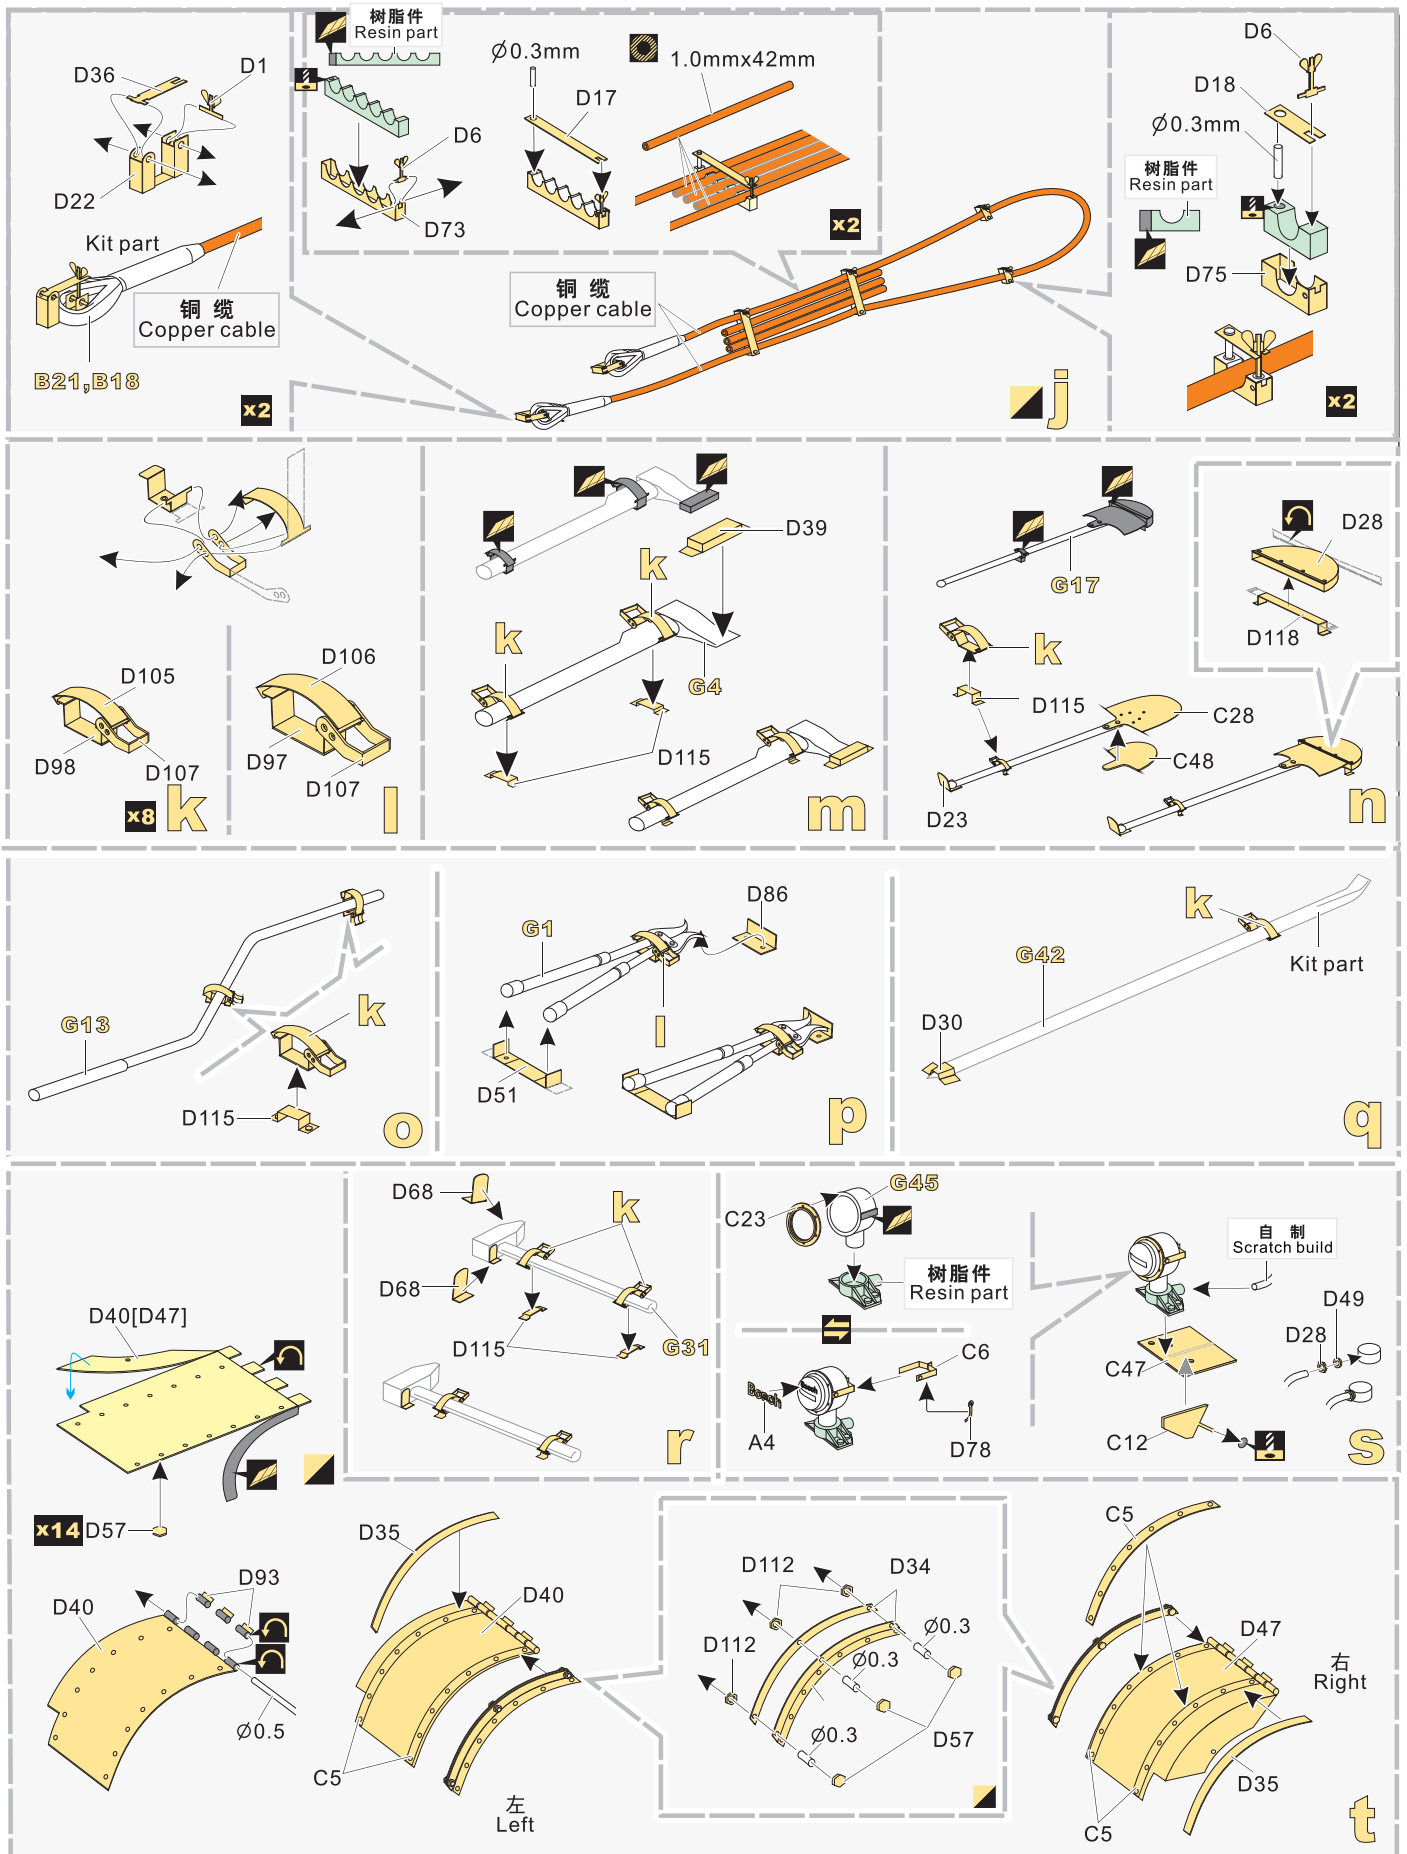

WWII German KINGTIGER Final version

二战德军虎王最终型改造件

[For Amo-8500]

■ 推荐使用工具 RECOMMENDED TOOLS

安装 install	折叠 bend	A1 改造件零件编号 PE/resin part number	B12 原零件编号 kit part number	C22 被替换的原零件编号 replaced kit part number	选择安装 alternative	用尖端在凹槽处冲压 use penpoint to press on the dent
弧度卷曲 radial bending	钻孔 drill	切除 remove	另一侧相同制作 repeat on opposite side	打磨 grind off	填补 fill	圆珠笔 Ballpen
					x2 制作若干组 multiple assembly	蚀刻片零件内侧面向上 PE part inboard side turn up 用笔尖在凹槽处划到 Use penpoint scratch on the flute

a $\varnothing 0.3$, $\varnothing 0.5$, D21, C27, C40

b D18, C50, D19, D103, C8

c D6, D7, D15, D108, D25, C30, D56, C44, C18, $\varnothing 1.0$, 自制 Scratch build

d $\varnothing 0.5$, C22, D3

e D26, D27

f C52, **x3**

g D60, D14

h H49, H25, C34, $\varnothing 0.5$, $\varnothing 0.5$, D20, C54, D31, D2, C11, D114, D113, C26, S15, $\varnothing 1.0$, 0.5, 内侧 Inside

1/35 MILITARY MINIATURE VEHICLE UPGRADE SERIES PE35864

1/35 MILITARY MINIATURE VEHICLE UPGRADE SERIES PE35864