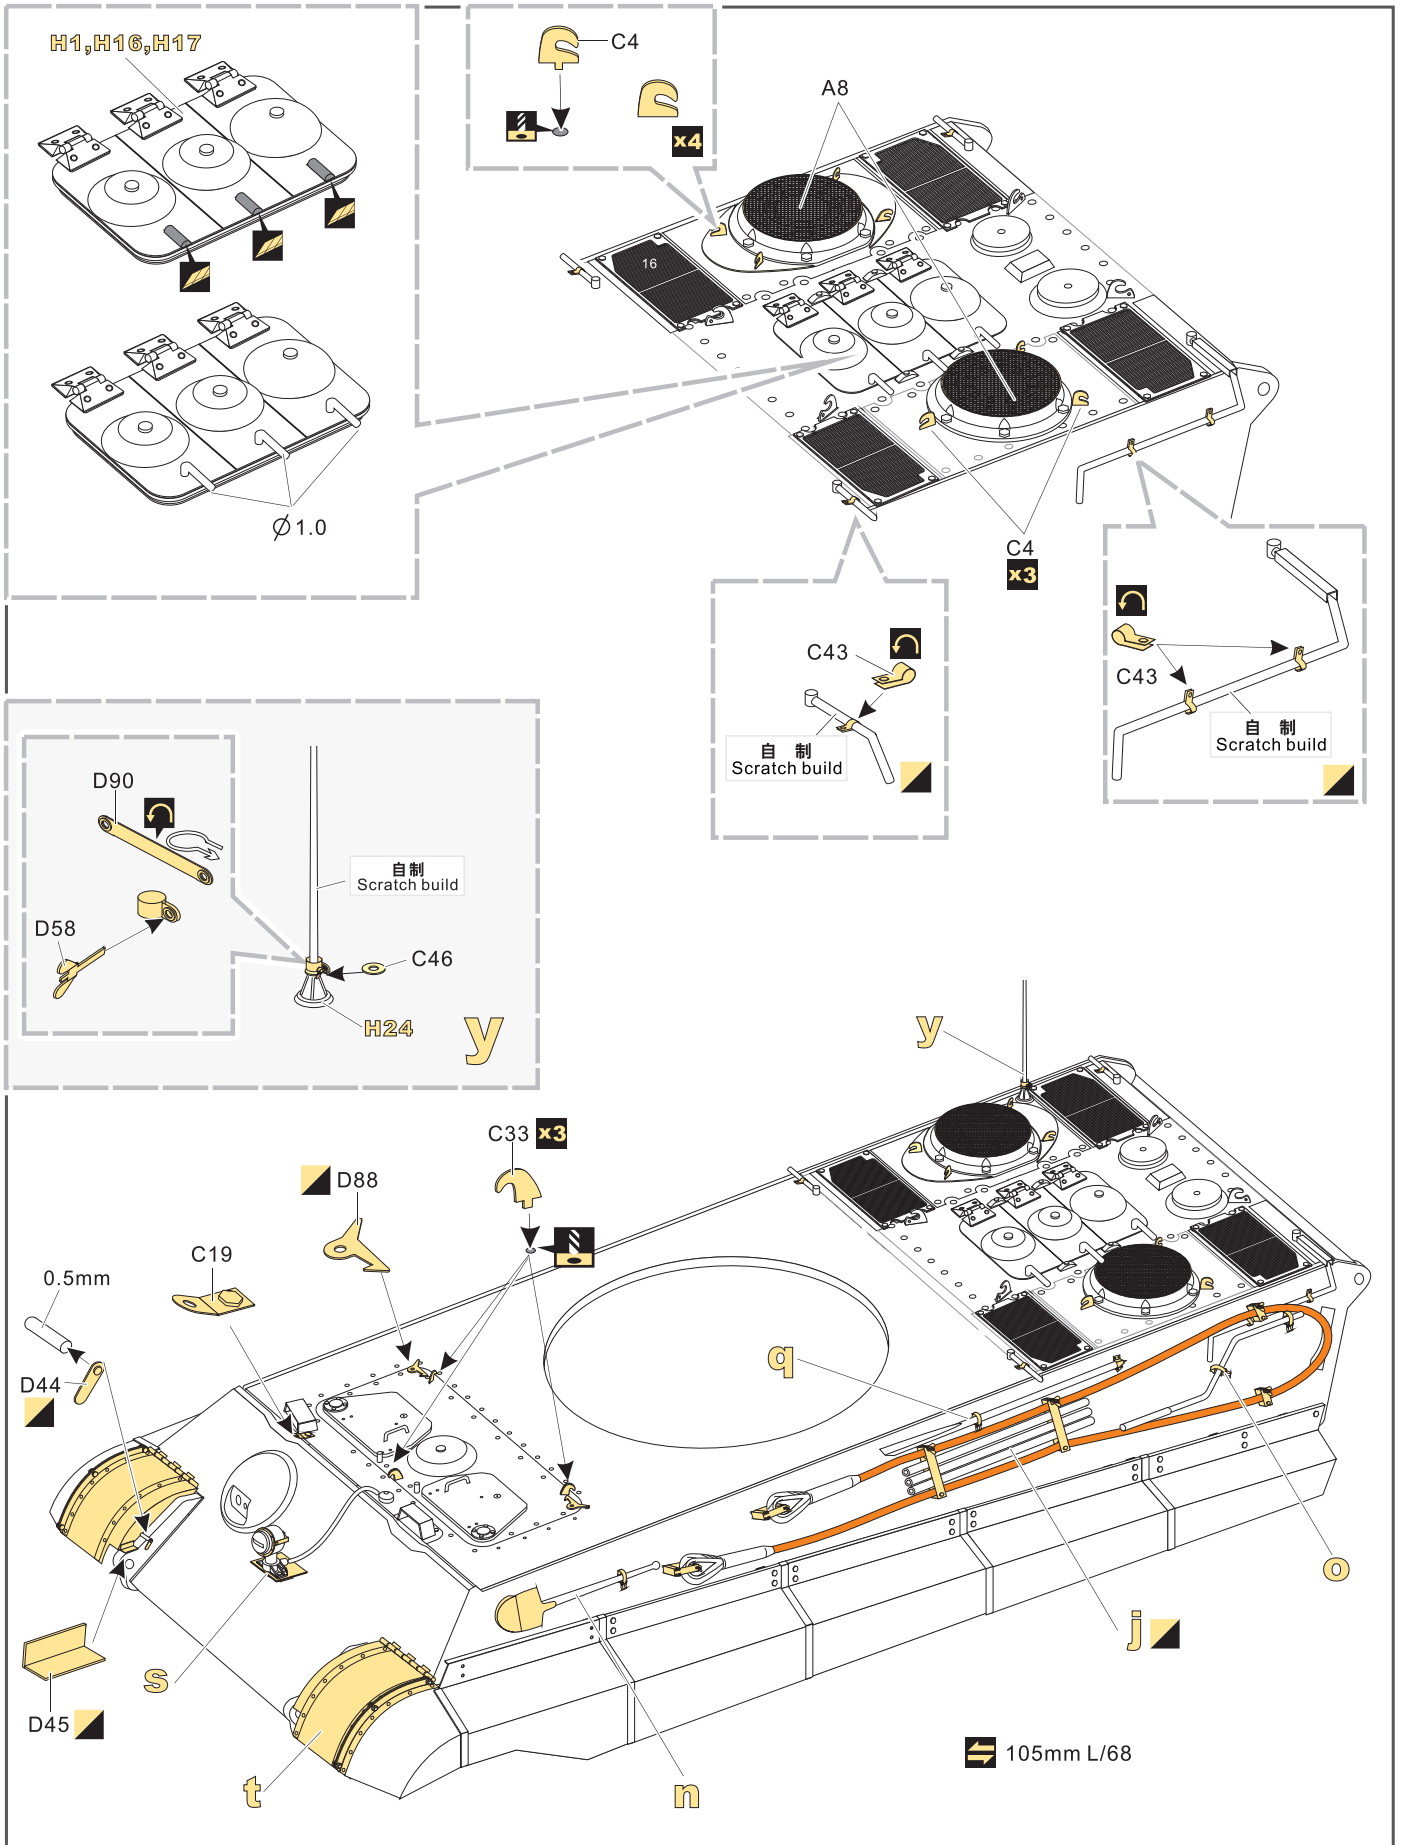

1/35 MILITARY MINIATURE VEHICLE UPGRADE SERIES PE35864