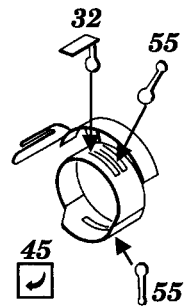

A6M3 ZERO TYPE 32

1/48 scale detail set for HASEGAWA kit

48 176

- OPPOSITE SIDE
- REMOVE
- BEND
- REPLACE
- GRIND

INSTRUMENT PANEL

COCKPIT LEFT SIDE

A

COCKPIT RIGHT SIDE