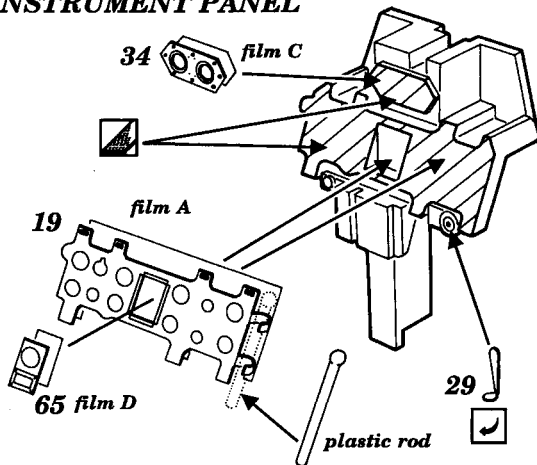

A6M3 ZERO TYPE 32

1/48 scale detail set for HASEGAWA kit

48 176

- OPPOSITE SIDE
- REMOVE
- BEND
- REPLACE
- GRIND

INSTRUMENT PANEL

COCKPIT LEFT SIDE

A

COCKPIT RIGHT SIDE