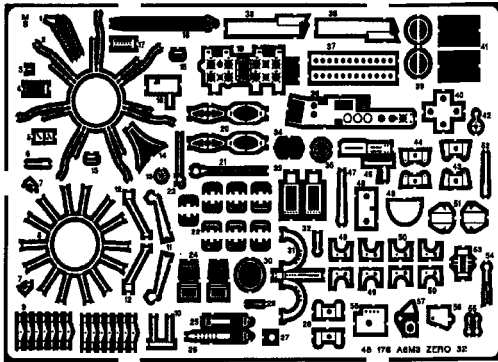

A6M3 ZERO TYPE 32

1/48 scale detail set for HASEGAWA kit

48 176

- OPPOSITE SIDE
- REMOVE
- BEND
- REPLACE
- GRIND

INSTRUMENT PANEL

COCKPIT LEFT SIDE

A

COCKPIT RIGHT SIDE

B

C

FLOOR

OIL COOLER

MACHINE GUNS

ENGINE

PILOT'S STEP

LANDING FLAPS

UPPER PART

LOWER PART