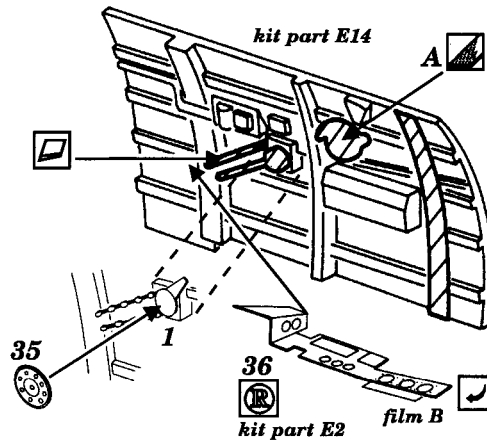

A6M3 ZERO TYPE 32

1/48 scale detail set for HASEGAWA kit

48 176

- OPPOSITE SIDE
- REMOVE
- BEND
- REPLACE
- GRIND

INSTRUMENT PANEL

COCKPIT LEFT SIDE

A

COCKPIT RIGHT SIDE