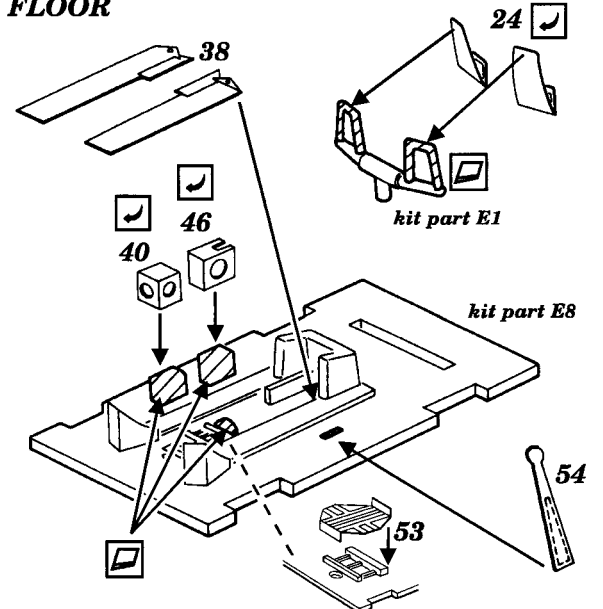

A6M3 ZERO TYPE 32

1/48 scale detail set for HASEGAWA kit

48 176

- OPPOSITE SIDE
- REMOVE
- BEND
- REPLACE
- GRIND

INSTRUMENT PANEL

COCKPIT LEFT SIDE

A

COCKPIT RIGHT SIDE

B

C

FLOOR