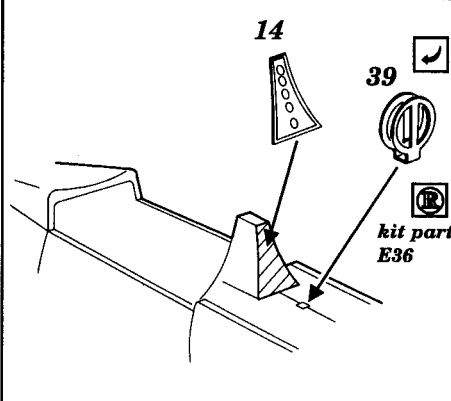

A6M3 ZERO TYPE 32

1/48 scale detail set for HASEGAWA kit

48 176

- OPPOSITE SIDE
- REMOVE
- BEND
- REPLACE
- GRIND

INSTRUMENT PANEL

COCKPIT LEFT SIDE

A

COCKPIT RIGHT SIDE

B

C

FLOOR

OIL COOLER

MACHINE GUNS

ENGINE

PILOT'S STEP

LANDING FLAPS

UPPER PART

LOWER PART