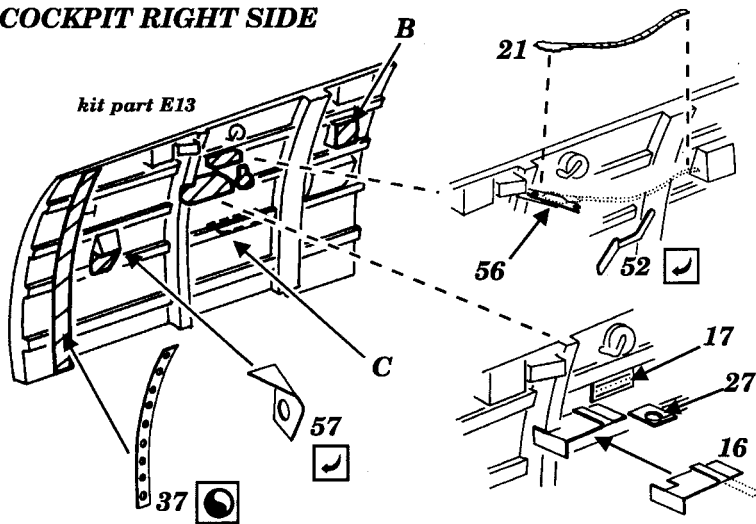

A6M3 ZERO TYPE 32

1/48 scale detail set for HASEGAWA kit

48 176

- OPPOSITE SIDE
- REMOVE
- BEND
- REPLACE
- GRIND

INSTRUMENT PANEL

COCKPIT LEFT SIDE

A

COCKPIT RIGHT SIDE

UPPER PART

LOWER PART