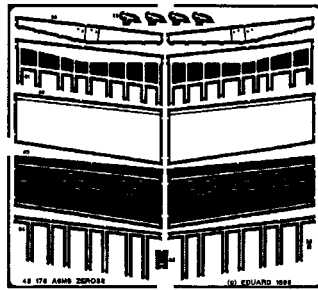

A6M3 ZERO TYPE 32

1/48 scale detail set for HASEGAWA kit

48 176

- OPPOSITE SIDE
- REMOVE
- BEND
- REPLACE
- GRIND

INSTRUMENT PANEL

COCKPIT LEFT SIDE

A

COCKPIT RIGHT SIDE

UPPER PART

LOWER PART