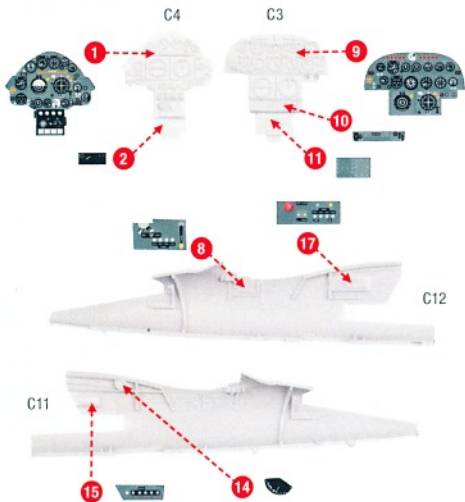

Detailed • Bendable • UV protected

QUICK SET 3D ACRYLIC INSTRUMENT PANELS

FOLLAND GNAT T.1

SCALE 1/48 RFSQS-48049 Recommended kit AIRFIX

ASSEMBLY INSTRUCTION

ORIGINAL KIT PARTS: B35, C3, C4, C12, C11

ATTENTION! The blue parts are not smooth! Please sand them first!

Attention! The Quick Set 3D acrylic parts must not be cut with scalpel, they break easily! Handle with care!

The parts can be glued together with PVA glue or Cyanoacrylate. The upgrade parts can also be washed with enamel or acrylic paint. Usable varnish types: ester, white spirit, nitro, lacquer and acrylic-based. Durable UV resistant surface. Maximal bendability, tolerance 5 degrees.

Recommended interior color GUNZE H317 (FS36231)

QUICK SET 3D ACRYLIC INSTRUMENT PANELS

FOLLAND GNAT

T.1

SCALE 1/48 RFSQS-48049 Recommended kit AIRFIX

FRONT COCKPIT

REAR COCKPIT