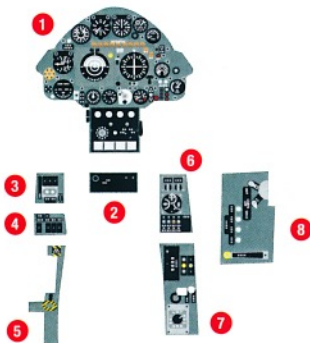

Detailed • Bendable • UV protected

QUICK SET 3D ACRYLIC INSTRUMENT PANELS

FOLLAND GNAT T.1

SCALE 1/48 RFSQS-48049 Recommended kit AIRFIX

ASSEMBLY INSTRUCTION

ORIGINAL KIT PARTS: B35, C3, C4, C12, C11

ATTENTION! The blue parts are not smooth! Please sand them first!

Attention! The Quick Set 3D acrylic parts must not be cut with scalpel, they break easily! Handle with care!

The parts can be glued together with PVA glue or Cyanoacrylate. The upgrade parts can also be washed with enamel or acrylic paint. Usable varnish types: ester, white spirit, nitro, lacquer and acrylic-based. Durable UV resistant surface. Maximal bendability, tolerance 5 degrees.

Recommended interior color GUNZE H317 (FS36231)

QUICK SET 3D ACRYLIC INSTRUMENT PANELS

FOLLAND GNAT

T.1

SCALE 1/48 RFSQS-48049 Recommended kit AIRFIX

FRONT COCKPIT

REAR COCKPIT