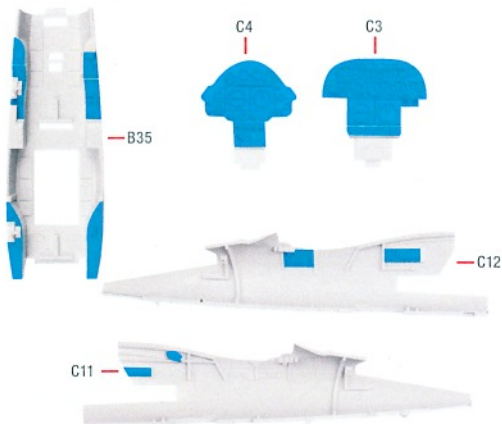

Detailed • Bendable • UV protected

QUICK SET 3D ACRYLIC INSTRUMENT PANELS

FOLLAND GNAT T.1

SCALE 1/48 RFSQS-48049 Recommended kit AIRFIX

ASSEMBLY INSTRUCTION

ORIGINAL KIT PARTS: B35, C3, C4, C12, C11

ATTENTION! The blue parts are not smooth! Please sand them first!

Attention! The Quick Set 3D acrylic parts must not be cut with scalpel, they break easily! Handle with care!

The parts can be glued together with PVA glue or Cyanoacrylate. The upgrade parts can also be washed with enamel or acrylic paint. Usable varnish types: ester, white spirit, nitro, lacquer and acrylic-based. Durable UV resistant surface. Maximal bendability, tolerance 5 degrees.