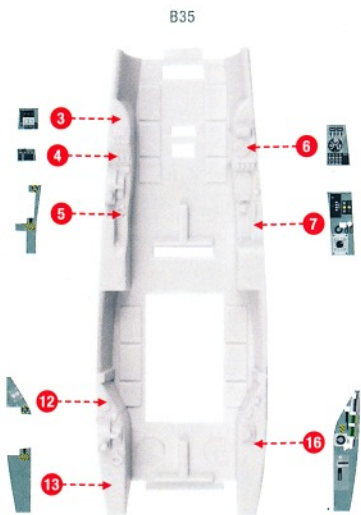

Detailed • Bendable • UV protected

QUICK SET 3D ACRYLIC INSTRUMENT PANELS

FOLLAND GNAT T.1

SCALE 1/48 RFSQS-48049 Recommended kit AIRFIX

ASSEMBLY INSTRUCTION

ORIGINAL KIT PARTS: B35, C3, C4, C12, C11

ATTENTION! The blue parts are not smooth! Please sand them first!

Attention! The Quick Set 3D acrylic parts must not be cut with scalpel, they break easily! Handle with care!

The parts can be glued together with PVA glue or Cyanoacrylate. The upgrade parts can also be washed with enamel or acrylic paint. Usable varnish types: ester, white spirit, nitro, lacquer and acrylic-based. Durable UV resistant surface. Maximal bendability, tolerance 5 degrees.