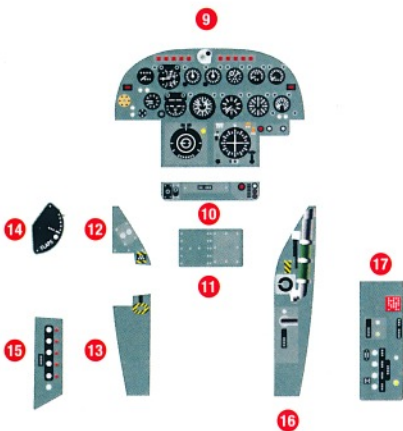

Detailed • Bendable • UV protected

QUICK SET 3D ACRYLIC INSTRUMENT PANELS

FOLLAND GNAT T.1

SCALE 1/48 RFSQS-48049 Recommended kit AIRFIX

ASSEMBLY INSTRUCTION

ORIGINAL KIT PARTS: B35, C3, C4, C12, C11

ATTENTION! The blue parts are not smooth! Please sand them first!

Attention! The Quick Set 3D acrylic parts must not be cut with scalpel, they break easily! Handle with care!

The parts can be glued together with PVA glue or Cyanoacrylate. The upgrade parts can also be washed with enamel or acrylic paint. Usable varnish types: ester, white spirit, nitro, lacquer and acrylic-based. Durable UV resistant surface. Maximal bendability, tolerance 5 degrees.

Recommended interior color GUNZE H317 (FS36231)

QUICK SET 3D ACRYLIC INSTRUMENT PANELS

FOLLAND GNAT

T.1

SCALE 1/48 RFSQS-48049 Recommended kit AIRFIX

FRONT COCKPIT

REAR COCKPIT