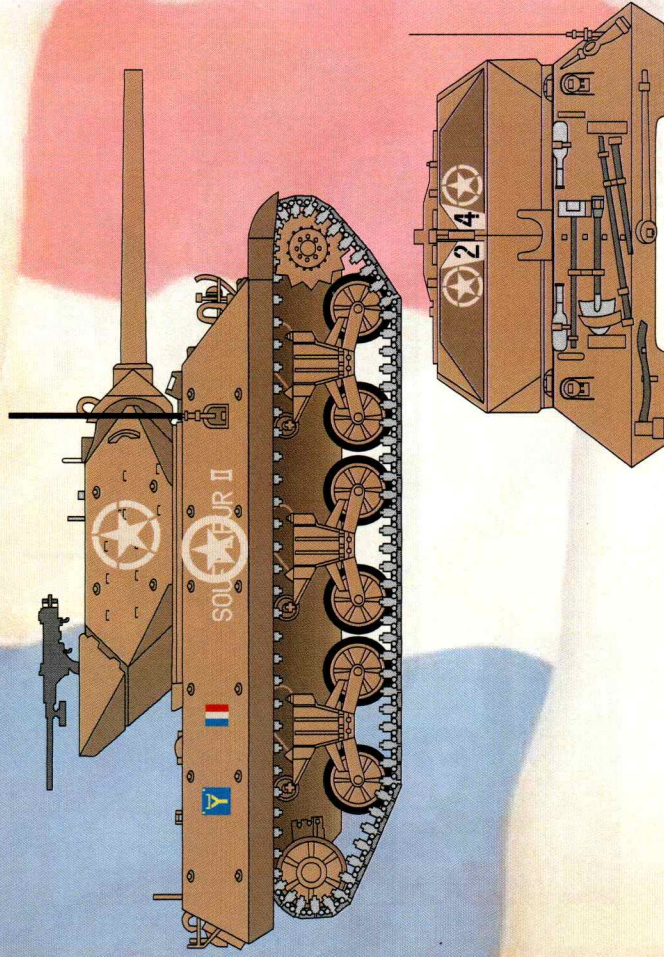

5 SOUFFLEUR II
Serial Number 1-001-055, 2nd Squadron, 2nd Platoon