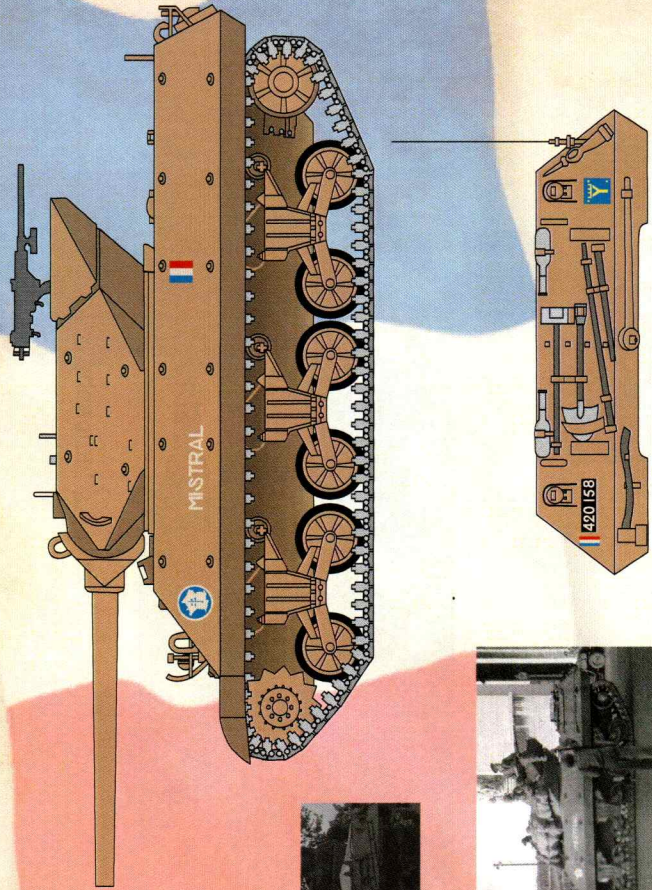

MISTRAL
Serial Number 420 158, 4th Squadron, 3rd Platoon