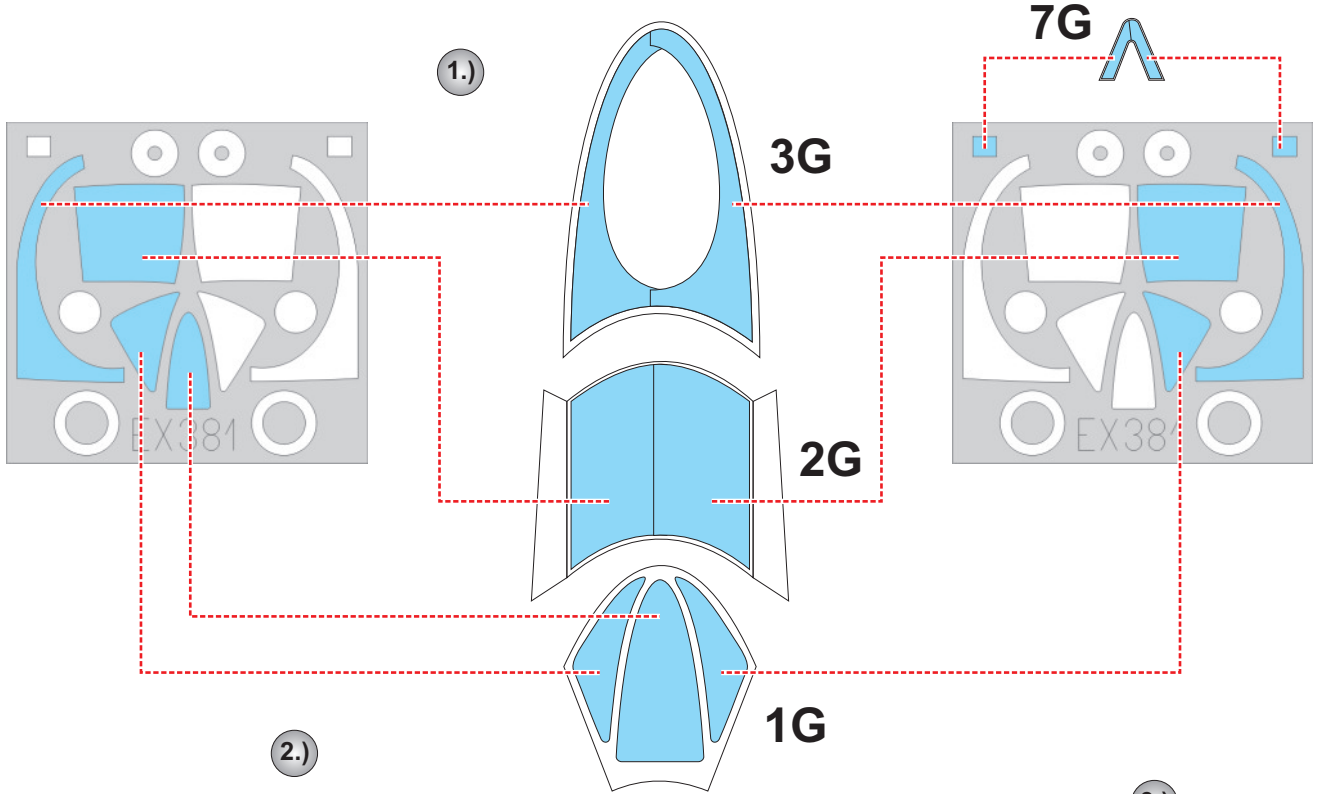

eduard
MASK

EX 381

T-28D 1/48

The die-cut mask for accurate canopy frame painting of the
Roden scale 1/48 KIT

LIQUID MASK

LIQUID MASK