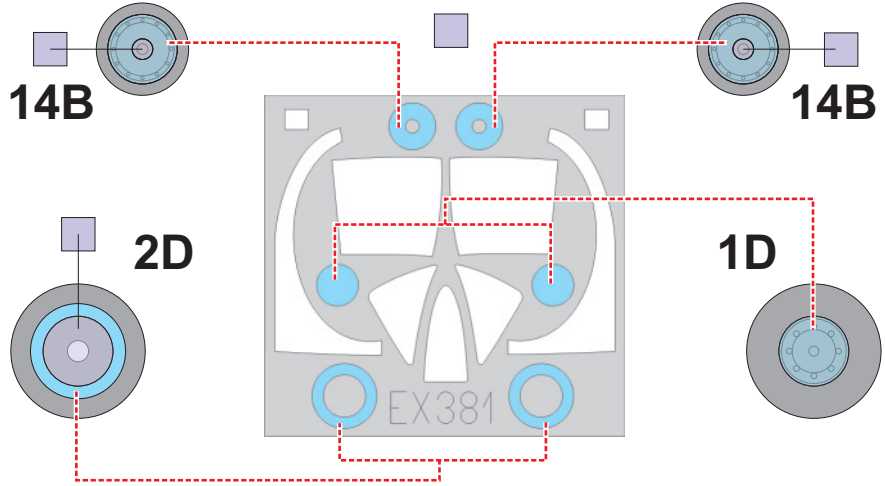

eduard
MASK

EX 381

T-28D 1/48

The die-cut mask for accurate canopy frame painting of the
Roden scale 1/48 KIT

LIQUID MASK

LIQUID MASK