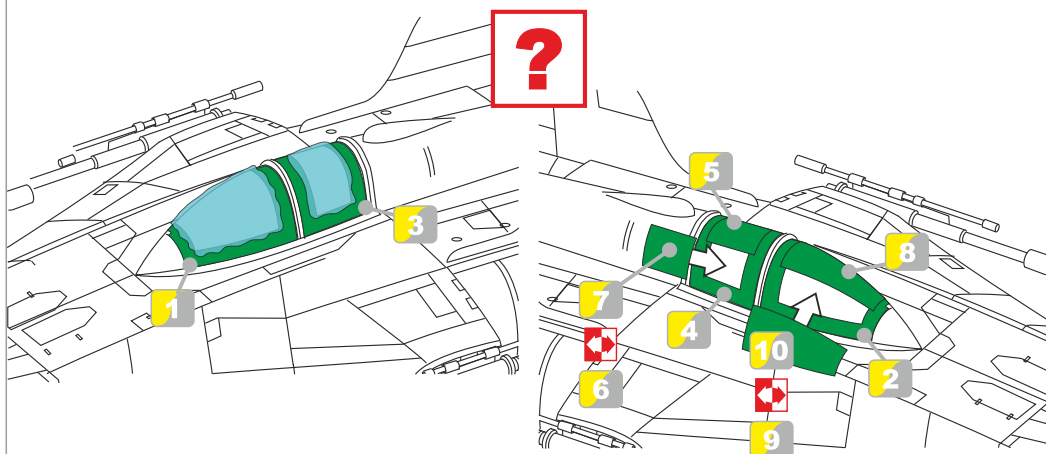

A-Wing Starfighter - MASK

Airbrush masks for Bandai model

GREENSTRAWBERRY
MOST REALISTIC SCI-FI MODELS

This set contain airbrush masks parts for upgrading scale plastic models. When upgrading the model some cutting or corrections may be necessary for parts to fit accurately.

WARNING!

This set may contain small and sharp parts. Work carefully in a ventilated and well-lit room. Safety glasses are recommended. This product is not suitable for children less than 14 years old.

Tento set obsahuje airbrush masky pro úpravu a vylepšení plastického modelu. Pro přesnou aplikaci dílů může být zapotřebí přizpůsobit díly upravovaného modelu.

VAROVÁNÍ!

Tento set může obsahovat malé a ostré díly. Pracujte ve větrané a dobře osvětlené místnosti. Doporučujeme použít ochranné brýle. Tento výrobek není vhodný pro děti mladší 14let.

remove
odstranit

option
volba

opposite side
protější strana

bend
ohnout

drill
vrtat

grind
brousit

fill
vytmelit

PE part
kovový díl

resin part
resinový díl

decals part
obtiskový díl

mask part
maska díl

liquid mask
tekutá maska

01.