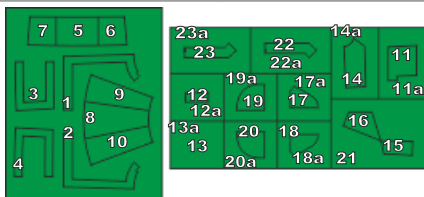

A-Wing Starfighter - MASK

Airbrush masks for Bandai model

GREENSTRAWBERRY
MOST REALISTIC SCI-FI MODELS

This set contain airbrush masks parts for upgrading scale plastic models. When upgrading the model some cutting or corrections may be necessary for parts to fit accurately.