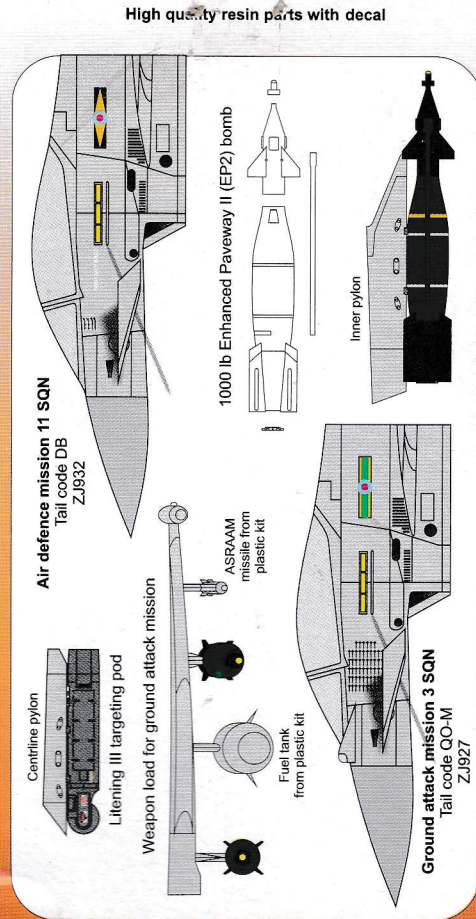

The Decal Design, The Logo and Cover Design is a property of Olimp Models Group and its affiliates.

WWW.OLIMPMODELSGROUP.COM  
CONTACTS@OLIMPMODELSGROUP.COM

Update set  
EF-2000 TYPHOON  
scale 1/72  
Recommended for  
Englishman over Tripoly  
Resin Accessories  
OLIMP  
All rights reserved