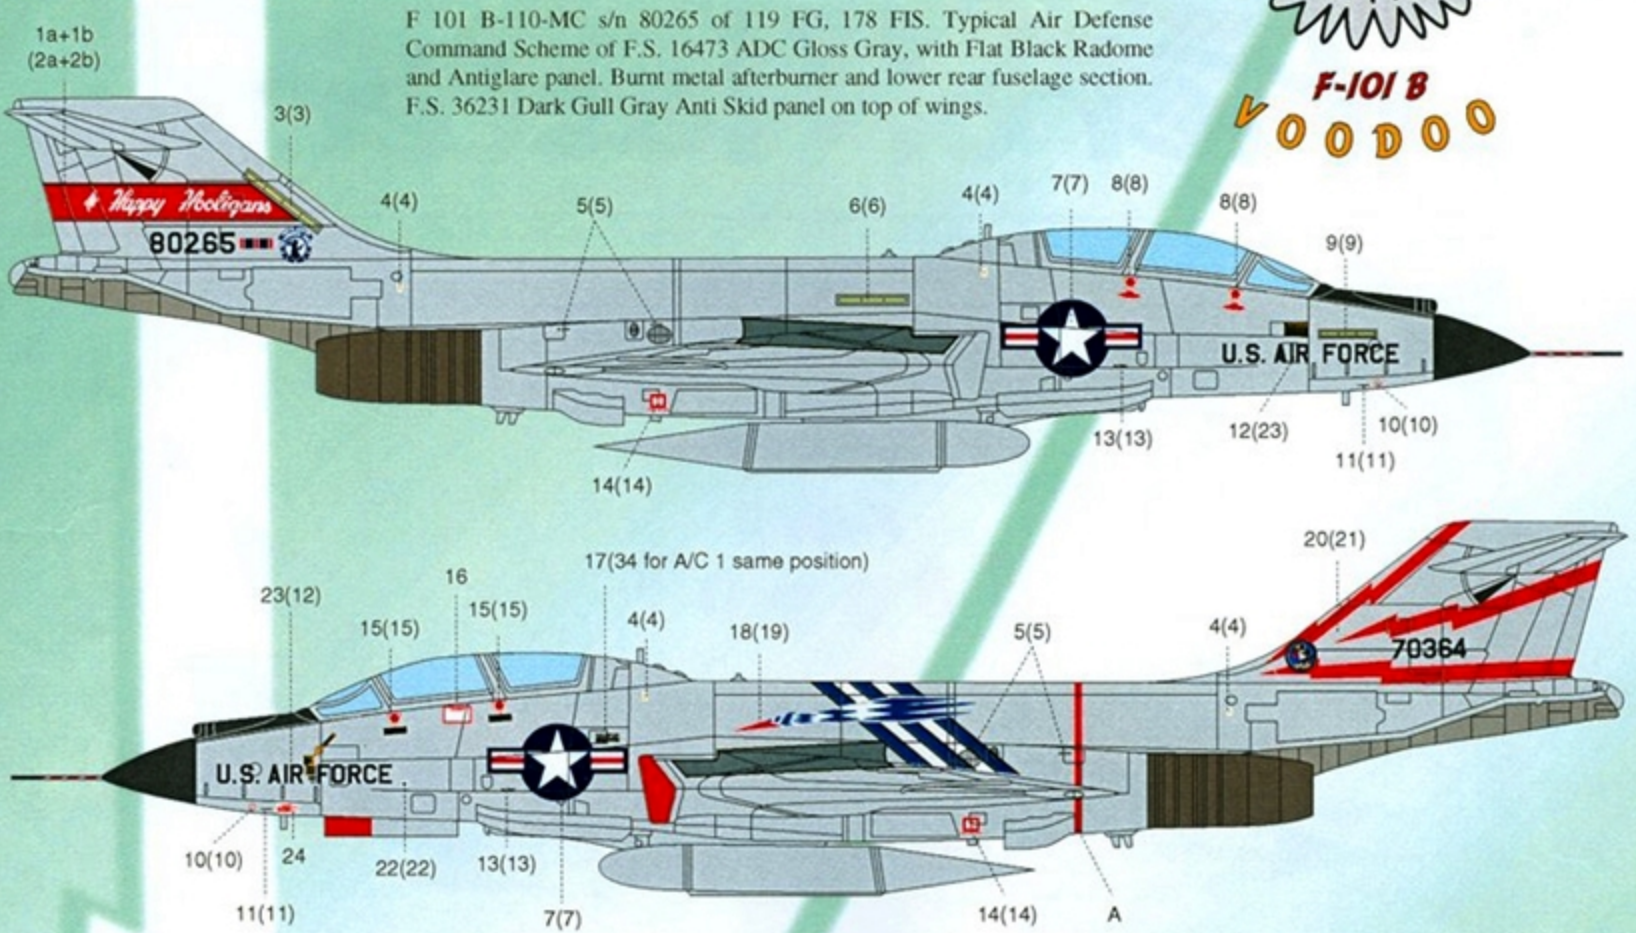

AeroMaster™

PRODUCTS

F-101 B
V O O D O O

Suggested Kit: Monogram F-101B Voodoo

F101 B s/n 70364 of 60 FIS. Color details identical to A/C 1, with the addition of Red intake splitter plates, and 1/3 front section of both nose gear doors.

Modeller must match color and paint Wing Tip Formation Lights (use square supplied, decal E)