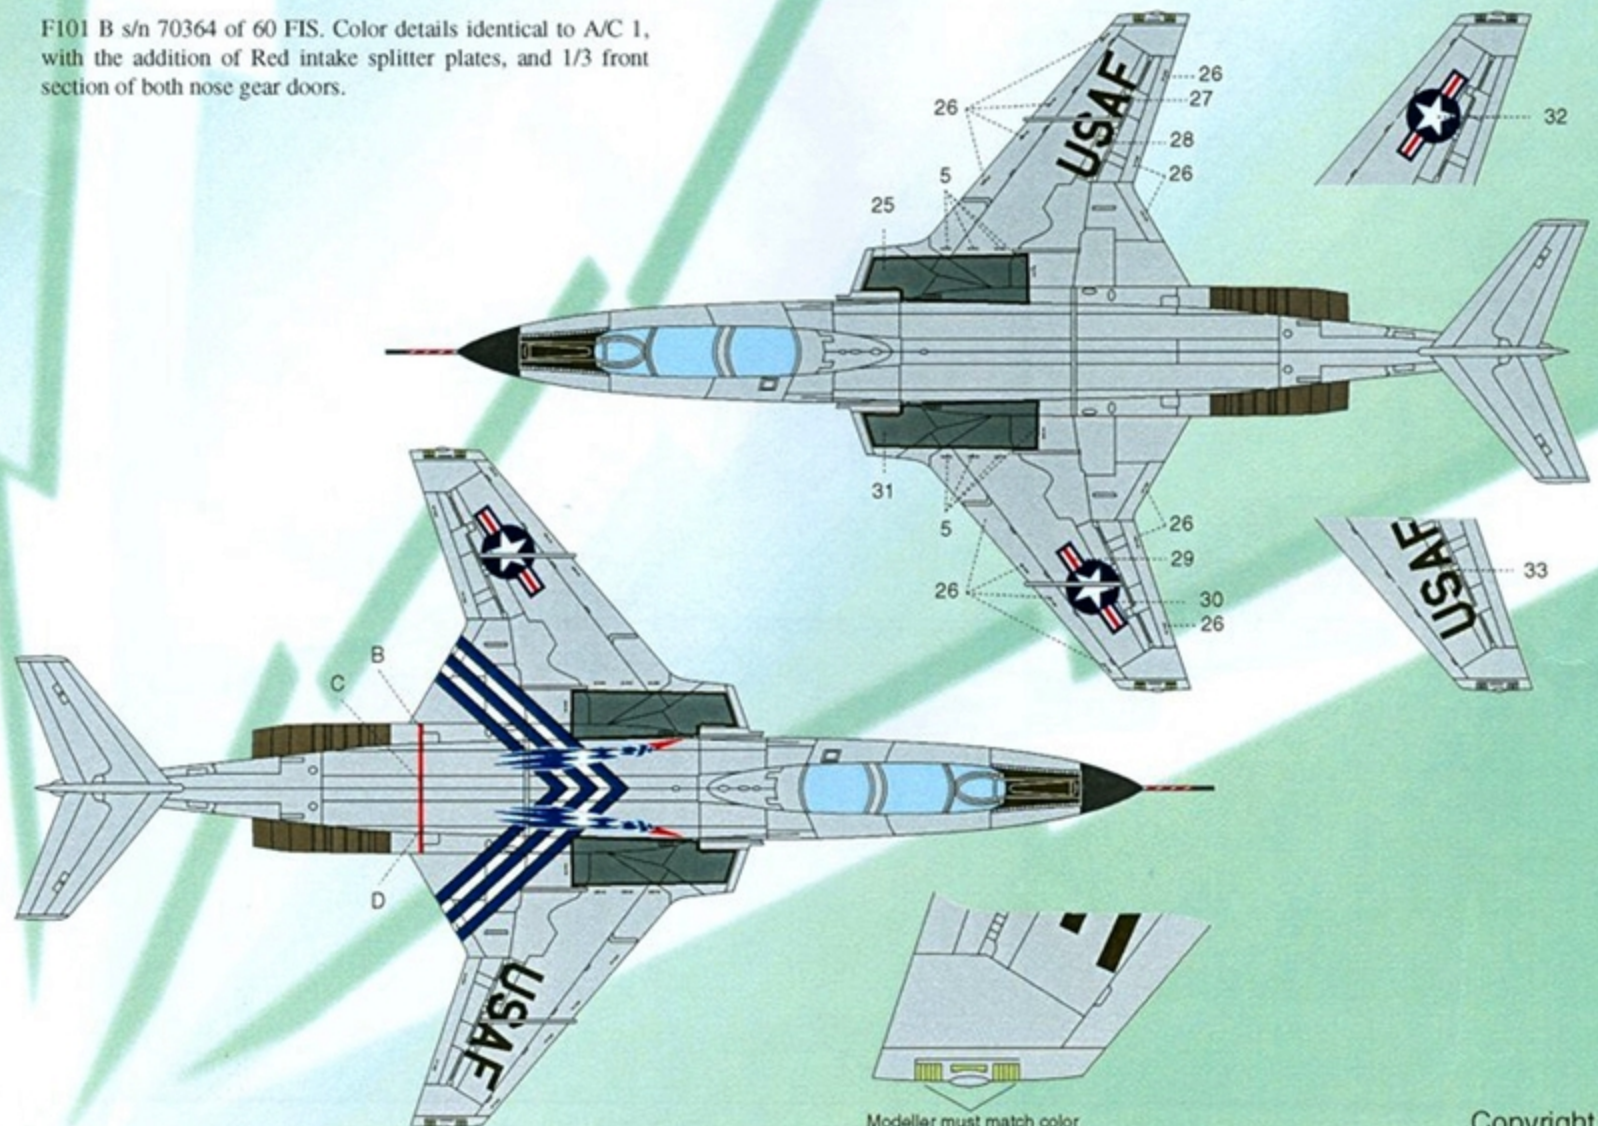

AeroMaster™

PRODUCTS

F-101 B
V O O D O O

Suggested Kit: Monogram F-101B Voodoo

F101 B s/n 70364 of 60 FIS. Color details identical to A/C 1, with the addition of Red intake splitter plates, and 1/3 front section of both nose gear doors.

Modeller must match color and paint Wing Tip Formation Lights (use square supplied, decal E)