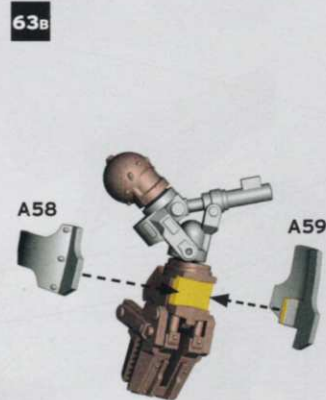

MAULER BOLT CANNON

50A

50B

51

52A

52B

53

54A

54B

DARKFIRE CANNON

MULTI-MELTA

DARKFIRE CANNON

MULTI-MELTA

SHOCK CHARGERS

POWER BLADE ARRAY

64A