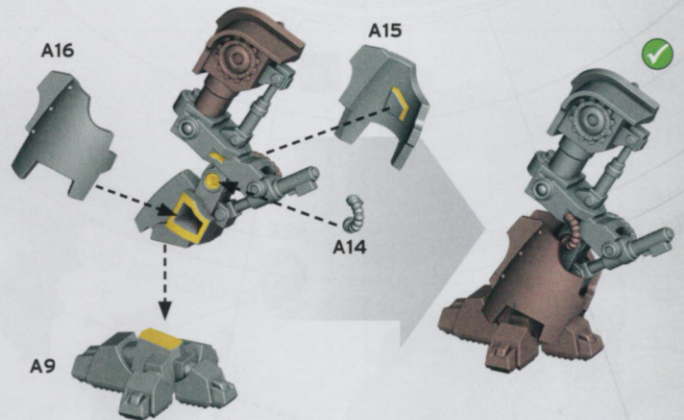

CASTELLAX BATTLE-AUTOMATA MANIPLE

39A

39B

39c

40A

40B

40c

41A

MAULER BOLT CANNON

50A

50B

51

52A

52B

53

54A

54B

DARKFIRE CANNON

MULTI-MELTA

DARKFIRE CANNON

MULTI-MELTA

SHOCK CHARGERS

POWER BLADE ARRAY

64A