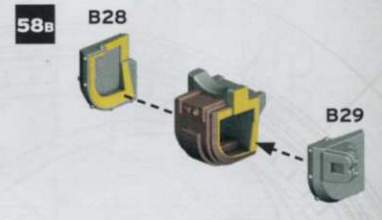

54B

DARKFIRE CANNON

MULTI-MELTA

DARKFIRE CANNON

MULTI-MELTA

SHOCK CHARGERS

POWER BLADE ARRAY

64A