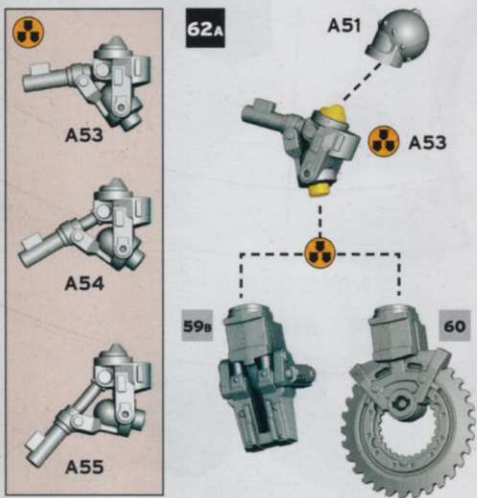

MAULER BOLT CANNON

50A

50B

51

52A

52B

53

54A

54B

DARKFIRE CANNON

MULTI-MELTA

DARKFIRE CANNON

MULTI-MELTA

SHOCK CHARGERS

POWER BLADE ARRAY

64A