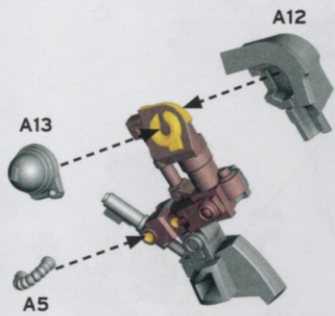

CASTELLAX BATTLE-AUTOMATA MANIPLE

39A

39B

39c

40A

40B

40c

41A

MAULER BOLT CANNON

50A

50B

51

52A

52B

53

54A

54B

DARKFIRE CANNON

MULTI-MELTA

DARKFIRE CANNON

MULTI-MELTA

SHOCK CHARGERS

POWER BLADE ARRAY

64A