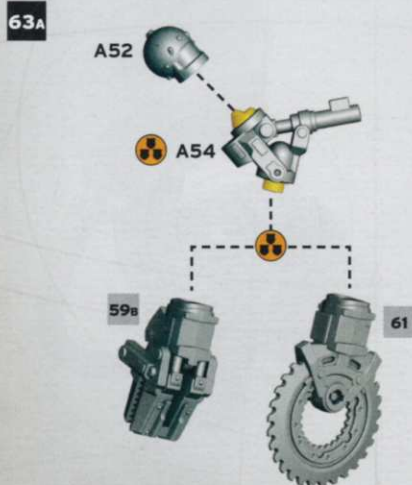

MAULER BOLT CANNON

50A

50B

51

52A

52B

53

54A

54B

DARKFIRE CANNON

MULTI-MELTA

DARKFIRE CANNON

MULTI-MELTA

SHOCK CHARGERS

POWER BLADE ARRAY

64A