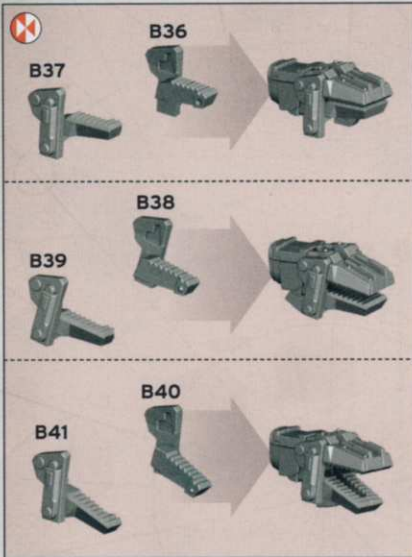

MAULER BOLT CANNON

50A

50B

51

52A

52B

53

54A

54B

DARKFIRE CANNON

MULTI-MELTA

DARKFIRE CANNON

MULTI-MELTA

SHOCK CHARGERS

POWER BLADE ARRAY

64A