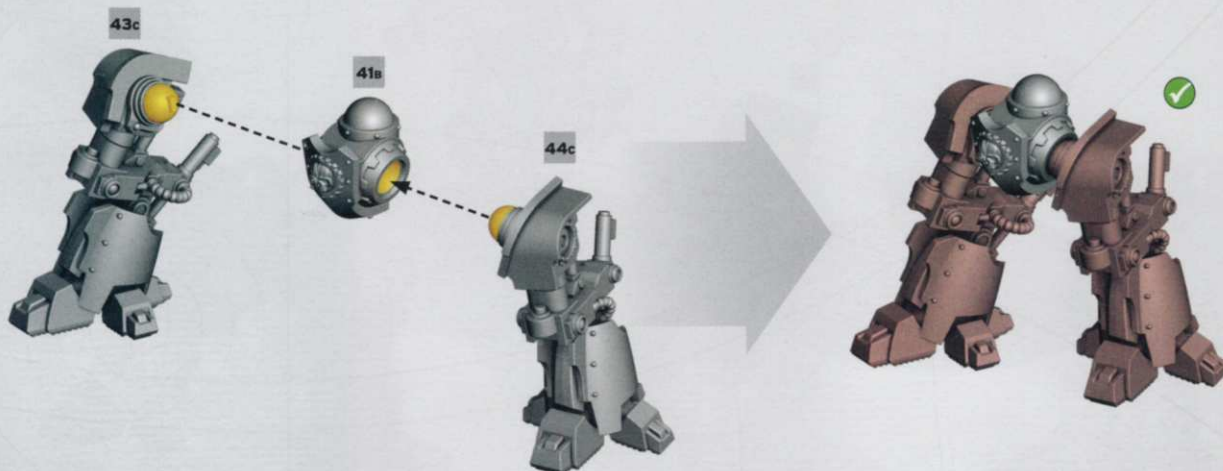

43A

43B

43c

44A

44B

44c

45