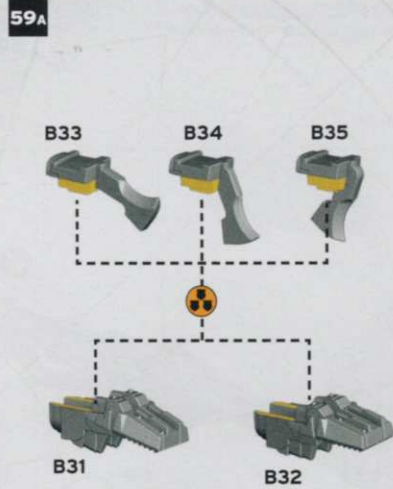

MAULER BOLT CANNON

50A

50B

51

52A

52B

53

54A

54B

DARKFIRE CANNON

MULTI-MELTA

DARKFIRE CANNON

MULTI-MELTA

SHOCK CHARGERS

POWER BLADE ARRAY

64A