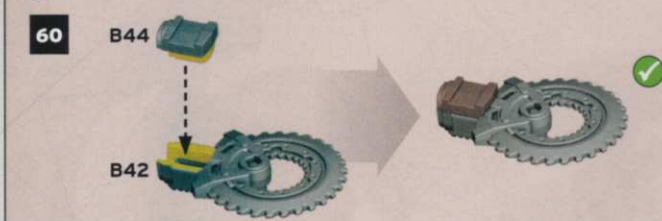

54B

DARKFIRE CANNON

MULTI-MELTA

DARKFIRE CANNON

MULTI-MELTA

SHOCK CHARGERS

POWER BLADE ARRAY

64A