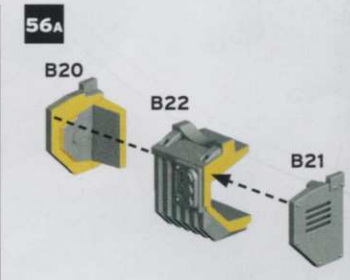

54B

DARKFIRE CANNON

MULTI-MELTA

DARKFIRE CANNON

MULTI-MELTA

SHOCK CHARGERS

POWER BLADE ARRAY

64A