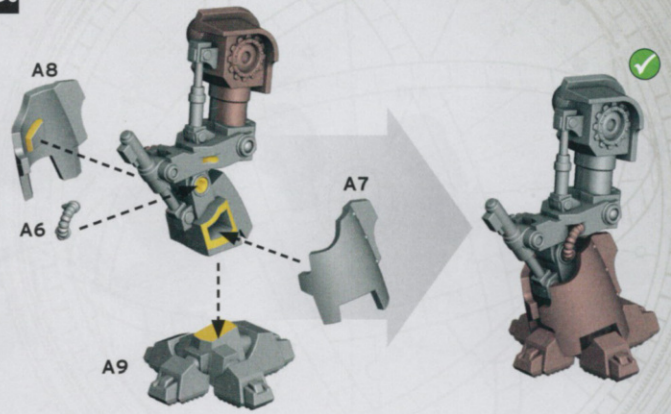

CASTELLAX BATTLE-AUTOMATA MANIPLE

39A

39B

39c

40A

40B

40c

41A

MAULER BOLT CANNON

50A

50B

51

52A

52B

53

54A

54B

DARKFIRE CANNON

MULTI-MELTA

DARKFIRE CANNON

MULTI-MELTA

SHOCK CHARGERS

POWER BLADE ARRAY

64A