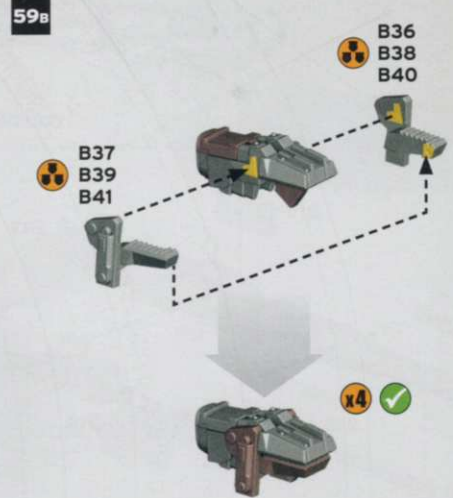

54B

DARKFIRE CANNON

MULTI-MELTA

DARKFIRE CANNON

MULTI-MELTA

SHOCK CHARGERS

POWER BLADE ARRAY

64A