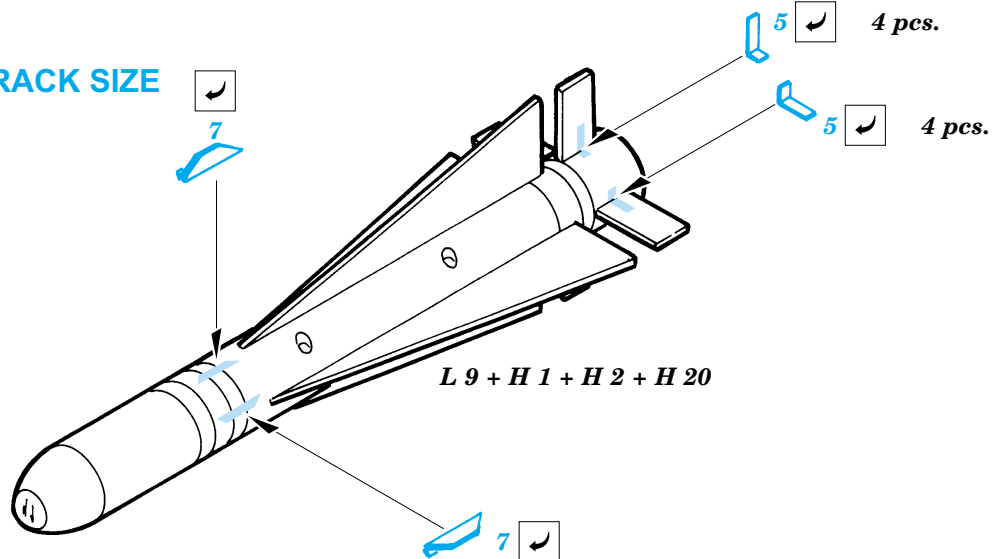

GBU-8 2 pcs.

CBU-52 6 pcs.

MK-20 2 pcs.

MK-82 12 pcs.

AMG-65 6 pcs.

SEE FOR BOMB RACK SIZE

FUEL TANK

- REFERENCES:**
- Sqadron/Signal Publ.: Walk Around # 5517 - A-10 Warthog
 - Verlinden Publ.: Lock On # 7 - A-10 Thunderbolt
 - Detail & Scale # 19 - A-10 Warthog
 - Aeroguide # 23 - Thunderbolt II
 - Windrow & Greene - Wings 1 - F-15E
 - <http://www.aircraftresourcecenter.com>