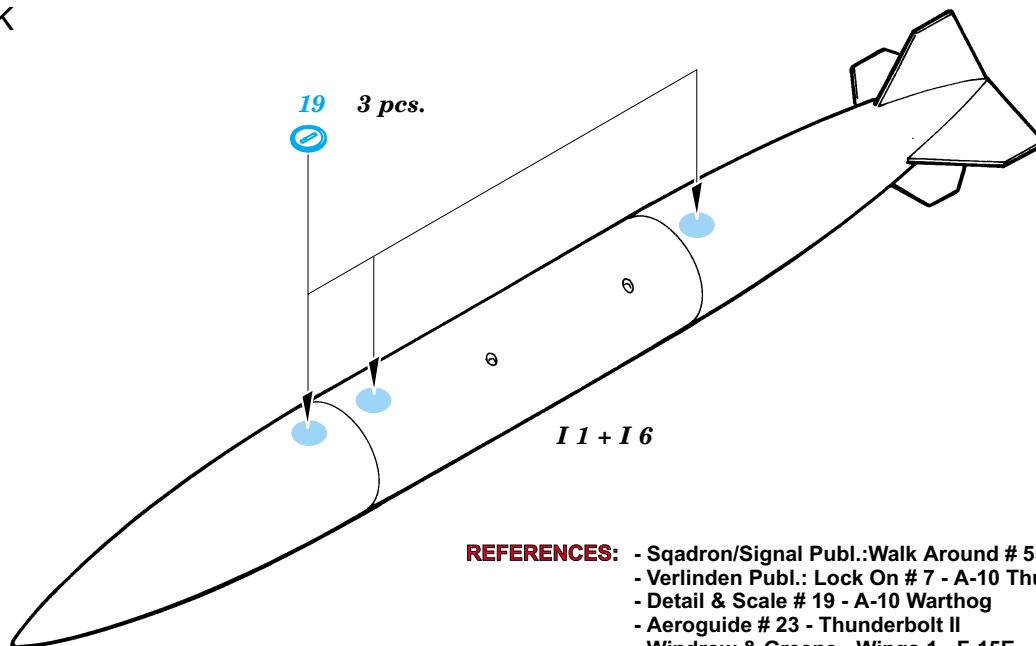

GBU-8 2 pcs.

CBU-52 6 pcs.

MK-20 2 pcs.

MK-82 12 pcs.

AMG-65 6 pcs.

SEE FOR BOMB RACK SIZE

FUEL TANK

- REFERENCES:**
- Sqadron/Signal Publ.: Walk Around # 5517 - A-10 Warthog
 - Verlinden Publ.: Lock On # 7 - A-10 Thunderbolt
 - Detail & Scale # 19 - A-10 Warthog
 - Aeroguide # 23 - Thunderbolt II
 - Windrow & Greene - Wings 1 - F-15E
 - <http://www.aircraftresourcecenter.com>