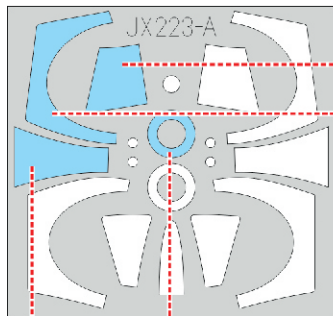

TF-104G TFace

JX 223

for kit **ITALERI**

scale **1/32**

OUTSIDE

1/2

3F

1F

15F

3F

5F

INSIDE

5F

LIQUID MASK

1F

16F