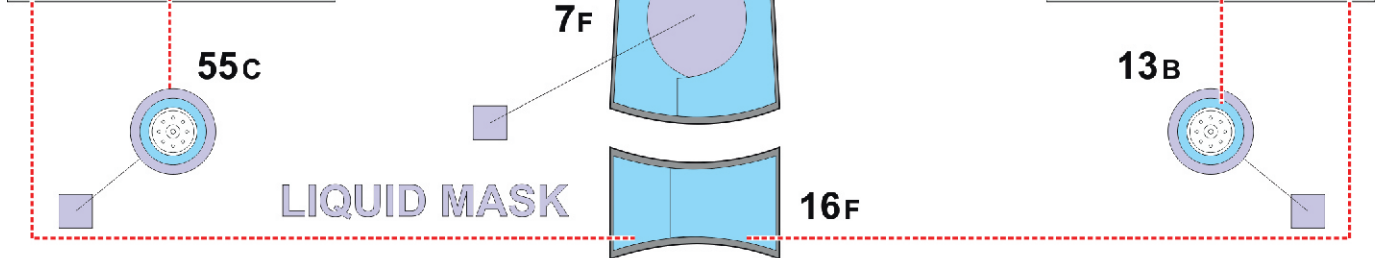

TF-104G TFace

JX 223

for kit **ITALERI**

scale **1/32**

OUTSIDE

1/2

3F

1F