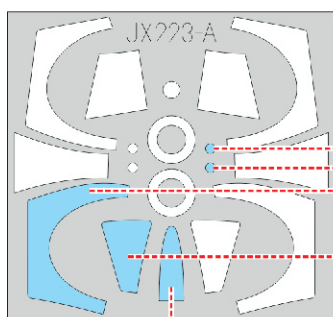

TF-104G TFace

JX 223

for kit **ITALERI**

scale **1/32**

OUTSIDE

1/2

3F

1F

15F

3F

5F

INSIDE

5F

LIQUID MASK

1F

16F