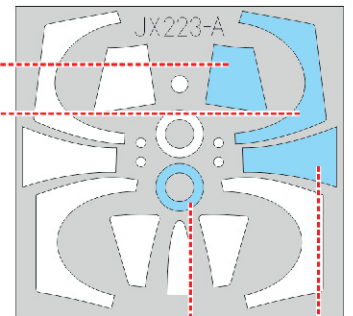

TF-104G TFace

JX 223

for kit **ITALERI**

scale **1/32**

OUTSIDE

1/2

3F

1F

15F

3F

5F

INSIDE

5F

LIQUID MASK

1F

16F