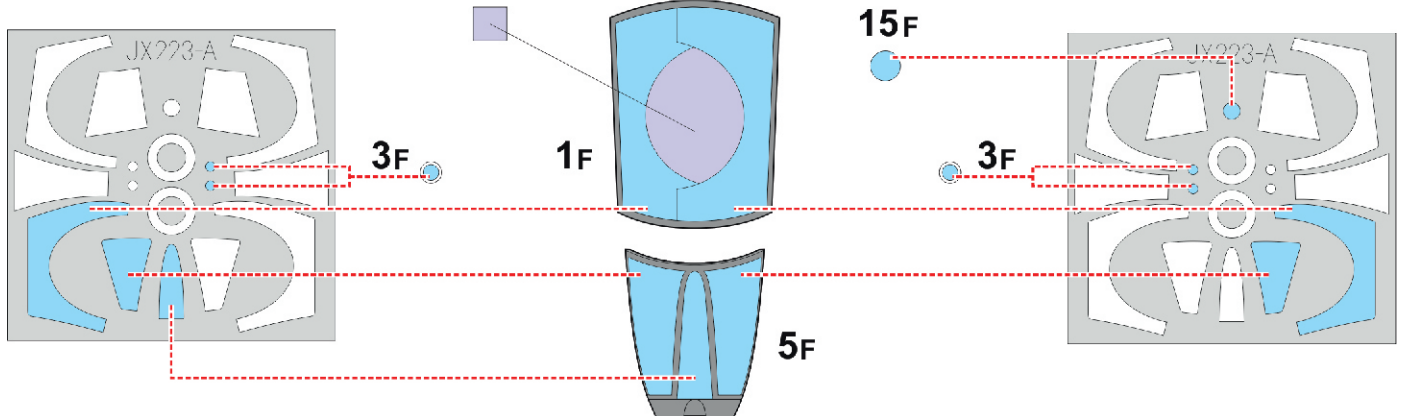

TF-104G TFace

JX 223

for kit **ITALERI**

scale **1/32**

OUTSIDE

1/2

3F

1F

15F

3F

5F

INSIDE

5F

LIQUID MASK

1F

16F