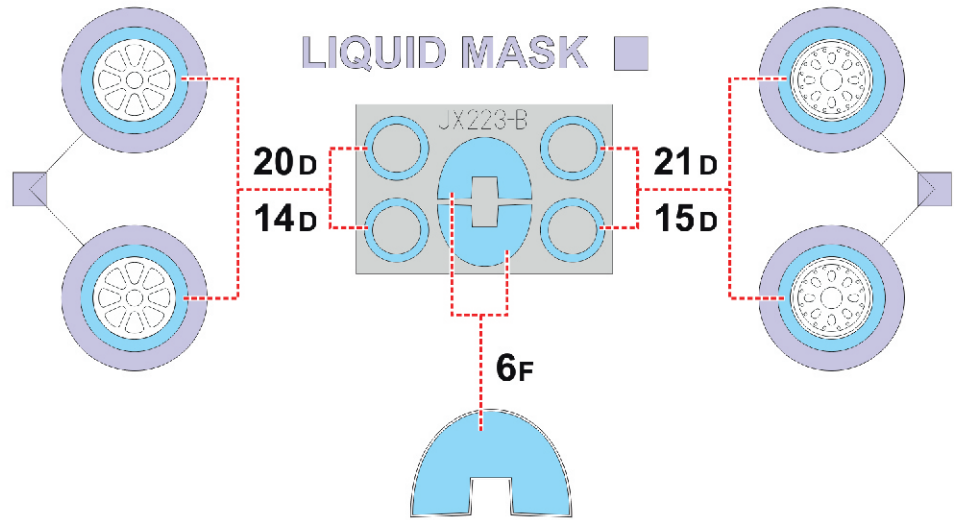

TF-104G TFace

JX 223

for kit **ITALERI**

scale **1/32**

OUTSIDE

1/2

3F

1F

15F

3F

5F

INSIDE

5F

LIQUID MASK

1F

16F