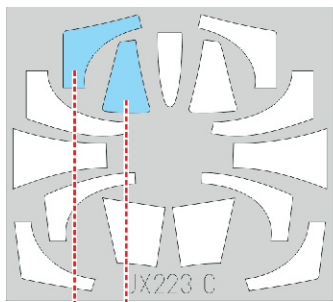

TF-104G TFace

JX 223

for kit **ITALERI**

scale **1/32**

OUTSIDE

1/2

3F

1F

15F

3F

5F

INSIDE

5F

LIQUID MASK

1F

16F