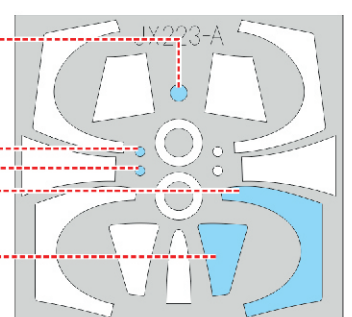

TF-104G TFace

JX 223

for kit **ITALERI**

scale **1/32**

OUTSIDE

1/2

3F

1F

15F

3F

5F

INSIDE

5F

LIQUID MASK

1F

16F