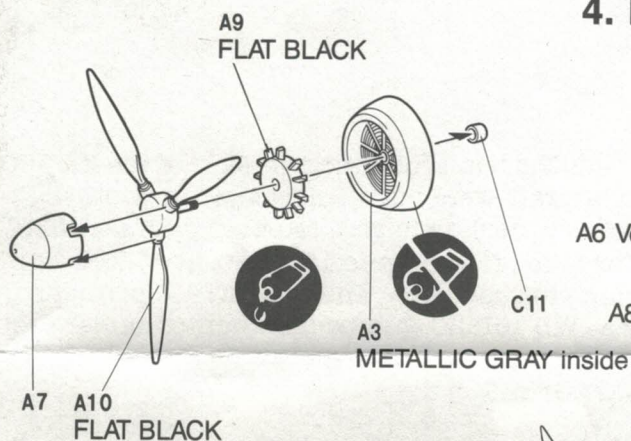

FOCKE-WULF FW190A6/8

The Focke-Wulf Fw 190A-8 Würger (Butcher Bird), was the last production version of the Fw 190 series with a radial engine. In 1944 over 1300 of these aircraft were built, more than any other Fw 190 version. The engine was an MW-50 boosted, (methanol- water), twin row, fourteen cylinder, BMW 801 D-2. This engine combination produced 1700 h.p. for take-off and up to 1440 h.p. at 18,700 feet. Normal armament was made up of two MG 151 cannons in each wing and two MG 131 cannons in the fuselage, however, a common addition to this was a WB 151/20 gun pack mounted under each wing. When an Fw 190A-8 was fitted with these gun packs they were redesignated as Fw 190A-8/R-1. The decals in this kit are for an Fw 190A-8 of the III/JG "Grün Herz".

Cut away
Couper
Scheiden
Cortar
Tagliare
Cortar
Snijden

Optional parts
Choix
Auswahlmöglichkeit
Eleccion
Scelta
Opcao
Keuze

3

Repeat operation
Répéter l'opération
Vorgang wiederholen
Ripetir la operacion
Ripetere
Repitir a operação
Herhalen

1. Cockpit

2. Interior

3. Engine

4. Fuselage

5. Wing

6. Landing Gear

7. Landing Gear Attachment

8. Drop Tank/Bomb