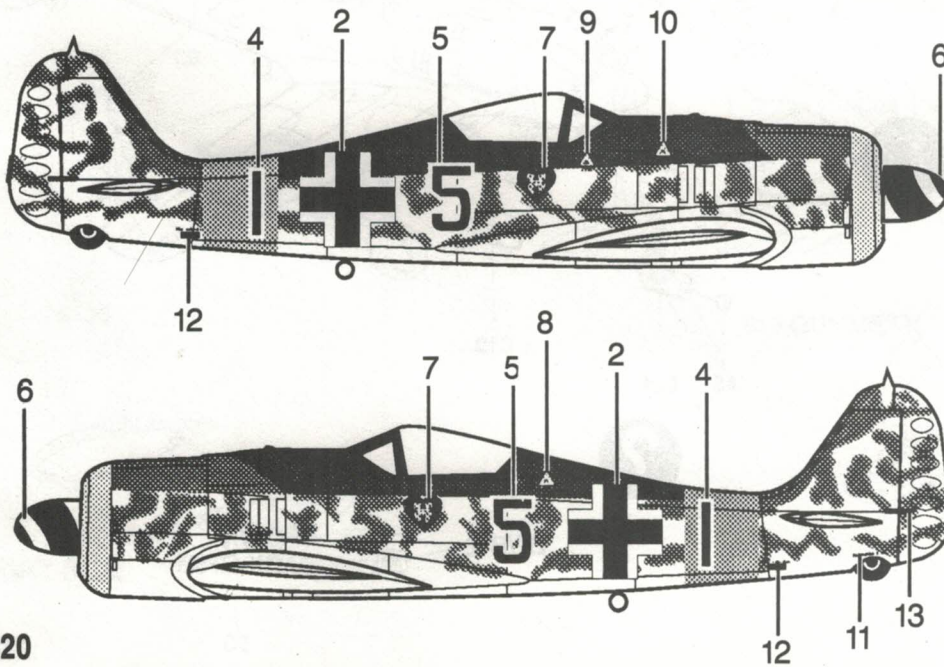

FOCKE-WULF FW190A6/8

The Focke-Wulf Fw 190A-8 Würger (Butcher Bird), was the last production version of the Fw 190 series with a radial engine. In 1944 over 1300 of these aircraft were built, more than any other Fw 190 version. The engine was an MW-50 boosted, (methanol- water), twin row, fourteen cylinder, BMW 801 D-2. This engine combination produced 1700 h.p. for take-off and up to 1440 h.p. at 18,700 feet. Normal armament was made up of two MG 151 cannons in each wing and two MG 131 cannons in the fuselage, however, a common addition to this was a WB 151/20 gun pack mounted under each wing. When an Fw 190A-8 was fitted with these gun packs they were redesignated as Fw 190A-8/R-1. The decals in this kit are for an Fw 190A-8 of the III/JG "Grün Herz".

1. Cockpit

2. Interior

3. Engine

4. Fuselage

5. Wing

6. Landing Gear

7. Landing Gear Attachment

8. Drop Tank/Bomb

9. Wing Attachment

10. Final Assembly (Lower)

11. Final Assembly (Upper)

Painting and Decal Placement.

ENGLISH	FRENCH	GERMAN	SPANISH	ITALIAN
BLACK	NOIR	SCHWARZ	NEGRO	NERO
SILVER	ARGENT	SILBERN	PLATA	ARGENTO
GUNMETAL	METALLIC	METALLIC	METALICO	METALLICO
METALLIC	METALLIC	METALLIEK	METALICO	METALLICO
GRAY	GRIS	GRAU	GRIS	GBIGIO
LT GRAY	GRIS CLAIR	HELLGRAU	GRIS CLARO	GRIGIO CHIARO
RED	ROUGE	ROT	ROJO	ROSSO
YELLOW	JAUNE	GELB	AMARILLO	GIALLO
BLUE	BLEU	BLAU	AZUL	BLU
ORANGE	ORANGE	ORANGE	NARANJADO	ARANCIO
GREEN	VERT	GRUN	VERDE	VERDE
BROWN	BRUN	BRAUN	MARRON	MARRONE
FLAT	TERNE	GLANZLOSES	APAGADO	OPACO
CLEAR	CLAIR	KLAR	CLARO	CHIARO

© 1992 Minicraft Models Inc.

Same position
left side.

Bottom of right wing.

-  Black Green
-  Dark Green
-  Blue
-  Orange
-  Light Blue.

2120

ACADEMY
HOBBY MODEL KITS