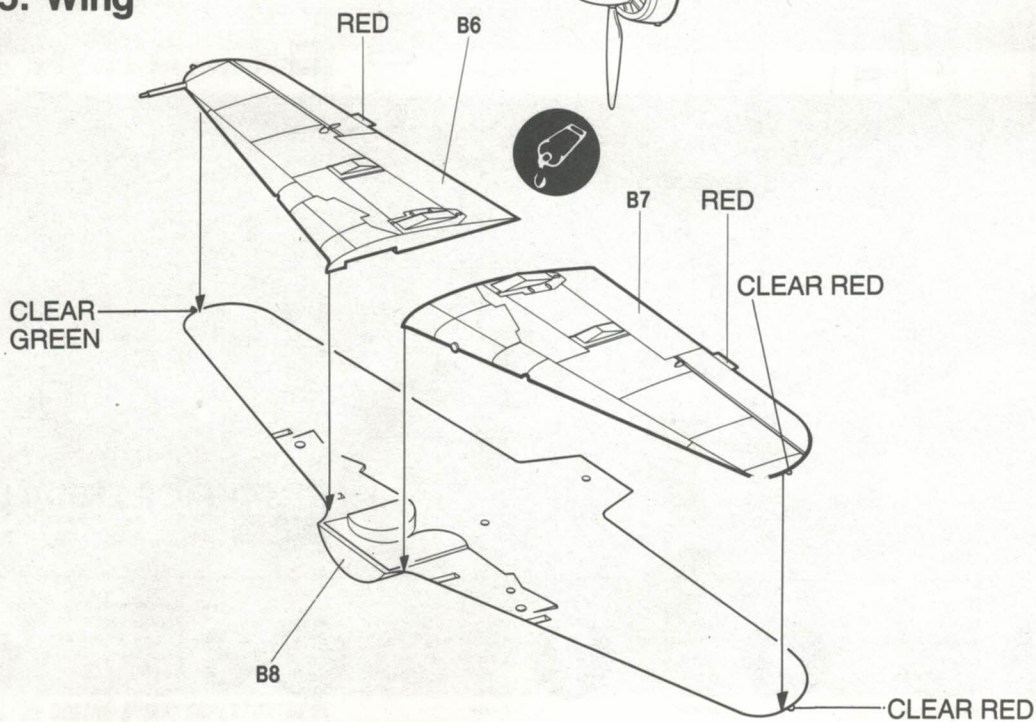

FOCKE-WULF FW190A6/8

The Focke-Wulf Fw 190A-8 Würger (Butcher Bird), was the last production version of the Fw 190 series with a radial engine. In 1944 over 1300 of these aircraft were built, more than any other Fw 190 version. The engine was an MW-50 boosted, (methanol- water), twin row, fourteen cylinder, BMW 801 D-2. This engine combination produced 1700 h.p. for take-off and up to 1440 h.p. at 18,700 feet. Normal armament was made up of two MG 151 cannons in each wing and two MG 131 cannons in the fuselage, however, a common addition to this was a WB 151/20 gun pack mounted under each wing. When an Fw 190A-8 was fitted with these gun packs they were redesignated as Fw 190A-8/R-1. The decals in this kit are for an Fw 190A-8 of the III/JG "Grün Herz".

1. Cockpit

2. Interior

3. Engine

4. Fuselage

5. Wing

6. Landing Gear

7. Landing Gear Attachment

8. Drop Tank/Bomb