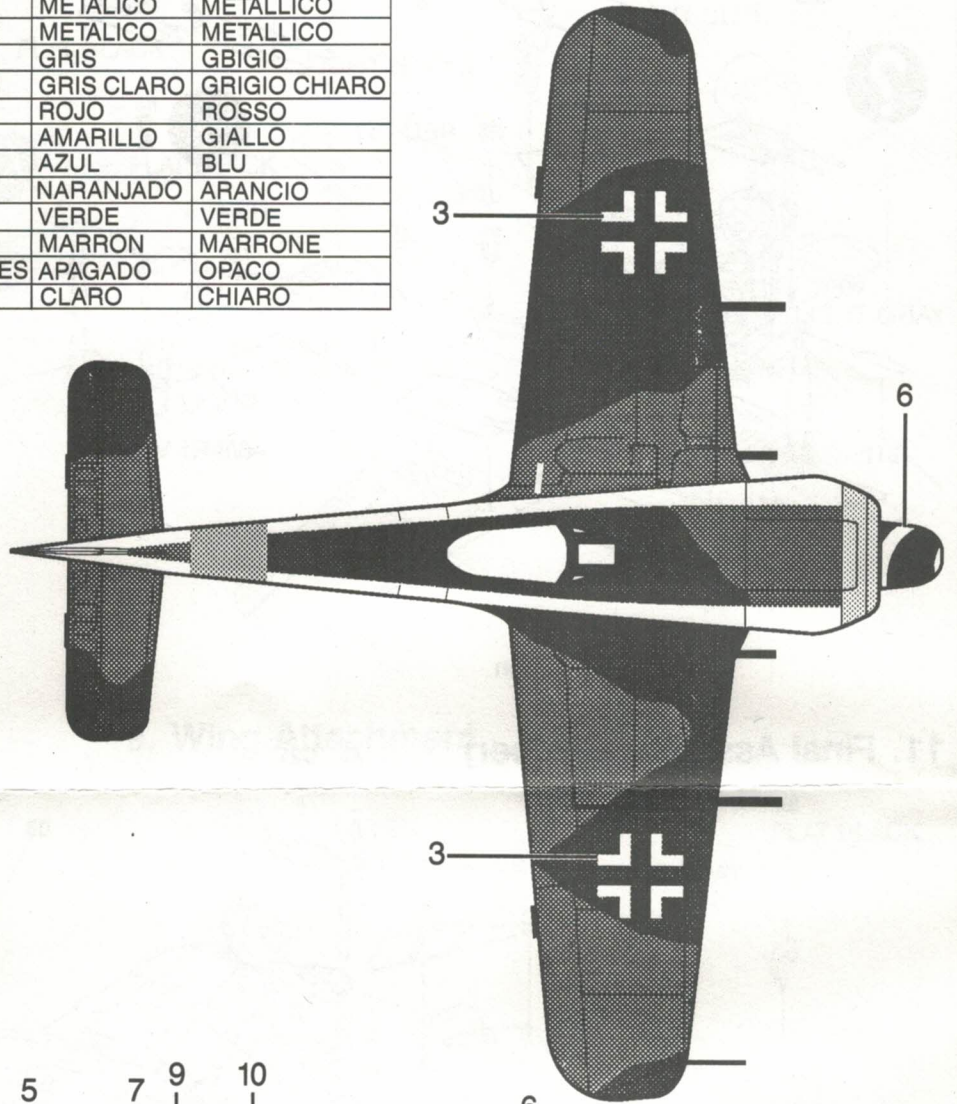

FOCKE-WULF FW190A6/8

The Focke-Wulf Fw 190A-8 Würger (Butcher Bird), was the last production version of the Fw 190 series with a radial engine. In 1944 over 1300 of these aircraft were built, more than any other Fw 190 version. The engine was an MW-50 boosted, (methanol- water), twin row, fourteen cylinder, BMW 801 D-2. This engine combination produced 1700 h.p. for take-off and up to 1440 h.p. at 18,700 feet. Normal armament was made up of two MG 151 cannons in each wing and two MG 131 cannons in the fuselage, however, a common addition to this was a WB 151/20 gun pack mounted under each wing. When an Fw 190A-8 was fitted with these gun packs they were redesignated as Fw 190A-8/R-1. The decals in this kit are for an Fw 190A-8 of the III/JG "Grün Herz".

1. Cockpit

2. Interior

3. Engine

4. Fuselage

5. Wing

6. Landing Gear

7. Landing Gear Attachment

8. Drop Tank/Bomb

9. Wing Attachment

10. Final Assembly (Lower)

11. Final Assembly (Upper)

Painting and Decal Placement.

ENGLISH	FRENCH	GERMAN	SPANISH	ITALIAN
BLACK	NOIR	SCHWARZ	NEGRO	NERO
SILVER	ARGENT	SILBERN	PLATA	ARGENTO
GUNMETAL	METALLIC	METALLIC	METALICO	METALLICO
METALLIC	METALLIC	METALLIEK	METALICO	METALLICO
GRAY	GRIS	GRAU	GRIS	GBIGIO
LT GRAY	GRIS CLAIR	HELLGRAU	GRIS CLARO	GRIGIO CHIARO
RED	ROUGE	ROT	ROJO	ROSSO
YELLOW	JAUNE	GELB	AMARILLO	GIALLO
BLUE	BLEU	BLAU	AZUL	BLU
ORANGE	ORANGE	ORANGE	NARANJADO	ARANCIO
GREEN	VERT	GRUN	VERDE	VERDE
BROWN	BRUN	BRAUN	MARRON	MARRONE
FLAT	TERNE	GLANZLOSES	APAGADO	OPACO
CLEAR	CLAIR	KLAR	CLARO	CHIARO

© 1992 Minicraft Models Inc.

Same position
left side.

Bottom of right wing.

-  Black Green
-  Dark Green
-  Blue
-  Orange
-  Light Blue.

2120

ACADEMY
HOBBY MODEL KITS