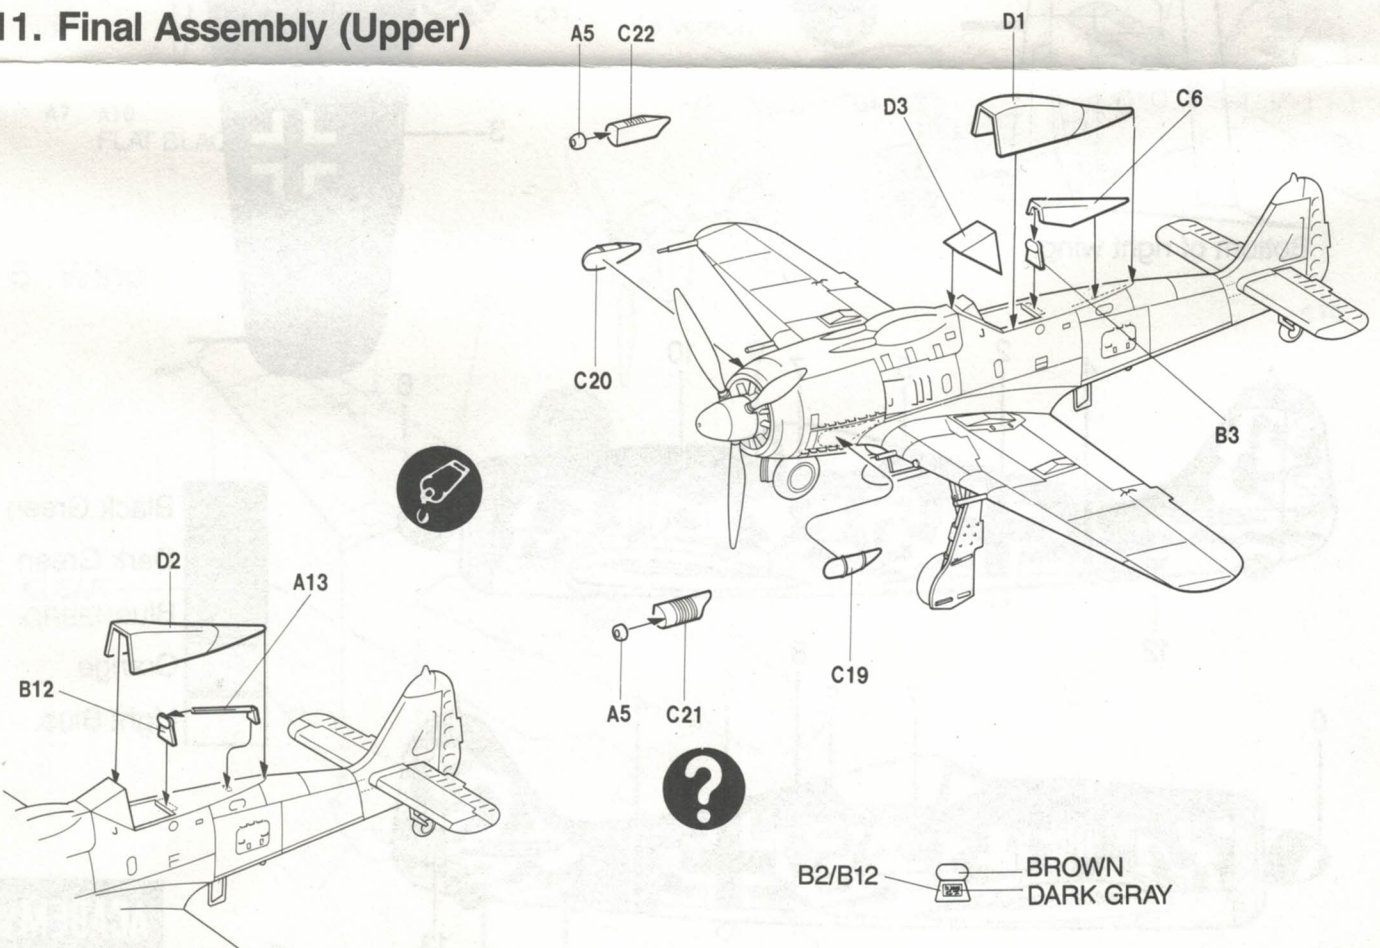

11. Final Assembly (Upper)