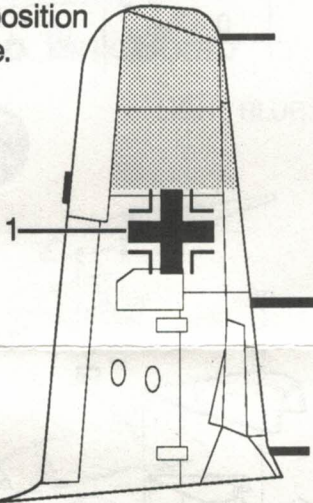

FOCKE-WULF FW190A6/8

The Focke-Wulf Fw 190A-8 Würger (Butcher Bird), was the last production version of the Fw 190 series with a radial engine. In 1944 over 1300 of these aircraft were built, more than any other Fw 190 version. The engine was an MW-50 boosted, (methanol- water), twin row, fourteen cylinder, BMW 801 D-2. This engine combination produced 1700 h.p. for take-off and up to 1440 h.p. at 18,700 feet. Normal armament was made up of two MG 151 cannons in each wing and two MG 131 cannons in the fuselage, however, a common addition to this was a WB 151/20 gun pack mounted under each wing. When an Fw 190A-8 was fitted with these gun packs they were redesignated as Fw 190A-8/R-1. The decals in this kit are for an Fw 190A-8 of the III/JG "Grün Herz".

1. Cockpit

2. Interior

3. Engine

4. Fuselage

5. Wing

6. Landing Gear

7. Landing Gear Attachment

8. Drop Tank/Bomb

9. Wing Attachment

10. Final Assembly (Lower)

11. Final Assembly (Upper)

Painting and Decal Placement.

ENGLISH	FRENCH	GERMAN	SPANISH	ITALIAN
BLACK	NOIR	SCHWARZ	NEGRO	NERO
SILVER	ARGENT	SILBERN	PLATA	ARGENTO
GUNMETAL	METALLIC	METALLIC	METALICO	METALLICO
METALLIC	METALLIC	METALLIEK	METALICO	METALLICO
GRAY	GRIS	GRAU	GRIS	GBIGIO
LT GRAY	GRIS CLAIR	HELLGRAU	GRIS CLARO	GRIGIO CHIARO
RED	ROUGE	ROT	ROJO	ROSSO
YELLOW	JAUNE	GELB	AMARILLO	GIALLO
BLUE	BLEU	BLAU	AZUL	BLU
ORANGE	ORANGE	ORANGE	NARANJADO	ARANCIO
GREEN	VERT	GRUN	VERDE	VERDE
BROWN	BRUN	BRAUN	MARRON	MARRONE
FLAT	TERNE	GLANZLOSES	APAGADO	OPACO
CLEAR	CLAIR	KLAR	CLARO	CHIARO

© 1992 Minicraft Models Inc.

Same position
left side.

Bottom of right wing.

-  Black Green
-  Dark Green
-  Blue
-  Orange
-  Light Blue.

2120

ACADEMY
HOBBY MODEL KITS