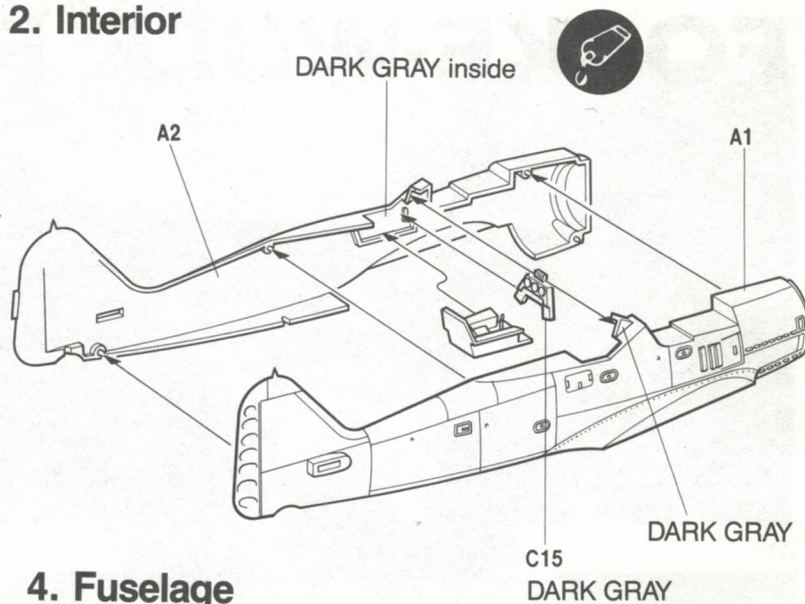

FOCKE-WULF FW190A6/8

The Focke-Wulf Fw 190A-8 Würger (Butcher Bird), was the last production version of the Fw 190 series with a radial engine. In 1944 over 1300 of these aircraft were built, more than any other Fw 190 version. The engine was an MW-50 boosted, (methanol- water), twin row, fourteen cylinder, BMW 801 D-2. This engine combination produced 1700 h.p. for take-off and up to 1440 h.p. at 18,700 feet. Normal armament was made up of two MG 151 cannons in each wing and two MG 131 cannons in the fuselage, however, a common addition to this was a WB 151/20 gun pack mounted under each wing. When an Fw 190A-8 was fitted with these gun packs they were redesignated as Fw 190A-8/R-1. The decals in this kit are for an Fw 190A-8 of the III/JG "Grün Herz".

1. Cockpit

2. Interior

3. Engine

4. Fuselage

5. Wing

6. Landing Gear

7. Landing Gear Attachment

8. Drop Tank/Bomb