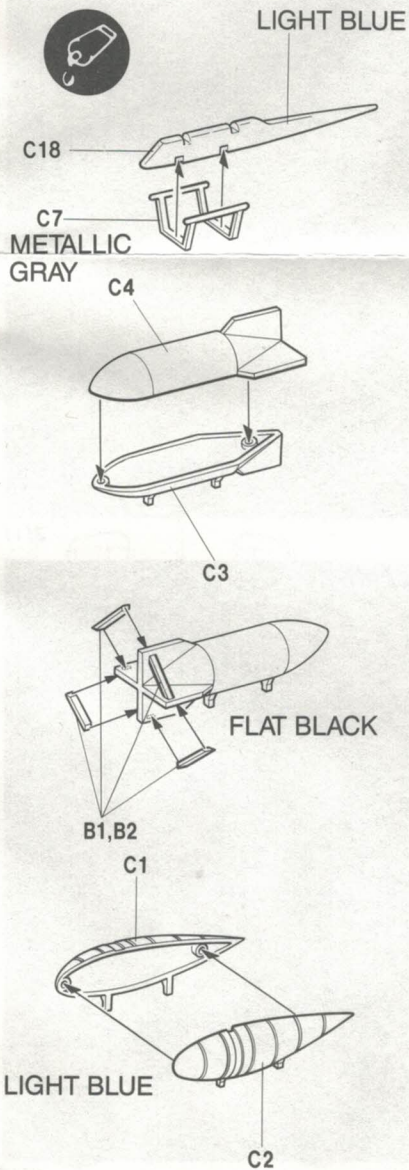

FOCKE-WULF FW190A6/8

The Focke-Wulf Fw 190A-8 Würger (Butcher Bird), was the last production version of the Fw 190 series with a radial engine. In 1944 over 1300 of these aircraft were built, more than any other Fw 190 version. The engine was an MW-50 boosted, (methanol- water), twin row, fourteen cylinder, BMW 801 D-2. This engine combination produced 1700 h.p. for take-off and up to 1440 h.p. at 18,700 feet. Normal armament was made up of two MG 151 cannons in each wing and two MG 131 cannons in the fuselage, however, a common addition to this was a WB 151/20 gun pack mounted under each wing. When an Fw 190A-8 was fitted with these gun packs they were redesignated as Fw 190A-8/R-1. The decals in this kit are for an Fw 190A-8 of the III/JG "Grün Herz".

1. Cockpit

2. Interior

3. Engine

4. Fuselage

5. Wing

6. Landing Gear

7. Landing Gear Attachment

8. Drop Tank/Bomb

9. Wing Attachment

10. Final Assembly (Lower)

11. Final Assembly (Upper)

Painting and Decal Placement.

ENGLISH	FRENCH	GERMAN	SPANISH	ITALIAN
BLACK	NOIR	SCHWARZ	NEGRO	NERO
SILVER	ARGENT	SILBERN	PLATA	ARGENTO
GUNMETAL	METALLIC	METALLIC	METALICO	METALLICO
METALLIC	METALLIC	METALLIEK	METALICO	METALLICO
GRAY	GRIS	GRAU	GRIS	GBIGIO
LT GRAY	GRIS CLAIR	HELLGRAU	GRIS CLARO	GRIGIO CHIARO
RED	ROUGE	ROT	ROJO	ROSSO
YELLOW	JAUNE	GELB	AMARILLO	GIALLO
BLUE	BLEU	BLAU	AZUL	BLU
ORANGE	ORANGE	ORANGE	NARANJADO	ARANCIO
GREEN	VERT	GRUN	VERDE	VERDE
BROWN	BRUN	BRAUN	MARRON	MARRONE
FLAT	TERNE	GLANZLOSES	APAGADO	OPACO
CLEAR	CLAIR	KLAR	CLARO	CHIARO