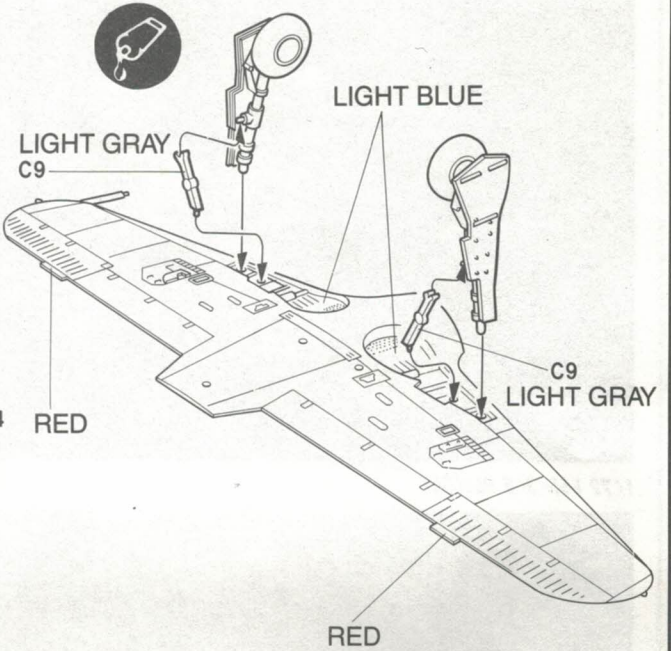

FOCKE-WULF FW190A6/8

The Focke-Wulf Fw 190A-8 Würger (Butcher Bird), was the last production version of the Fw 190 series with a radial engine. In 1944 over 1300 of these aircraft were built, more than any other Fw 190 version. The engine was an MW-50 boosted, (methanol- water), twin row, fourteen cylinder, BMW 801 D-2. This engine combination produced 1700 h.p. for take-off and up to 1440 h.p. at 18,700 feet. Normal armament was made up of two MG 151 cannons in each wing and two MG 131 cannons in the fuselage, however, a common addition to this was a WB 151/20 gun pack mounted under each wing. When an Fw 190A-8 was fitted with these gun packs they were redesignated as Fw 190A-8/R-1. The decals in this kit are for an Fw 190A-8 of the III/JG "Grün Herz".

1. Cockpit

2. Interior

3. Engine

4. Fuselage

5. Wing

6. Landing Gear

7. Landing Gear Attachment

8. Drop Tank/Bomb