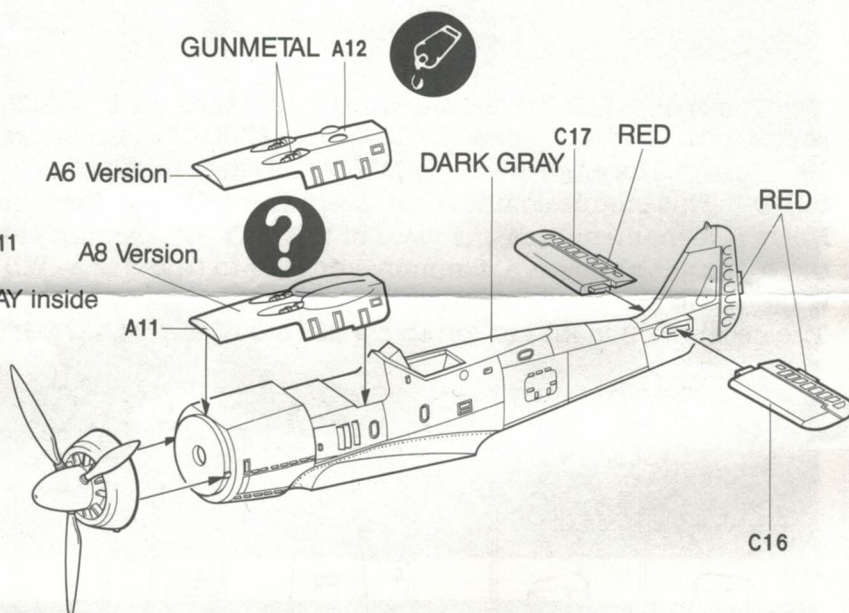

FOCKE-WULF FW190A6/8

The Focke-Wulf Fw 190A-8 Würger (Butcher Bird), was the last production version of the Fw 190 series with a radial engine. In 1944 over 1300 of these aircraft were built, more than any other Fw 190 version. The engine was an MW-50 boosted, (methanol- water), twin row, fourteen cylinder, BMW 801 D-2. This engine combination produced 1700 h.p. for take-off and up to 1440 h.p. at 18,700 feet. Normal armament was made up of two MG 151 cannons in each wing and two MG 131 cannons in the fuselage, however, a common addition to this was a WB 151/20 gun pack mounted under each wing. When an Fw 190A-8 was fitted with these gun packs they were redesignated as Fw 190A-8/R-1. The decals in this kit are for an Fw 190A-8 of the III/JG "Grün Herz".

1. Cockpit

2. Interior

3. Engine

4. Fuselage

5. Wing

6. Landing Gear

7. Landing Gear Attachment

8. Drop Tank/Bomb