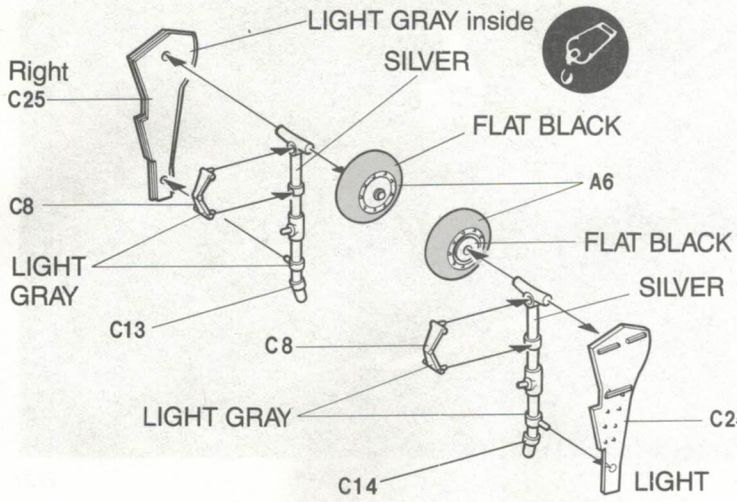

1. Cockpit

2. Interior

3. Engine

4. Fuselage

5. Wing

6. Landing Gear

7. Landing Gear Attachment

8. Drop Tank/Bomb

9. Wing Attachment

10. Final Assembly (Lower)

11. Final Assembly (Upper)

Painting and Decal Placement.

ENGLISH	FRENCH	GERMAN	SPANISH	ITALIAN
BLACK	NOIR	SCHWARZ	NEGRO	NERO
SILVER	ARGENT	SILBERN	PLATA	ARGENTO
GUNMETAL	METALLIC	METALLIC	METALICO	METALLICO
METALLIC	METALLIC	METALLIEK	METALICO	METALLICO
GRAY	GRIS	GRAU	GRIS	GBIGIO
LT GRAY	GRIS CLAIR	HELLGRAU	GRIS CLARO	GRIGIO CHIARO
RED	ROUGE	ROT	ROJO	ROSSO
YELLOW	JAUNE	GELB	AMARILLO	GIALLO
BLUE	BLEU	BLAU	AZUL	BLU
ORANGE	ORANGE	ORANGE	NARANJADO	ARANCIO
GREEN	VERT	GRUN	VERDE	VERDE
BROWN	BRUN	BRAUN	MARRON	MARRONE
FLAT	TERNE	GLANZLOSES	APAGADO	OPACO
CLEAR	CLAIR	KLAR	CLARO	CHIARO