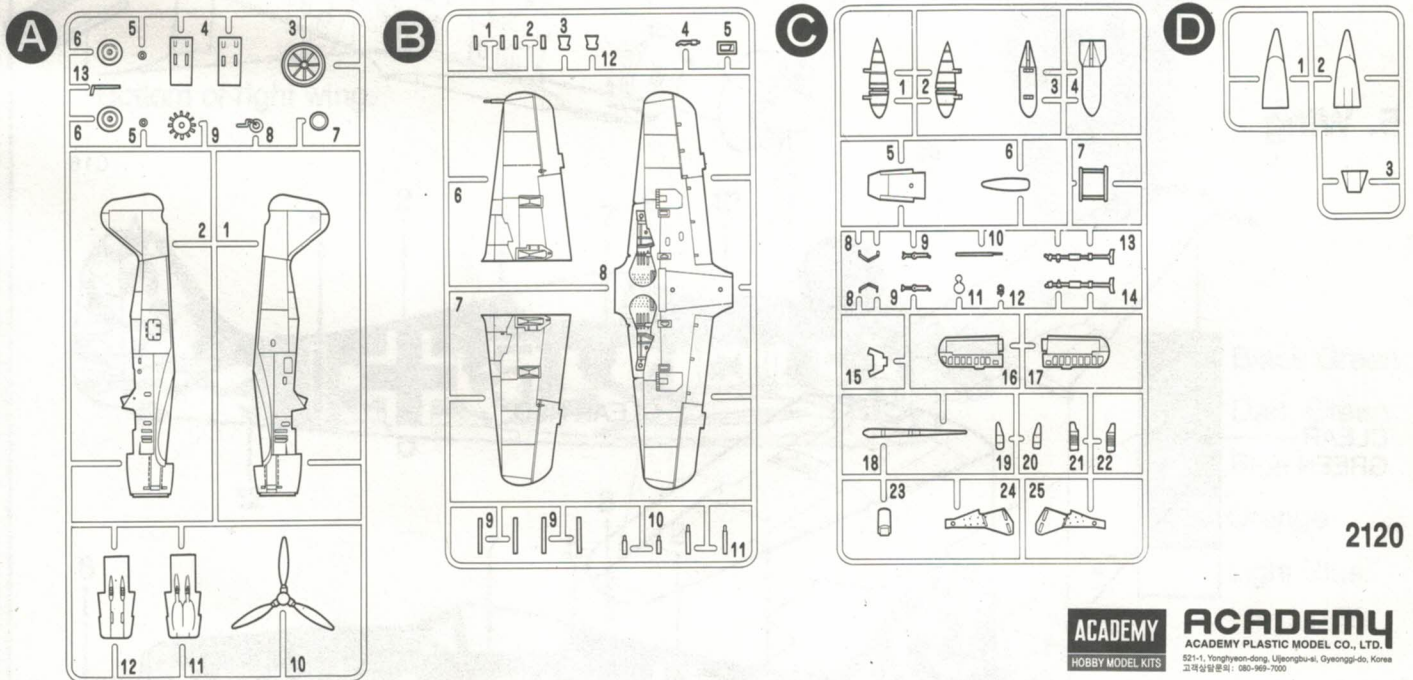

FOCKE-WULF FW190A6/8

The Focke-Wulf Fw 190A-8 Würger (Butcher Bird), was the last production version of the Fw 190 series with a radial engine. In 1944 over 1300 of these aircraft were built, more than any other Fw 190 version. The engine was an MW-50 boosted, (methanol- water), twin row, fourteen cylinder, BMW 801 D-2. This engine combination produced 1700 h.p. for take-off and up to 1440 h.p. at 18,700 feet. Normal armament was made up of two MG 151 cannons in each wing and two MG 131 cannons in the fuselage, however, a common addition to this was a WB 151/20 gun pack mounted under each wing. When an Fw 190A-8 was fitted with these gun packs they were redesignated as Fw 190A-8/R-1. The decals in this kit are for an Fw 190A-8 of the III/JG "Grün Herz".

1. Cockpit

2. Interior

3. Engine

4. Fuselage

5. Wing

6. Landing Gear

7. Landing Gear Attachment

8. Drop Tank/Bomb