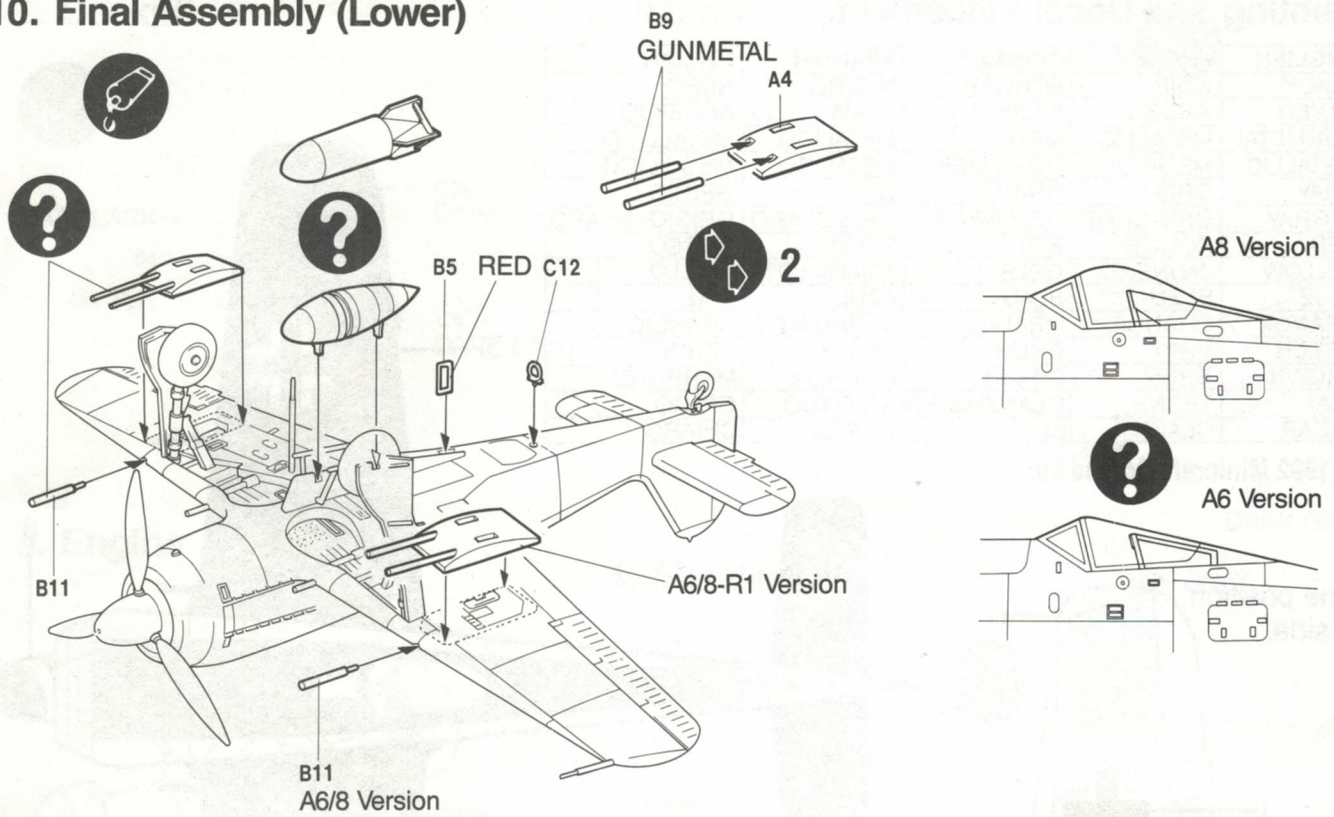

10. Final Assembly (Lower)