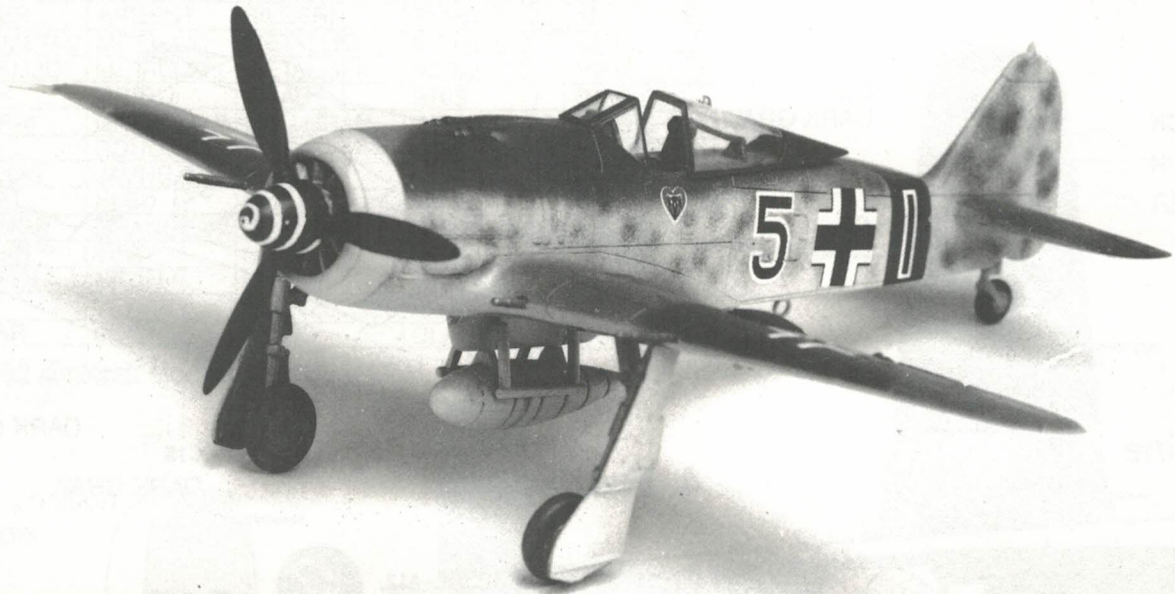

FOCKE-WULF FW190A6/8

The Focke-Wulf Fw 190A-8 Würger (Butcher Bird), was the last production version of the Fw 190 series with a radial engine. In 1944 over 1300 of these aircraft were built, more than any other Fw 190 version. The engine was an MW-50 boosted, (methanol- water), twin row, fourteen cylinder, BMW 801 D-2. This engine combination produced 1700 h.p. for take-off and up to 1440 h.p. at 18,700 feet. Normal armament was made up of two MG 151 cannons in each wing and two MG 131 cannons in the fuselage, however, a common addition to this was a WB 151/20 gun pack mounted under each wing. When an Fw 190A-8 was fitted with these gun packs they were redesignated as Fw 190A-8/R-1. The decals in this kit are for an Fw 190A-8 of the III/JG "Grün Herz".