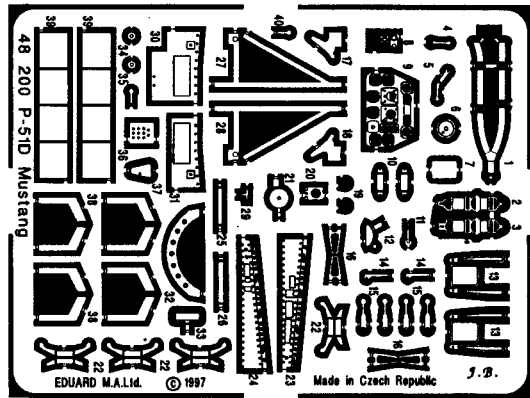

P-51D Mustang

1/48 scale detail set for Tamiya kit

- OPPOSITE SIDE
- REMOVE
- BEND
- REPLACE
- GRIND
- OPTION

A PILOT'S COCKPIT

? parts 4,21-postwar version only

B GUNSIGHT & CANOPY

C UNDERCARRIAGE

D EXTERNAL PARTS