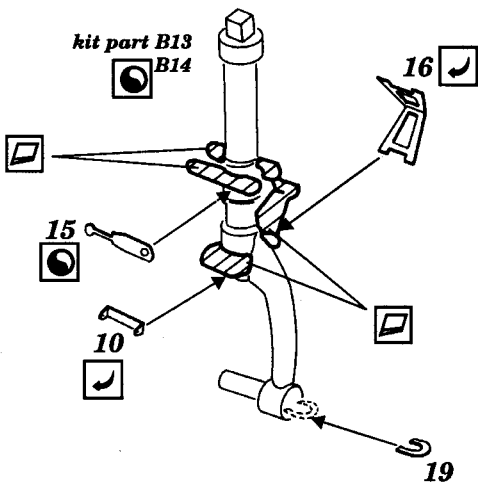

P-51D Mustang

1/48 scale detail set for Tamiya kit

- OPPOSITE SIDE
- REMOVE
- BEND
- REPLACE
- GRIND
- OPTION

A PILOT'S COCKPIT

? parts 4,21-postwar version only

B GUNSIGHT & CANOPY

C UNDERCARRIAGE

D EXTERNAL PARTS