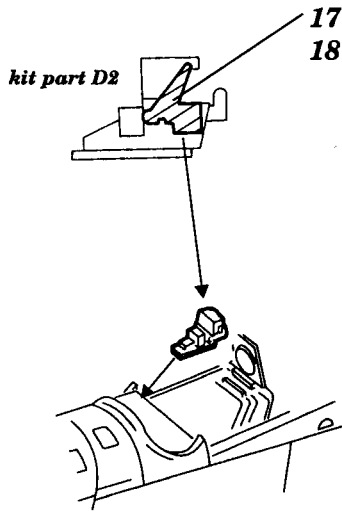

P-51D Mustang

1/48 scale detail set for Tamiya kit

- OPPOSITE SIDE
- REMOVE
- BEND
- REPLACE
- GRIND
- OPTION

A PILOT'S COCKPIT

? parts 4,21-postwar version only

B GUNSIGHT & CANOPY

C UNDERCARRIAGE

D EXTERNAL PARTS