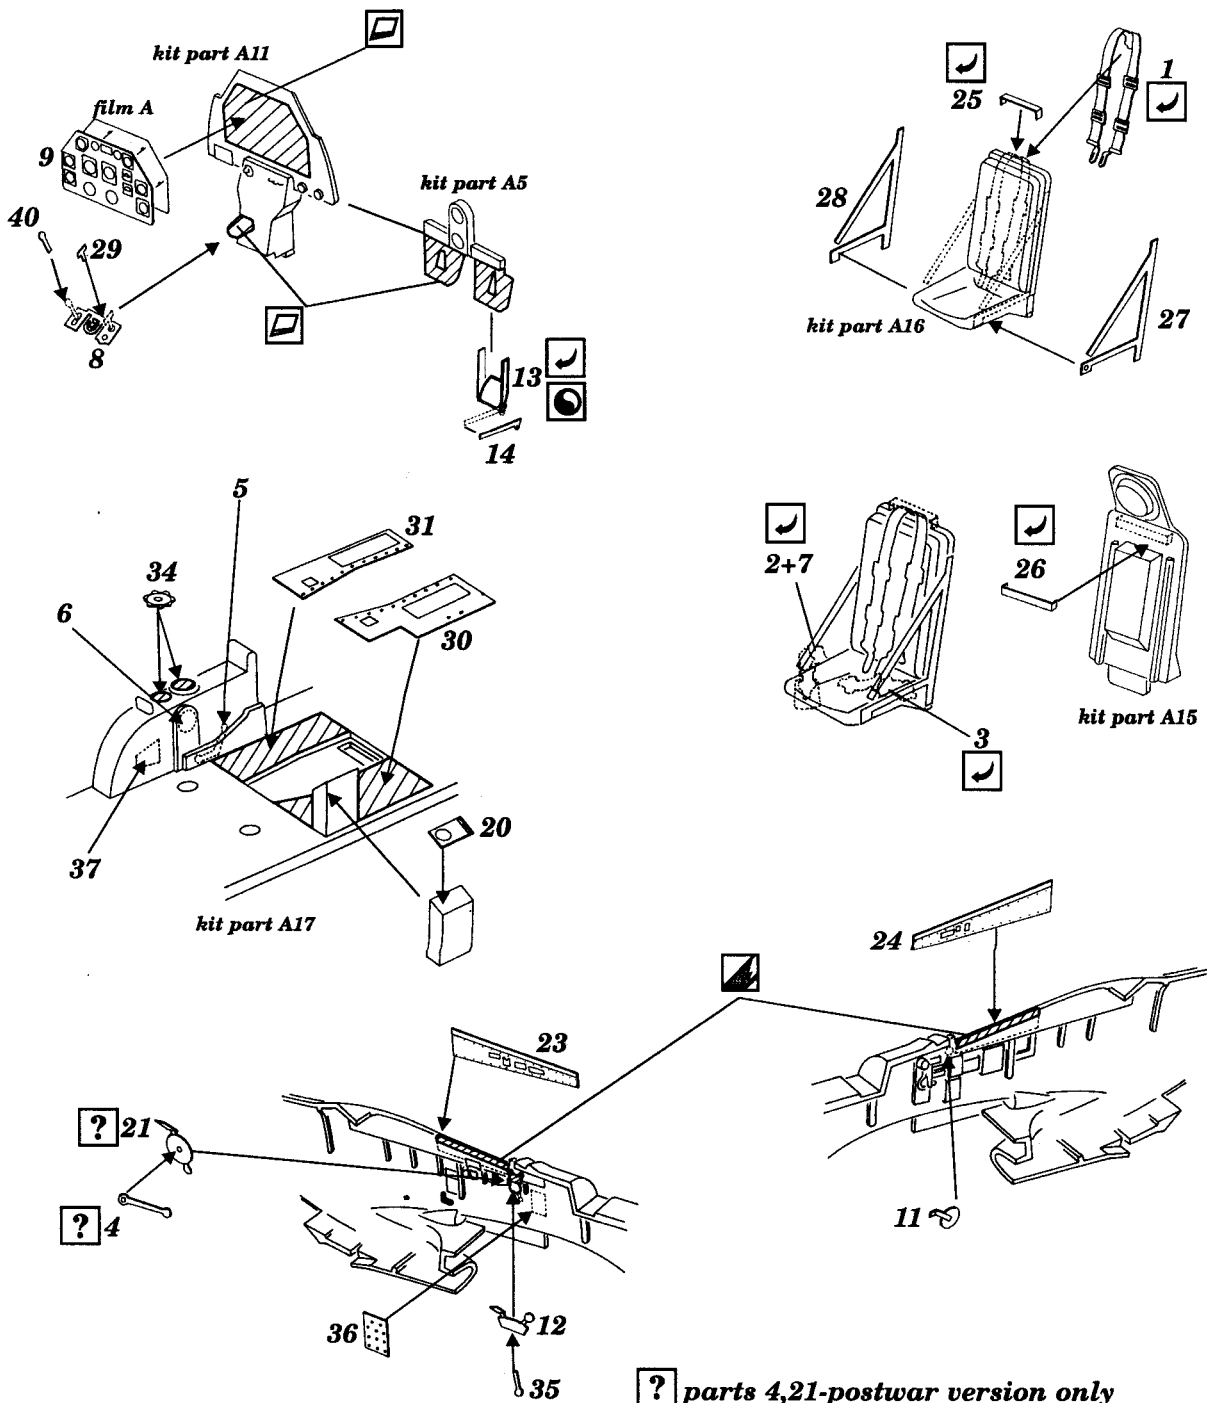

P-51D Mustang

1/48 scale detail set for Tamiya kit

- OPPOSITE SIDE
- REMOVE
- BEND
- REPLACE
- GRIND
- OPTION

A PILOT'S COCKPIT

? parts 4,21-postwar version only

B GUNSIGHT & CANOPY

C UNDERCARRIAGE

D EXTERNAL PARTS