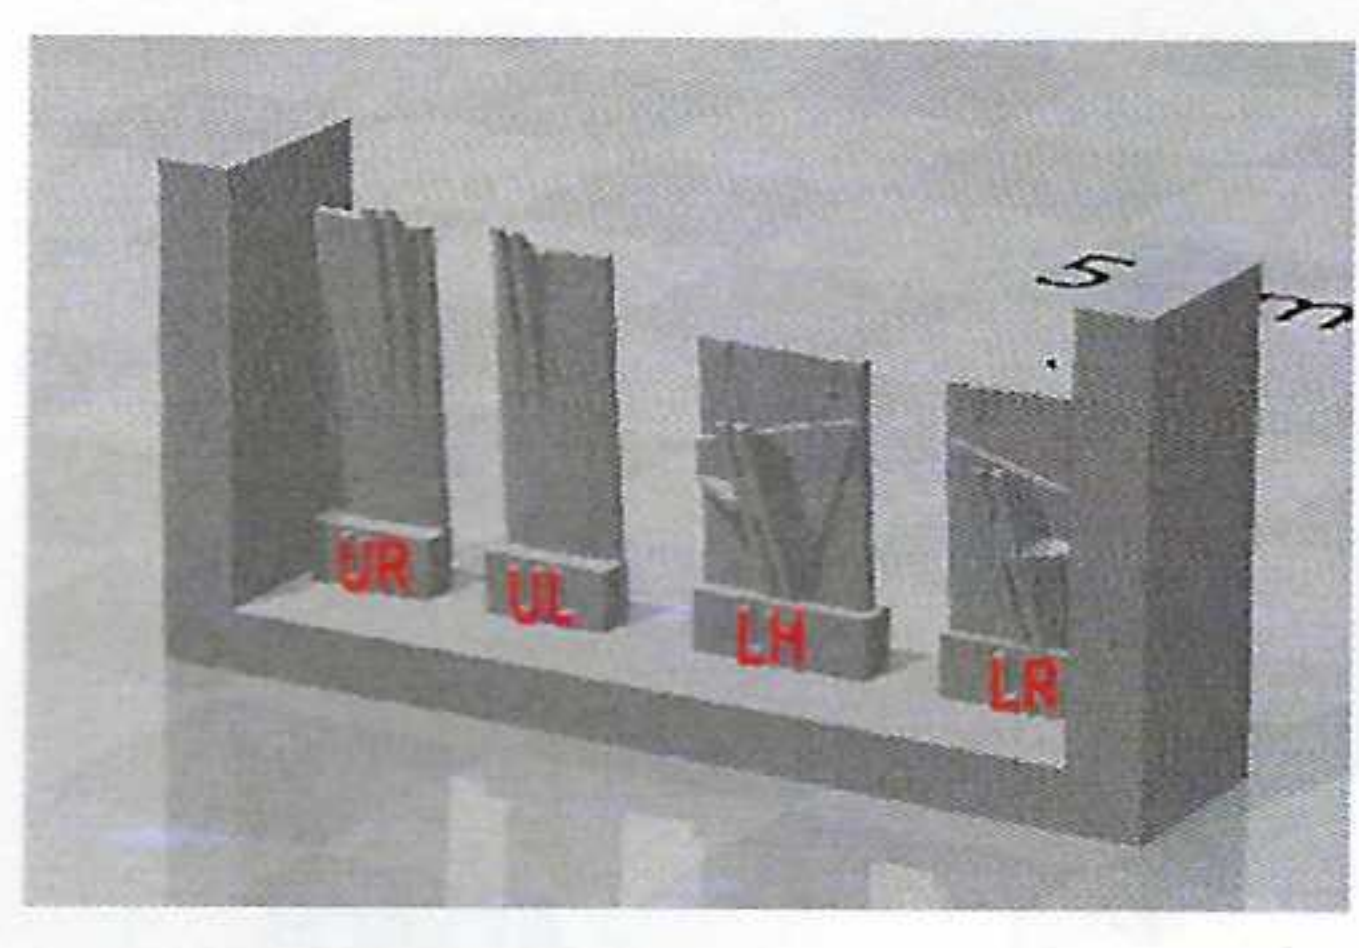

The VISTA is the only F-16 that equipped with 2 flight sticks in pilots cockpit. 1 on standard place and the 2nd between the pilots legs on the central console. Also has 4 ANGLES OF ATTACK probes 2 on standard positions, 1 on upper and 1 on bottom of the radar cone