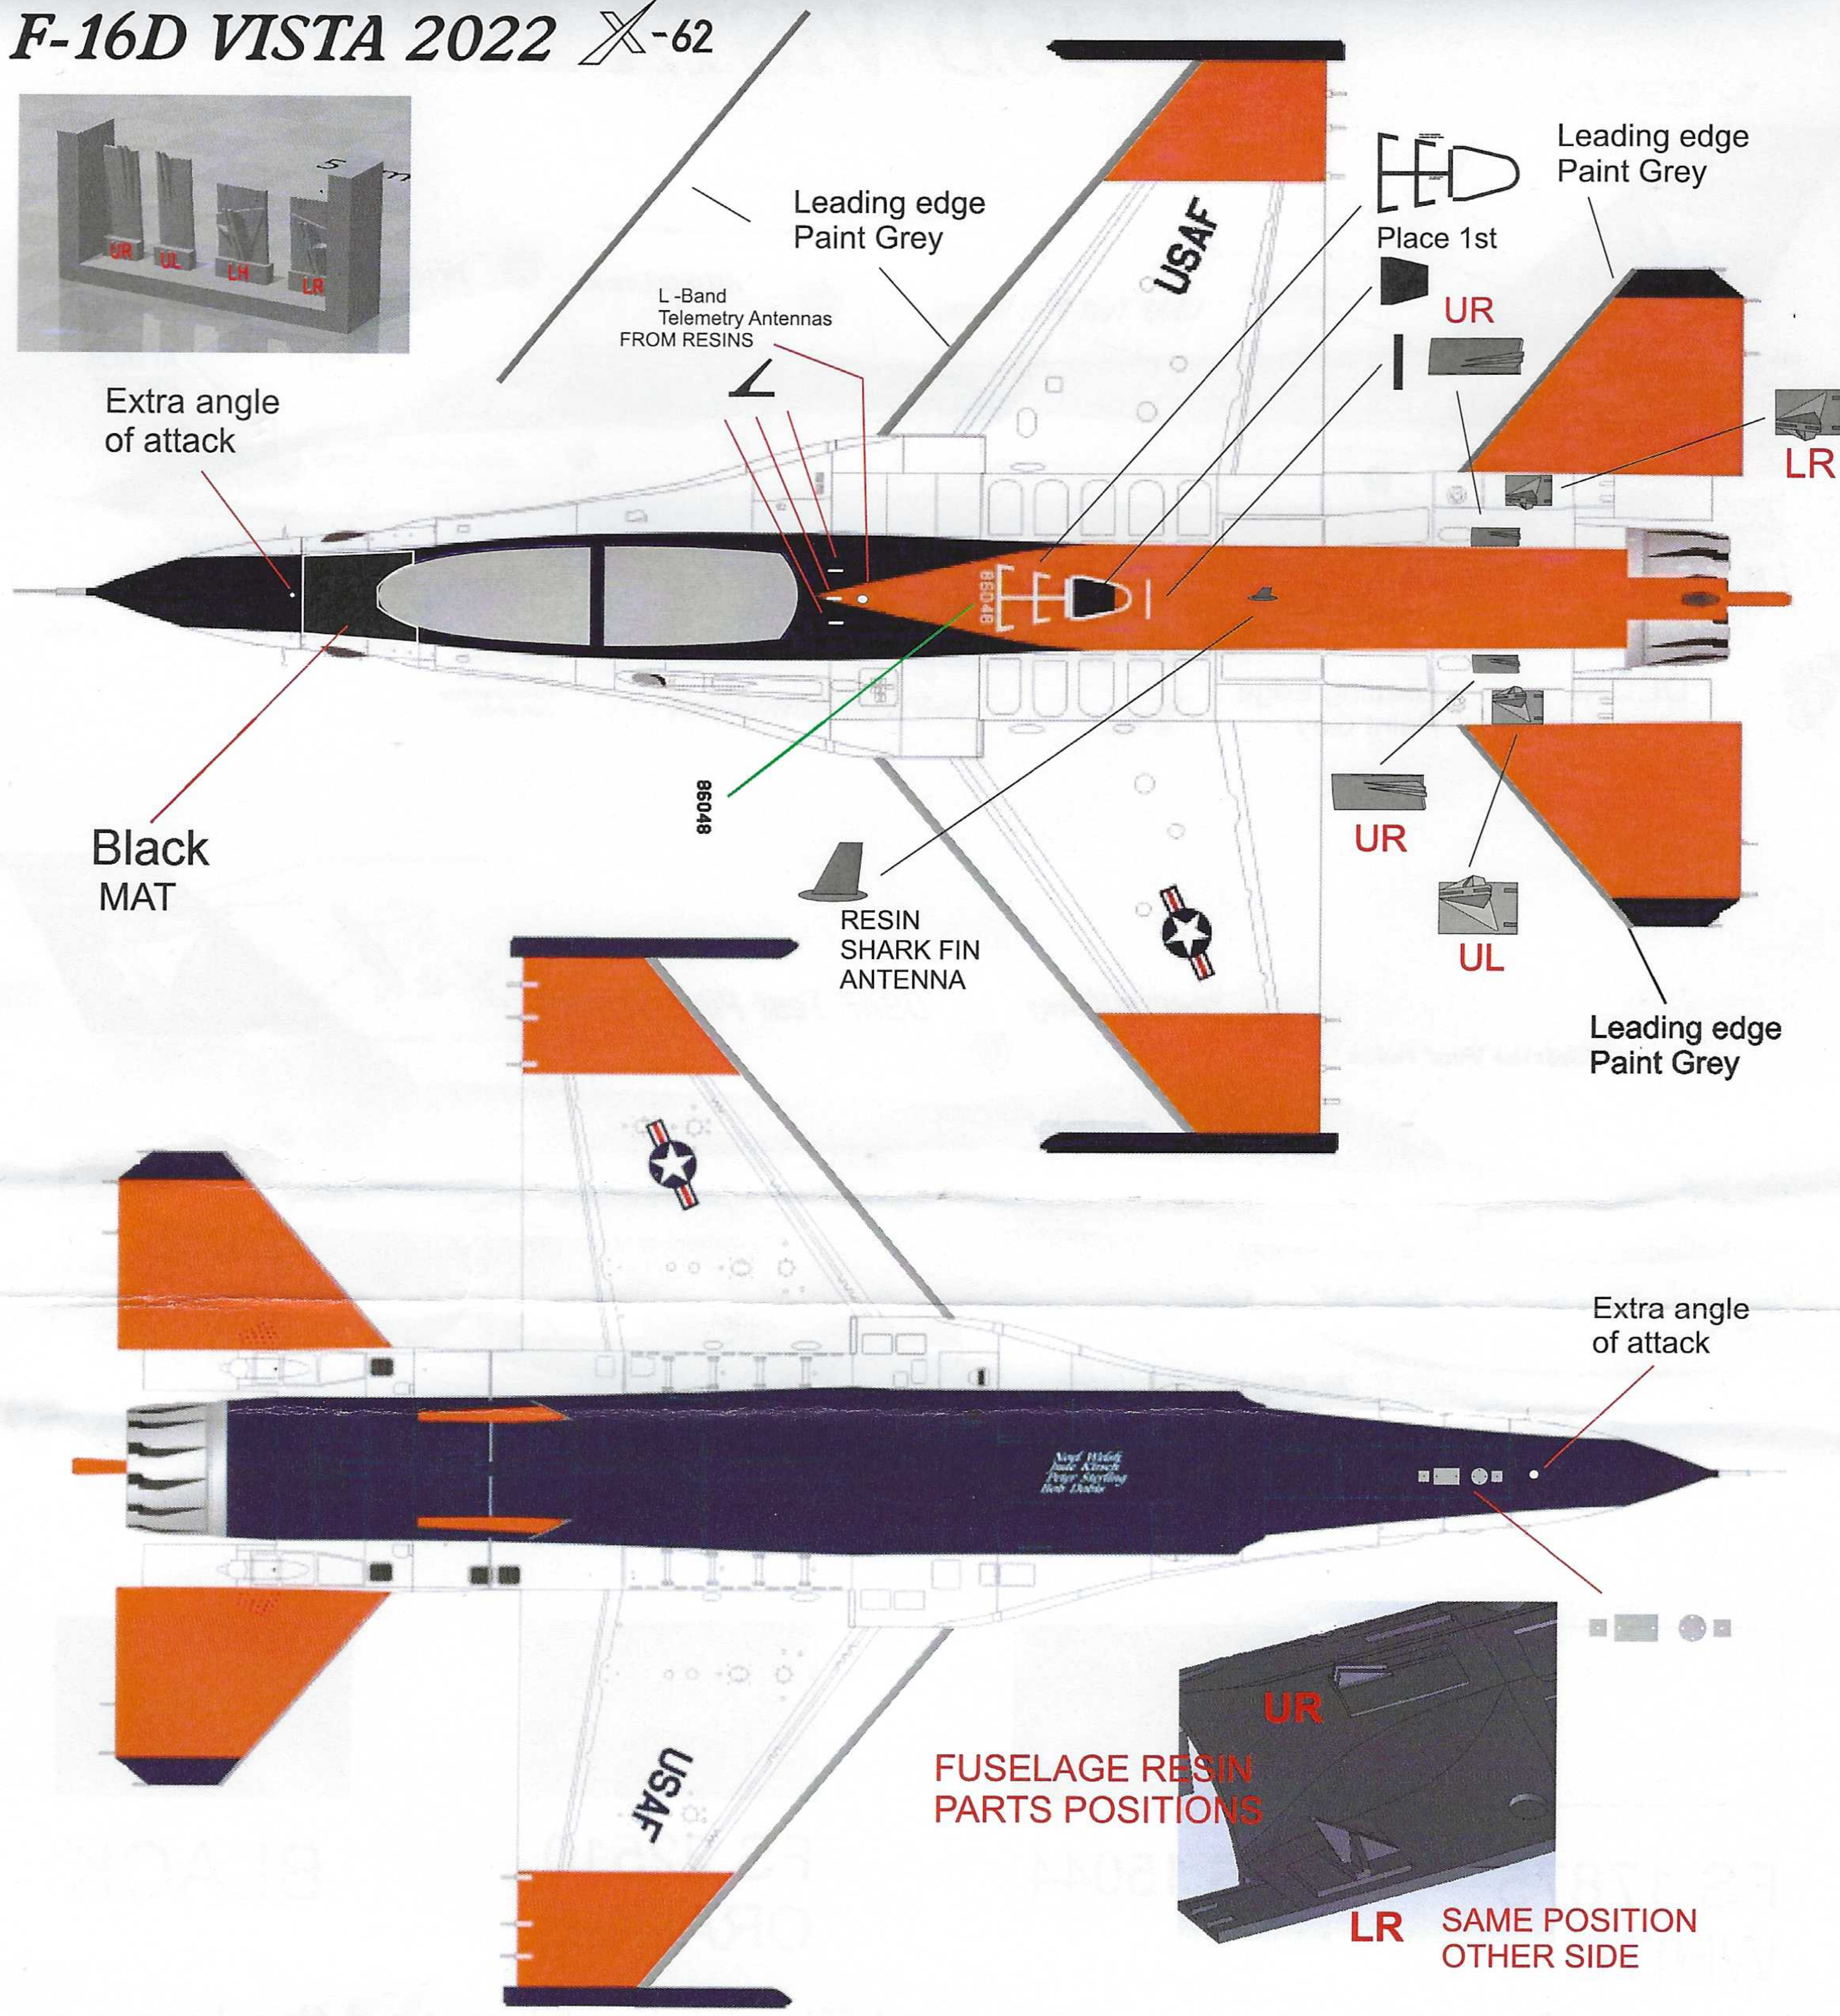

F-16D VISTA 2022 X-62

FS 17875
WHITE

FS 15044

FS 22510
ORANGE

BLACK

The specific plane have an General Electric engine and the large air mouth intake

For represent it in scale you will need any block 30-40-50 F-16D you can find.

All leading edges on plane is painted with protective paint on grey

Designed by
Orestis Petroustopoulos

<https://www.facebook.com/Procal-Decals>

website <https://www.procaldecals.gr/en/>

F-16D VISTA 2022 X-62

The VISTA is the only F-16 that equipped with 2 flight sticks in pilots cockpit. 1 on standard place and the 2nd between the pilots legs on the central console. Also has 4 ANGLES OF ATTACK probes 2 on standard positions, 1 on upper and 1 on bottom of the radar cone