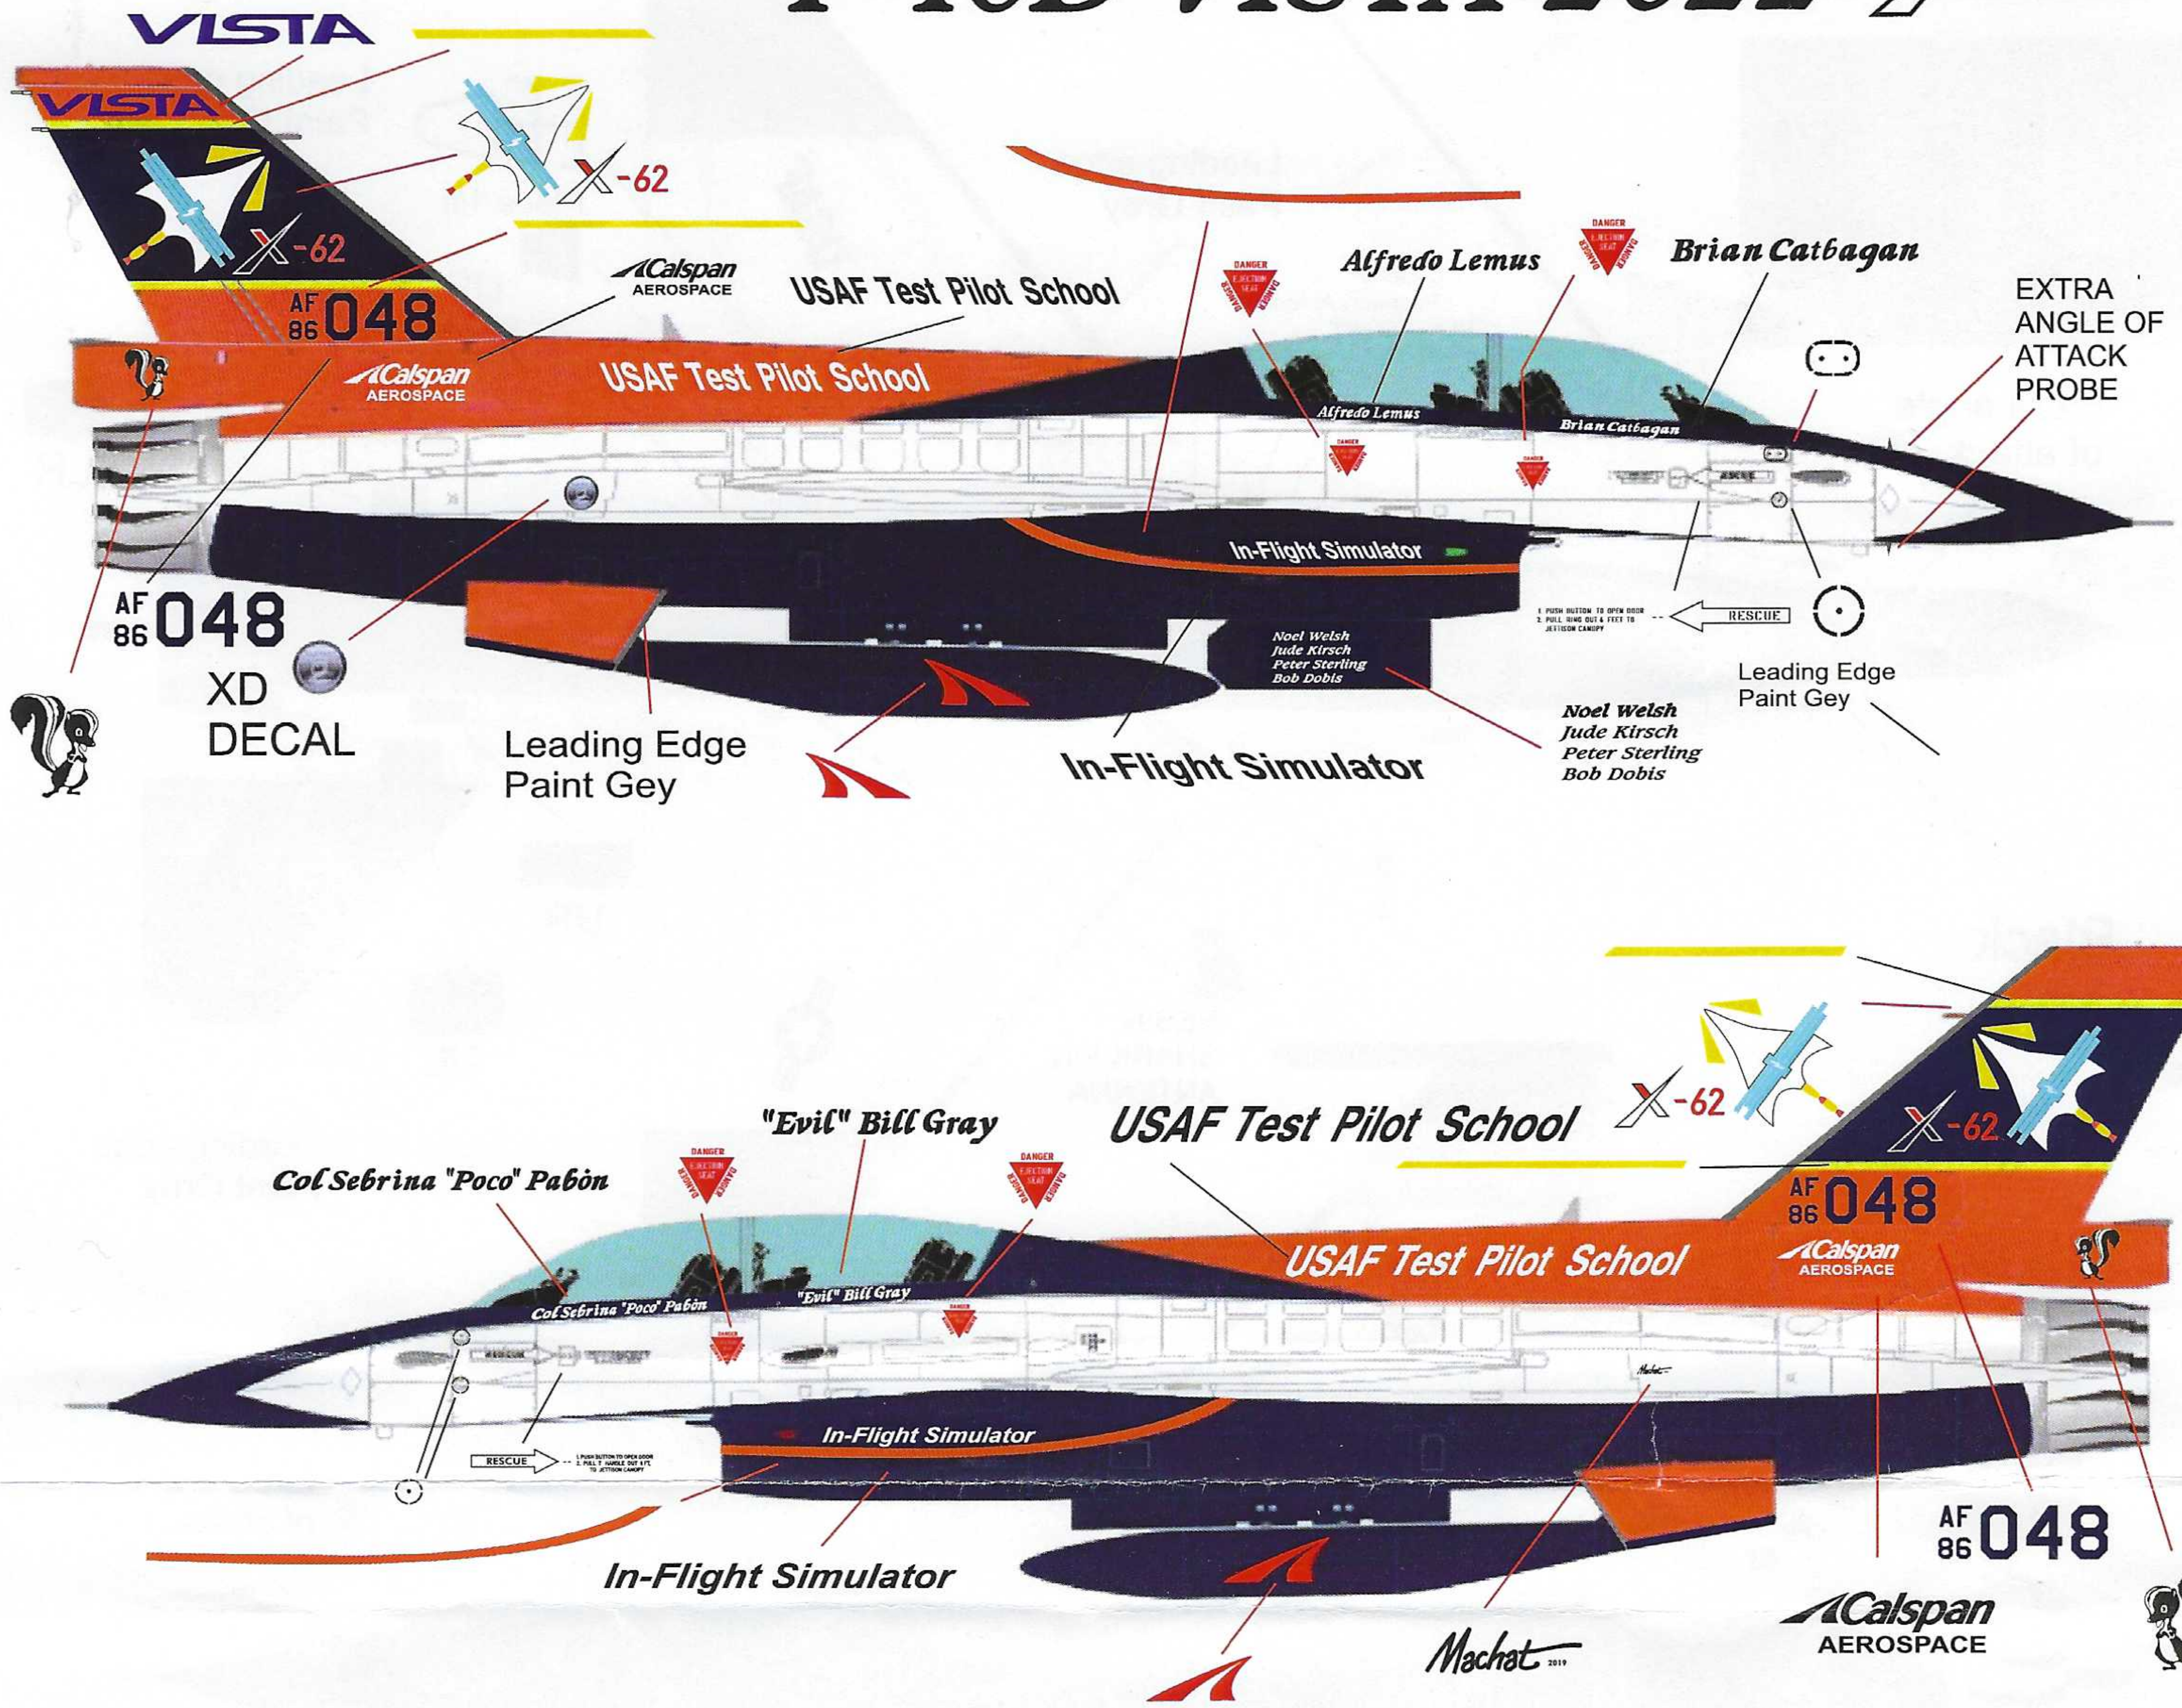

F-16D VISTA 2022 X-62

FS 17875
WHITE

FS 15044

FS 22510
ORANGE

BLACK

The specific plane have an General Electric engine and the large air mouth intake

For represent it in scale you will need any block 30-40-50 F-16D you can find.

All leading edges on plane is painted with protective paint on grey

Designed by
Orestis Petroustopoulos

<https://www.facebook.com/Procal-Decals>

website <https://www.procaldecals.gr/en/>

F-16D VISTA 2022 X-62

The VISTA is the only F-16 that equipped with 2 flight sticks in pilots cockpit. 1 on standard place and the 2nd between the pilots legs on the central console. Also has 4 ANGLES OF ATTACK probes 2 on standard positions, 1 on upper and 1 on bottom of the radar cone