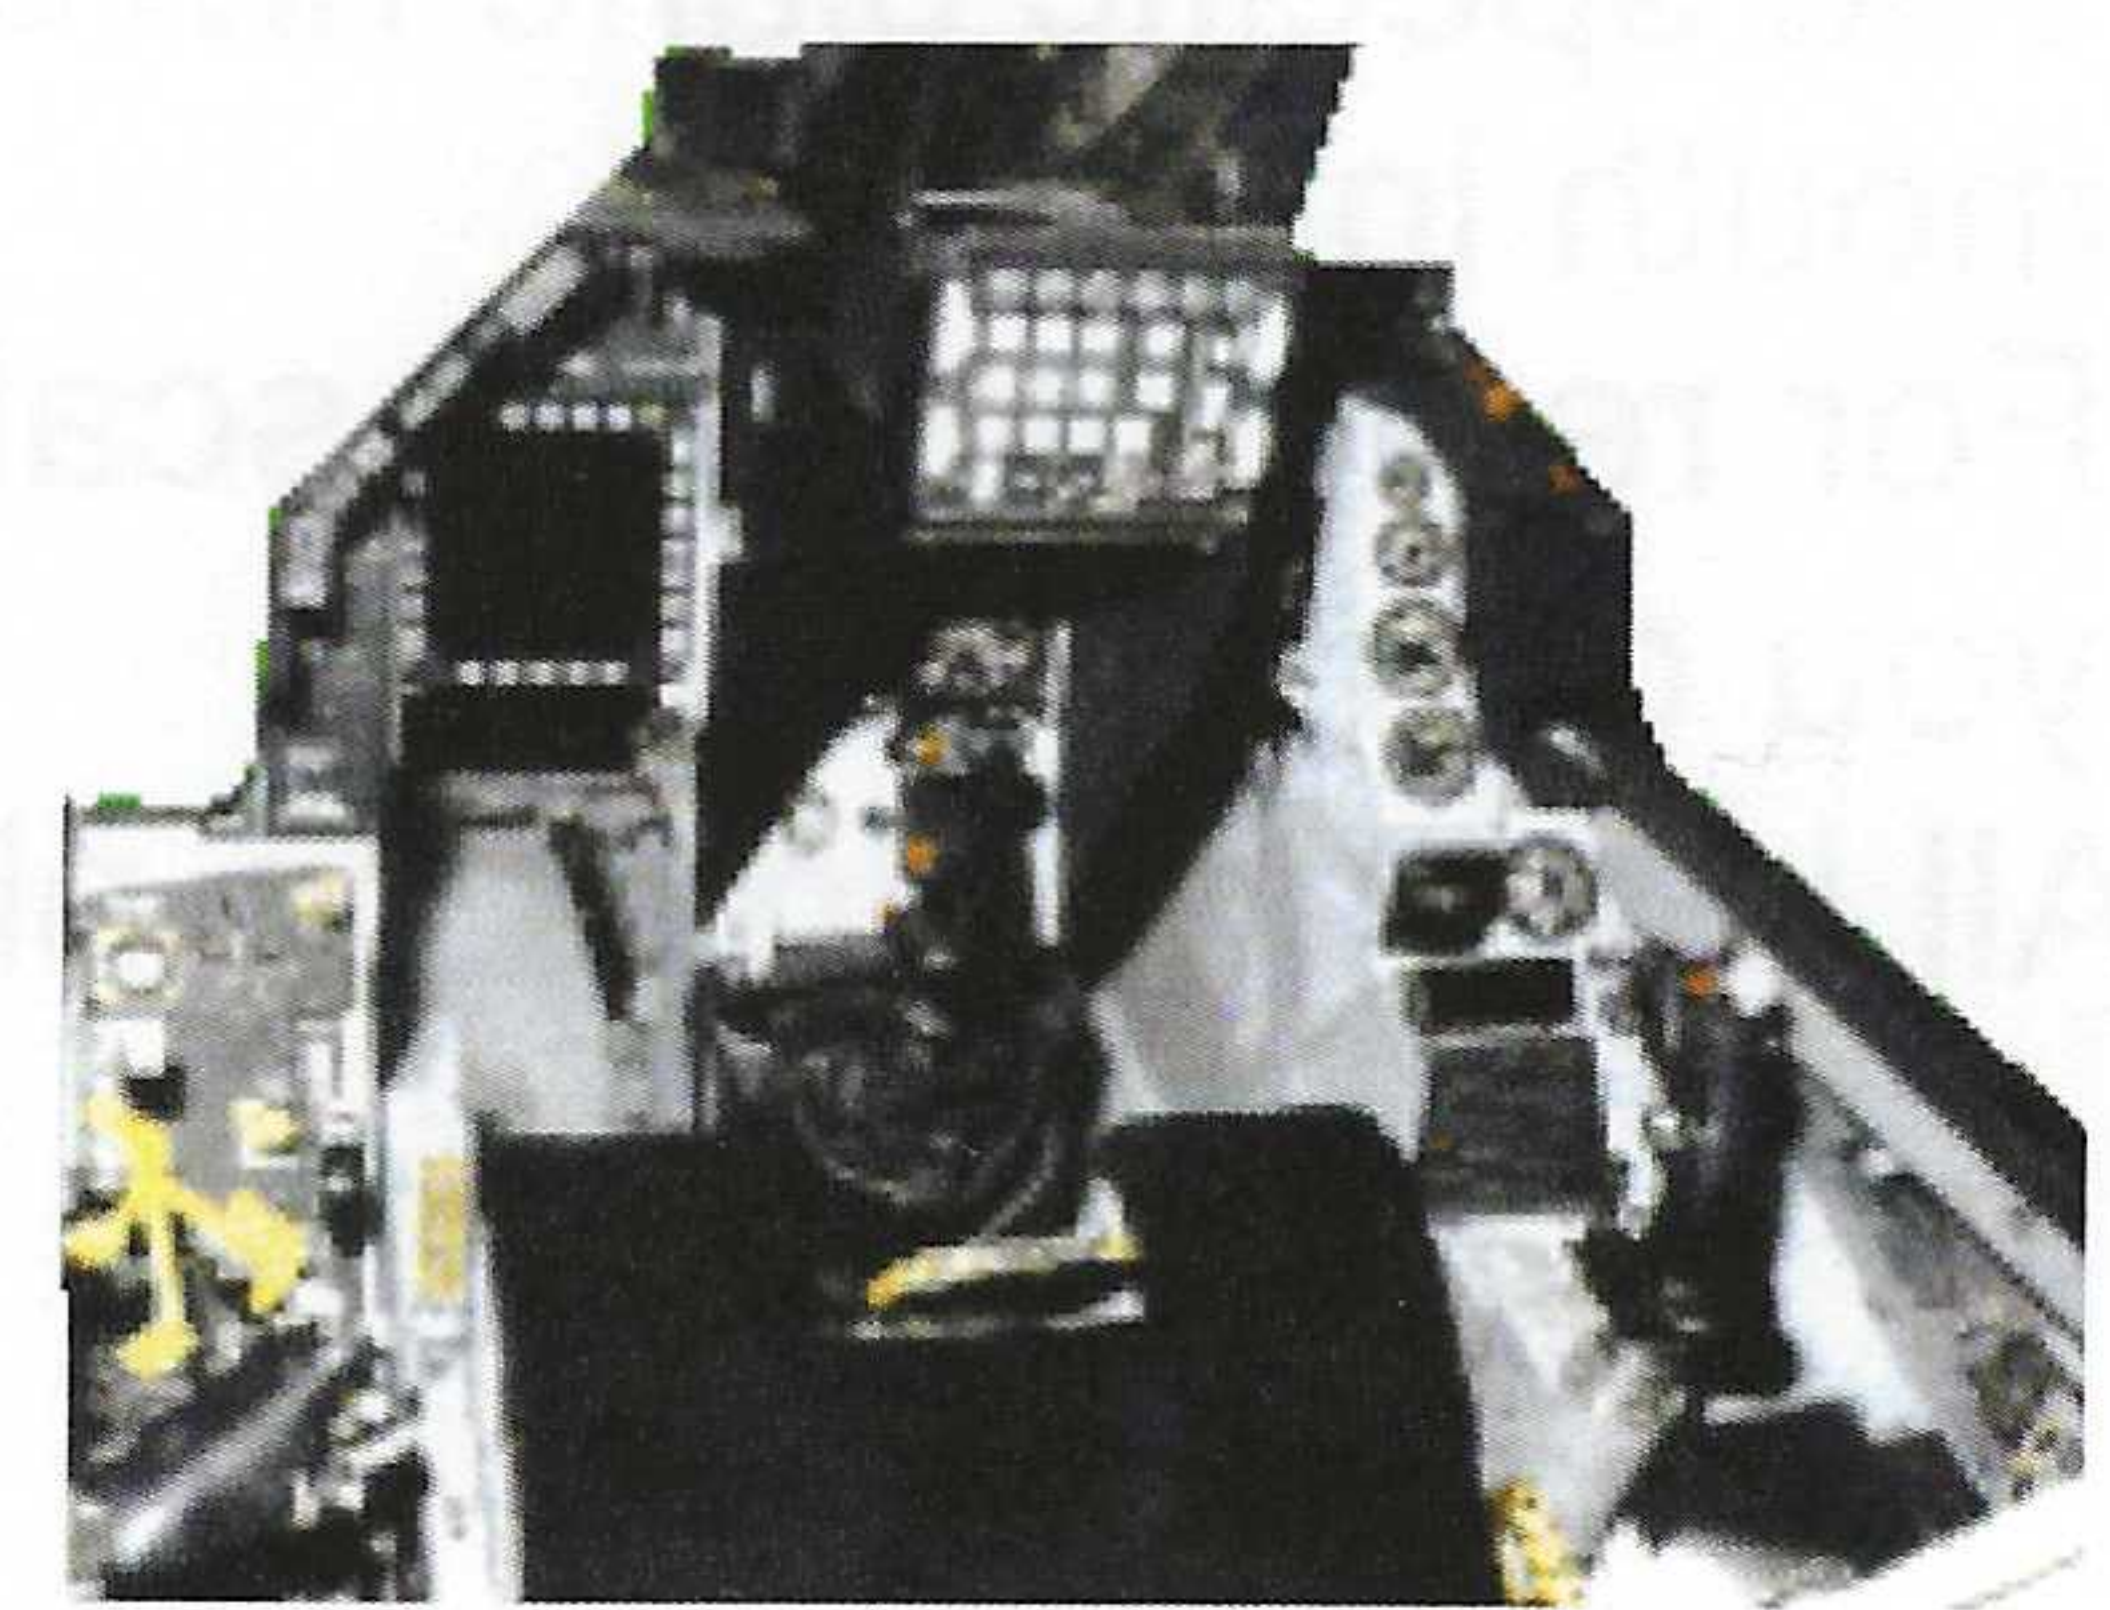

F-16D VISTA 2022 X-62

FS 17875
WHITE

FS 15044

FS 22510
ORANGE

BLACK

The specific plane have an General Electric engine and the large air mouth intake

For represent it in scale you will need any block 30-40-50 F-16D you can find.

All leading edges on plane is painted with protective paint on grey

Designed by
Orestis Petroustopoulos

<https://www.facebook.com/Procal-Decals>

website <https://www.procaldecals.gr/en/>

F-16D VISTA 2022 X-62

The VISTA is the only F-16 that equipped with 2 flight sticks in pilots cockpit. 1 on standard place and the 2nd between the pilots legs on the central console. Also has 4 ANGLES OF ATTACK probes 2 on standard positions, 1 on upper and 1 on bottom of the radar cone