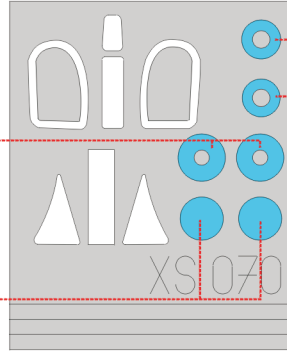

eduard
Express Mask

XS 070

F-4D Skyray

The die-cut mask for accurate canopy frame painting of the
Tamiya 1/72 KIT

B5

2x

B5

B15

B15

LIQUID MASK

1.)

C1

2.)

C1

1.)

C2