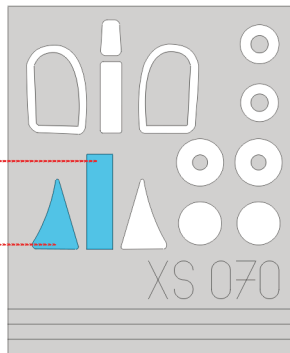

eduard
Express Mask

XS 070

F-4D Skyray

The die-cut mask for accurate canopy frame painting of the
Tamiya 1/72 KIT

B5

2x

B5

B15

B15

LIQUID MASK

1.)

C1

2.)

C1

1.)

C2

2.)

C2

LIQUID MASK

LIQUID MASK