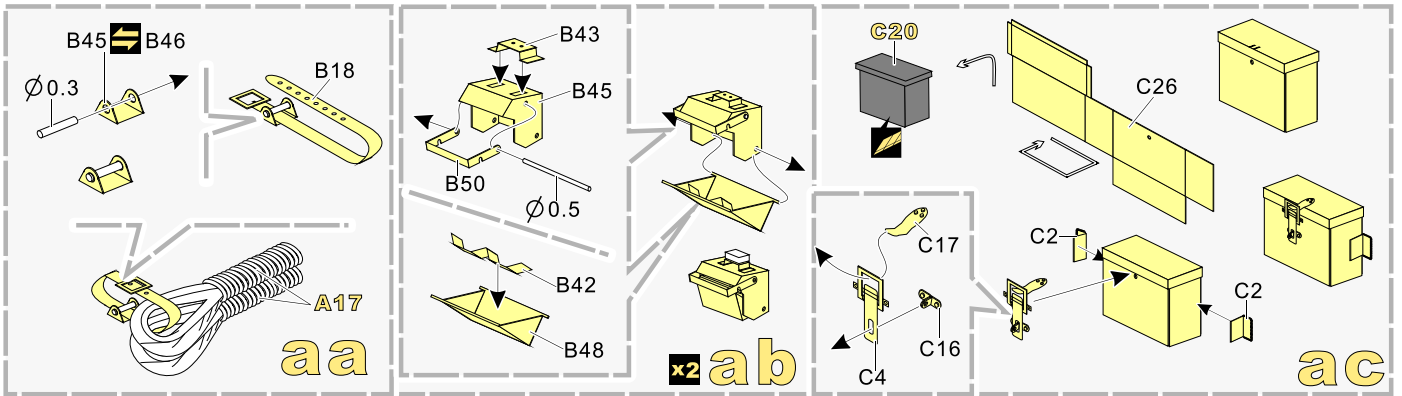

1/35 MILITARY MINIATURE VEHICLE UPGRADE SERIES PE351091