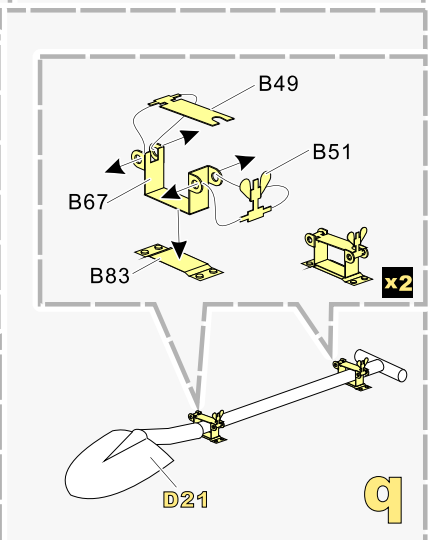

1/35 MILITARY MINIATURE VEHICLE UPGRADE SERIES PE351091