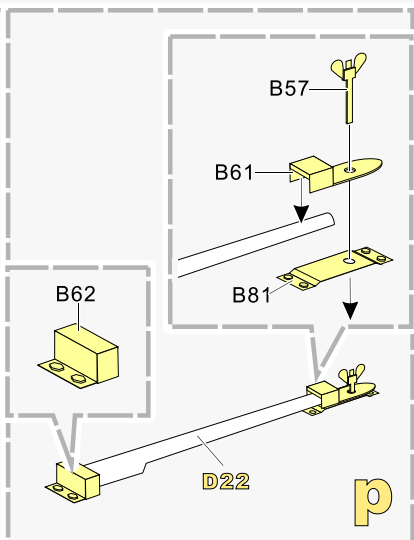

1/35 MILITARY MINIATURE VEHICLE UPGRADE SERIES PE351091