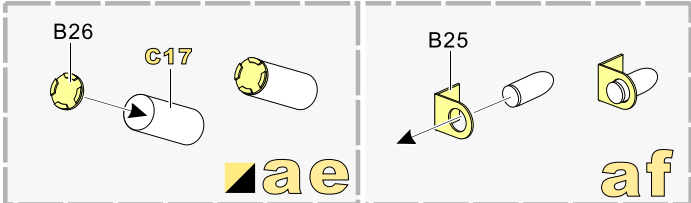

1/35 MILITARY MINIATURE VEHICLE UPGRADE SERIES PE351091