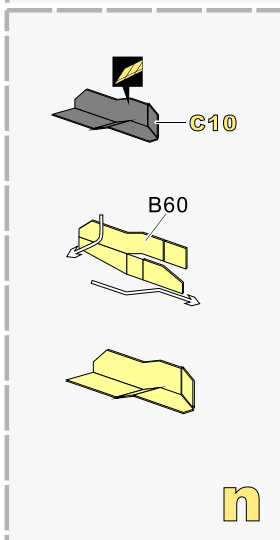

1/35 MILITARY MINIATURE VEHICLE UPGRADE SERIES PE351091