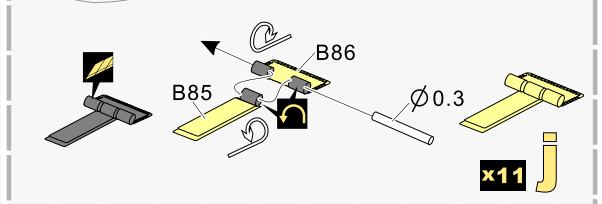

Centaur C.S.Mk.IV Turret