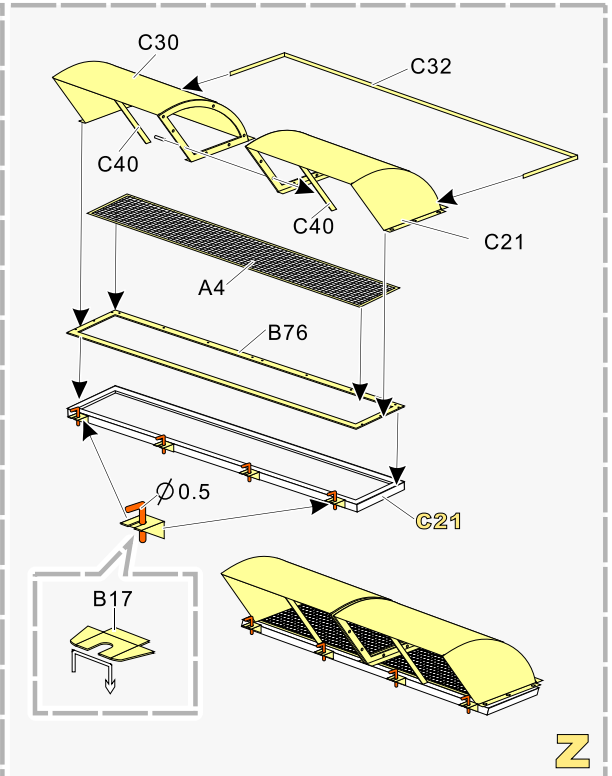

1/35 MILITARY MINIATURE VEHICLE UPGRADE SERIES PE351091