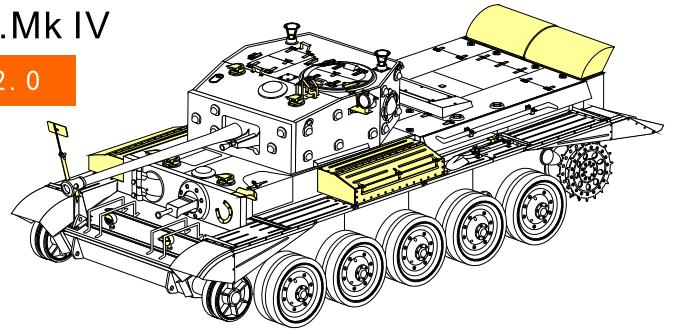

1/35 MILITARY MINIATURE VEHICLE UPGRADE SERIES PE351091

## 二战英军“克伦威尔”/“半人马”坦克基本改造件2.0

[For TAMIYA 35221/35232]