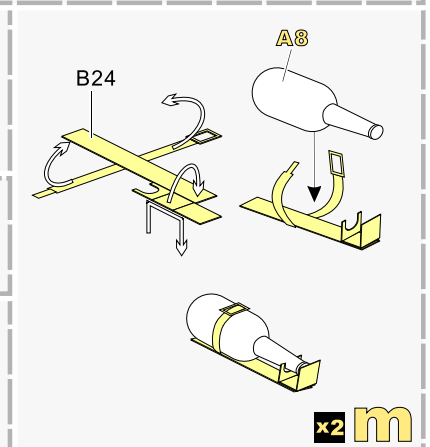

1/35 MILITARY MINIATURE VEHICLE UPGRADE SERIES PE351091