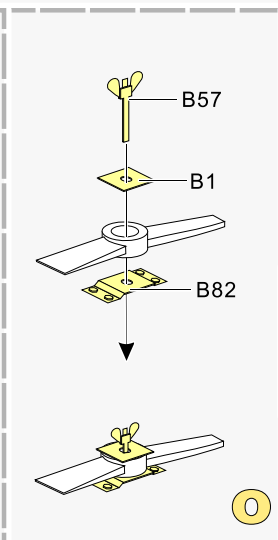

1/35 MILITARY MINIATURE VEHICLE UPGRADE SERIES PE351091