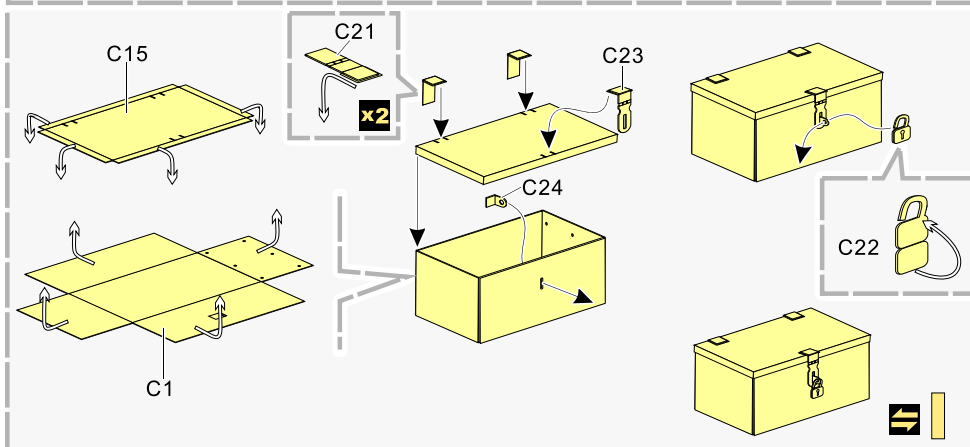

1/35 MILITARY MINIATURE VEHICLE UPGRADE SERIES PE351091