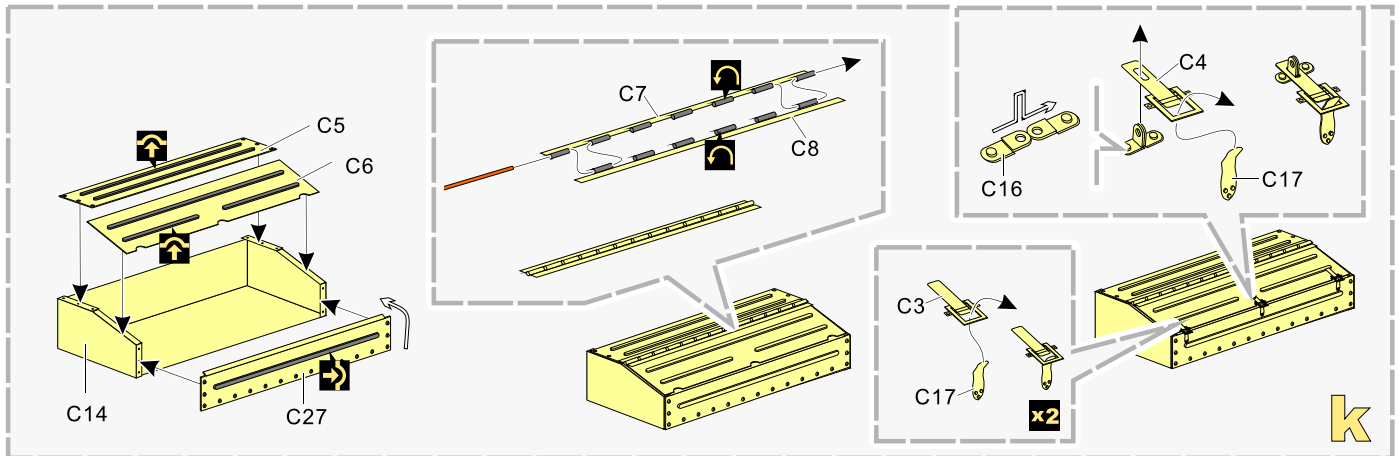

1/35 MILITARY MINIATURE VEHICLE UPGRADE SERIES PE351091