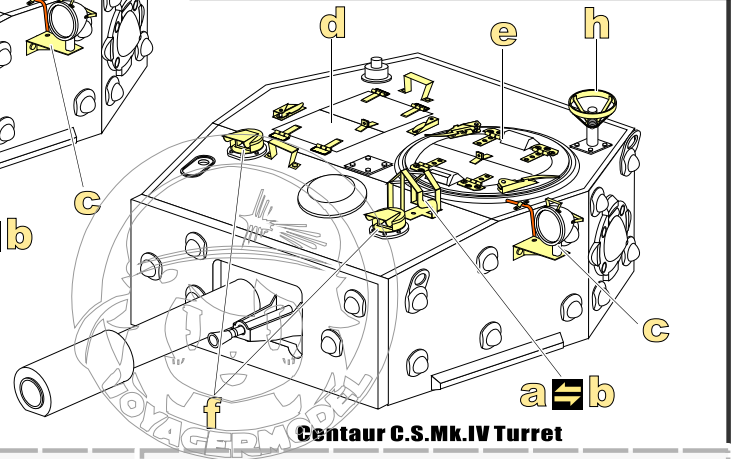

### 推荐使用工具 RECOMMENDED TOOLS

1/35 MILITARY MINIATURE VEHICLE UPGRADE SERIES PE351091

**Cromwell M.k IV Turret**

VOYAGERMODEL<sup>®</sup> 无微不至 精益求精

**Recommended item**

PE 35381	WWII British light utility car 10HP
PE 35491	WWII British Valentine Mk.II Infantry Tank basic
PE 35687	WWII British Churchill 3inch gun 20 CWT Gun
PE 35466	WWII British Valentine Mk.I Infantry Tank basic
PE 35467	WWII British Valentine Mk.I Infantry Tank Fenders
PE 351049	WWII UK Sherman VC Firefly (B Ver.included Gun Barrel)
PE 351020	WWII British B.S.A.M20 Military Motorcycle upgrade set
PE 351035	WWII British Military Bicycles upgrade set (2 sets)
PE 35410	WWII British 17pdr Anti-tank Gun Mk.I