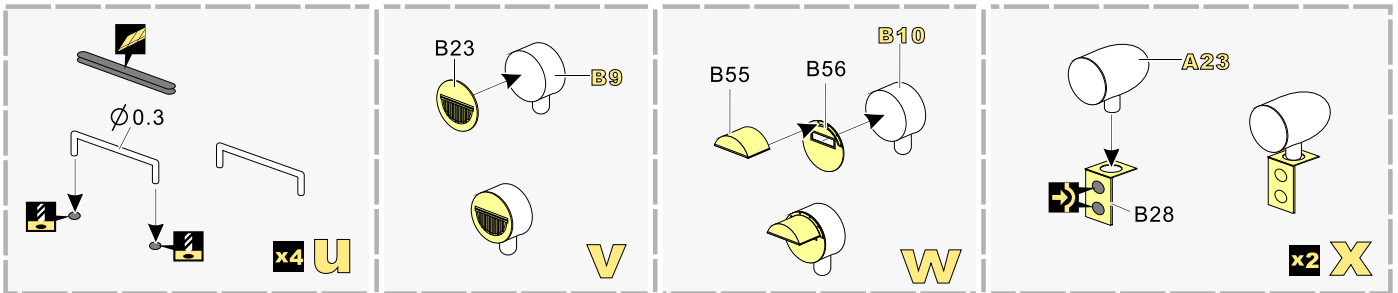

1/35 MILITARY MINIATURE VEHICLE UPGRADE SERIES PE351091