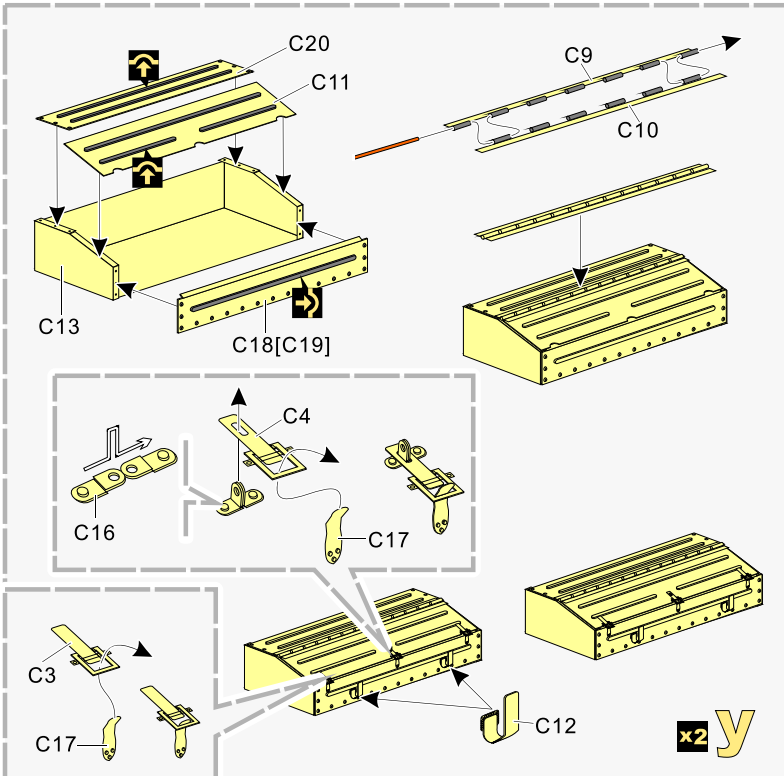

1/35 MILITARY MINIATURE VEHICLE UPGRADE SERIES PE351091