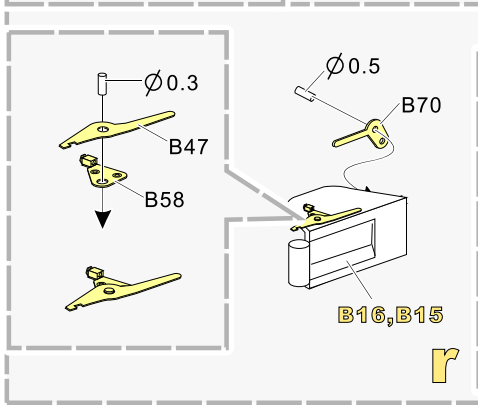

1/35 MILITARY MINIATURE VEHICLE UPGRADE SERIES PE351091