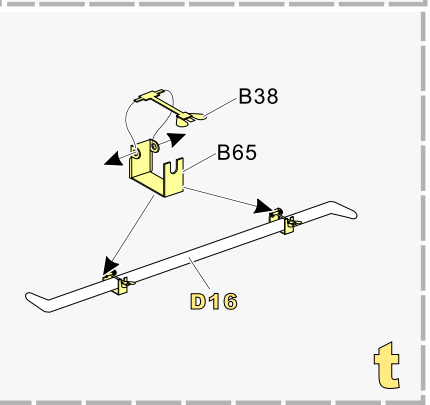

1/35 MILITARY MINIATURE VEHICLE UPGRADE SERIES PE351091