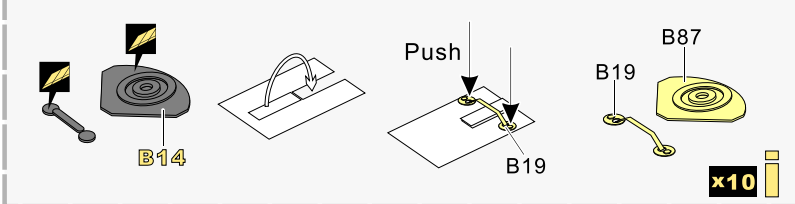

1/35 MILITARY MINIATURE VEHICLE UPGRADE SERIES PE351091

VOYAGERMODEL® 无微不至 精益求精

Recommended item

PE 35381	WWII British light utility car 10HP
PE 35491	WWII British Valentine Mk.II Infantry Tank basic
PE 35687	WWII British Churchill 3inch gun 20 CWT Gun
PE 35466	WWII British Valentine Mk.I Infantry Tank basic
PE 35467	WWII British Valentine Mk.I Infantry Tank Fenders
PE 351049	WWII UK Sherman VC Firefly (B Ver.included Gun Barrel)
PE 351020	WWII British B.S.A.M20 Military Motorcycle upgrade set
PE 351035	WWII British Military Bicycles upgrade set (2 sets)
PE 35410	WWII British 17pdr Anti-tank Gun Mk.I

Centaur C.S.Mk.IV Turret

[Http://www.voyagermodel.com/productdetails.asp?itemid=PE351091](http://www.voyagermodel.com/productdetails.asp?itemid=PE351091)

**VOYAGER
MODEL**

更多PE351091样品照片参考请扫一扫
MORE PICTUER OF PE 351091
REFERENCE SCAN HERE