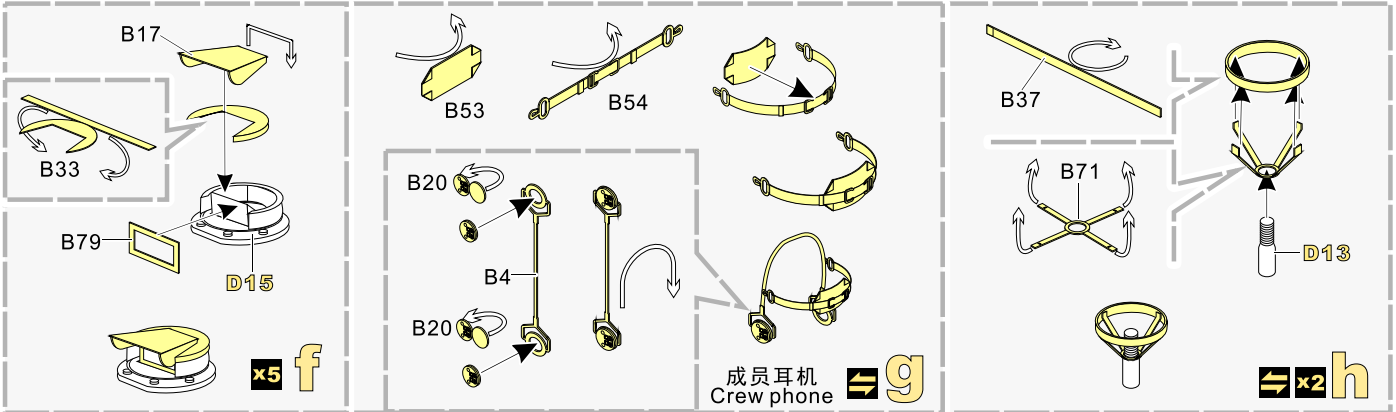

1/35 MILITARY MINIATURE VEHICLE UPGRADE SERIES PE351091

Cromwell M.k IV Turret