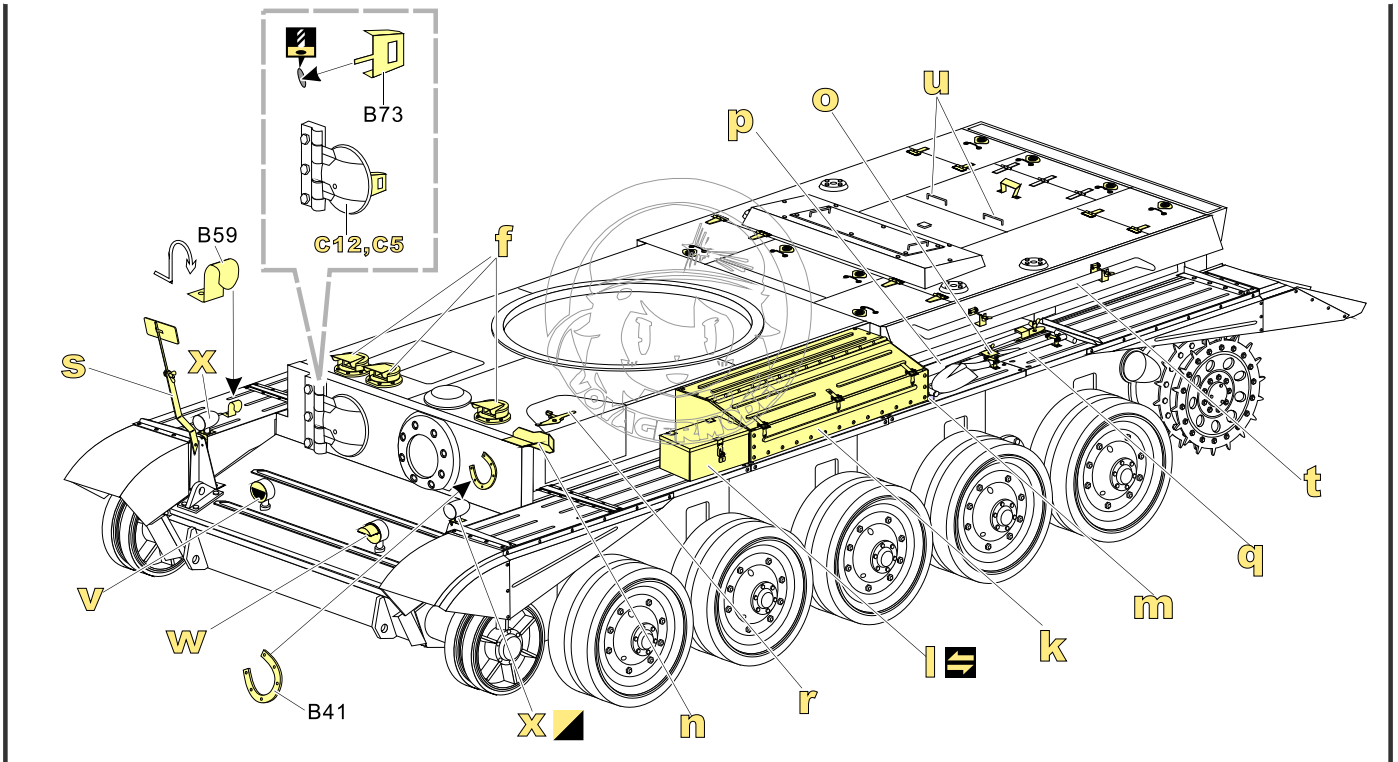

1/35 MILITARY MINIATURE VEHICLE UPGRADE SERIES PE351091