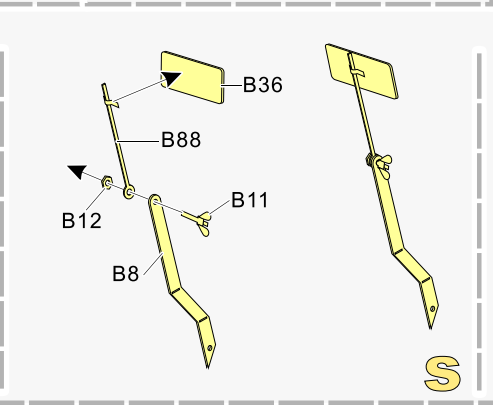

1/35 MILITARY MINIATURE VEHICLE UPGRADE SERIES PE351091