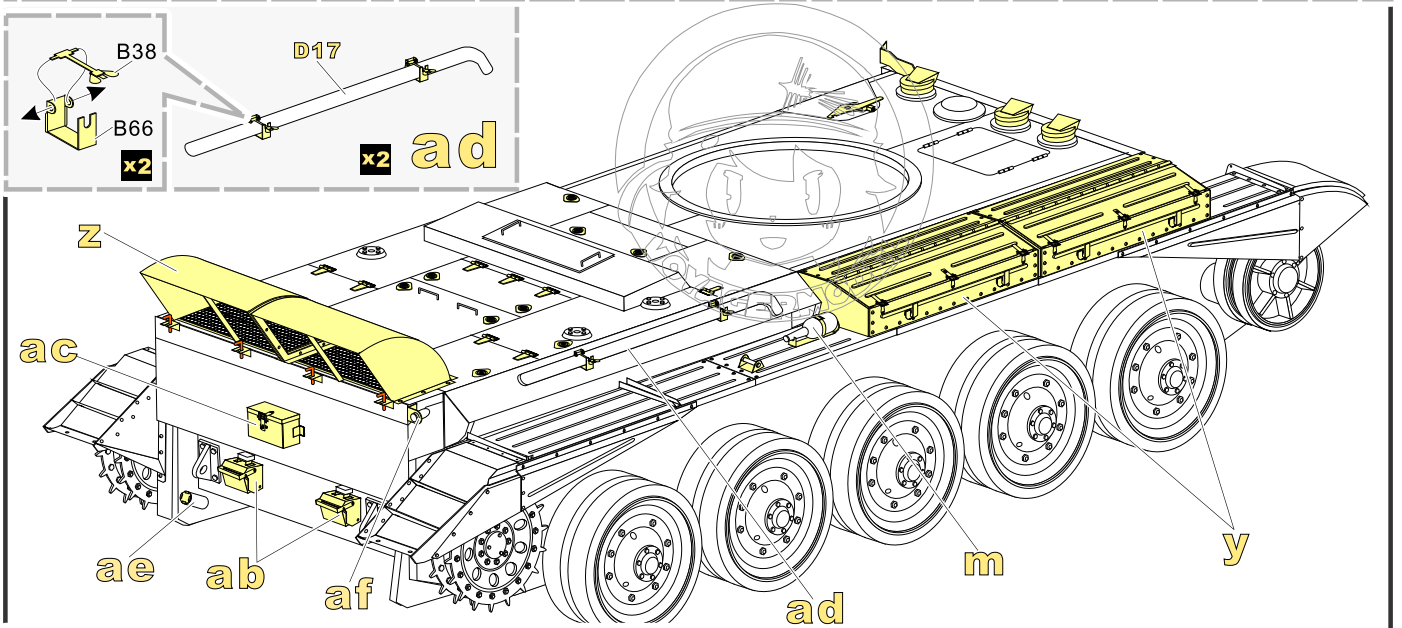

1/35 MILITARY MINIATURE VEHICLE UPGRADE SERIES PE351091