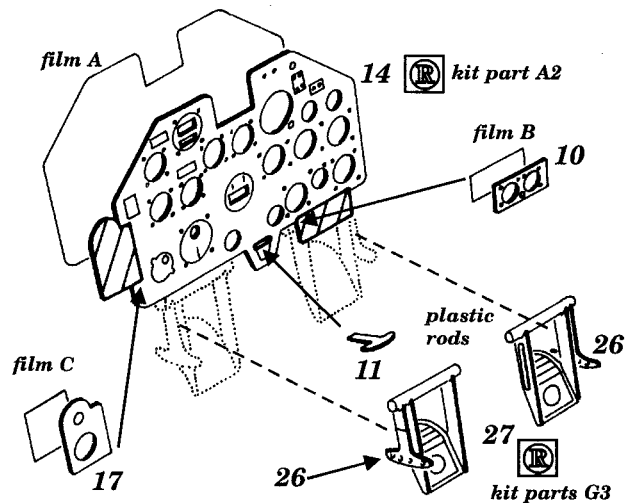

# P-47 D Thunderbolt

1/48 scale detail set for HASEGAWA kit

-  OPPOSITE SIDE
-  REMOVE
-  BEND
-  REPLACE
-  GRIND

## COCKPIT RIGHT SIDE

## INSTRUMENT PANEL & RUDDER PEDALS

**MIRROR**

**ENGINE CABLES**

**TAIL WHEEL DOOR**

**WHEEL WELLS**

**BOMBS**