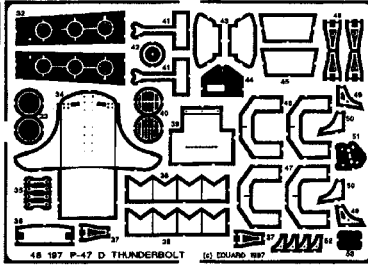

# P-47 D Thunderbolt

1/48 scale detail set for HASEGAWA kit

-  OPPOSITE SIDE
-  REMOVE
-  BEND
-  REPLACE
-  GRIND

## COCKPIT RIGHT SIDE

## INSTRUMENT PANEL & RUDDER PEDALS

**MIRROR**

**ENGINE CABLES**

**TAIL WHEEL DOOR**

**WHEEL WELLS**

**BOMBS**