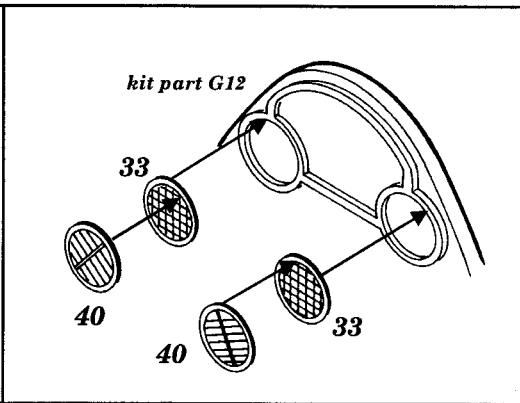

MIRROR

ENGINE CABLES

TAIL WHEEL DOOR

WHEEL WELLS

BOMBS