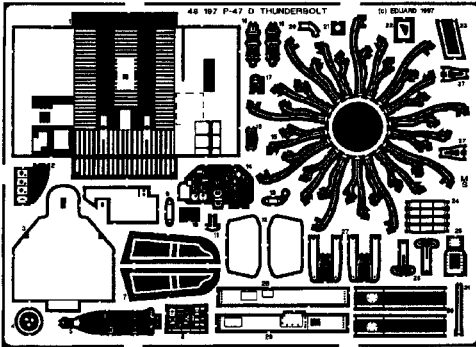

# P-47 D Thunderbolt

1/48 scale detail set for HASEGAWA kit

-  OPPOSITE SIDE
-  REMOVE
-  BEND
-  REPLACE
-  GRIND

## COCKPIT RIGHT SIDE

## PILOT'S SEAT

## INSTRUMENT PANEL & RUDDER PEDALS

**MIRROR**

**ENGINE CABLES**

**TAIL WHEEL DOOR**

**WHEEL WELLS**

**BOMBS**