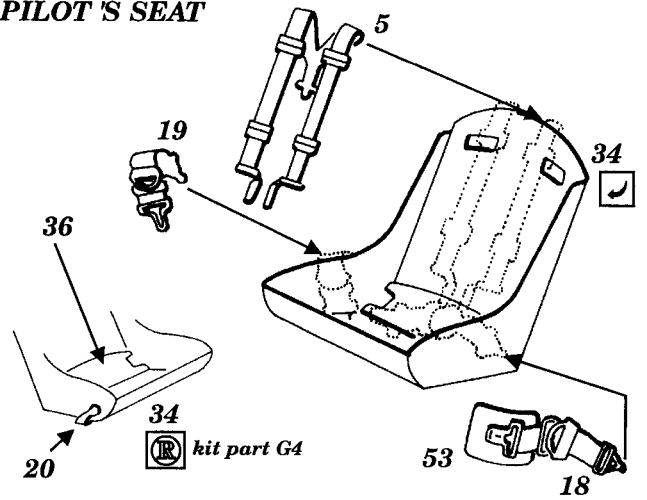

# P-47 D Thunderbolt

1/48 scale detail set for HASEGAWA kit

-  OPPOSITE SIDE
-  REMOVE
-  BEND
-  REPLACE
-  GRIND

## COCKPIT RIGHT SIDE

## PILOT'S SEAT

## INSTRUMENT PANEL & RUDDER PEDALS

**MIRROR**

**ENGINE CABLES**

**TAIL WHEEL DOOR**

**WHEEL WELLS**

**BOMBS**