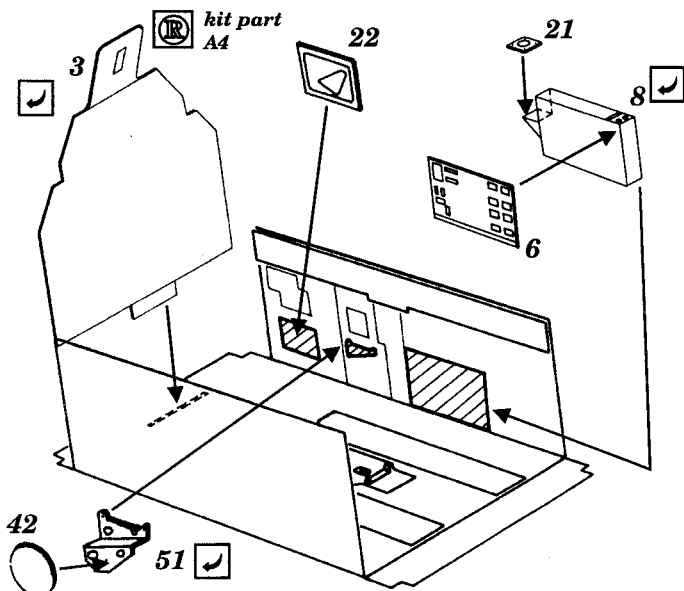

# P-47 D Thunderbolt

1/48 scale detail set for HASEGAWA kit

-  OPPOSITE SIDE
-  REMOVE
-  BEND
-  REPLACE
-  GRIND

## COCKPIT RIGHT SIDE

## PILOT'S SEAT

## INSTRUMENT PANEL & RUDDER PEDALS

**MIRROR**

**ENGINE CABLES**

**TAIL WHEEL DOOR**

**WHEEL WELLS**

**BOMBS**