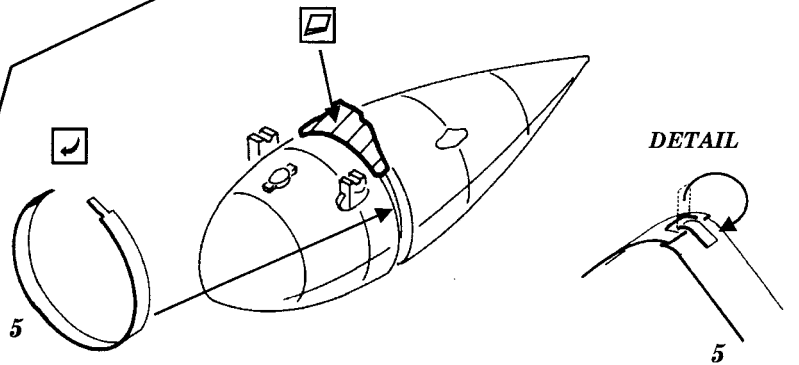

Messerschmitt Bf 109 E3/4

1/48 scale detail set for TAMIYA kit

48 196

- OPPOSITE SIDE
- REMOVE
- BEND
- REPLACE
- GRIND

CANOPY

MAIN WHEEL STRUTS

RADIATORS

RADIATORS