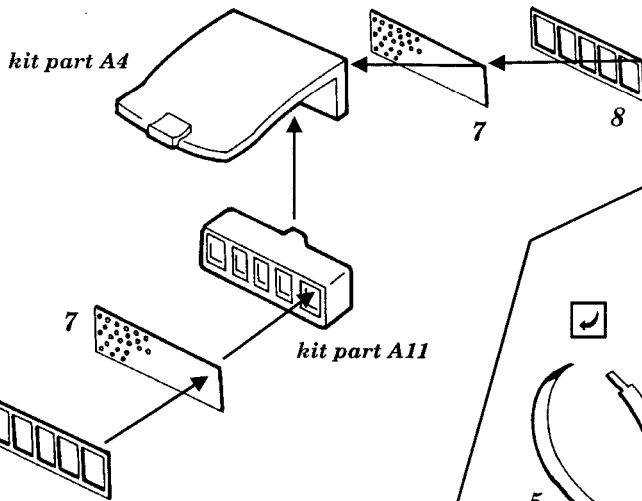

Messerschmitt Bf 109 E3/4

1/48 scale detail set for TAMIYA kit

48 196

- OPPOSITE SIDE
- REMOVE
- BEND
- REPLACE
- GRIND

CANOPY

MAIN WHEEL STRUTS

RADIATORS

RADIATORS