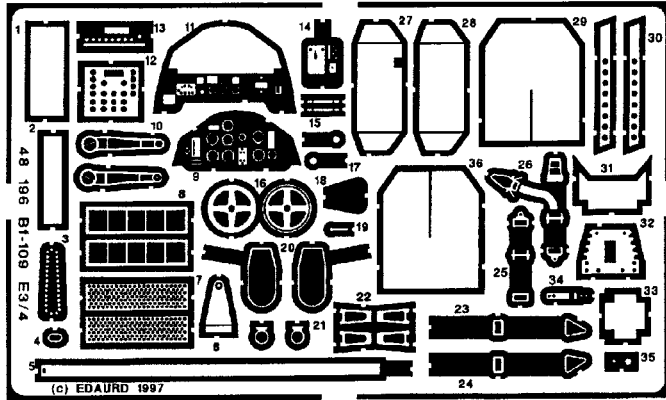

Messerschmitt Bf 109 E3/4

1/48 scale detail set for TAMIYA kit

48 196

- OPPOSITE SIDE
- REMOVE
- BEND
- REPLACE
- GRIND

CANOPY

MAIN WHEEL STRUTS

RADIATORS

RADIATORS