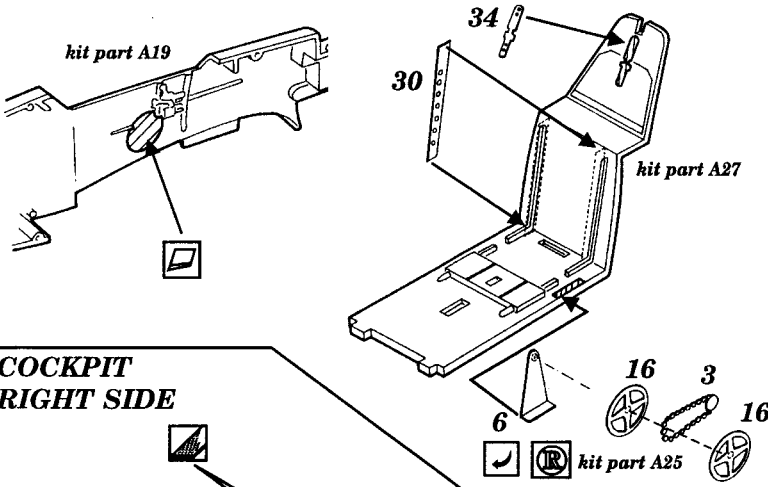

Messerschmitt Bf 109 E3/4

1/48 scale detail set for TAMIYA kit

48 196

- OPPOSITE SIDE
- REMOVE
- BEND
- REPLACE
- GRIND

CANOPY

MAIN WHEEL STRUTS

RADIATORS

RADIATORS