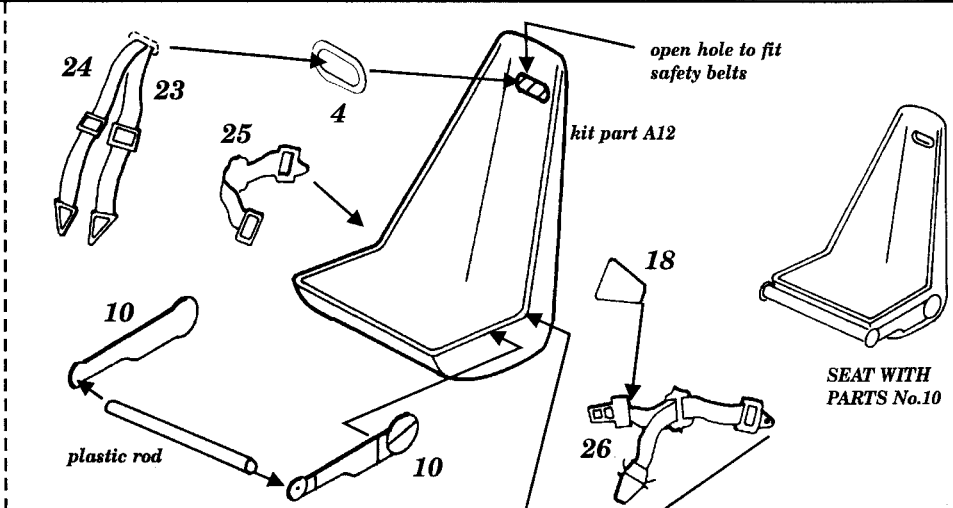

Messerschmitt Bf 109 E3/4

1/48 scale detail set for TAMIYA kit

48 196

- OPPOSITE SIDE
- REMOVE
- BEND
- REPLACE
- GRIND

CANOPY

MAIN WHEEL STRUTS

RADIATORS

RADIATORS