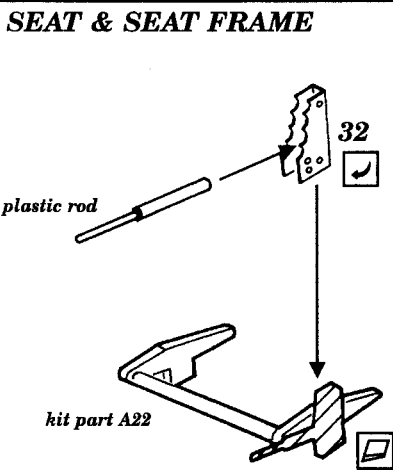

Messerschmitt Bf 109 E3/4

1/48 scale detail set for TAMIYA kit

48 196

- OPPOSITE SIDE
- REMOVE
- BEND
- REPLACE
- GRIND

CANOPY

MAIN WHEEL STRUTS

RADIATORS

RADIATORS