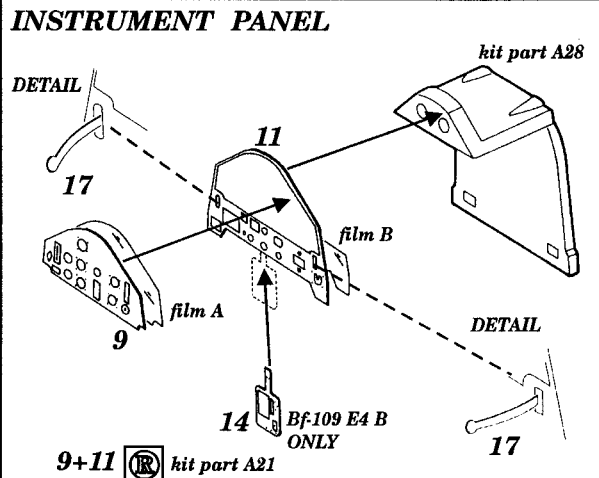

Messerschmitt Bf 109 E3/4

1/48 scale detail set for TAMIYA kit

48 196

- OPPOSITE SIDE
- REMOVE
- BEND
- REPLACE
- GRIND

CANOPY

MAIN WHEEL STRUTS

RADIATORS

RADIATORS