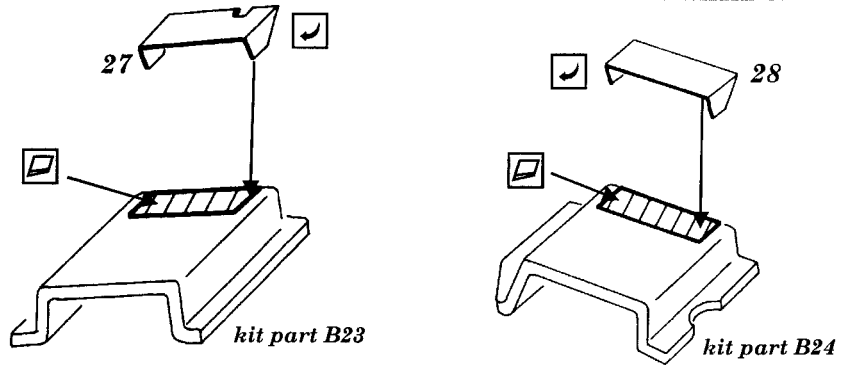

Messerschmitt Bf 109 E3/4

1/48 scale detail set for TAMIYA kit

48 196

- OPPOSITE SIDE
- REMOVE
- BEND
- REPLACE
- GRIND

CANOPY

MAIN WHEEL STRUTS

RADIATORS

RADIATORS