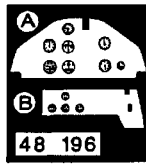

Messerschmitt Bf 109 E3/4

1/48 scale detail set for TAMIYA kit

48 196

- OPPOSITE SIDE
- REMOVE
- BEND
- REPLACE
- GRIND

CANOPY

MAIN WHEEL STRUTS

RADIATORS

RADIATORS