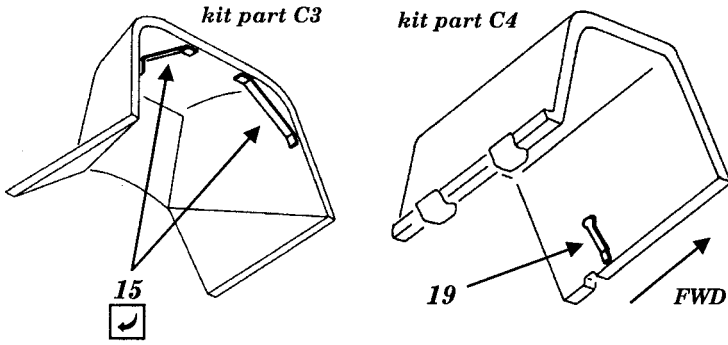

Messerschmitt Bf 109 E3/4

1/48 scale detail set for TAMIYA kit

48 196

- OPPOSITE SIDE
- REMOVE
- BEND
- REPLACE
- GRIND

CANOPY

MAIN WHEEL STRUTS

RADIATORS

RADIATORS