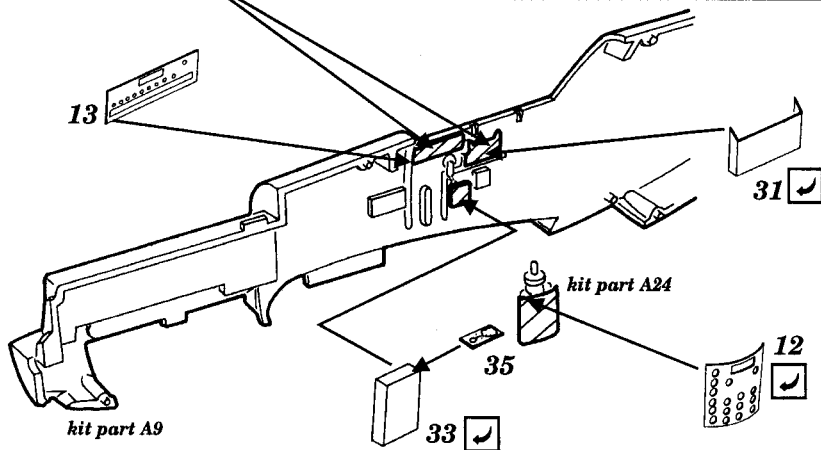

Messerschmitt Bf 109 E3/4

1/48 scale detail set for TAMIYA kit

48 196

- OPPOSITE SIDE
- REMOVE
- BEND
- REPLACE
- GRIND

CANOPY

MAIN WHEEL STRUTS

RADIATORS

RADIATORS