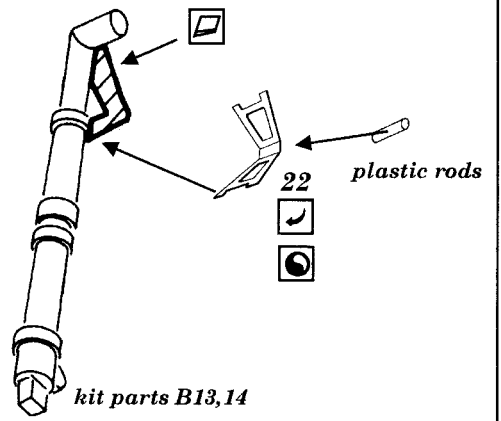

Messerschmitt Bf 109 E3/4

1/48 scale detail set for TAMIYA kit

48 196

- OPPOSITE SIDE
- REMOVE
- BEND
- REPLACE
- GRIND

CANOPY

MAIN WHEEL STRUTS

RADIATORS

RADIATORS