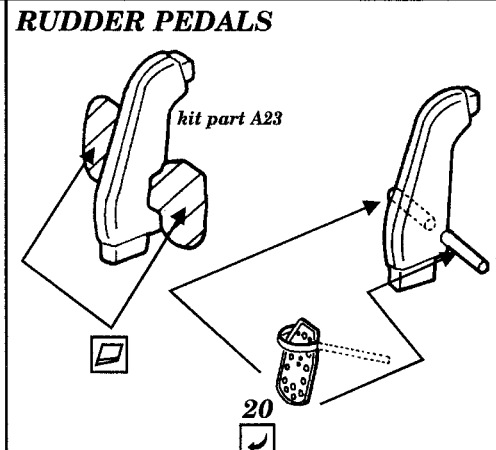

Messerschmitt Bf 109 E3/4

1/48 scale detail set for TAMIYA kit

48 196

- OPPOSITE SIDE
- REMOVE
- BEND
- REPLACE
- GRIND

CANOPY

MAIN WHEEL STRUTS

RADIATORS

RADIATORS