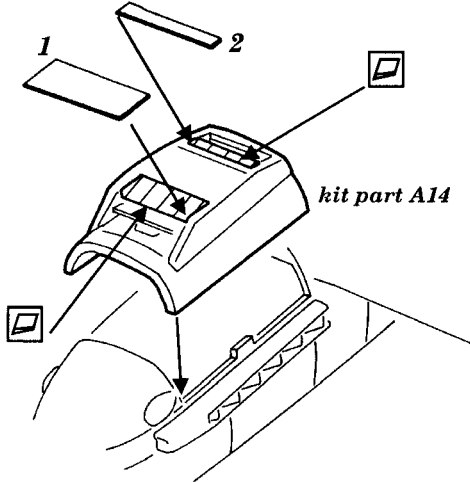

Messerschmitt Bf 109 E3/4

1/48 scale detail set for TAMIYA kit

48 196

- OPPOSITE SIDE
- REMOVE
- BEND
- REPLACE
- GRIND

CANOPY

MAIN WHEEL STRUTS

RADIATORS

RADIATORS