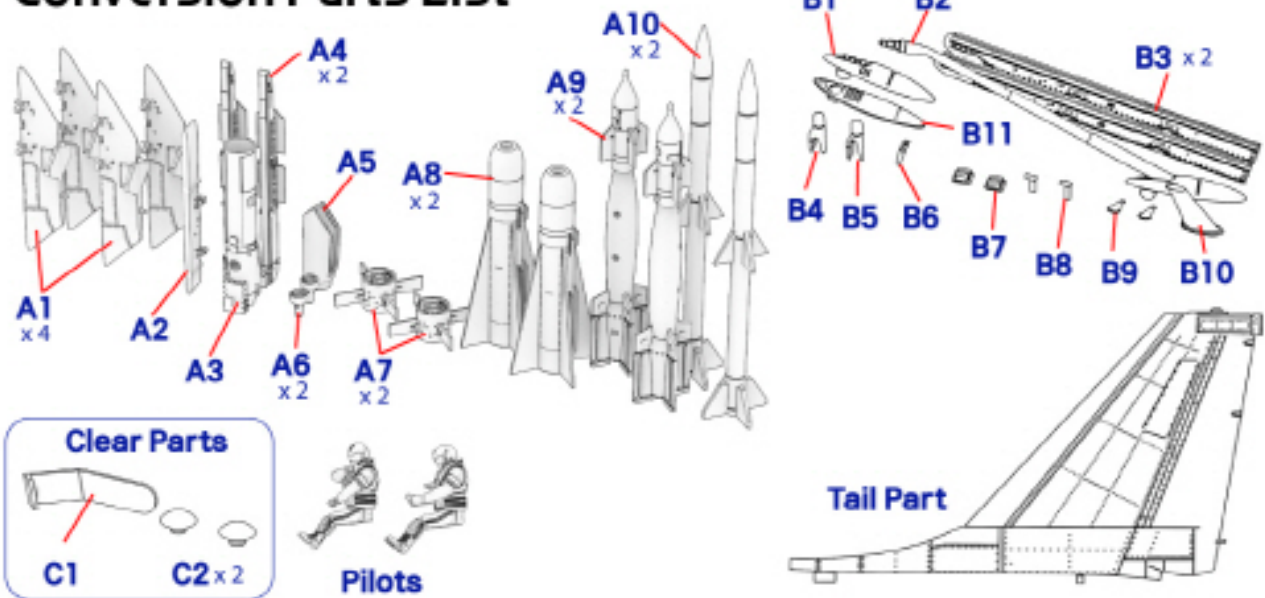

1/72
SCALE

FA-50 GOLDEN EAGLE Block 20

REPUBLIC OF KOREA AIR FORCE FIGHTER JET

TORI
FACTORY
TF-B19

Conversion Parts List

Sniper Pod

AGM-65

GBU-12