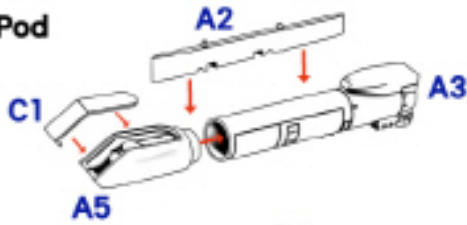

1/72
SCALE

FA-50 GOLDEN EAGLE Block 20

REPUBLIC OF KOREA AIR FORCE FIGHTER JET

TORI
FACTORY
TF-B19

Conversion Parts List

Sniper Pod

AGM-65

GBU-12