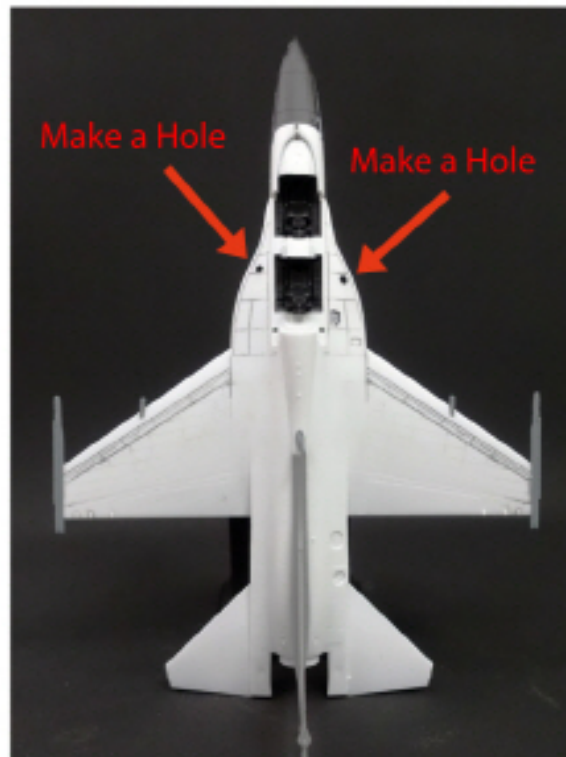

1/72
SCALE

FA-50 GOLDEN EAGLE Block 20

REPUBLIC OF KOREA AIR FORCE FIGHTER JET

TORI
FACTORY
TF-B19

Conversion Parts List

Sniper Pod

AGM-65

GBU-12