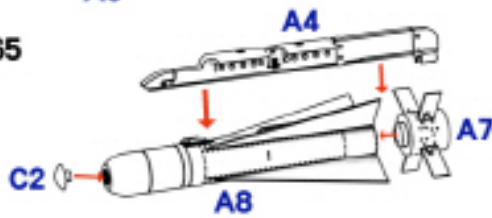

1/72
SCALE

FA-50 GOLDEN EAGLE Block 20

REPUBLIC OF KOREA AIR FORCE FIGHTER JET

TORI
FACTORY
TF-B19

Conversion Parts List

Sniper Pod

AGM-65

GBU-12