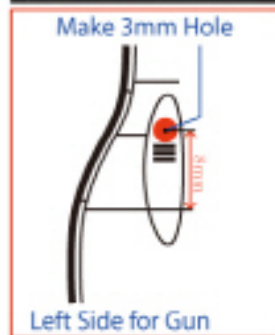

1/72
SCALE

FA-50 GOLDEN EAGLE Block 20

REPUBLIC OF KOREA AIR FORCE FIGHTER JET

TORI
FACTORY
TF-B19

Conversion Parts List

Sniper Pod

AGM-65

GBU-12