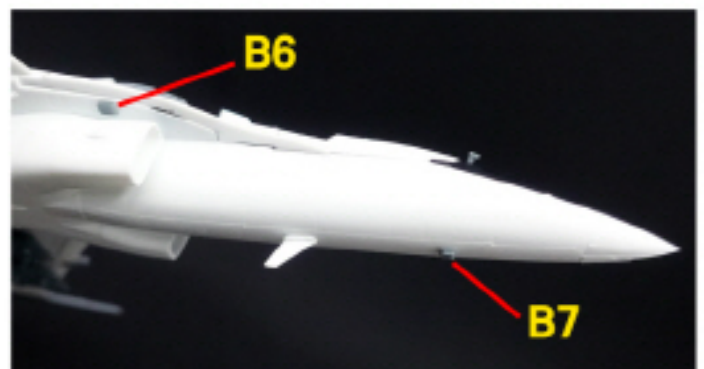

1/72
SCALE

FA-50 GOLDEN EAGLE Block 20

REPUBLIC OF KOREA AIR FORCE FIGHTER JET

TORI
FACTORY
TF-B19

Conversion Parts List

Sniper Pod

AGM-65

GBU-12