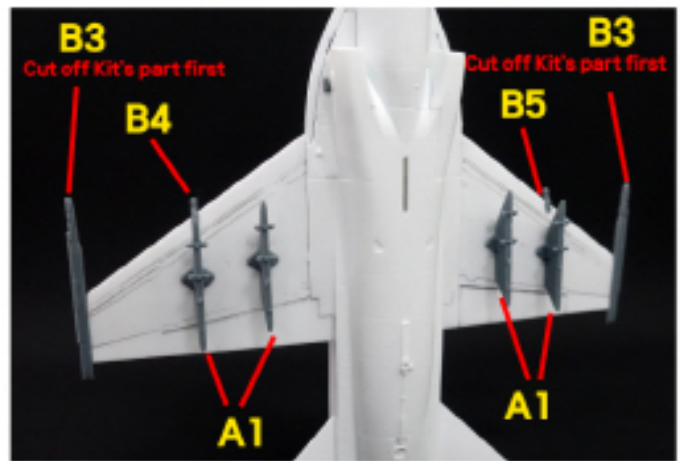

1/72
SCALE

FA-50 GOLDEN EAGLE Block 20

REPUBLIC OF KOREA AIR FORCE FIGHTER JET

TORI
FACTORY
TF-B19

Conversion Parts List

Sniper Pod

AGM-65

GBU-12