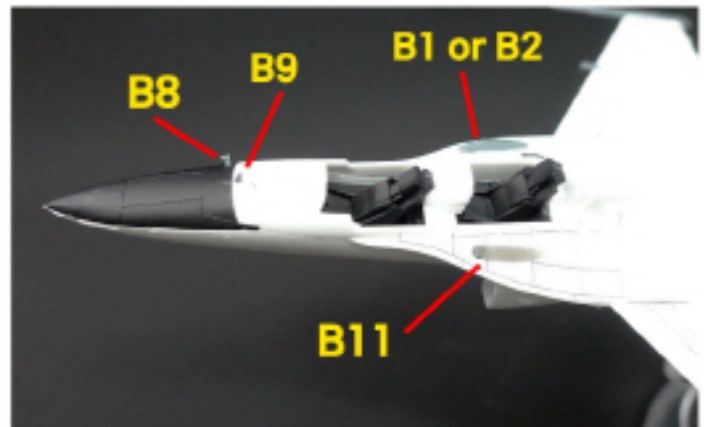

1/72
SCALE

FA-50 GOLDEN EAGLE Block 20

REPUBLIC OF KOREA AIR FORCE FIGHTER JET

TORI
FACTORY
TF-B19

Conversion Parts List

Sniper Pod

AGM-65

GBU-12