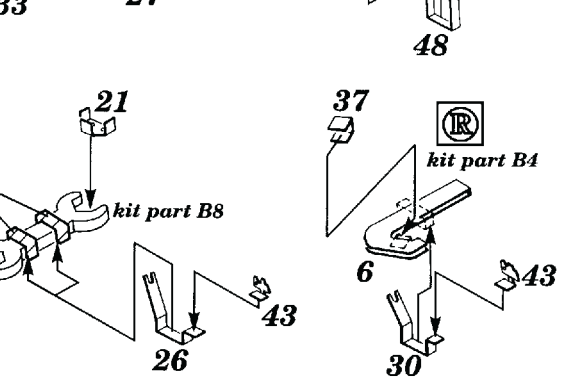

Jagdpanzer IV L/70

1/35 scale detail set for Tamiya kit

- OPPOSITE SIDE
- REMOVE
- REPLACE
- GRIND

VERSION WITHOUT ARMoured PLATES

VERSION WITH ARMoured PLATES