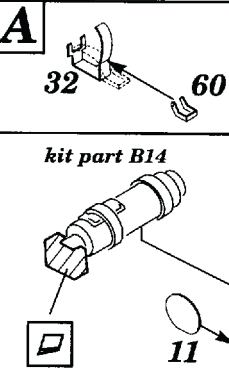

Jagdpanzer IV L/70

1/35 scale detail set for Tamiya kit

- OPPOSITE SIDE
- REMOVE
- REPLACE
- GRIND

VERSION WITHOUT ARMoured PLATES

VERSION WITH ARMoured PLATES