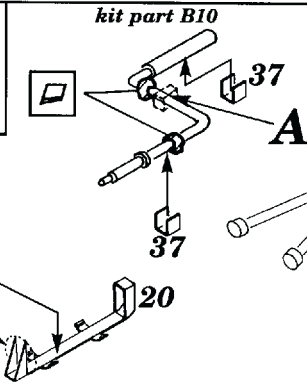

Jagdpanzer IV L/70

1/35 scale detail set for Tamiya kit

- OPPOSITE SIDE
- REMOVE
- REPLACE
- GRIND

VERSION WITHOUT ARMoured PLATES

VERSION WITH ARMoured PLATES