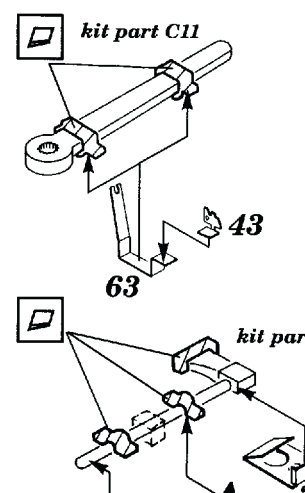

Jagdpanzer IV L/70

1/35 scale detail set for Tamiya kit

- OPPOSITE SIDE
- REMOVE
- REPLACE
- GRIND

VERSION WITHOUT ARMoured PLATES

VERSION WITH ARMoured PLATES