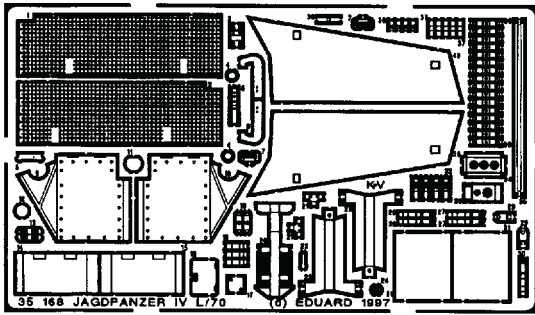

Jagdpanzer IV L/70

1/35 scale detail set for Tamiya kit

- OPPOSITE SIDE
- REMOVE
- REPLACE
- GRIND

VERSION WITHOUT ARMoured PLATES

VERSION WITH ARMoured PLATES