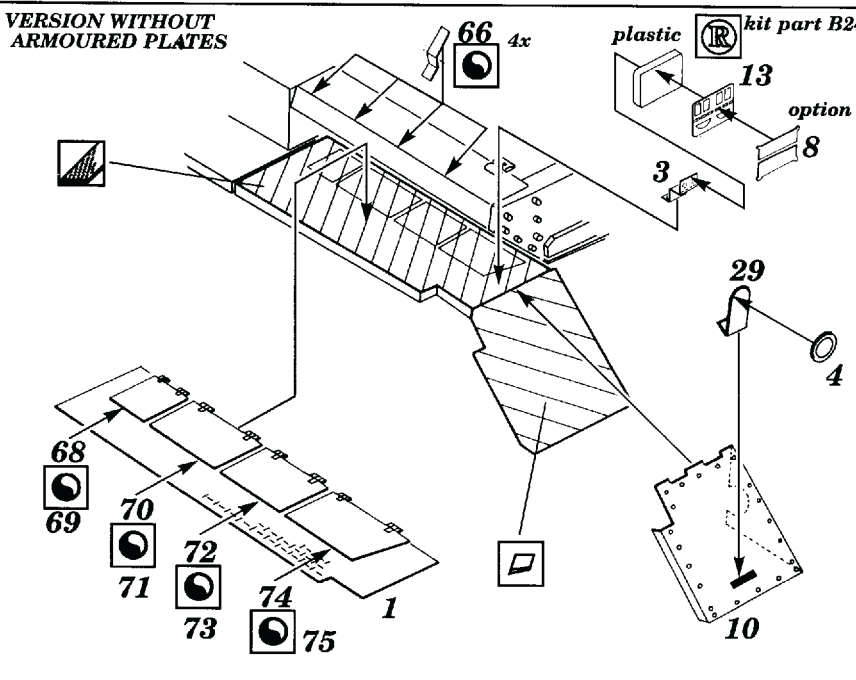

Jagdpanzer IV L/70

1/35 scale detail set for Tamiya kit

- OPPOSITE SIDE
- REMOVE
- REPLACE
- GRIND

VERSION WITHOUT ARMoured PLATES

VERSION WITH ARMoured PLATES