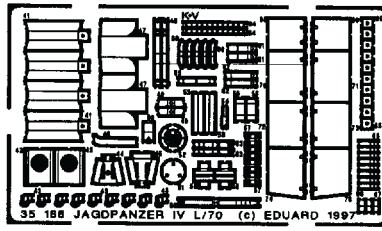

Jagdpanzer IV L/70

1/35 scale detail set for Tamiya kit

- OPPOSITE SIDE
- REMOVE
- REPLACE
- GRIND

VERSION WITHOUT ARMoured PLATES

VERSION WITH ARMoured PLATES