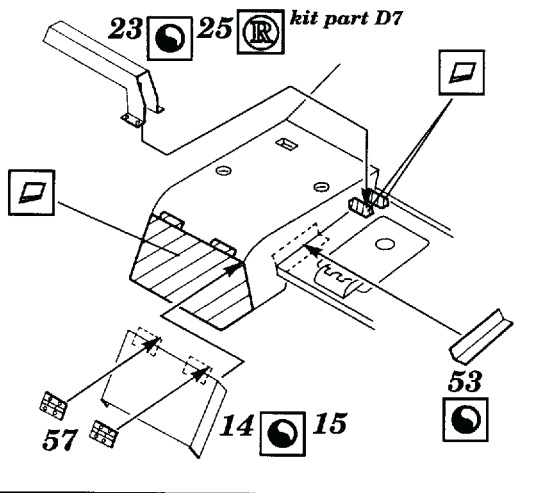

Jagdpanzer IV L/70

1/35 scale detail set for Tamiya kit

- OPPOSITE SIDE
- REMOVE
- REPLACE
- GRIND

VERSION WITHOUT ARMoured PLATES

VERSION WITH ARMoured PLATES