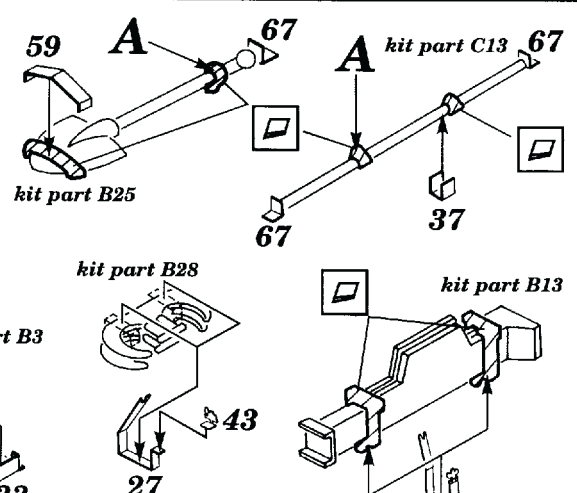

Jagdpanzer IV L/70

1/35 scale detail set for Tamiya kit

- OPPOSITE SIDE
- REMOVE
- REPLACE
- GRIND

VERSION WITHOUT ARMoured PLATES

VERSION WITH ARMoured PLATES