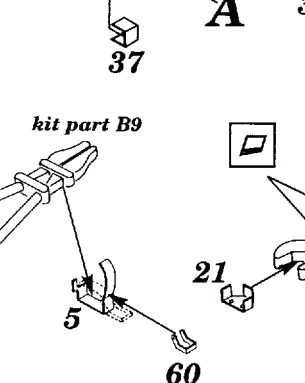

Jagdpanzer IV L/70

1/35 scale detail set for Tamiya kit

- OPPOSITE SIDE
- REMOVE
- REPLACE
- GRIND

VERSION WITHOUT ARMoured PLATES

VERSION WITH ARMoured PLATES