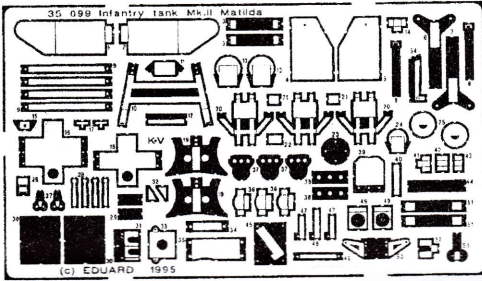

Infantry tank Mk.II Matilda

35 099

1/35 scale detail set for Tamiya kit

-  OPPOSITE SIDE
-  REMOVE
-  REPLACE