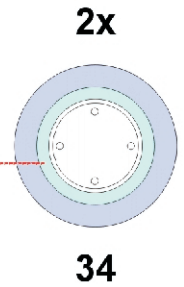

# F2A Buffalo

The die-cut mask for accurate canopy frame painting of the  
*Tamiya 1/48 KIT*

**LIQUID MASK**