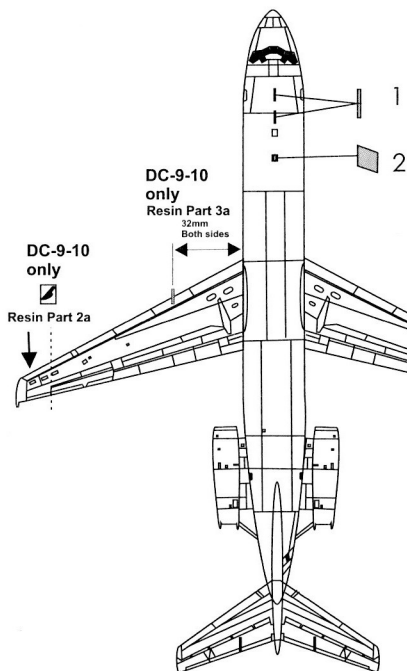

SYMMETRICAL
ASSEMBLY

A NOTH

REMOVE

PUTTY

WEIGHT

10

DC-9-10/20/30

	HUMBROL COLOUR	COLOUR NAME
A	H 33	Black
B	H 11	Silver
C	H-270002	Polished Aluminium
D	H-270003	Polished Steel
E	H 34	White

Resin parts

Fuselage for model 10/20/40/50