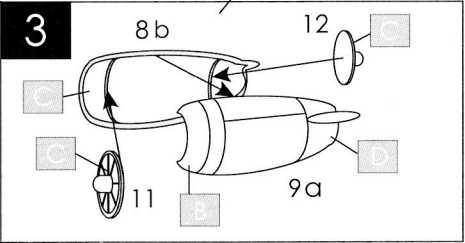

SYMMETRICAL
ASSEMBLY

A NOTH

REMOVE

PUTTY

WEIGHT

10

DC-9-10/20/30

	HUMBROL COLOUR	COLOUR NAME
A	H 33	Black
B	H 11	Silver
C	H-270002	Polished Aluminium
D	H-270003	Polished Steel
E	H 34	White