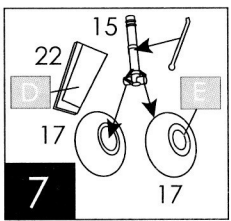

SYMMETRICAL
ASSEMBLY

A NOTH

REMOVE

PUTTY

WEIGHT

10

DC-9-10/20/30

	HUMBROL COLOUR	COLOUR NAME
A	H 33	Black
B	H 11	Silver
C	H-270002	Polished Aluminium
D	H-270003	Polished Steel
E	H 34	White