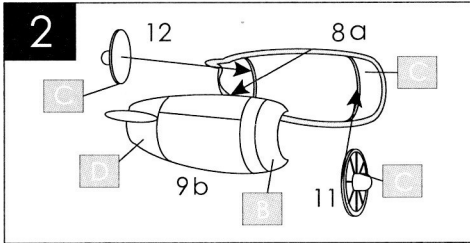

SYMMETRICAL
ASSEMBLY

A NOTH

REMOVE

PUTTY

WEIGHT

10

DC-9-10/20/30

	HUMBROL COLOUR	COLOUR NAME
A	H 33	Black
B	H 11	Silver
C	H-270002	Polished Aluminium
D	H-270003	Polished Steel
E	H 34	White