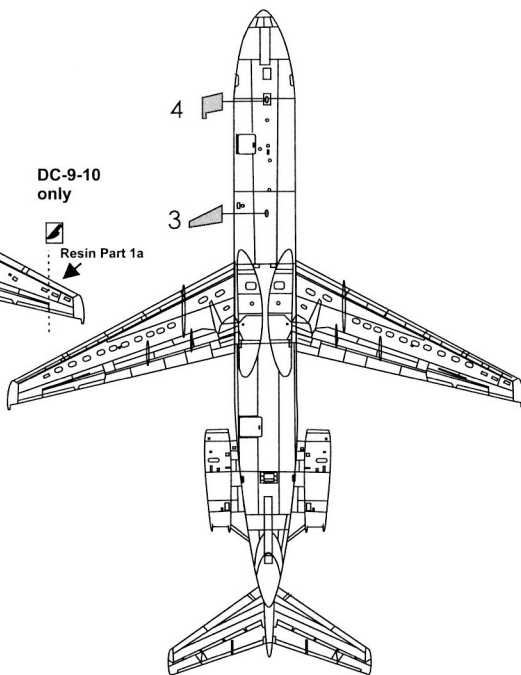

DC-9

10/20/30/40/50

PLASTIC KITS

Resin Parts For
DC-9-20/30/40

Resin Parts For
DC-9-10

OPTIONAL

BEND

OPEN HOLE

SYMMETRICAL
ASSEMBLY

A NOTH

REMOVE

PUTTY

WEIGHT

10

DC-9-10/20/30

	HUMBROL COLOUR	COLOUR NAME
A	H 33	Black
B	H 11	Silver
C	H-270002	Polished Aluminium
D	H-270003	Polished Steel
E	H 34	White

Resin parts

Fuselage for model 10/20/40/50