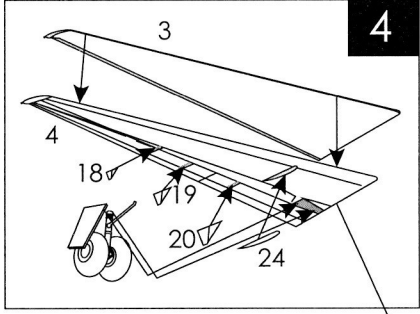

SYMMETRICAL
ASSEMBLY

A NOTH

REMOVE

PUTTY

WEIGHT

10

DC-9-10/20/30

	HUMBROL COLOUR	COLOUR NAME
A	H 33	Black
B	H 11	Silver
C	H-270002	Polished Aluminium
D	H-270003	Polished Steel
E	H 34	White