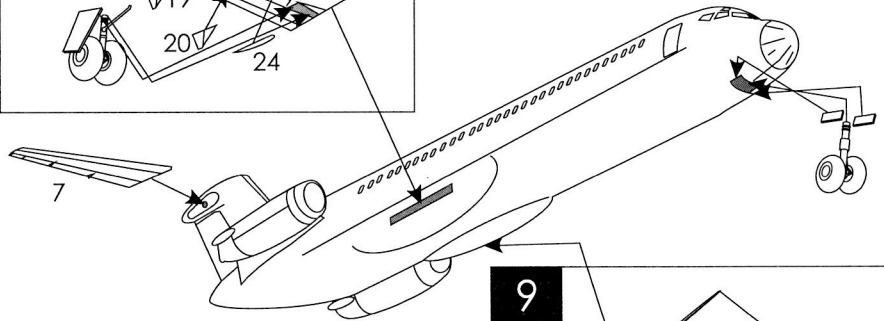

SYMMETRICAL
ASSEMBLY

A NOTH

REMOVE

PUTTY

WEIGHT

10

DC-9-10/20/30

	HUMBROL COLOUR	COLOUR NAME
A	H 33	Black
B	H 11	Silver
C	H-270002	Polished Aluminium
D	H-270003	Polished Steel
E	H 34	White