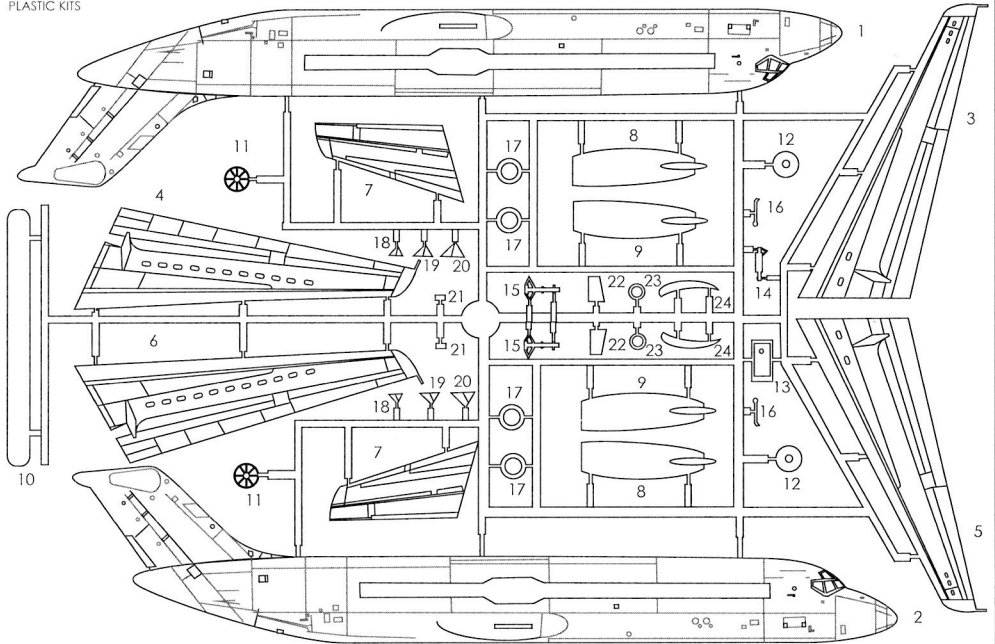

DC-9

10/20/30/40/50

PLASTIC KITS

Resin Parts For
DC-9-20/30/40

Resin Parts For
DC-9-10

OPTIONAL

BEND

OPEN HOLE

SYMMETRICAL
ASSEMBLY

A NOTH

REMOVE

PUTTY

WEIGHT

10

DC-9-10/20/30

	HUMBROL COLOUR	COLOUR NAME
A	H 33	Black
B	H 11	Silver
C	H-270002	Polished Aluminium
D	H-270003	Polished Steel
E	H 34	White

Resin parts

Fuselage for model 10/20/40/50