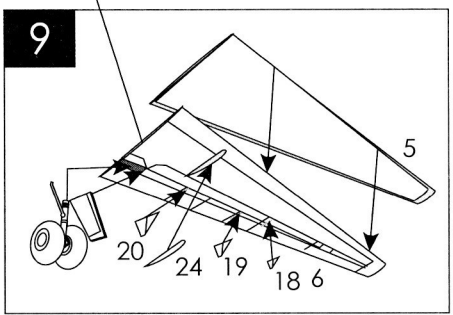

SYMMETRICAL
ASSEMBLY

A NOTH

REMOVE

PUTTY

WEIGHT

10

DC-9-10/20/30

	HUMBROL COLOUR	COLOUR NAME
A	H 33	Black
B	H 11	Silver
C	H-270002	Polished Aluminium
D	H-270003	Polished Steel
E	H 34	White