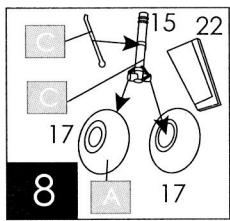

SYMMETRICAL
ASSEMBLY

A NOTH

REMOVE

PUTTY

WEIGHT

10

DC-9-10/20/30

	HUMBROL COLOUR	COLOUR NAME
A	H 33	Black
B	H 11	Silver
C	H-270002	Polished Aluminium
D	H-270003	Polished Steel
E	H 34	White