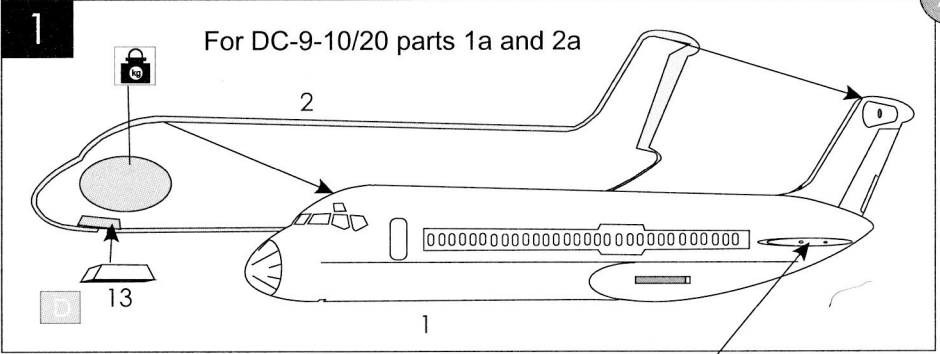

SYMMETRICAL
ASSEMBLY

A NOTH

REMOVE

PUTTY

WEIGHT

10

DC-9-10/20/30

	HUMBROL COLOUR	COLOUR NAME
A	H 33	Black
B	H 11	Silver
C	H-270002	Polished Aluminium
D	H-270003	Polished Steel
E	H 34	White