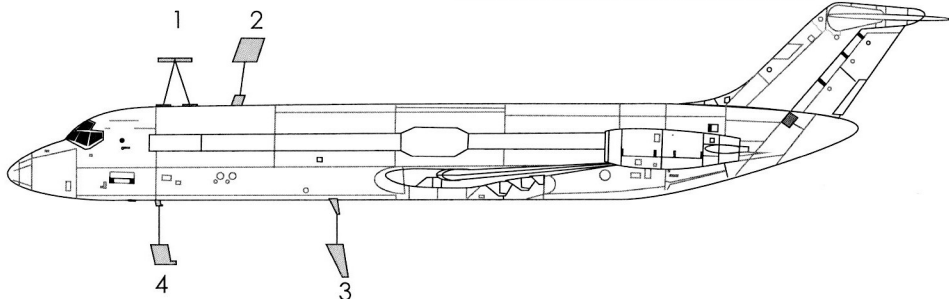

10

DC-9-10/20/30

	HUMBROL COLOUR	COLOUR NAME
A	H 33	Black
B	H 11	Silver
C	H-270002	Polished Aluminium
D	H-270003	Polished Steel
E	H 34	White

Resin parts