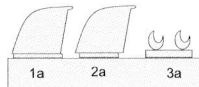

DC-9

10/20/30/40/50

PLASTIC KITS

Resin Parts For
DC-9-20/30/40

Resin Parts For
DC-9-10

OPTIONAL

BEND

OPEN HOLE

SYMMETRICAL
ASSEMBLY

A NOTH

REMOVE

PUTTY

WEIGHT

10

DC-9-10/20/30

	HUMBROL COLOUR	COLOUR NAME
A	H 33	Black
B	H 11	Silver
C	H-270002	Polished Aluminium
D	H-270003	Polished Steel
E	H 34	White