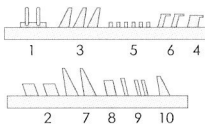

DC-9

10/20/30/40/50

PLASTIC KITS

Resin Parts For
DC-9-20/30/40

Resin Parts For
DC-9-10

OPTIONAL

BEND

OPEN HOLE

SYMMETRICAL
ASSEMBLY

A NOTH

REMOVE

PUTTY

WEIGHT

10

DC-9-10/20/30

	HUMBROL COLOUR	COLOUR NAME
A	H 33	Black
B	H 11	Silver
C	H-270002	Polished Aluminium
D	H-270003	Polished Steel
E	H 34	White