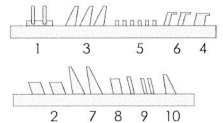

DC-9

10/20/30/40/50

PLASTIC KITS

Resin Parts For
DC-9-20/30/40

Resin Parts For
DC-9-10

OPTIONAL

BEND

OPEN HOLE

SYMMETRICAL
ASSEMBLY

A NOTH

REMOVE

PUTTY

WEIGHT

10

DC-9-10/20/30

	HUMBROL COLOUR	COLOUR NAME
A	H 33	Black
B	H 11	Silver
C	H-270002	Polished Aluminium
D	H-270003	Polished Steel
E	H 34	White