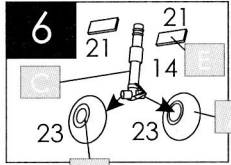

SYMMETRICAL
ASSEMBLY

A NOTH

REMOVE

PUTTY

WEIGHT

10

DC-9-10/20/30

	HUMBROL COLOUR	COLOUR NAME
A	H 33	Black
B	H 11	Silver
C	H-270002	Polished Aluminium
D	H-270003	Polished Steel
E	H 34	White