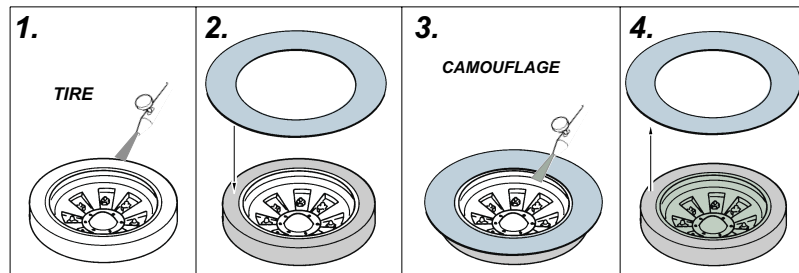

# Sd.Kfz.251 wheel mask

A die-cut mask for accurate painting for AFV Club kit

*1/35 KIT*

### PARTS:

*A1 outside,  
A1 inside,  
A2 outside,  
A2 inside,  
A3, A4*