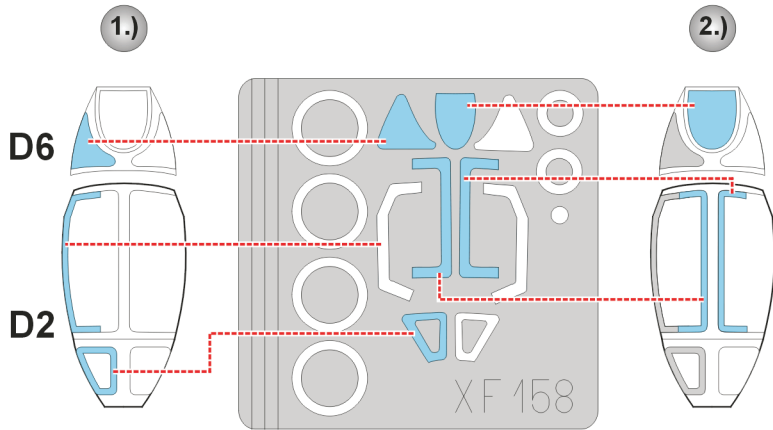

eduard
Express Mask

XF 158

Mig-15 bis

The die-cut mask for accurate canopy frame painting of the
Tamiya 1/48 KIT

LIQUID MASK ■

2pcs.
B12

2pcs.
B12

A29

A29

D1

4.)

INTERIOR COLOR

5.)

CAMOUFLAGE COLOR

LIQUID MASK ■

REFERENCES: Squadron/Signal Publ.: Aircraft # 116 - Mig-15 in action