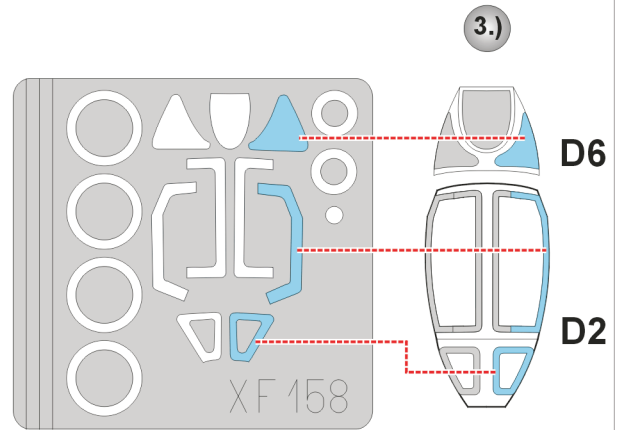

eduard
Express Mask

XF 158

Mig-15 bis

The die-cut mask for accurate canopy frame painting of the
Tamiya 1/48 KIT

LIQUID MASK ■

2pcs.
B12

2pcs.
B12

A29

A29

D1

4.)

INTERIOR COLOR

5.)

CAMOUFLAGE COLOR

LIQUID MASK ■

REFERENCES: Squadron/Signal Publ.: Aircraft # 116 - Mig-15 in action