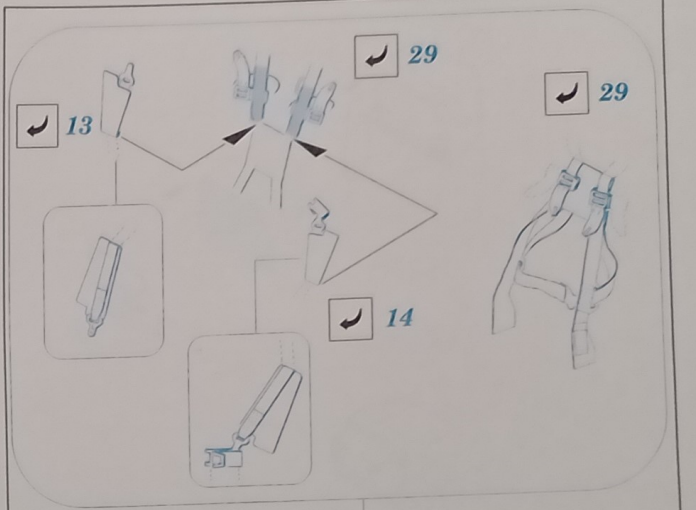

## Mi-8 HiP

|                      |                     |       |
|----------------------|---------------------|-------|
| SYMMETRICAL ASSEMBLY | BEND                | GRIND |
| REMOVE               | OPTION              |       |
| DRILL HOLE           | REPLACE             |       |
| PHOTO-ETCHED PARTS   | PARTS TO BE REMOVED |       |
| ORIGINAL KIT PARTS   | FILL                |       |

Kuivalainen Pienoismalleja  
A Kiven katu 58  
FIN-00510 Helsinki  
Finland  
tel int-358-400-564645  
[www.kuivalainen.net](http://www.kuivalainen.net)

This product contains metal detail parts for upgrading scale plastic models. When selecting this set make sure that it is for the kit mentioned on the label as these sets are made specifically for that kit. When upgrading the model some cutting or corrections may be necessary for parts to fit accurately.  
**WARNING!** This set contains small and sharp parts. Work carefully in a ventilated and well-lit room. Safety glasses are recommended. This products is not suitable for children 14 years or younger.