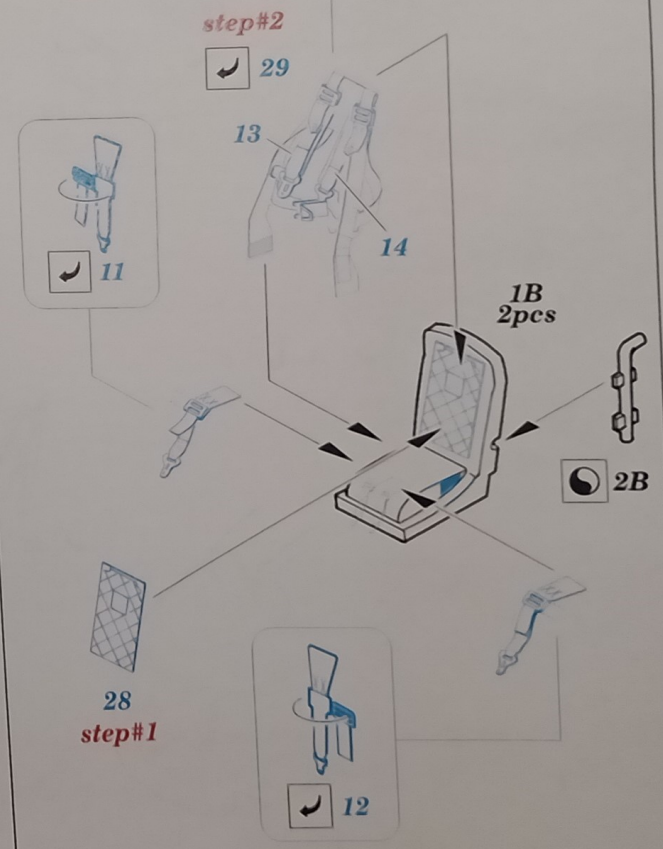

## Mi-8 HiP

|                      |                     |       |
|----------------------|---------------------|-------|
| SYMMETRICAL ASSEMBLY | BEND                | GRIND |
| REMOVE               | OPTION              |       |
| DRILL HOLE           | REPLACE             |       |
| PHOTO-ETCHED PARTS   | PARTS TO BE REMOVED |       |
| ORIGINAL KIT PARTS   | FILL                |       |

Kuivalainen Pienoismalleja  
A Kiven katu 58  
FIN-00510 Helsinki  
Finland  
tel int-358-400-564645  
[www.kuivalainen.net](http://www.kuivalainen.net)

This product contains metal detail parts for upgrading scale plastic models. When selecting this set make sure that it is for the kit mentioned on the label as these sets are made specifically for that kit. When upgrading the model some cutting or corrections may be necessary for parts to fit accurately.  
**WARNING!** This set contains small and sharp parts. Work carefully in a ventilated and well-lit room. Safety glasses are recommended. This products is not suitable for children 14 years or younger.