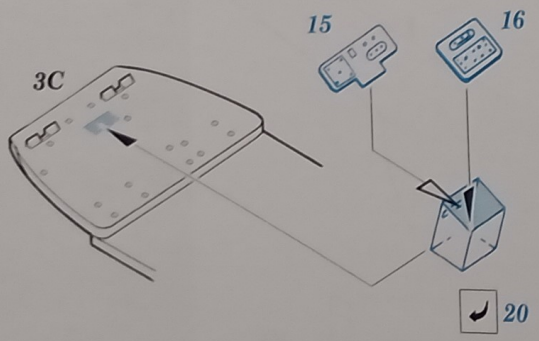

## Mi-8 HiP

|                      |                     |       |
|----------------------|---------------------|-------|
| SYMMETRICAL ASSEMBLY | BEND                | GRIND |
| REMOVE               | OPTION              |       |
| DRILL HOLE           | REPLACE             |       |
| PHOTO-ETCHED PARTS   | PARTS TO BE REMOVED |       |
| ORIGINAL KIT PARTS   | FILL                |       |

Kuivalainen Pienoismalleja  
A Kiven katu 58  
FIN-00510 Helsinki  
Finland  
tel int-358-400-564645  
[www.kuivalainen.net](http://www.kuivalainen.net)

This product contains metal detail parts for upgrading scale plastic models. When selecting this set make sure that it is for the kit mentioned on the label as these sets are made specifically for that kit. When upgrading the model some cutting or corrections may be necessary for parts to fit accurately.  
**WARNING!** This set contains small and sharp parts. Work carefully in a ventilated and well-lit room. Safety glasses are recommended. This products is not suitable for children 14 years or younger.