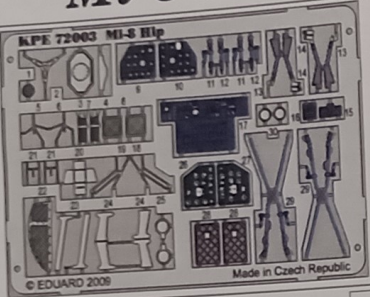

# KUIVALAINEN

KPE 72003

Photo etched parts  
for 1/72 kit Zvezda

## Mi-8 HiP

|                      |                     |       |
|----------------------|---------------------|-------|
| SYMMETRICAL ASSEMBLY | BEND                | GRIND |
| REMOVE               | OPTION              |       |
| DRILL HOLE           | REPLACE             |       |
| PHOTO-ETCHED PARTS   | PARTS TO BE REMOVED |       |
| ORIGINAL KIT PARTS   | FILL                |       |

Kuivalainen Pienoismalleja  
A Kiven katu 58  
FIN-00510 Helsinki  
Finland  
tel int-358-400-564645  
[www.kuivalainen.net](http://www.kuivalainen.net)

This product contains metal detail parts for upgrading scale plastic models. When selecting this set make sure that it is for the kit mentioned on the label as these sets are made specifically for that kit. When upgrading the model some cutting or corrections may be necessary for parts to fit accurately.  
**WARNING!** This set contains small and sharp parts. Work carefully in a ventilated and well-lit room. Safety glasses are recommended. This products is not suitable for children 14 years or younger.