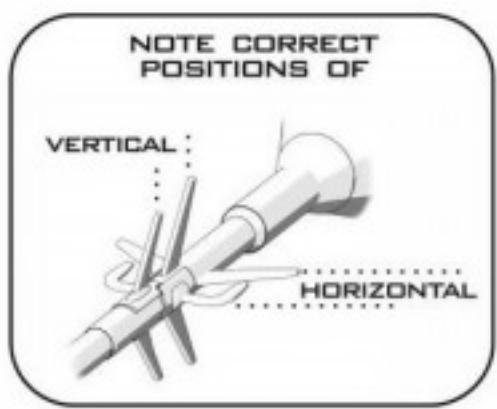

**1:48**  
 AIR MASTER SERIES  
 AM-48-123

**SU-24M (FENCER D)  
 PITOT TUBE**

SU-24M - RURKA PITOTA

**SET INCLUDES**  
 ZESTAW ZAWIERA

**ASSEMBLY INSTRUCTION**  
 INSTRUKCJA MONTAŻU

STATIC DISCHARGERS USED IN THIS AIRPLANE YOU CAN FIND HERE:  
 AM-48-088 - STATIC DISCHARGERS - TYPE USED ON SUKHOI JETS (14PCS)