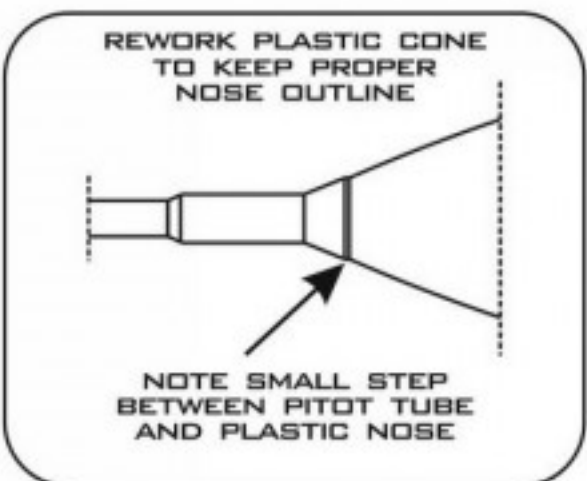

**1:48**  
 AIR MASTER SERIES  
 AM-48-123

**SU-24M (FENCER D)  
 PITOT TUBE**

SU-24M - RURKA PITOTA

**SET INCLUDES**  
 ZESTAW ZAWIERA

**ASSEMBLY INSTRUCTION**  
 INSTRUKCJA MONTAŻU

STATIC DISCHARGERS USED IN THIS AIRPLANE YOU CAN FIND HERE:  
 AM-48-088 - STATIC DISCHARGERS - TYPE USED ON SUKHOI JETS (14PCS)