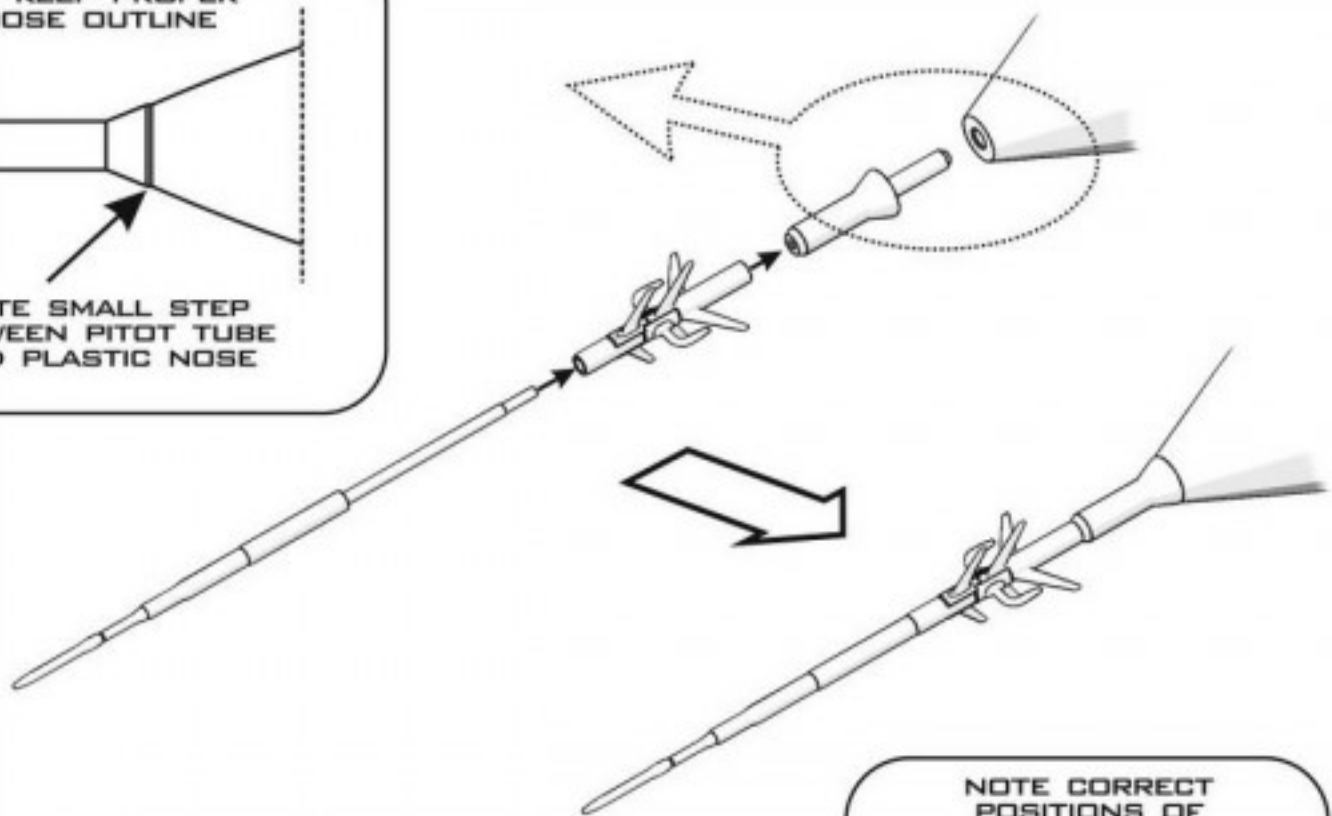

**1:48**  
 AIR MASTER SERIES  
 AM-48-123

**SU-24M (FENCER D)  
 PITOT TUBE**

SU-24M - RURKA PITOTA

**SET INCLUDES**  
 ZESTAW ZAWIERA

**ASSEMBLY INSTRUCTION**  
 INSTRUKCJA MONTAŻU

STATIC DISCHARGERS USED IN THIS AIRPLANE YOU CAN FIND HERE:  
 AM-48-088 - STATIC DISCHARGERS - TYPE USED ON SUKHOI JETS (14PCS)