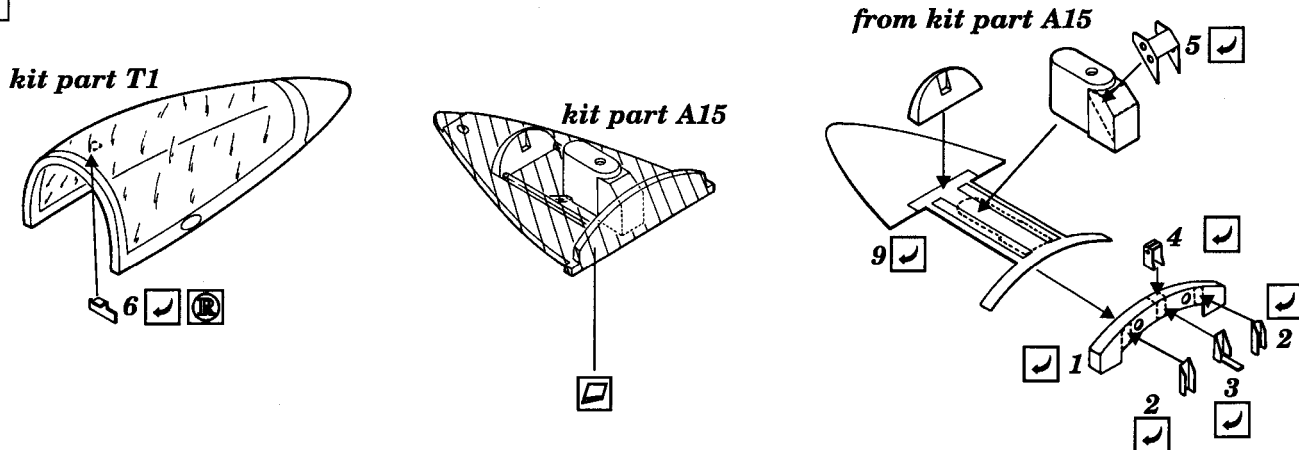

N.A. F-86F Sabre

1/48 scale detail set for Hasegawa kit

48 185

-  OPPOSITE SIDE
-  REMOVE
-  BEND
-  REPLACE
-  GRIND

A EJECTION SEAT

B COCKPIT

C CANOPY

D NOSE GEAR