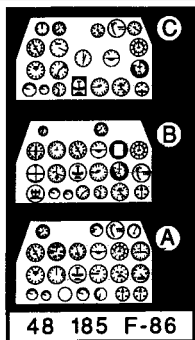

N.A. F-86F Sabre

1/48 scale detail set for Hasegawa kit

48 185

-  OPPOSITE SIDE
-  REMOVE
-  BEND
-  REPLACE
-  GRIND

A EJECTION SEAT

B COCKPIT

C CANOPY

D NOSE GEAR