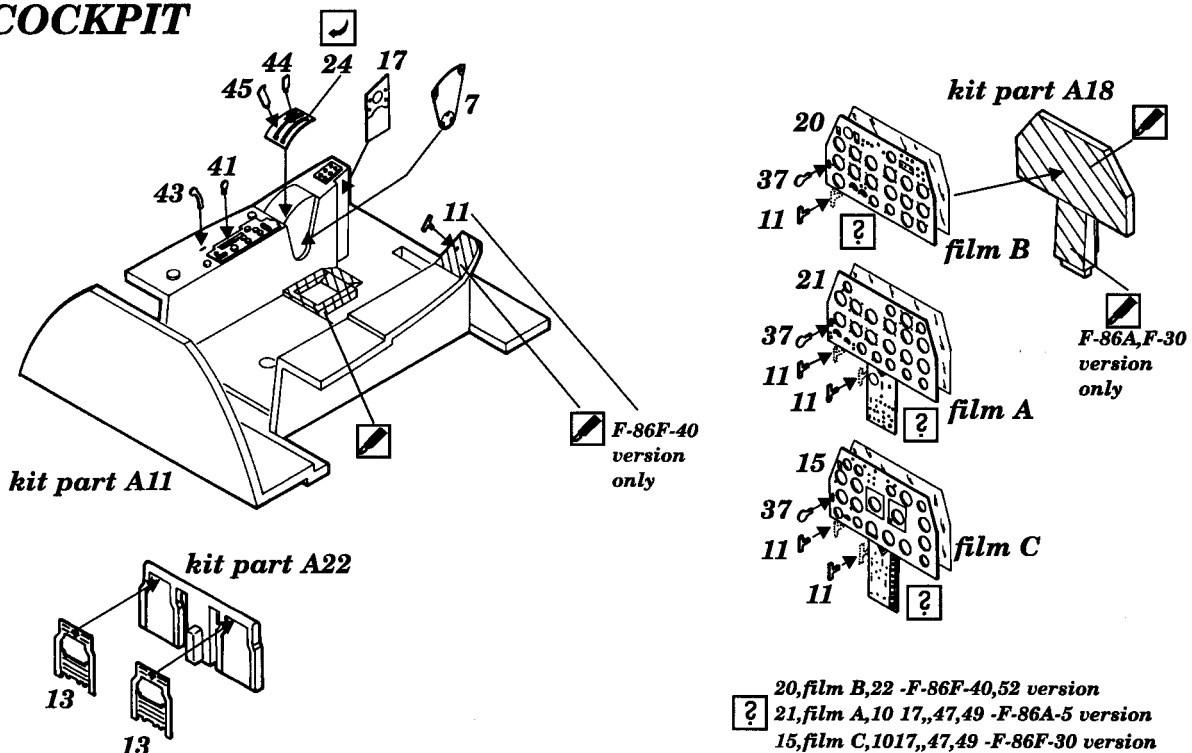

N.A. F-86F Sabre

1/48 scale detail set for Hasegawa kit

48 185

-  OPPOSITE SIDE
-  REMOVE
-  BEND
-  REPLACE
-  GRIND

A EJECTION SEAT

B COCKPIT

C CANOPY

D NOSE GEAR