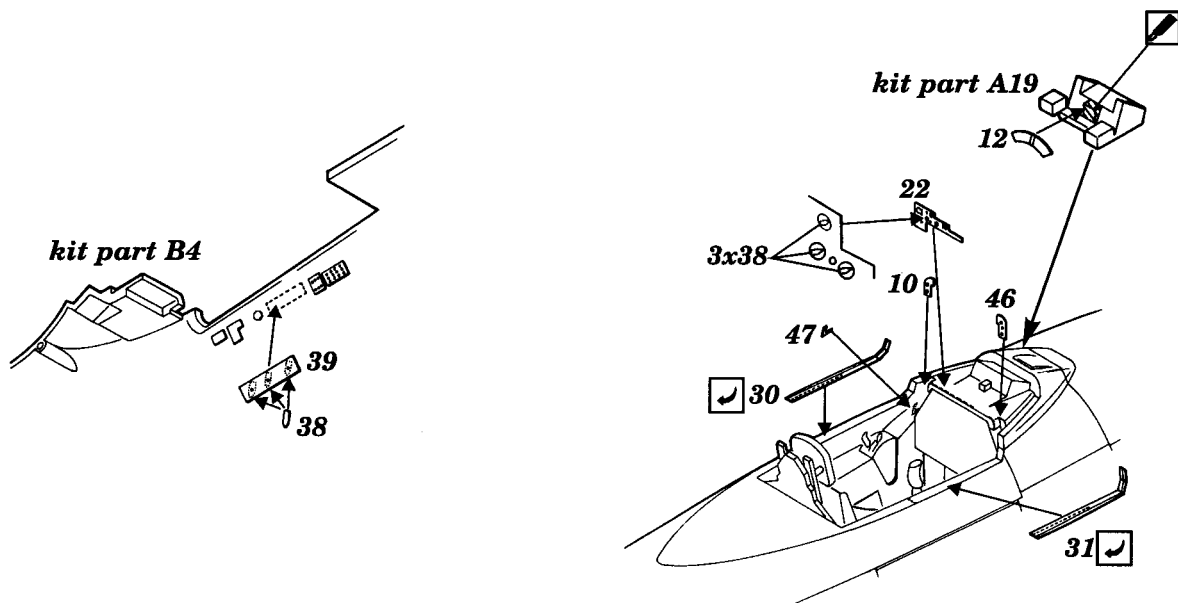

N.A. F-86F Sabre

1/48 scale detail set for Hasegawa kit

48 185

-  OPPOSITE SIDE
-  REMOVE
-  BEND
-  REPLACE
-  GRIND

A EJECTION SEAT

B COCKPIT

C CANOPY

D NOSE GEAR