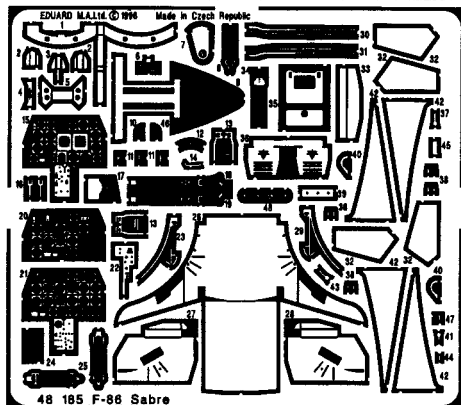

N.A. F-86F Sabre

1/48 scale detail set for Hasegawa kit

48 185

-  OPPOSITE SIDE
-  REMOVE
-  BEND
-  REPLACE
-  GRIND

A EJECTION SEAT

B COCKPIT

C CANOPY

D NOSE GEAR