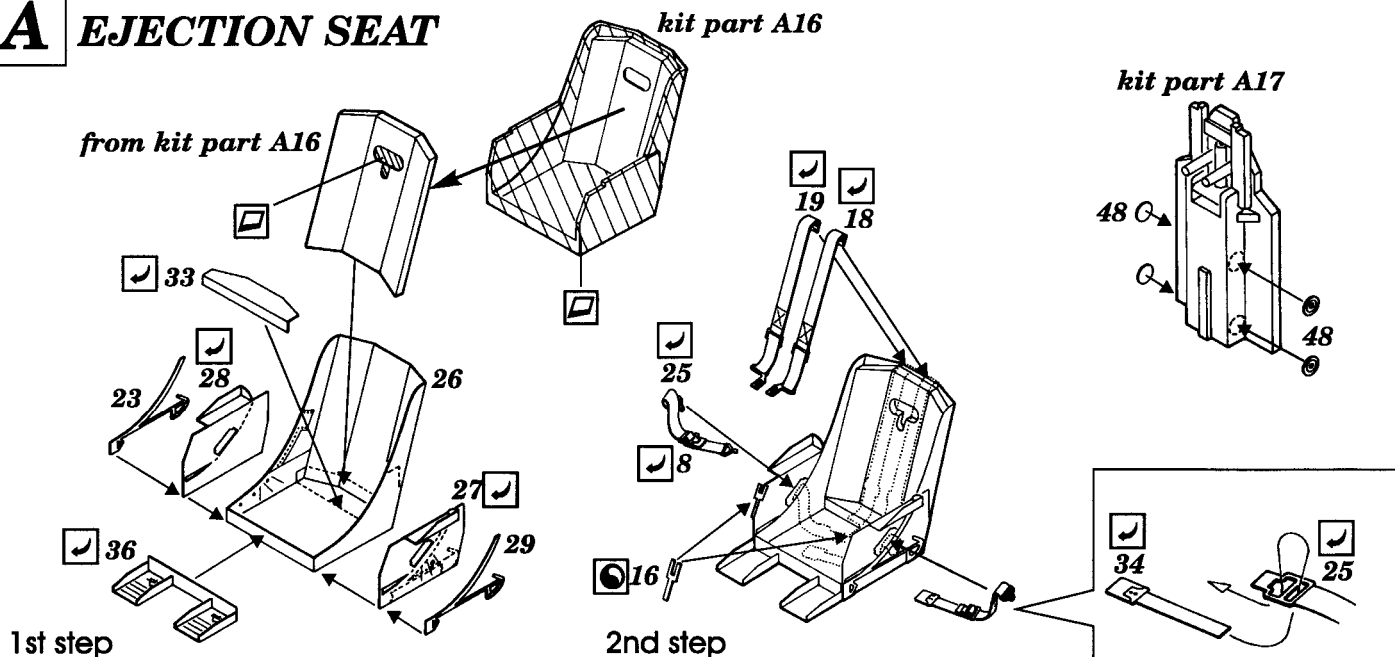

N.A. F-86F Sabre

1/48 scale detail set for Hasegawa kit

48 185

-  OPPOSITE SIDE
-  REMOVE
-  BEND
-  REPLACE
-  GRIND

A EJECTION SEAT

B COCKPIT

C CANOPY

D NOSE GEAR