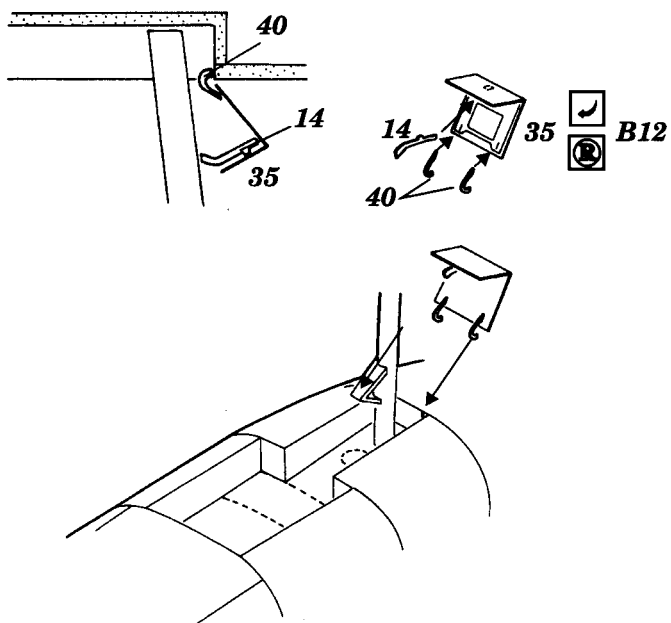

N.A. F-86F Sabre

1/48 scale detail set for Hasegawa kit

48 185

-  OPPOSITE SIDE
-  REMOVE
-  BEND
-  REPLACE
-  GRIND

A EJECTION SEAT

B COCKPIT

C CANOPY

D NOSE GEAR