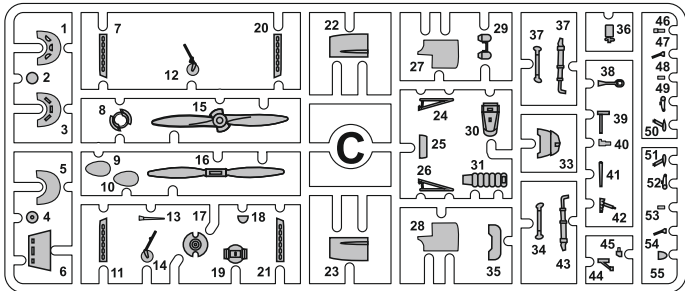

DW 72001

Messerschmitt Bf.109 A/B

1/72 SCALE MODEL CONSTRUCTION KIT

Ready to assemble scale models kit.
 Contains part for one model.
 Model length: 119 mm
 Wingspan: 137 mm
 Plastic parts: 75 mm
 Photoetched parts: 33

3) Bf-109B-2, 6-27, 1.J/88, Spain, 1938

4) Bf-109B-2, 6-36, 1.J/88, Spain, September 1938, Oblt. H.Harder

PARTS OF THE MODEL

Resin

USED SYMBOLS

ASSEMBLY INSTRUCTION

2) Bf-109A, 6-15, 2.J/88, Spain, 1937

17