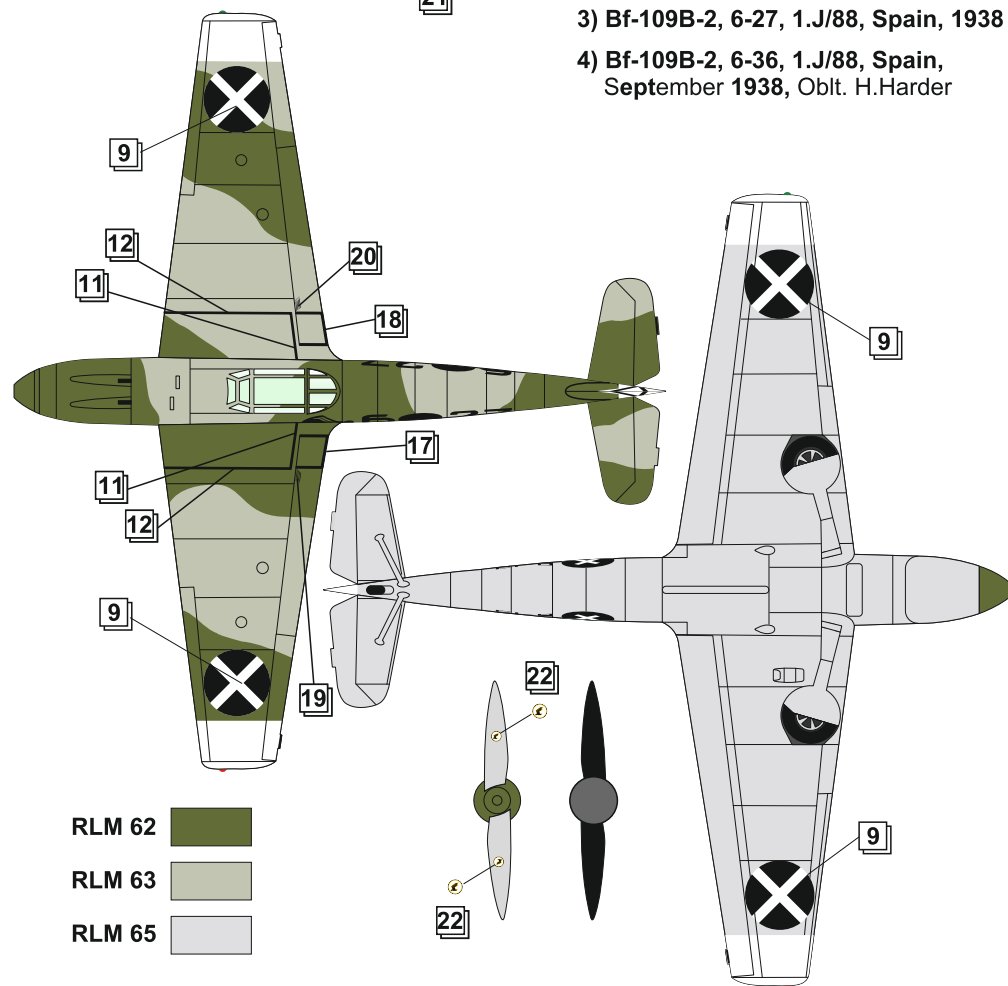

DW 72001

Messerschmitt Bf.109 A/B

1/72 SCALE MODEL CONSTRUCTION KIT

Ready to assemble scale models kit.
 Contains part for one model.
 Model length: 119 mm
 Wingspan: 137 mm
 Plastic parts: 75 mm
 Photoetched parts: 33

3) Bf-109B-2, 6-27, 1.J/88, Spain, 1938

4) Bf-109B-2, 6-36, 1.J/88, Spain, September 1938, Oblt. H.Harder

PARTS OF THE MODEL

Resin

USED SYMBOLS

ASSEMBLY INSTRUCTION

2) Bf-109A, 6-15, 2.J/88, Spain, 1937

17

8

9

10

COLOR SCHEME

1) Bf-109A, 6-10, 2.J/88, Unteroffizer Ernst Mratzek, Spain, march 1937

12

14

13