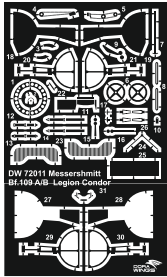

DW 72001

Messerschmitt Bf.109 A/B

1/72 SCALE MODEL CONSTRUCTION KIT

Ready to assemble scale models kit.
 Contains part for one model.
 Model length: 119 mm
 Wingspan: 137 mm
 Plastic parts: 75 mm
 Photoetched parts: 33

3) Bf-109B-2, 6-27, 1.J/88, Spain, 1938

4) Bf-109B-2, 6-36, 1.J/88, Spain, September 1938, Oblt. H.Harder

PARTS OF THE MODEL

Resin

USED SYMBOLS

ASSEMBLY INSTRUCTION

2) Bf-109A, 6-15, 2.J/88, Spain, 1937

17