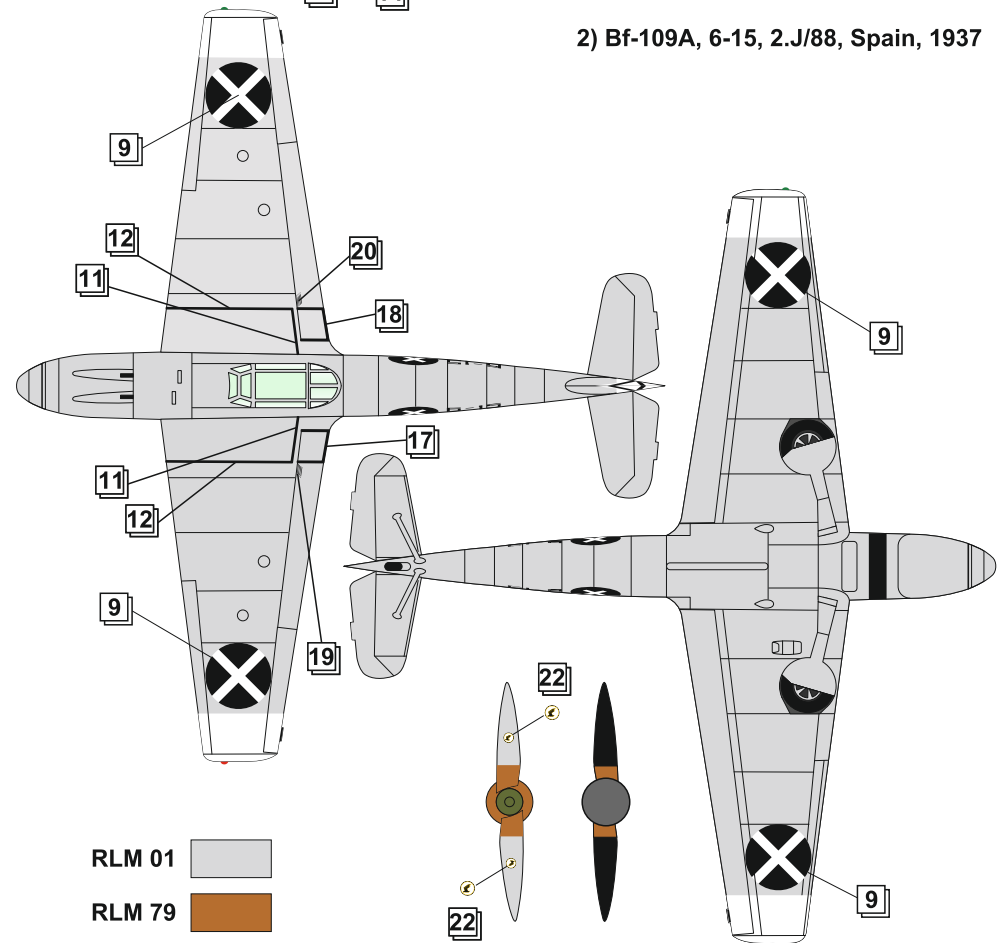

DW 72001

Messerschmitt Bf.109 A/B

1/72 SCALE MODEL CONSTRUCTION KIT

Ready to assemble scale models kit.
 Contains part for one model.
 Model length: 119 mm
 Wingspan: 137 mm
 Plastic parts: 75 mm
 Photoetched parts: 33

3) Bf-109B-2, 6-27, 1.J/88, Spain, 1938

4) Bf-109B-2, 6-36, 1.J/88, Spain, September 1938, Oblt. H.Harder

PARTS OF THE MODEL

Resin

USED SYMBOLS

ASSEMBLY INSTRUCTION

2) Bf-109A, 6-15, 2.J/88, Spain, 1937

17

8

9

10

COLOR SCHEME

1) Bf-109A, 6-10, 2.J/88, Unteroffizer Ernst Mratzek, Spain, march 1937

12

14

13