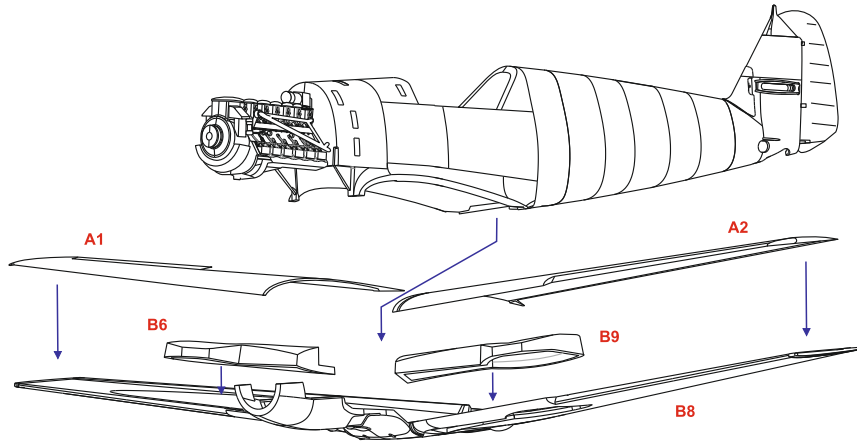

DW 72001

Messerschmitt Bf.109 A/B

1/72 SCALE MODEL CONSTRUCTION KIT

Ready to assemble scale models kit.
 Contains part for one model.
 Model length: 119 mm
 Wingspan: 137 mm
 Plastic parts: 75 mm
 Photoetched parts: 33

8

9

10

COLOR SCHEME

1) Bf-109A, 6-10, 2.J/88, Unteroffizer Ernst Mratzek, Spain, march 1937

12

14

13