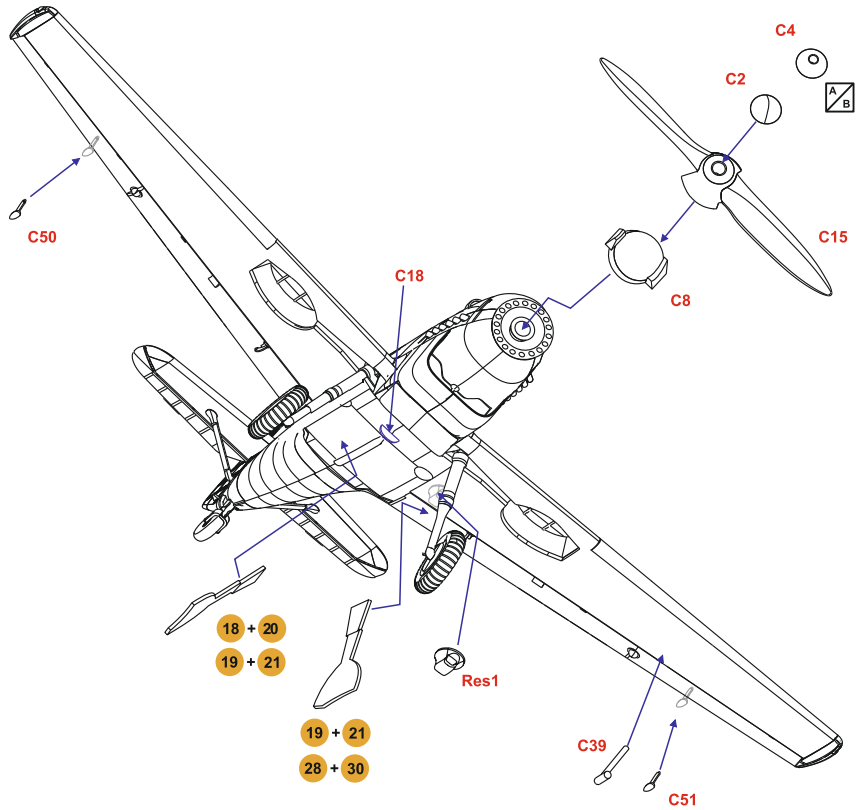

DW 72001

Messerschmitt Bf.109 A/B

1/72 SCALE MODEL CONSTRUCTION KIT

Ready to assemble scale models kit.
 Contains part for one model.
 Model length: 119 mm
 Wingspan: 137 mm
 Plastic parts: 75 mm
 Photoetched parts: 33

3) Bf-109B-2, 6-27, 1.J/88, Spain, 1938

4) Bf-109B-2, 6-36, 1.J/88, Spain, September 1938, Oblt. H.Harder

PARTS OF THE MODEL

Resin

USED SYMBOLS

ASSEMBLY INSTRUCTION

2) Bf-109A, 6-15, 2.J/88, Spain, 1937

17

8

9

10

COLOR SCHEME

1) Bf-109A, 6-10, 2.J/88, Unteroffizer Ernst Mratzek, Spain, march 1937

12

14

13