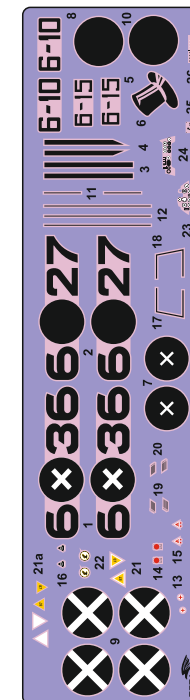

DW 72001

Messerschmitt Bf.109 A/B

1/72 SCALE MODEL CONSTRUCTION KIT

Ready to assemble scale models kit.
 Contains part for one model.
 Model length: 119 mm
 Wingspan: 137 mm
 Plastic parts: 75 mm
 Photoetched parts: 33

3) Bf-109B-2, 6-27, 1.J/88, Spain, 1938

4) Bf-109B-2, 6-36, 1.J/88, Spain, September 1938, Oblt. H.Harder

PARTS OF THE MODEL

Resin

USED SYMBOLS

ASSEMBLY INSTRUCTION

2) Bf-109A, 6-15, 2.J/88, Spain, 1937

17

8

9

10

COLOR SCHEME

1) Bf-109A, 6-10, 2.J/88, Unteroffizer Ernst Mratzek, Spain, march 1937

12

14

13