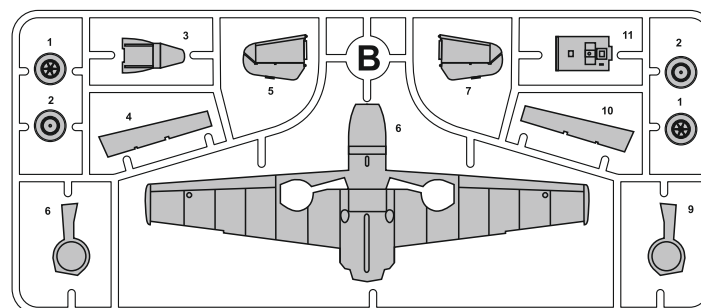

PARTS OF THE MODEL

Resin