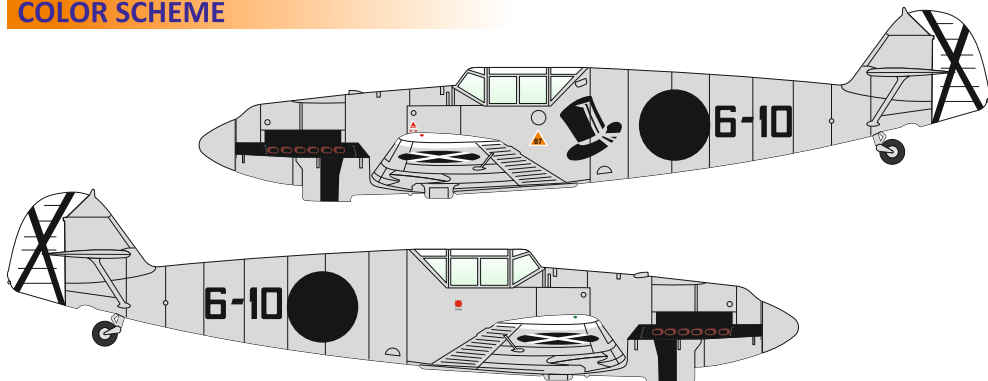

DW 72001

Messerschmitt Bf.109 A/B

1/72 SCALE MODEL CONSTRUCTION KIT

Ready to assemble scale models kit.
 Contains part for one model.
 Model length: 119 mm
 Wingspan: 137 mm
 Plastic parts: 75 mm
 Photoetched parts: 33

8

9

10

COLOR SCHEME

1) Bf-109A, 6-10, 2.J/88, Unteroffizer Ernst Mratzek, Spain, march 1937

12

14

13