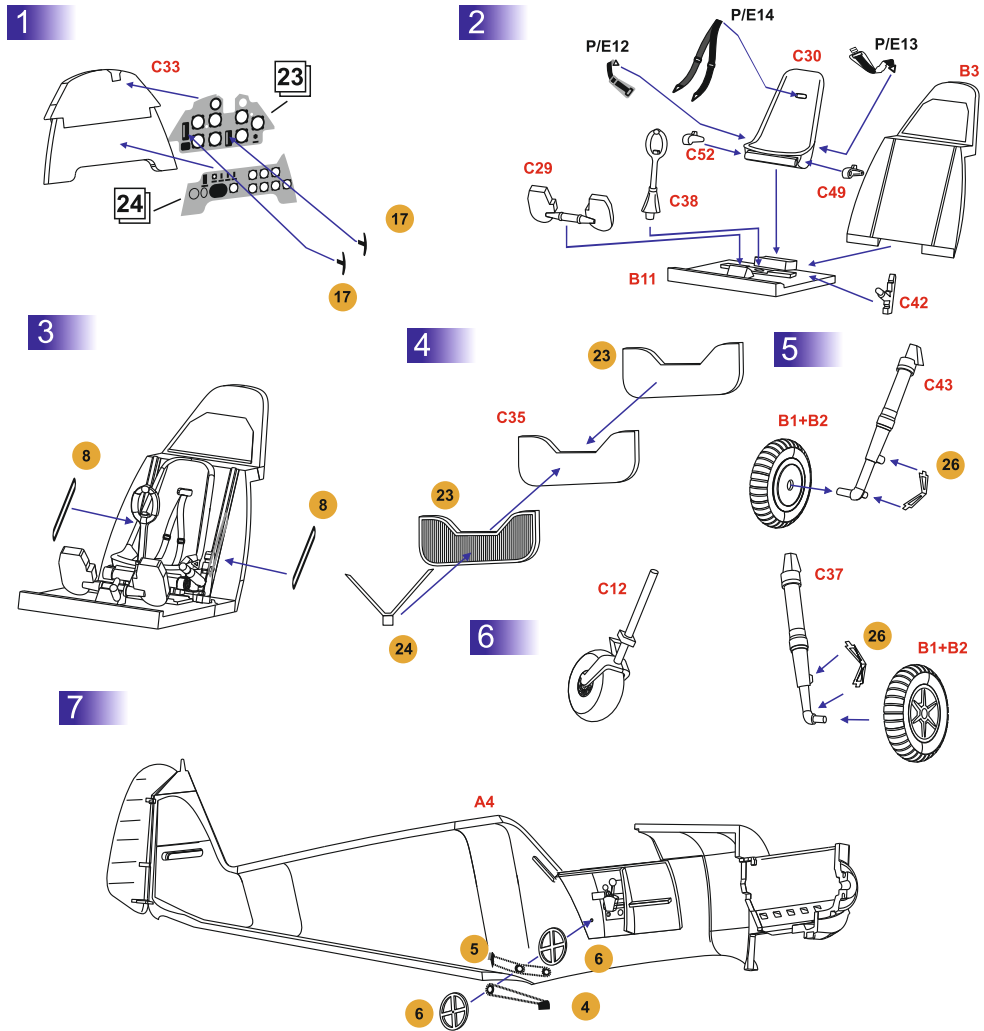

DW 72001

Messerschmitt Bf.109 A/B

1/72 SCALE MODEL CONSTRUCTION KIT

Ready to assemble scale models kit.
 Contains part for one model.
 Model length: 119 mm
 Wingspan: 137 mm
 Plastic parts: 75 mm
 Photoetched parts: 33

3) Bf-109B-2, 6-27, 1.J/88, Spain, 1938

4) Bf-109B-2, 6-36, 1.J/88, Spain, September 1938, Oblt. H.Harder

PARTS OF THE MODEL

Resin

USED SYMBOLS

ASSEMBLY INSTRUCTION

2) Bf-109A, 6-15, 2.J/88, Spain, 1937

17

8

9

10

COLOR SCHEME

1) Bf-109A, 6-10, 2.J/88, Unteroffizer Ernst Mratzek, Spain, march 1937

12

14

13