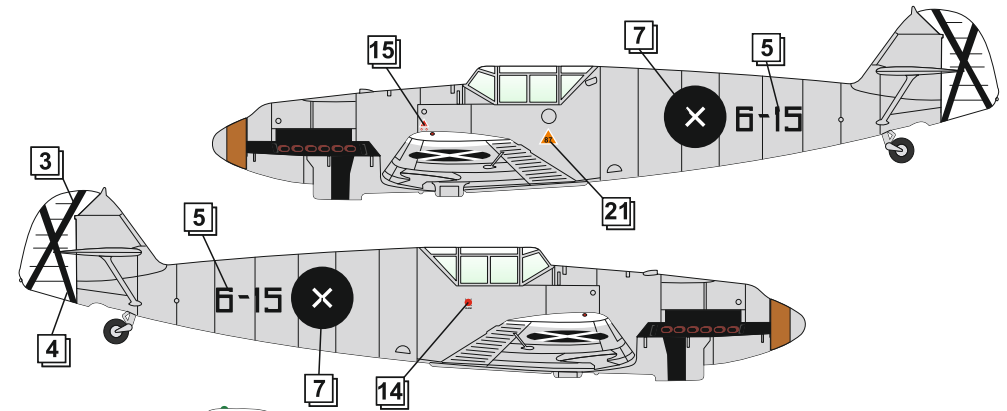

DW 72001

Messerschmitt Bf.109 A/B

1/72 SCALE MODEL CONSTRUCTION KIT

Ready to assemble scale models kit.
 Contains part for one model.
 Model length: 119 mm
 Wingspan: 137 mm
 Plastic parts: 75 mm
 Photoetched parts: 33

3) Bf-109B-2, 6-27, 1.J/88, Spain, 1938

4) Bf-109B-2, 6-36, 1.J/88, Spain, September 1938, Oblt. H.Harder

PARTS OF THE MODEL

Resin

USED SYMBOLS

ASSEMBLY INSTRUCTION

2) Bf-109A, 6-15, 2.J/88, Spain, 1937

17

8

9

10

COLOR SCHEME

1) Bf-109A, 6-10, 2.J/88, Unteroffizer Ernst Mratzek, Spain, march 1937

12

14

13