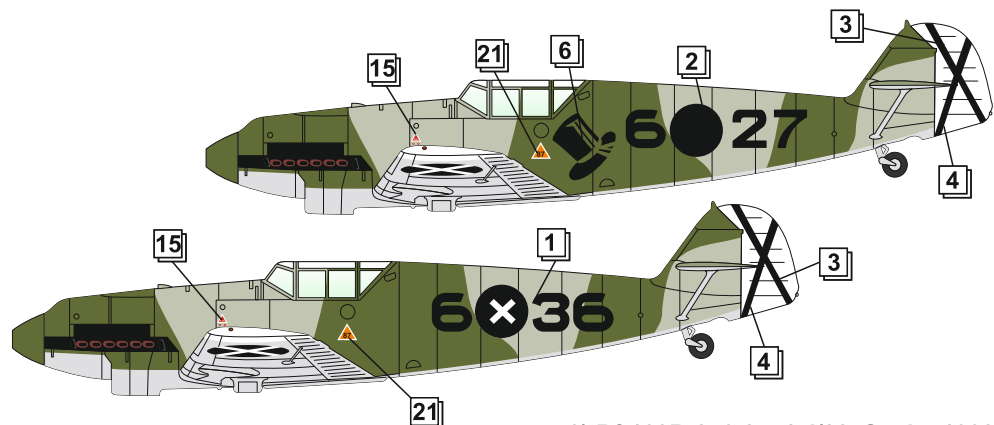

DW 72001

Messerschmitt Bf.109 A/B

1/72 SCALE MODEL CONSTRUCTION KIT

Ready to assemble scale models kit.
 Contains part for one model.
 Model length: 119 mm
 Wingspan: 137 mm
 Plastic parts: 75 mm
 Photoetched parts: 33