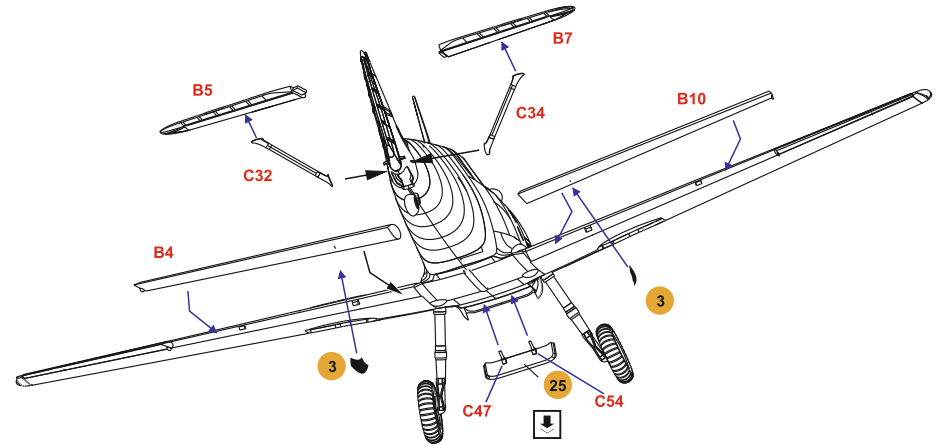

DW 72001

Messerschmitt Bf.109 A/B

1/72 SCALE MODEL CONSTRUCTION KIT

Ready to assemble scale models kit.
 Contains part for one model.
 Model length: 119 mm
 Wingspan: 137 mm
 Plastic parts: 75 mm
 Photoetched parts: 33

3) Bf-109B-2, 6-27, 1.J/88, Spain, 1938

4) Bf-109B-2, 6-36, 1.J/88, Spain, September 1938, Oblt. H.Harder

PARTS OF THE MODEL

Resin

USED SYMBOLS

ASSEMBLY INSTRUCTION

2) Bf-109A, 6-15, 2.J/88, Spain, 1937

17

8

9

10

COLOR SCHEME

1) Bf-109A, 6-10, 2.J/88, Unteroffizer Ernst Mratzek, Spain, march 1937

12

14

13