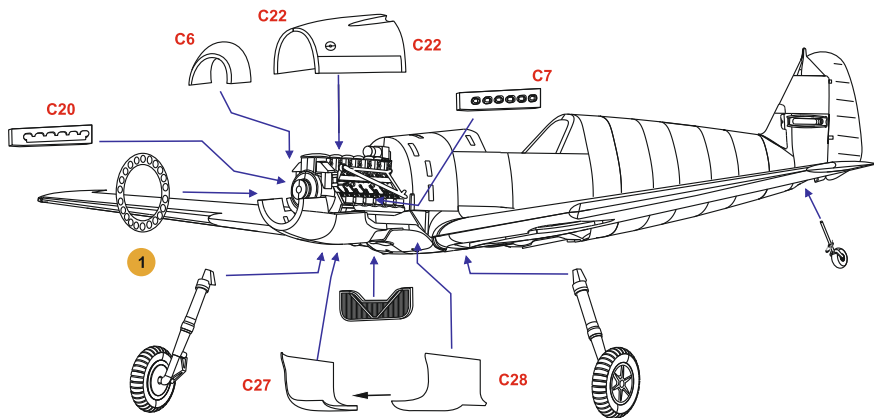

DW 72001

Messerschmitt Bf.109 A/B

1/72 SCALE MODEL CONSTRUCTION KIT

Ready to assemble scale models kit.
 Contains part for one model.
 Model length: 119 mm
 Wingspan: 137 mm
 Plastic parts: 75 mm
 Photoetched parts: 33

8

9

10

COLOR SCHEME

1) Bf-109A, 6-10, 2.J/88, Unteroffizer Ernst Mratzek, Spain, march 1937

12

14

13