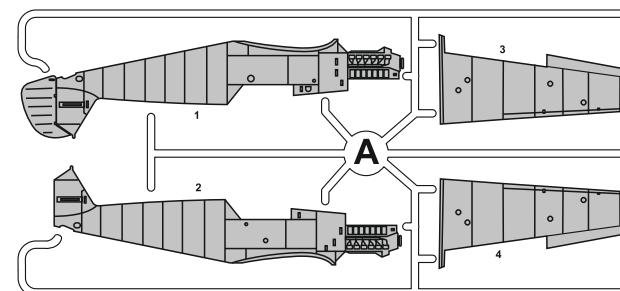

DW 72001

Messerschmitt Bf.109 A/B

1/72 SCALE MODEL CONSTRUCTION KIT

Ready to assemble scale models kit.
 Contains part for one model.
 Model length: 119 mm
 Wingspan: 137 mm
 Plastic parts: 75 mm
 Photoetched parts: 33

3) Bf-109B-2, 6-27, 1.J/88, Spain, 1938

4) Bf-109B-2, 6-36, 1.J/88, Spain, September 1938, Oblt. H.Harder

PARTS OF THE MODEL

Resin

USED SYMBOLS

ASSEMBLY INSTRUCTION

2) Bf-109A, 6-15, 2.J/88, Spain, 1937

17