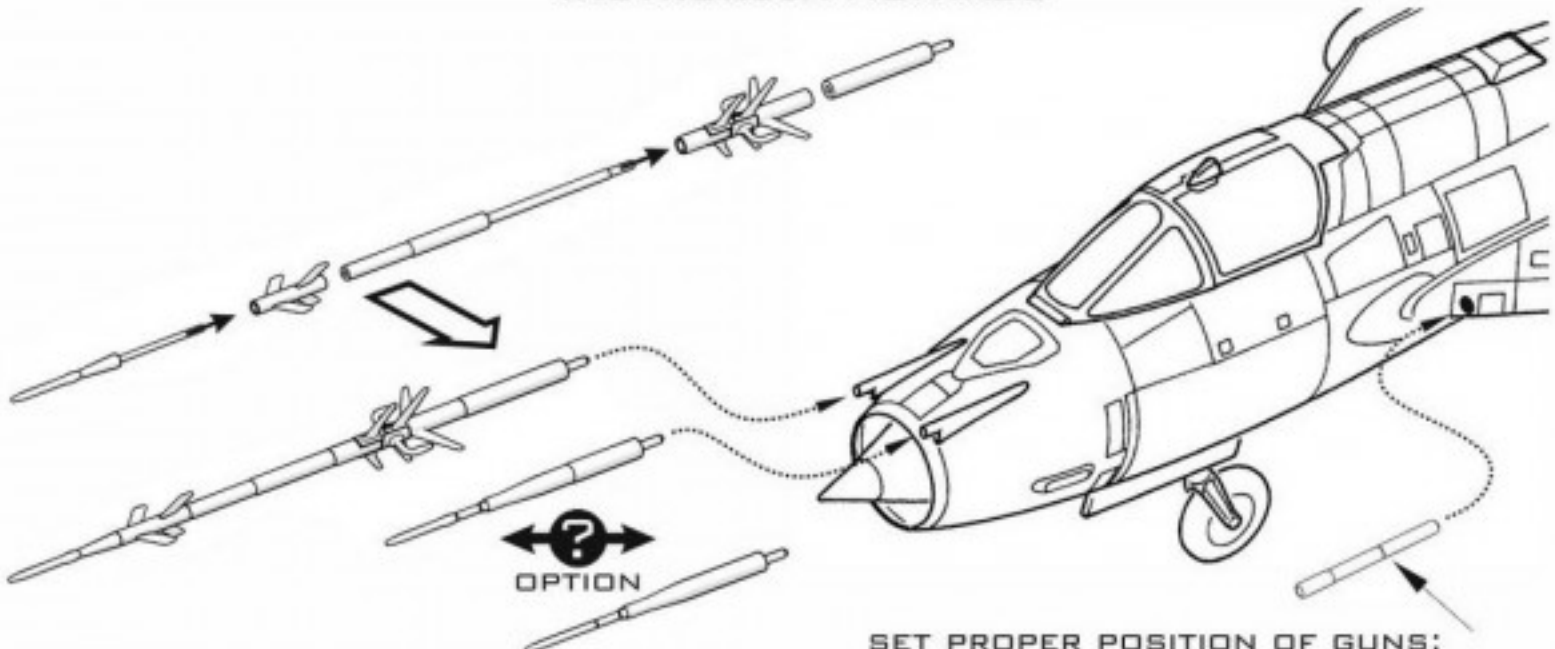

1:48
AIR MASTER SERIES
AM-48-122

SU-17/20/22 (FITTER)
PITOT TUBES
AND 30MM GUN BARRELS
 SU-17/20/22 - RURKI PITOTA I LUFY DZIAŁEK

SET INCLUDES
 ZESTAW ZAWIERA

ASSEMBLY INSTRUCTION
 INSTRUKCJA MONTAŻU

SET PROPER POSITION OF GUNS:
 MARKING LINE SHOULD BE
 SLIGHTLY HIDDEN IN THE HOLES

DRILL PROPER HOLES

- RIGHT PITOT TUBE $\Phi 0.5 \text{ mm}$
- LEFT PITOT TUBE $\Phi 0.6 \text{ mm}$
- 30MM GUN BARRELS $\Phi 0.9 \text{ mm}$

NOTICE!

LONGER GUN BARREL
 IS PLACED IN THE LEFT WING

**NOTE CORRECT
 POSITIONS OF VANES**