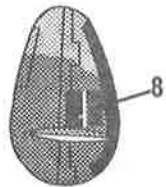

## 10 WING ATTACHMENT

## 11 LANDING GEAR

**OPENING THE BOMB BOY (OPTIONAL)**

CUT DOORS APART TO OPEN BOMB BAY.

**12 LANDING GEAR INSTALLATION**

PAINT WHEEL WELLS CHROMATE GREEN.

**13 ANTENNA ATTACHMENT**

MAKE 2 SETS.

# Painting and Decal Instructions

Outside Left Tail.

Inside Left Tail.

Outside Right Tail.

Inside Right Tail.

	Black
	Gunmetal
	Dark Green (F. S. 34097)
	Dark Brown (Dark Earth F. S. 30118)
	Light Gray (Sky F.S. 35622)