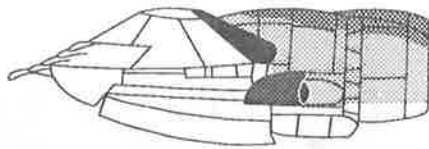

## 10 WING ATTACHMENT

# Painting and Decal Instructions

Outside Left Tail.

Inside Left Tail.

Outside Right Tail.

Inside Right Tail.

	Black
	Gunmetal
	Dark Green (F. S. 34097)
	Dark Brown (Dark Earth F. S. 30118)
	Light Gray (Sky F.S. 35622)