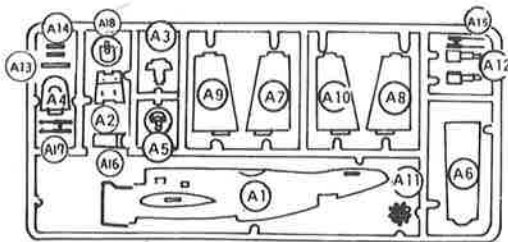

## 10 WING ATTACHMENT

## 11 LANDING GEAR

**OPENING THE BOMB BOY (OPTIONAL)**

CUT DOORS APART TO OPEN BOMB BAY.

**12 LANDING GEAR INSTALLATION**

PAINT WHEEL WELLS CHROMATE GREEN.

**13 ANTENNA ATTACHMENT**

MAKE 2 SETS.