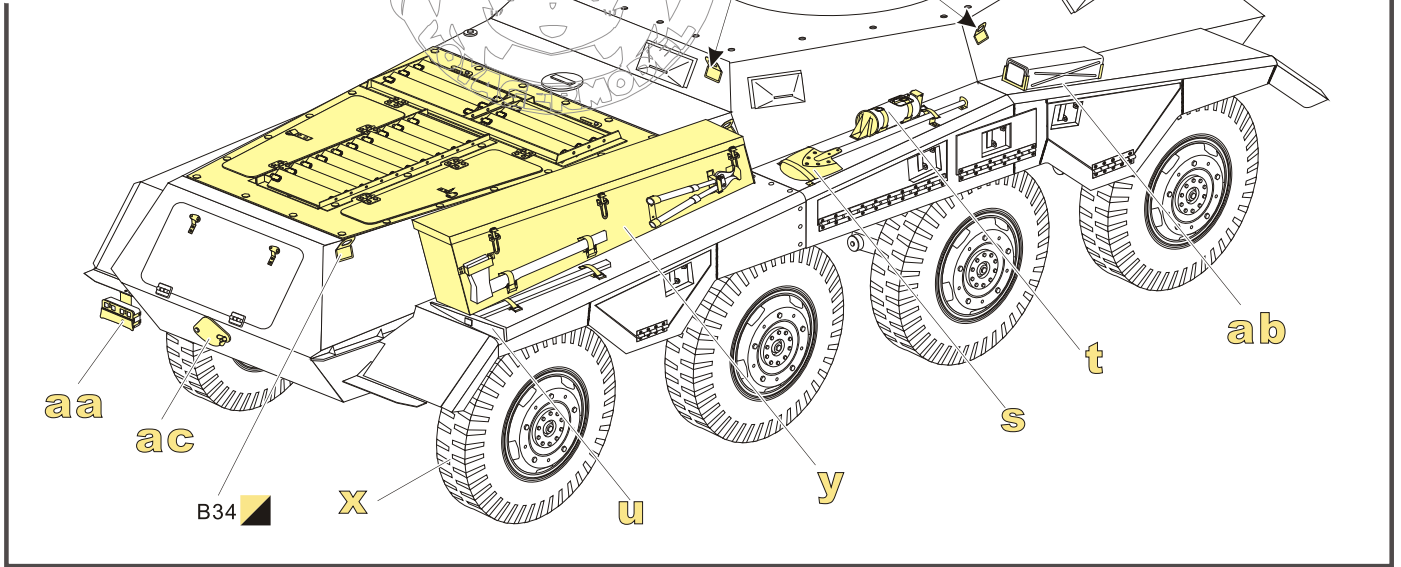

1/35 MILITARY MINIATURE VEHICLE UPGRADE SERIES PE351311