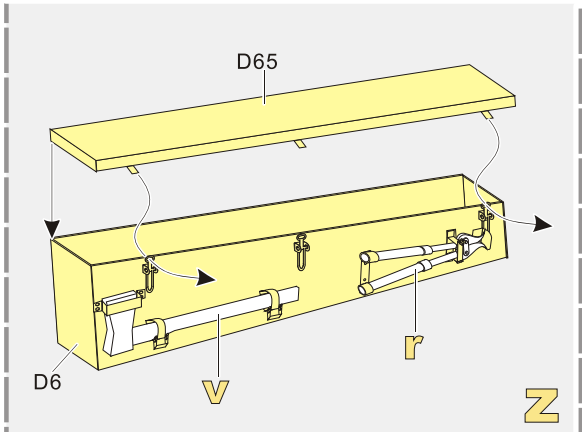

1/35 MILITARY MINIATURE VEHICLE UPGRADE SERIES PE351311