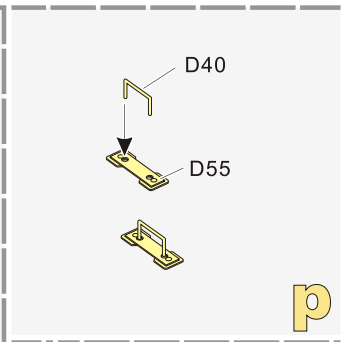

1/35 MILITARY MINIATURE VEHICLE UPGRADE SERIES PE351311