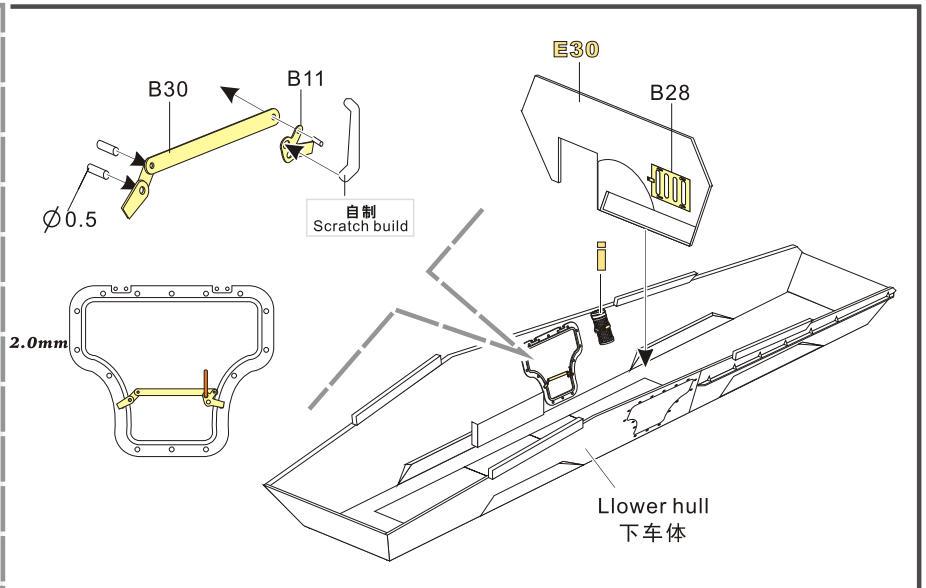

1/35 MILITARY MINIATURE VEHICLE UPGRADE SERIES PE351311