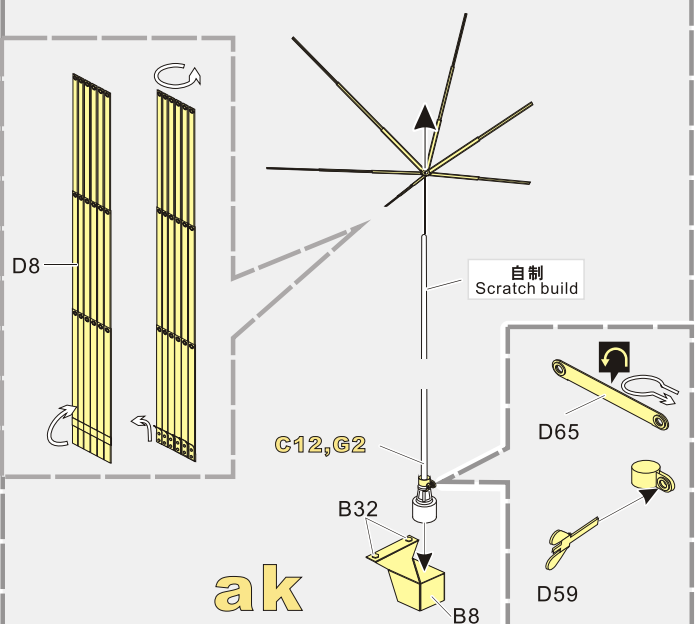

x4 ad

af

ag

ah

ai

ak

1/35 MILITARY MINIATURE VEHICLE UPGRADE SERIES PE351311

VOYAGERMODEL[®] 无微不至 极尽享受
The Best Upgrade Solution