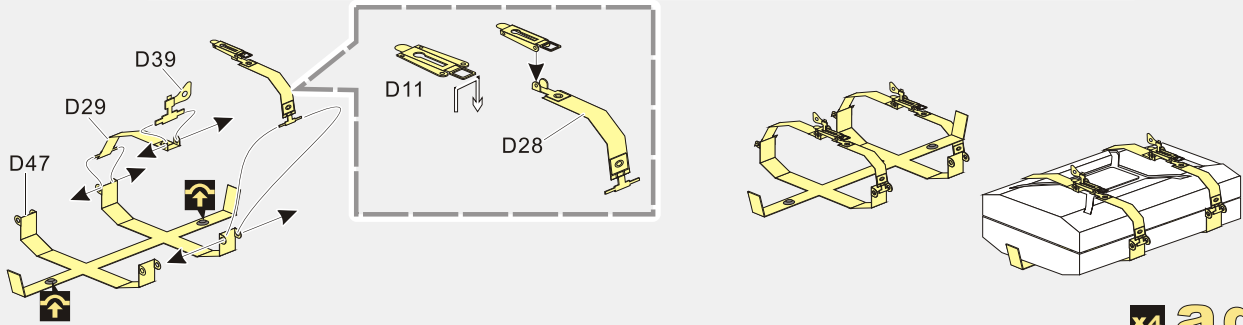

1/35 MILITARY MINIATURE VEHICLE UPGRADE SERIES PE351311

x4 ad