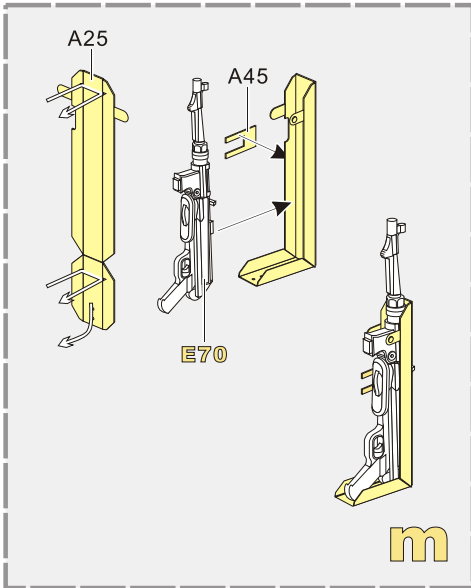

1/35 MILITARY MINIATURE VEHICLE UPGRADE SERIES PE351311