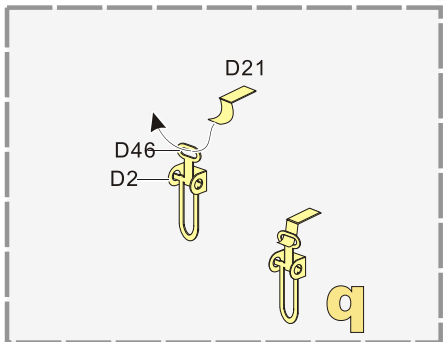

1/35 MILITARY MINIATURE VEHICLE UPGRADE SERIES PE351311