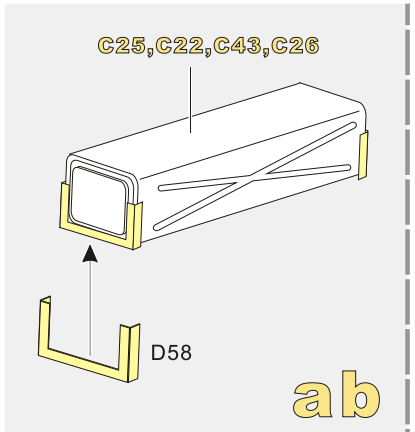

1/35 MILITARY MINIATURE VEHICLE UPGRADE SERIES PE351311