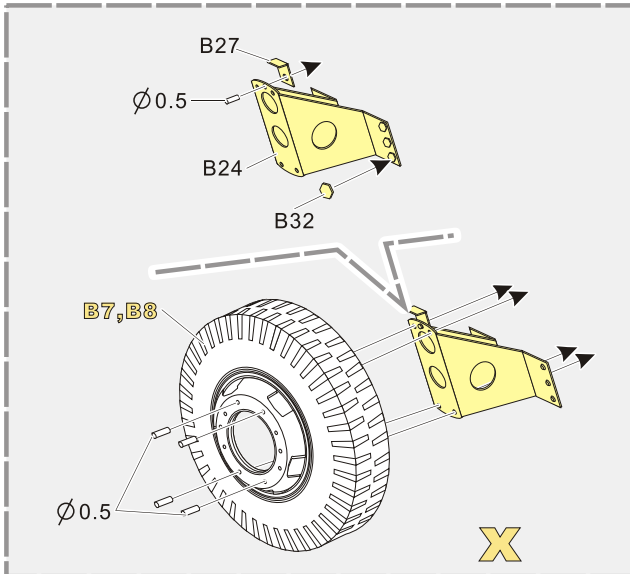

1/35 MILITARY MINIATURE VEHICLE UPGRADE SERIES PE351311