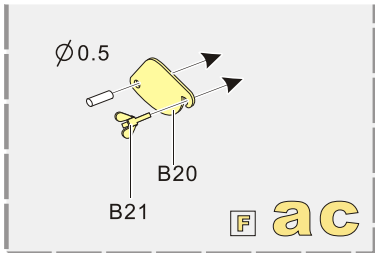

1/35 MILITARY MINIATURE VEHICLE UPGRADE SERIES PE351311