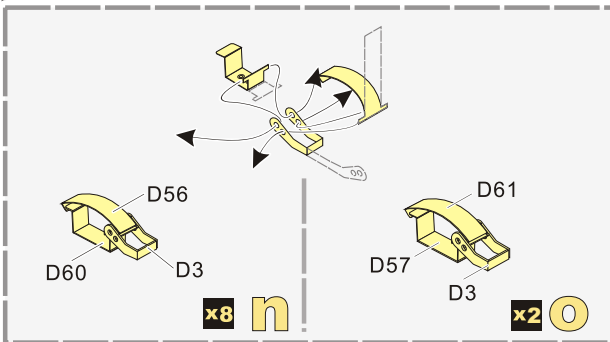

1/35 MILITARY MINIATURE VEHICLE UPGRADE SERIES PE351311