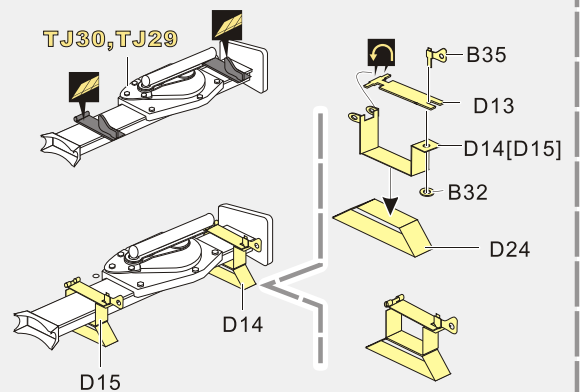

1/35 MILITARY MINIATURE VEHICLE UPGRADE SERIES PE351311

x4 ad

af

ag

ah

ai

ak