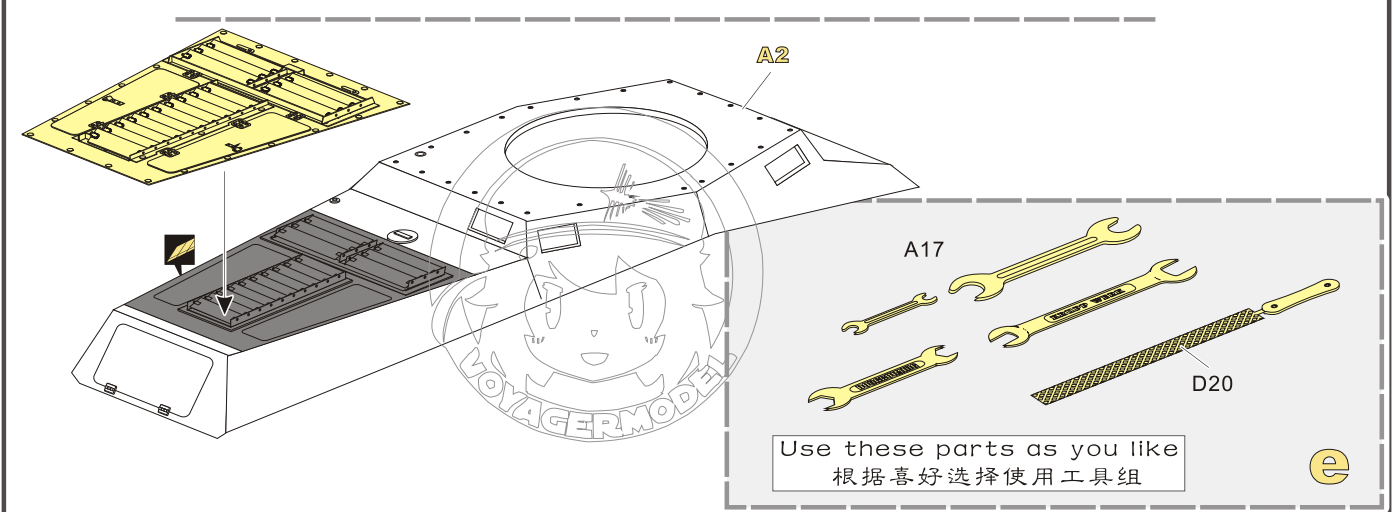

用尖端在凹槽处冲压
use penpoint to press on the dent

蚀刻片零件内侧面向上
Put the part upside down
用笔尖在凹槽处刺
Use penpoint to press on the dent

自制 Scratch build

E4, E3[E2] x3, B2[B3], B17, B2, D41, B52

金属件 Metal part

D1

B13, C18[C19], B5, D10, Ø0.3, Ø0.5

D34, D33

<http://www.voyagermodel.com/productdetails.asp?itemid=PE351311>

VOYAGER MODEL

更多PE351311样品照片参考请扫一扫
MORE PICTUER OF PE 351311
REFERENCE SCAN HERE

E1, Turret, C41, E1

1/35 MILITARY MINIATURE VEHICLE UPGRADE SERIES PE351311