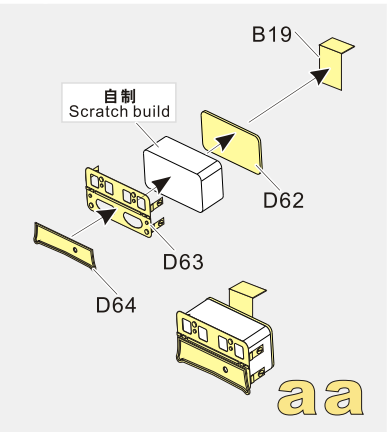

1/35 MILITARY MINIATURE VEHICLE UPGRADE SERIES PE351311