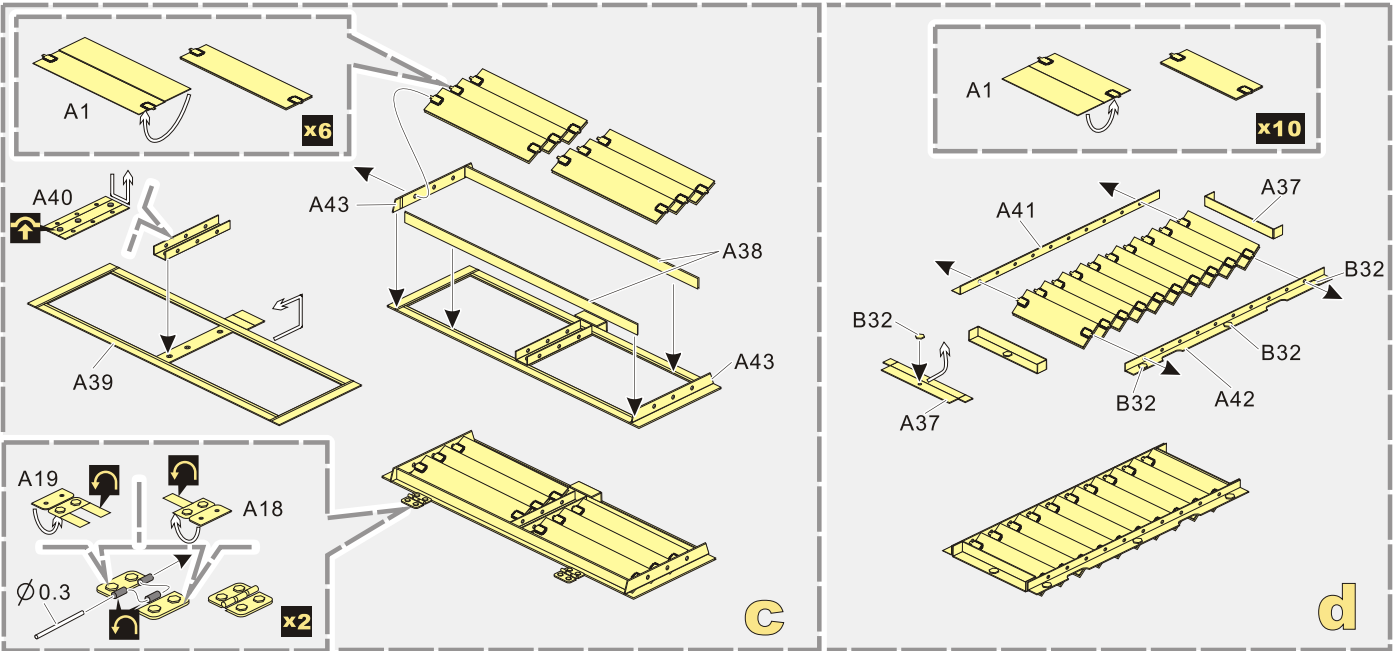

用尖端在凹槽处冲压
use penpoint to press on the dent

蚀刻片零件内侧面向上
Put the part upside down
用笔尖在凹槽处刺
Use penpoint to press on the dent

自制 Scratch build

E4, E3[E2] x3, B2[B3], B17, B2, D41, B52

金属件 Metal part

D1

B13, C18[C19], B5, D10, Ø0.3, Ø0.5

D34, D33

<http://www.voyagermodel.com/productdetails.asp?itemid=PE351311>

VOYAGER MODEL

更多PE351311样品照片参考请扫一扫
MORE PICTUER OF PE 351311
REFERENCE SCAN HERE

E1, Turret, C41, E1

1/35 MILITARY MINIATURE VEHICLE UPGRADE SERIES PE351311