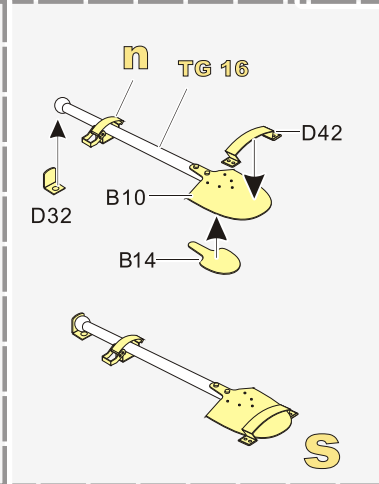

1/35 MILITARY MINIATURE VEHICLE UPGRADE SERIES PE351311