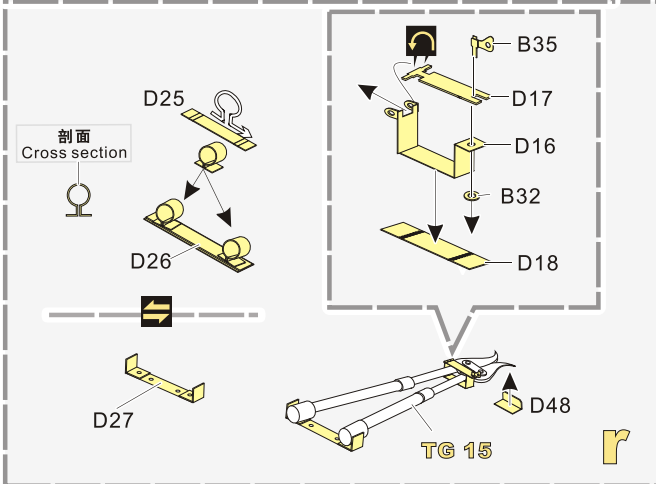

1/35 MILITARY MINIATURE VEHICLE UPGRADE SERIES PE351311