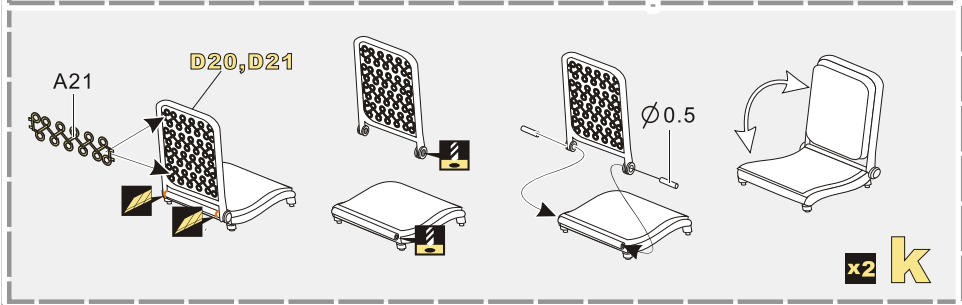

1/35 MILITARY MINIATURE VEHICLE UPGRADE SERIES PE351311