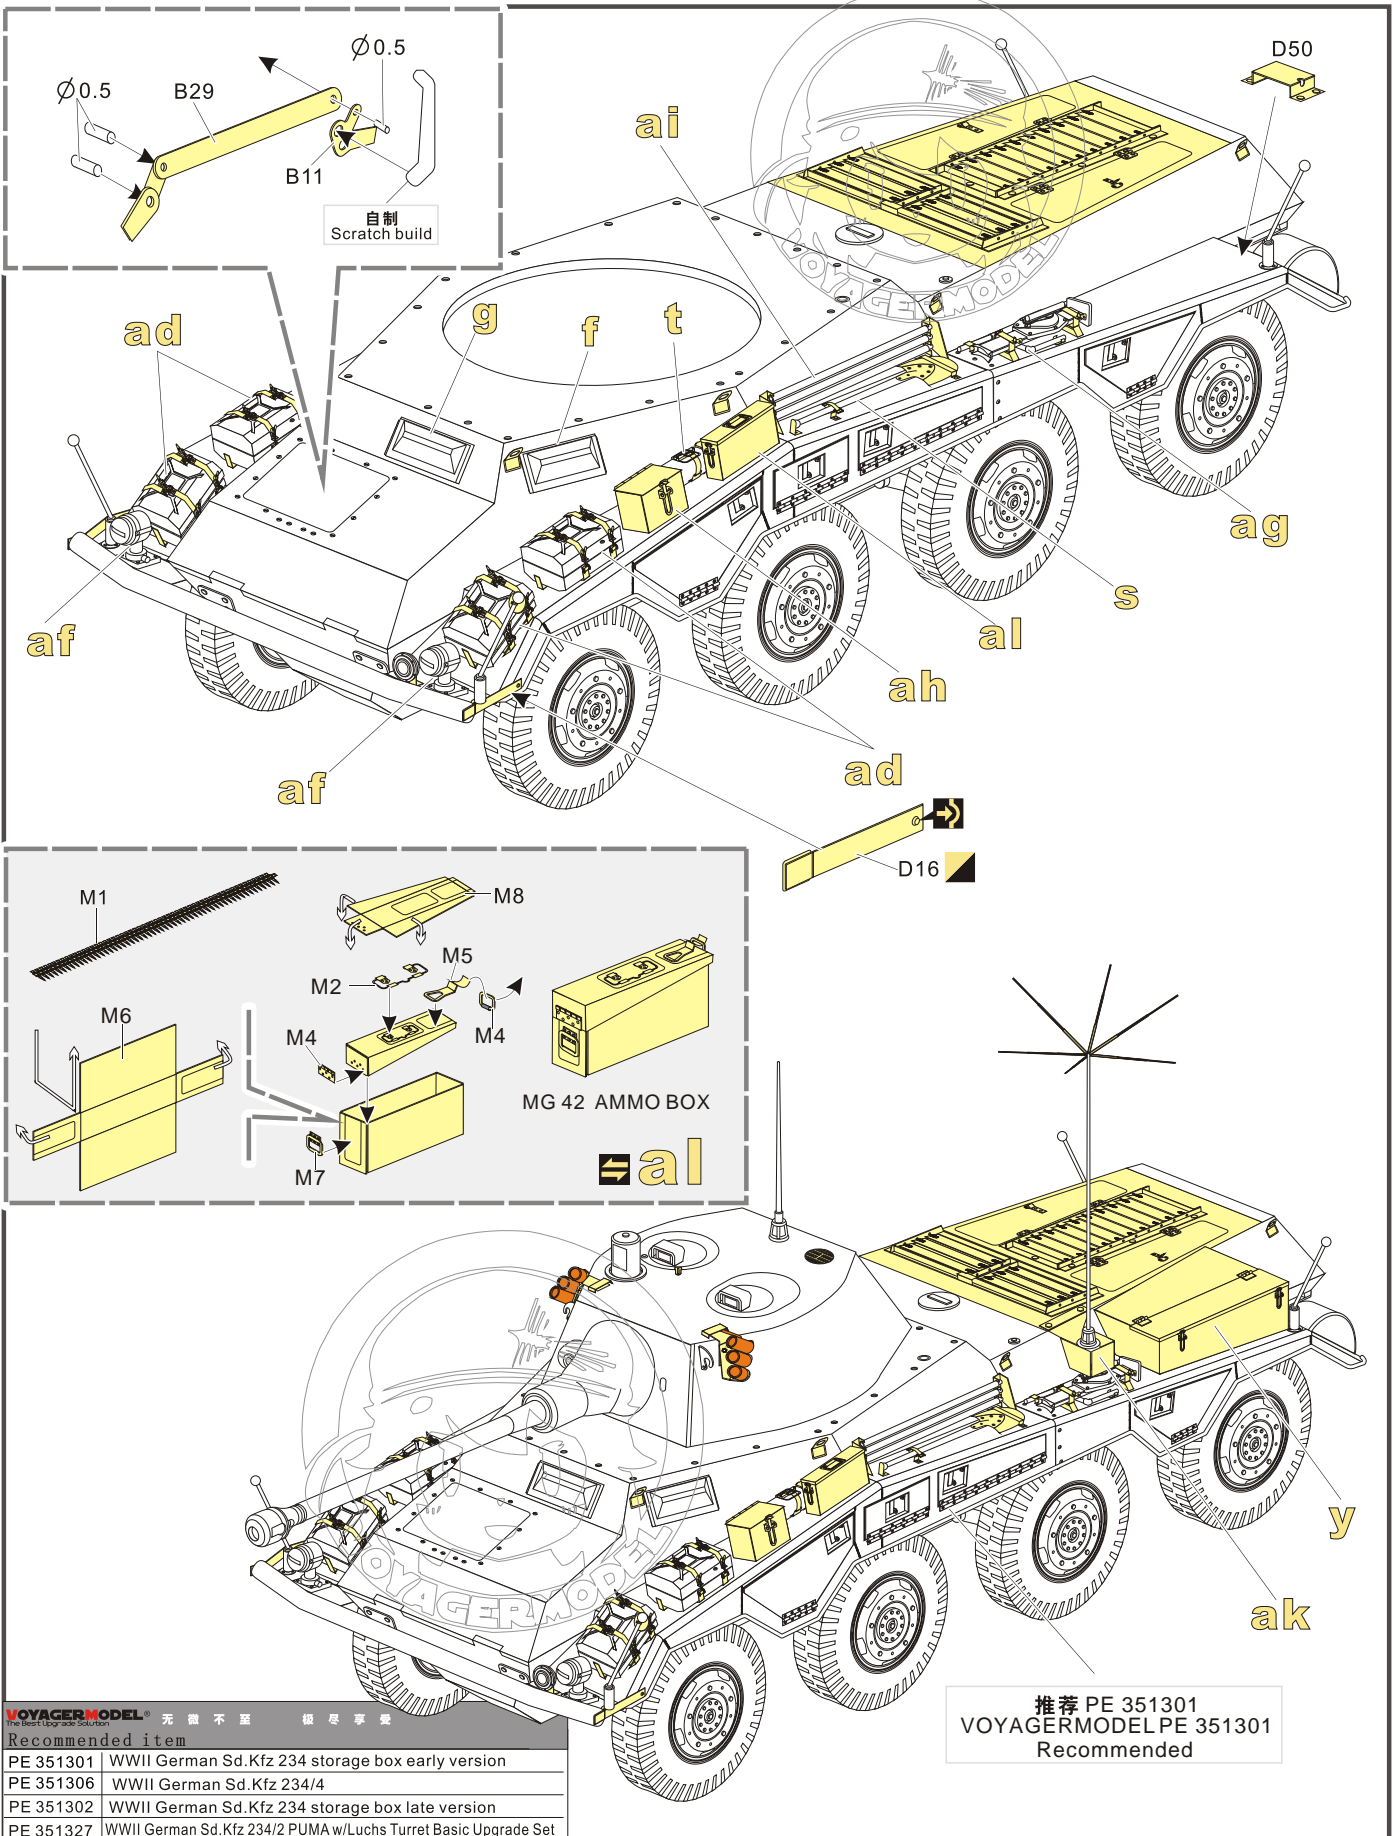

1/35 MILITARY MINIATURE VEHICLE UPGRADE SERIES PE351311

VOYAGERMODEL® 无微不至 极尽享受
The Best Upgrade Solution

Recommended item

PE 351301	WWII German Sd.Kfz 234 storage box early version
PE 351306	WWII German Sd.Kfz 234/4
PE 351302	WWII German Sd.Kfz 234 storage box late version
PE 351327	WWII German Sd.Kfz 234/2 PUMA w/Luchs Turret Basic Upgrade Set

推荐 PE 351301
VOYAGERMODEL PE 351301
Recommended