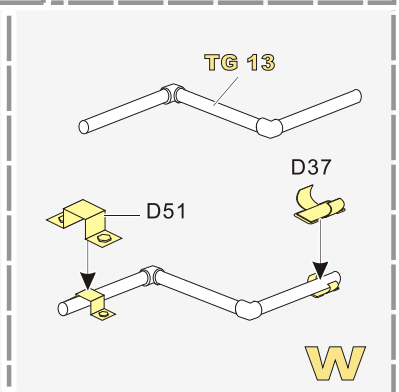

1/35 MILITARY MINIATURE VEHICLE UPGRADE SERIES PE351311