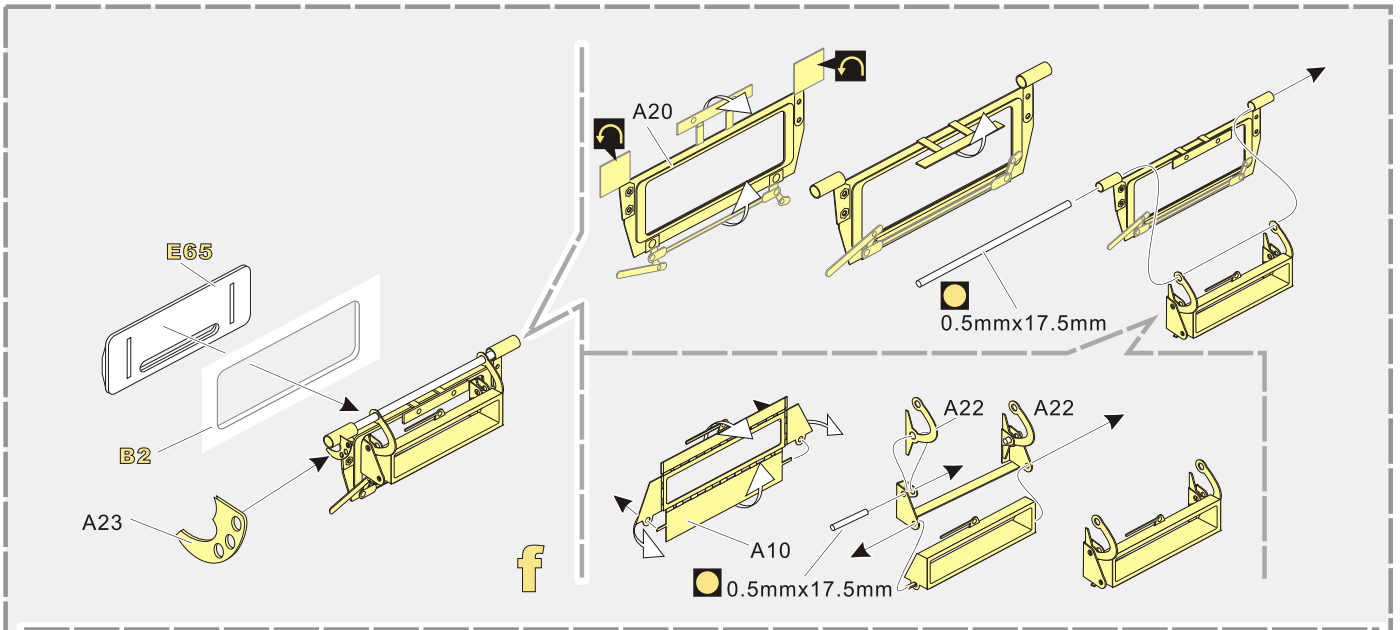

1/35 MILITARY MINIATURE VEHICLE UPGRADE SERIES PE351311