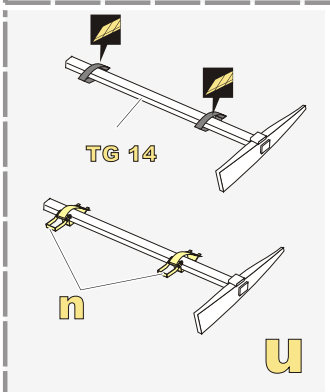

1/35 MILITARY MINIATURE VEHICLE UPGRADE SERIES PE351311