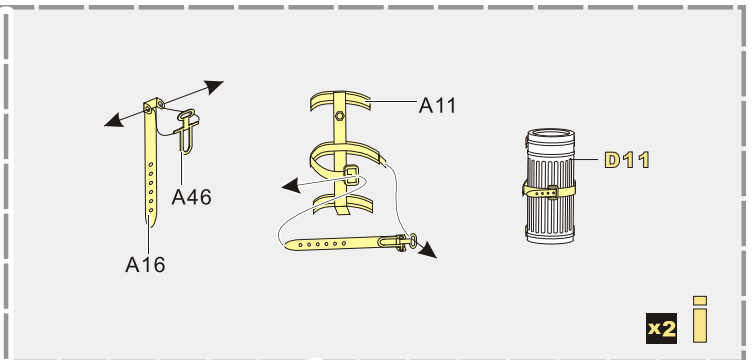

1/35 MILITARY MINIATURE VEHICLE UPGRADE SERIES PE351311