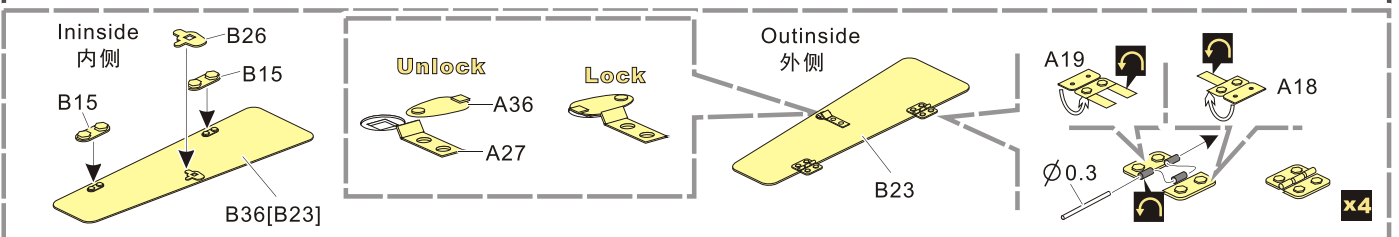

1/35 MILITARY MINIATURE VEHICLE UPGRADE SERIES PE351311