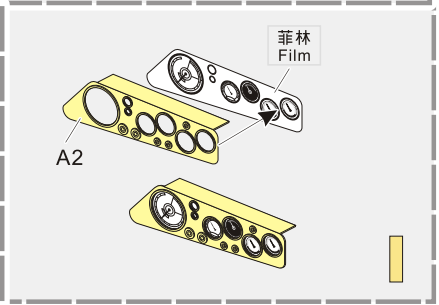

1/35 MILITARY MINIATURE VEHICLE UPGRADE SERIES PE351311