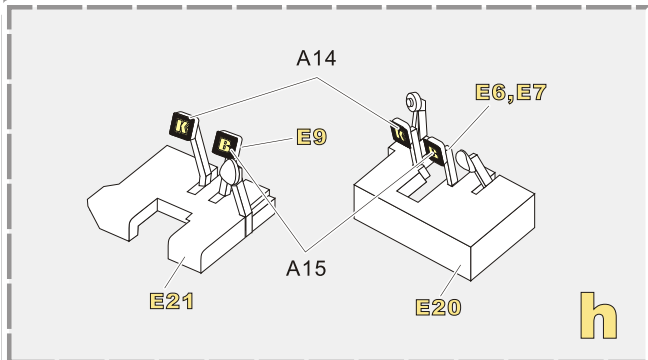

1/35 MILITARY MINIATURE VEHICLE UPGRADE SERIES PE351311