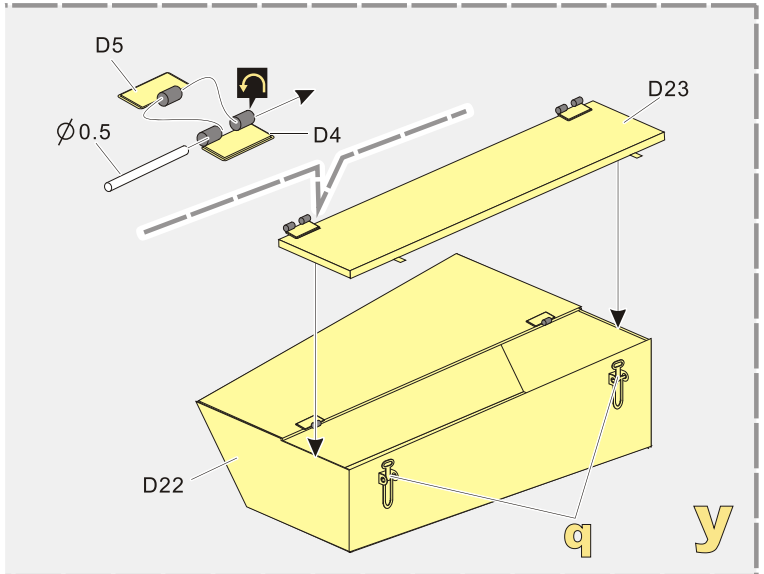

1/35 MILITARY MINIATURE VEHICLE UPGRADE SERIES PE351311