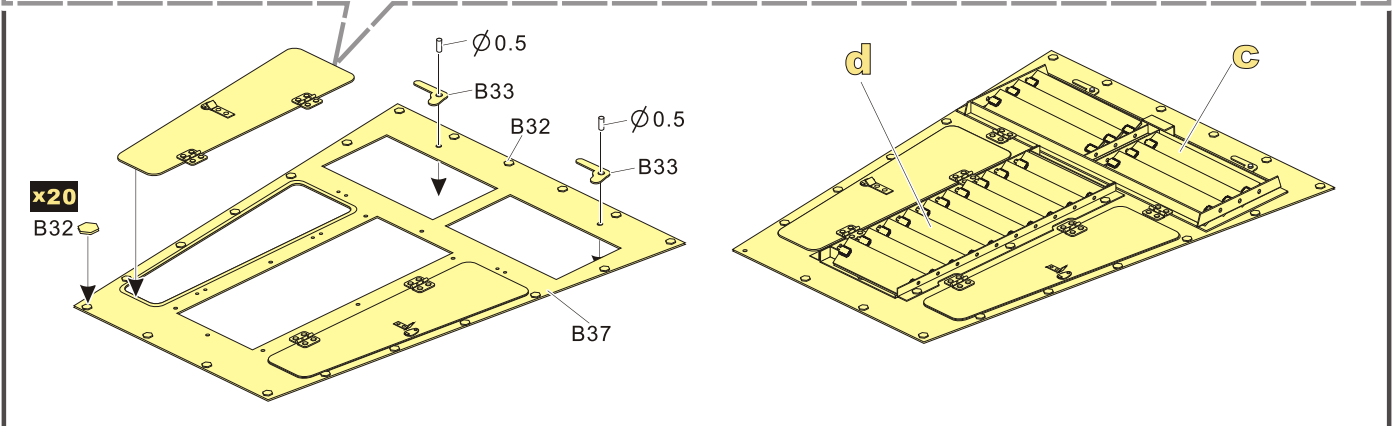

用尖端在凹槽处冲压
use penpoint to press on the dent

蚀刻片零件内侧面向上
Put the part upside down
用笔尖在凹槽处刺
Use penpoint to press on the dent

自制 Scratch build

E4, E3[E2] x3, B2[B3], B17, B2, D41, B52

金属件 Metal part

D1

B13, C18[C19], B5, D10, Ø0.3, Ø0.5

D34, D33

<http://www.voyagermodel.com/productdetails.asp?itemid=PE351311>

VOYAGER MODEL

更多PE351311样品照片参考请扫一扫
MORE PICTUER OF PE 351311
REFERENCE SCAN HERE

E1, Turret, C41, E1

1/35 MILITARY MINIATURE VEHICLE UPGRADE SERIES PE351311