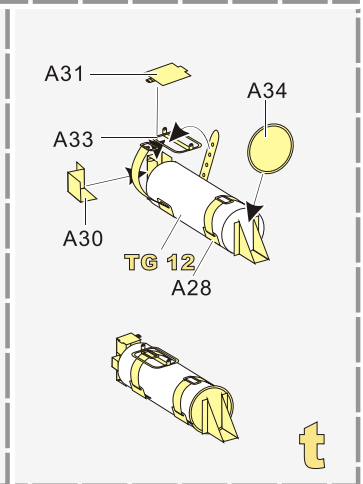

1/35 MILITARY MINIATURE VEHICLE UPGRADE SERIES PE351311