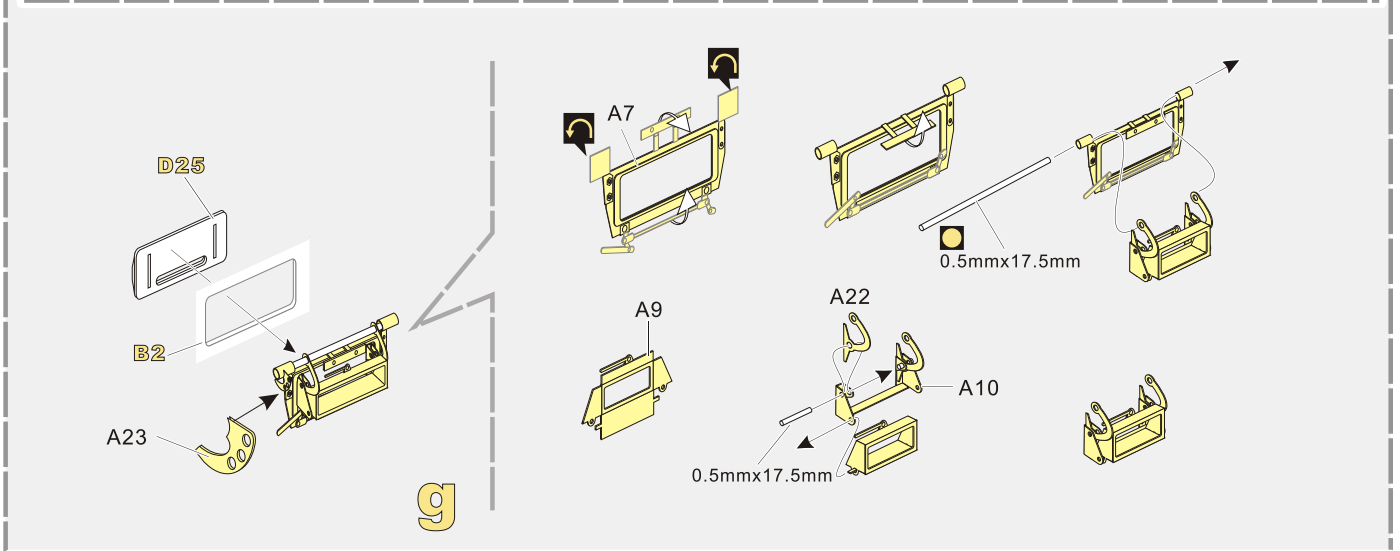

1/35 MILITARY MINIATURE VEHICLE UPGRADE SERIES PE351311