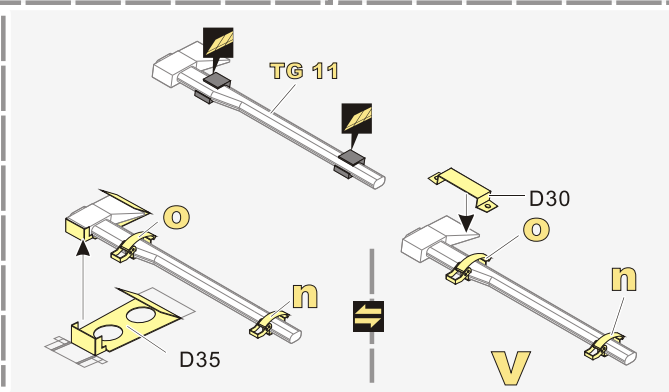

1/35 MILITARY MINIATURE VEHICLE UPGRADE SERIES PE351311