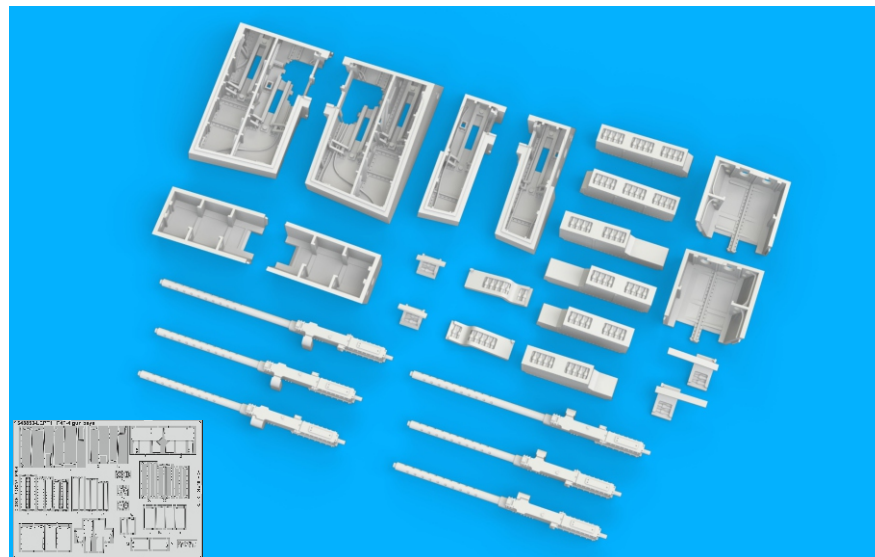

BEST ~~BRASS~~ RESIN AROUND!