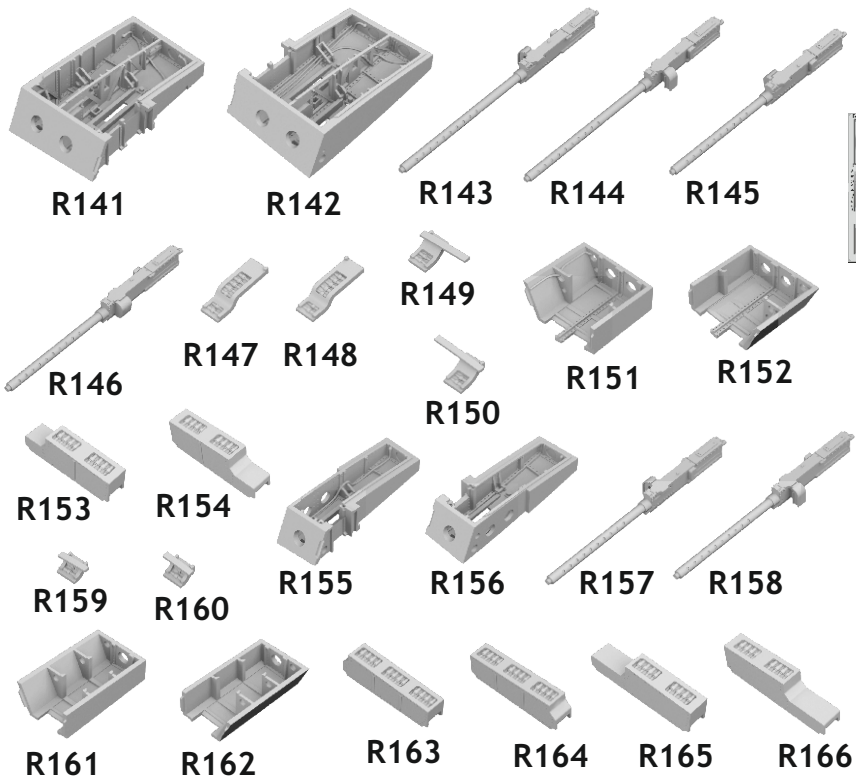

648 853 F4F-4 gun bays

for Eduard kit - pro stavěbnici Eduard

eduard
BRASSIN
Print

1/48 scale

COLOURS

GSI Creos (GUNZE)		Mr.METAL COLOR		
AQUEOUS	Mr.COLOR			
H 2	C 2	BLACK	MC214	DARK IRON
H 8	C 8	SILVER	MC219	BRASS
H 58	C351	INTERIOR GREEN		

This product contains metal and resin detail parts for upgrading scale plastic models. When selecting this set make sure that it is for the kit mentioned in product name as these sets are made specifically for that kit. When upgrading the model some cutting or corrections may be necessary for parts to fit accurately. **WARNING!** This set contains small and sharp parts. Work carefully in a ventilated and well-lit room. Safety glasses are recommended. This product is not suitable for children below 14 years of age.

Tento výrobek obsahuje leptané a odlévané detaily pro úpravu a vylepšení plastického modelu. Při výběru sady kovových detailů zkontrolujte, zda je určena pro model, který chcete upravit. Model, pro který je sada určena, je uveden u názvu výrobku. Pro přesnou aplikaci kovových a odlévaných dílů může být zapotřebí upravit díly upravovaného modelu. **POZOR!** Sada obsahuje malé ostré díly. Pracujte ve větrané a dobře osvětlené místnosti. Doporučujeme použití ochranných brýlí. Tento výrobek není vhodný pro děti mladší 14 let.

eduard
435 21 Obrnice 170
Czech Republic
www.eduard.com

www.eduard.com
22,95