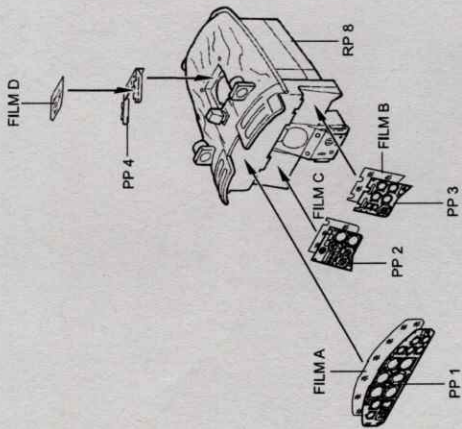

4854 1/48
F-104C Starfighter Cockpit Set

PHOTO-ETCHED METAL PARTS

Recommended kit KINETIC

RESIN PARTS

1

2

3

Warning: Thinning of the plastic parts and dry-fitting of the assembly needed!
Upozornenie: Nitrno zeslabiti nektere plastovye dily stavbanice!
Pred lepenim zkontrolujte dopasovani dily!