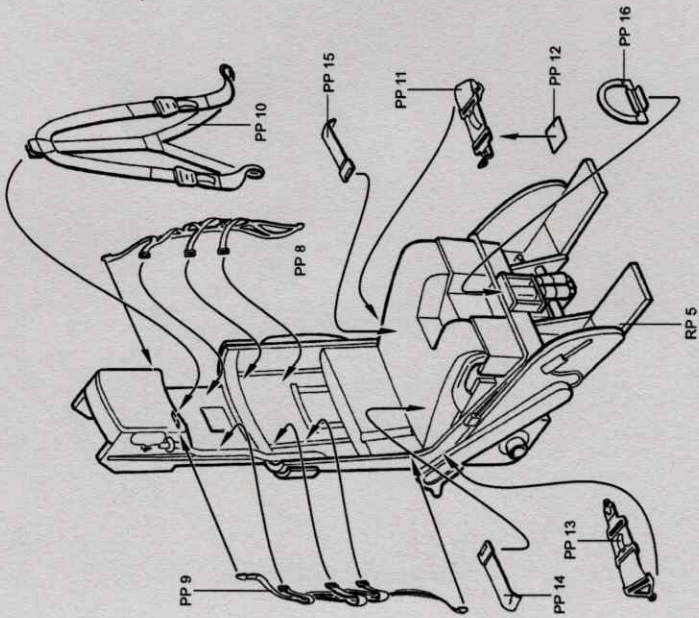

4854 1/48
F-104C Starfighter Cockpit Set

PHOTO-ETCHED METAL PARTS

Recommended kit KINETIC

RESIN PARTS

1

2

3

Warning: Thinning of the plastic parts and dry-fitting of the assembly needed!
Upozornenie: Nitrno zeslabiti nektere plastovye dily stavbanice!
Pred lepenim zkontrolujte dopasovani dily!