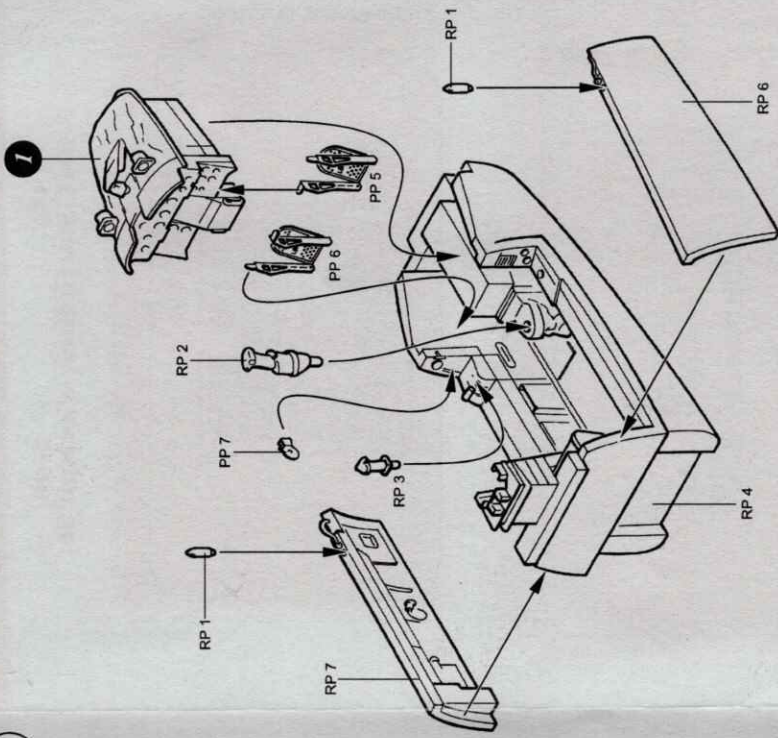

4854 1/48
F-104C Starfighter Cockpit Set

PHOTO-ETCHED METAL PARTS

Recommended kit KINETIC

RESIN PARTS

1

2

3

Warning: Thinning of the plastic parts and dry-fitting of the assembly needed!
Upozornenie: Nitrno zeslabiti nektere plastovye dily stavbanice!
Pred lepenim zkontrolujte dopasovani dily!