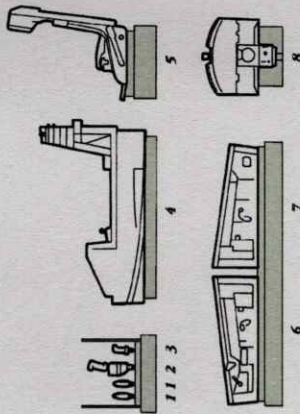

4854 1/48
F-104C Starfighter Cockpit Set

PHOTO-ETCHED METAL PARTS

Recommended kit KINETIC

RESIN PARTS

1

2

3

Warning: Thinning of the plastic parts and dry-fitting of the assembly needed!
Upozornenie: Nitrno zeslabiti nektere plastovye dily stavbanice!
Pred lepenim zkontrolujte dopasovani dily!