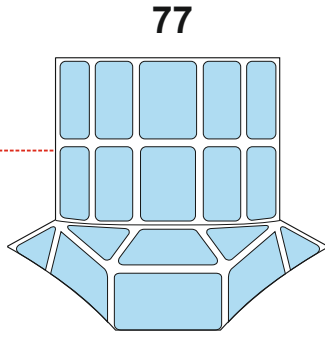

B-24D TFace

EX 927

for kit **REVELL**

scale **1/48**

LIQUID MASK

58L

58R

2x
83

7x
75

55R

55L

106

105

OUTSIDE

LIQUID MASK

OUTSIDE

LIQUID MASK

81

LIQUID MASK

INSIDE

105

LIQUID MASK

77

INSIDE