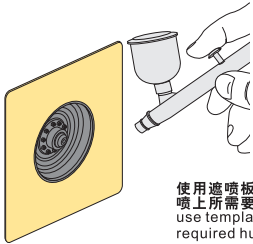

1/35 MILITARY MINIATURE VEHICLE UPGRADE SERIES PE35784

漏喷板使用说明:
Instruction:

未上色零件
Unpainted part

喷橡胶黑
spray tyre black

使用遮喷板为轮毂
喷上所需要的颜色
use template to paint
required hub colour

漏喷板使用说明:
Instruction:

Painting white

B95, B94

C28

切下所需漏喷模板,
用胶带固定位置并遮盖要贴
Cut off required pattern,
use tape for positioning and masking

Tape

Painting red

喷涂单色图案所需颜色; 或喷涂多色图案之底色
For single colored insignia, spray required color;
For multi-colored ones, spray background color at this time