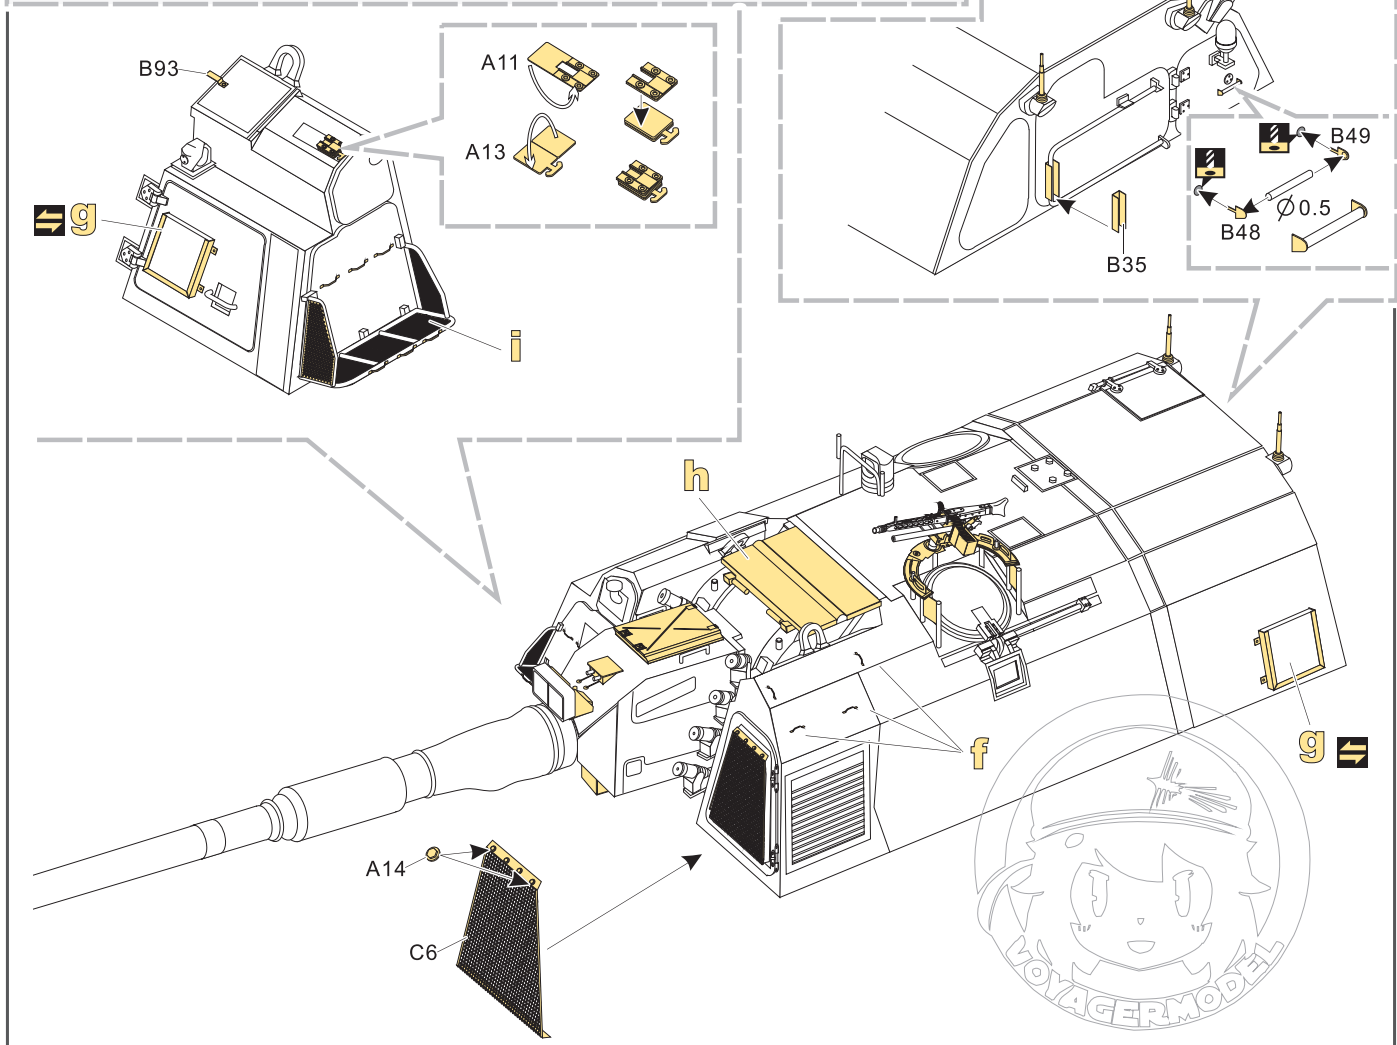

- 安装 install
- 折叠 bend
- A1** 改造件零件编号 PE/resin part number
- B12** 原零件编号 kit part number
- C22** 被替换的原零件编号 replaced kit part number
- 钻孔 drill
- 切除 remove
- 另一侧相同制作 repeat on opposite side
- 弧度卷曲 radial bending
- x2** 制作若干组 multiple assembly
- 选择安装 alternative

用尖端在凹槽处冲压 use penpoint to press on the dent

钻到片零件内侧面向上 Put the part upside down

用笔尖在凹槽处刺 Use penpoint to press on the dent

制作线圈 make coil

1/35 MILITARY MINIATURE VEHICLE UPGRADE SERIES PE35784

1/35 MILITARY MINIATURE VEHICLE UPGRADE SERIES PE35784