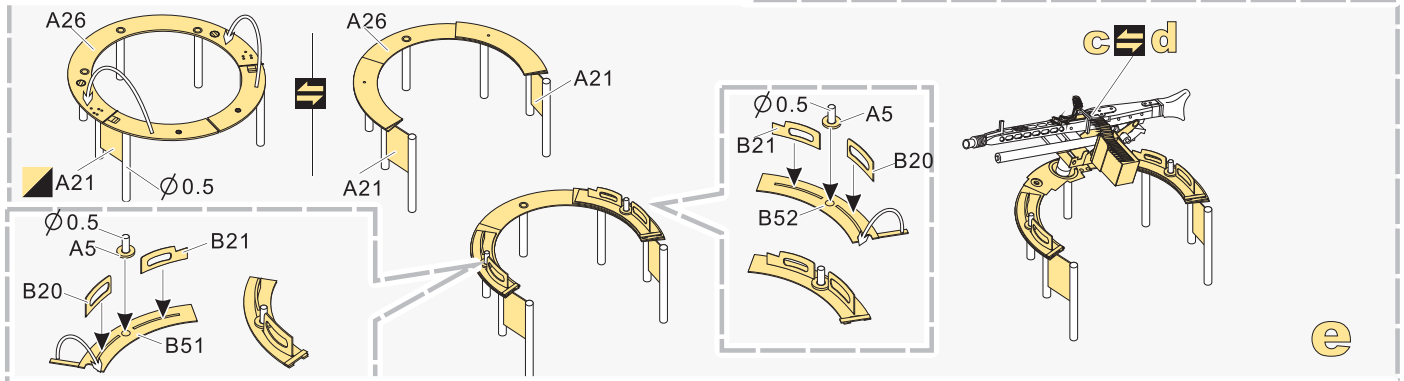

- 安装 install
- 折叠 bend
- A1** 改造件零件编号 PE/resin part number
- B12** 原零件编号 kit part number
- C22** 被替换的原零件编号 replaced kit part number
- 钻孔 drill
- 切除 remove
- 另一侧相同制作 repeat on opposite side
- 弧度卷曲 radial bending
- x2** 制作若干组 multiple assembly
- 选择安装 alternative

用尖端在凹槽处冲压 use penpoint to press on the dent

钻到片零件内侧面向上 Put the part upside down

用笔尖在凹槽处刺 Use penpoint to press on the dent

制作线圈 make coil

1/35 MILITARY MINIATURE VEHICLE UPGRADE SERIES PE35784

1/35 MILITARY MINIATURE VEHICLE UPGRADE SERIES PE35784