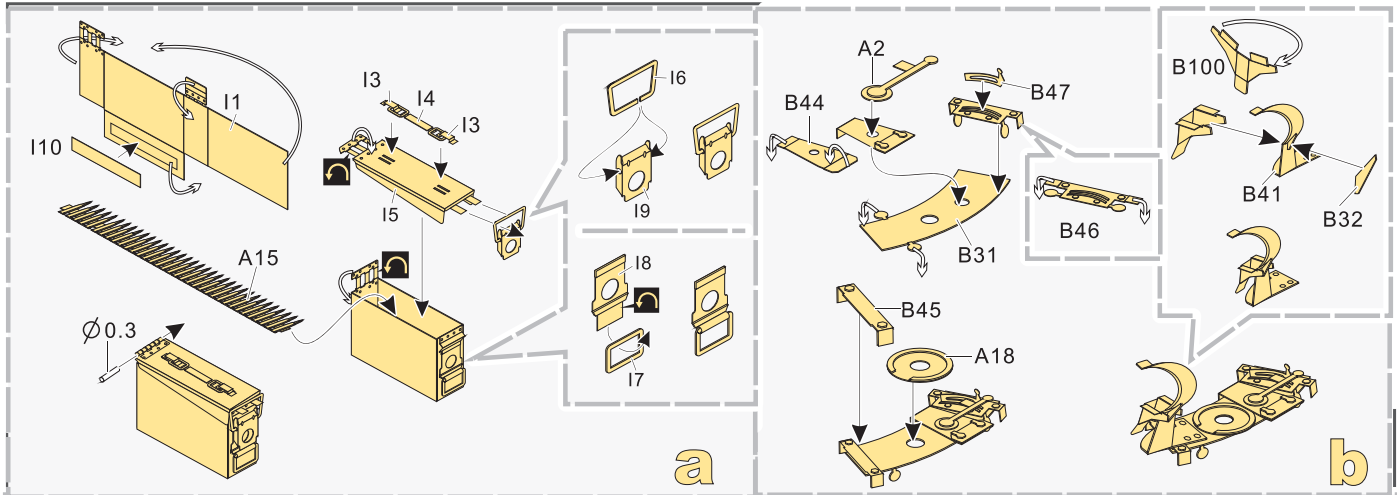

1/35 MILITARY MINIATURE VEHICLE UPGRADE SERIES PE35784

**Modern German PzH2000 SPH w/ADD-ON
Armoured basic(atenna base include)**

现代德国PzH 2000 自行榴弹炮附加装甲型基本件 (含金属天线)

[For MENG TS-019]

■ 推荐使用工具 RECOMMENDED TOOLS

- 安装 install
- 折叠 bend
- A1** 改造件零件编号 PE/resin part number
- B12** 原零件编号 kit part number
- C22** 被替换的原零件编号 replaced kit part number
- 钻孔 drill
- 切除 remove
- 另一侧相同制作 repeat on opposite side
- 弧度卷曲 radial bending
- x2** 制作若干组 multiple assembly
- 选择安装 alternative

用尖端在凹槽处冲压 use penpoint to press on the dent

钻到片零件内侧面向上 Put the part upside down

用笔尖在凹槽处刺 Use penpoint to press on the dent

制作线圈 make coil

1/35 MILITARY MINIATURE VEHICLE UPGRADE SERIES PE35784

1/35 MILITARY MINIATURE VEHICLE UPGRADE SERIES PE35784