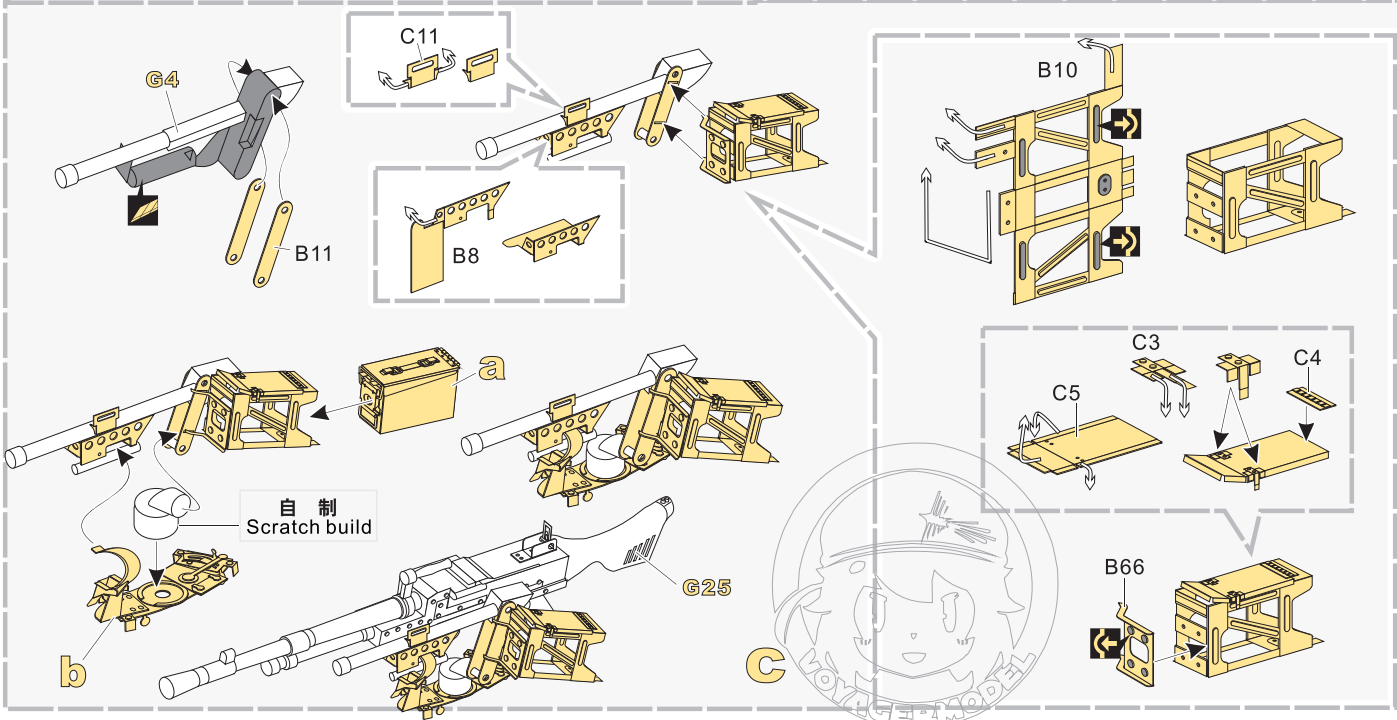

1/35 MILITARY MINIATURE VEHICLE UPGRADE SERIES PE35784

**Modern German PzH2000 SPH w/ADD-ON
Armoured basic(atenna base include)**

现代德国PzH 2000 自行榴弹炮附加装甲型基本件 (含金属天线)

[For MENG TS-019]

■ 推荐使用工具 RECOMMENDED TOOLS

- 安装 install
- 折叠 bend
- A1** 改造件零件编号 PE/resin part number
- B12** 原零件编号 kit part number
- C22** 被替换的原零件编号 replaced kit part number
- 钻孔 drill
- 切除 remove
- 另一侧相同制作 repeat on opposite side
- 弧度卷曲 radial bending
- x2** 制作若干组 multiple assembly
- 选择安装 alternative

用尖端在凹槽处冲压 use penpoint to press on the dent

钻到片零件内侧面向上 Put the part upside down

用笔尖在凹槽处刺 Use penpoint to press on the dent

制作线圈 make coil

1/35 MILITARY MINIATURE VEHICLE UPGRADE SERIES PE35784

1/35 MILITARY MINIATURE VEHICLE UPGRADE SERIES PE35784