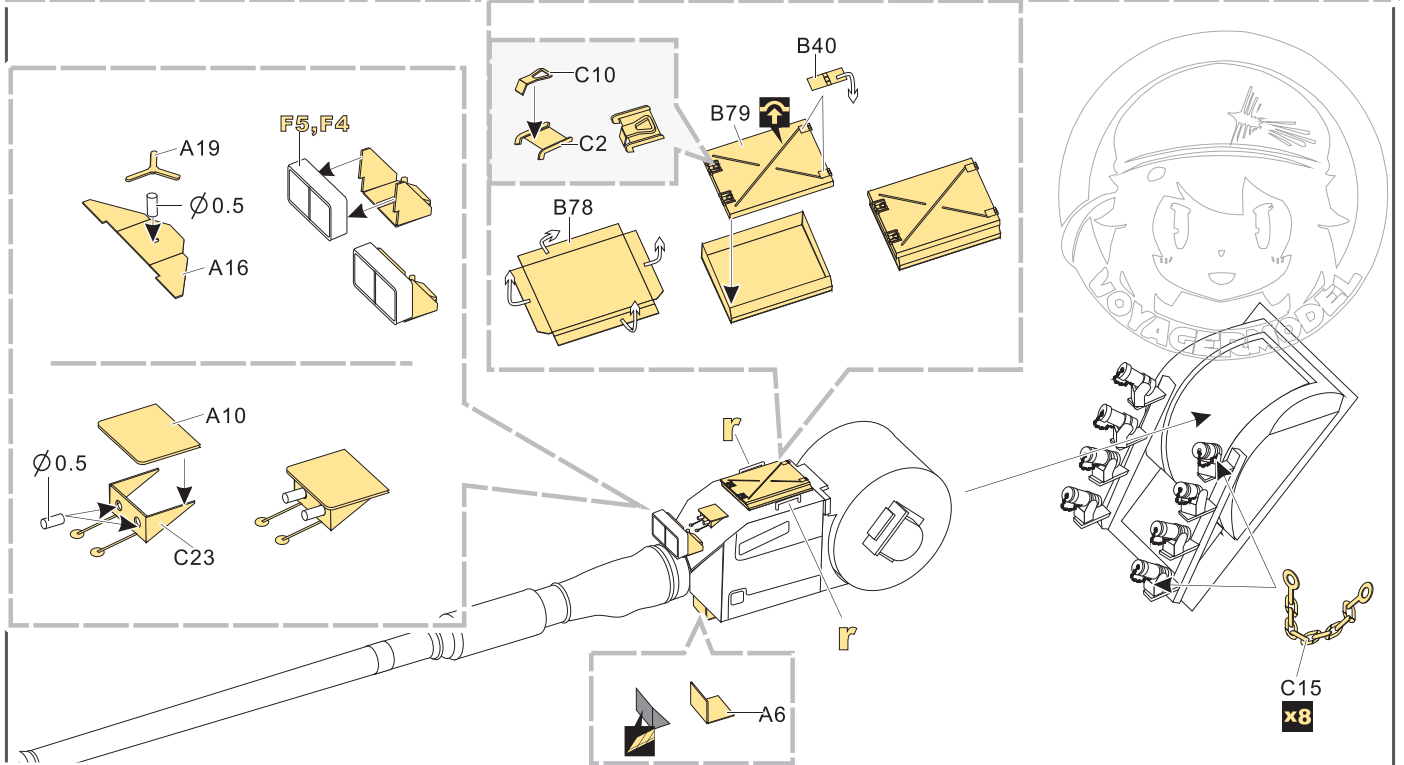

- 安装 install
- 折叠 bend
- A1** 改造件零件编号 PE/resin part number
- B12** 原零件编号 kit part number
- C22** 被替换的原零件编号 replaced kit part number
- 钻孔 drill
- 切除 remove
- 另一侧相同制作 repeat on opposite side
- 弧度卷曲 radial bending
- x2** 制作若干组 multiple assembly
- 选择安装 alternative

用尖端在凹槽处冲压 use penpoint to press on the dent

钻到片零件内侧面向上 Put the part upside down

用笔尖在凹槽处刺 Use penpoint to press on the dent

制作线圈 make coil

1/35 MILITARY MINIATURE VEHICLE UPGRADE SERIES PE35784

1/35 MILITARY MINIATURE VEHICLE UPGRADE SERIES PE35784