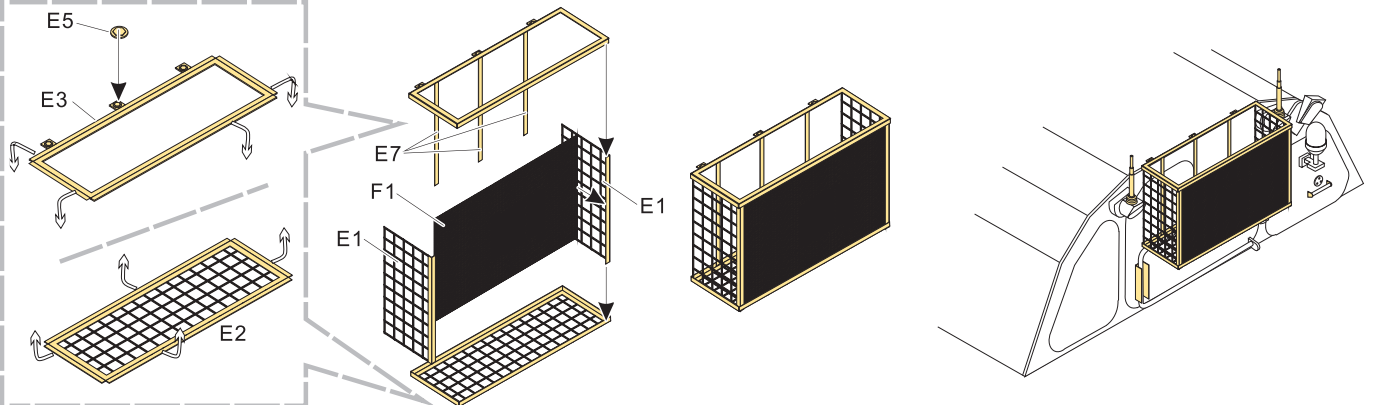

B95, B94

C28

切下所需漏喷模板,
用胶带固定位置并遮盖要贴
Cut off required pattern,
use tape for positioning and masking

Tape

Painting red

喷涂单色图案所需颜色; 或喷涂多色图案之底色
For single colored insignia, spray required color;
For multi-colored ones, spray background color at this time