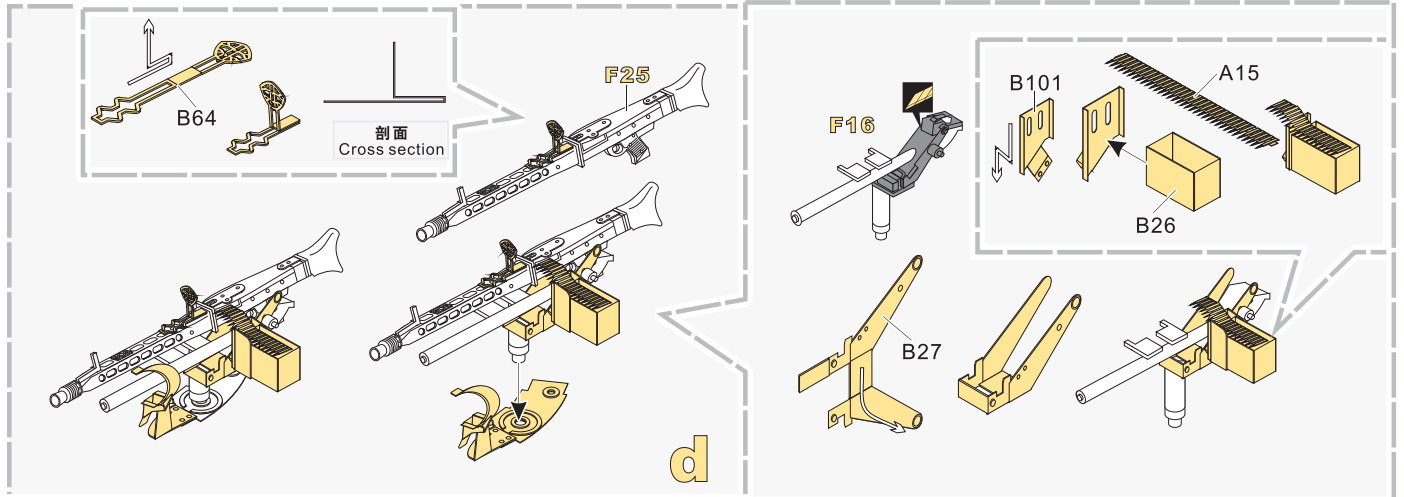

- 安装 install
- 折叠 bend
- A1** 改造件零件编号 PE/resin part number
- B12** 原零件编号 kit part number
- C22** 被替换的原零件编号 replaced kit part number
- 钻孔 drill
- 切除 remove
- 另一侧相同制作 repeat on opposite side
- 弧度卷曲 radial bending
- x2** 制作若干组 multiple assembly
- 选择安装 alternative

用尖端在凹槽处冲压 use penpoint to press on the dent

钻到片零件内侧面向上 Put the part upside down

用笔尖在凹槽处刺 Use penpoint to press on the dent

制作线圈 make coil

1/35 MILITARY MINIATURE VEHICLE UPGRADE SERIES PE35784

1/35 MILITARY MINIATURE VEHICLE UPGRADE SERIES PE35784