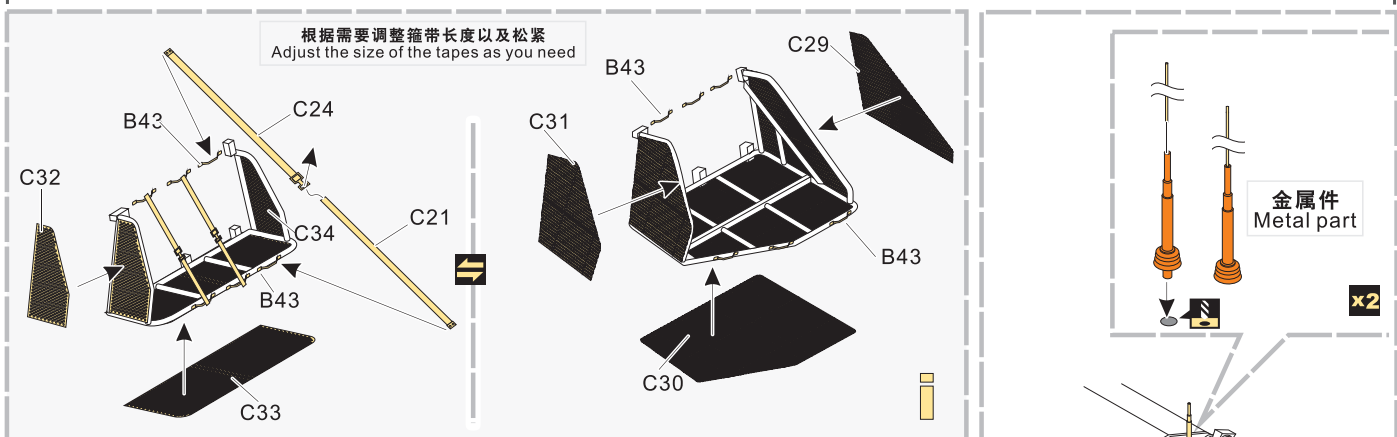

- 安装 install
- 折叠 bend
- A1** 改造件零件编号 PE/resin part number
- B12** 原零件编号 kit part number
- C22** 被替换的原零件编号 replaced kit part number
- 钻孔 drill
- 切除 remove
- 另一侧相同制作 repeat on opposite side
- 弧度卷曲 radial bending
- x2** 制作若干组 multiple assembly
- 选择安装 alternative

用尖端在凹槽处冲压 use penpoint to press on the dent

钻到片零件内侧面向上 Put the part upside down

用笔尖在凹槽处刺 Use penpoint to press on the dent

制作线圈 make coil

1/35 MILITARY MINIATURE VEHICLE UPGRADE SERIES PE35784

1/35 MILITARY MINIATURE VEHICLE UPGRADE SERIES PE35784