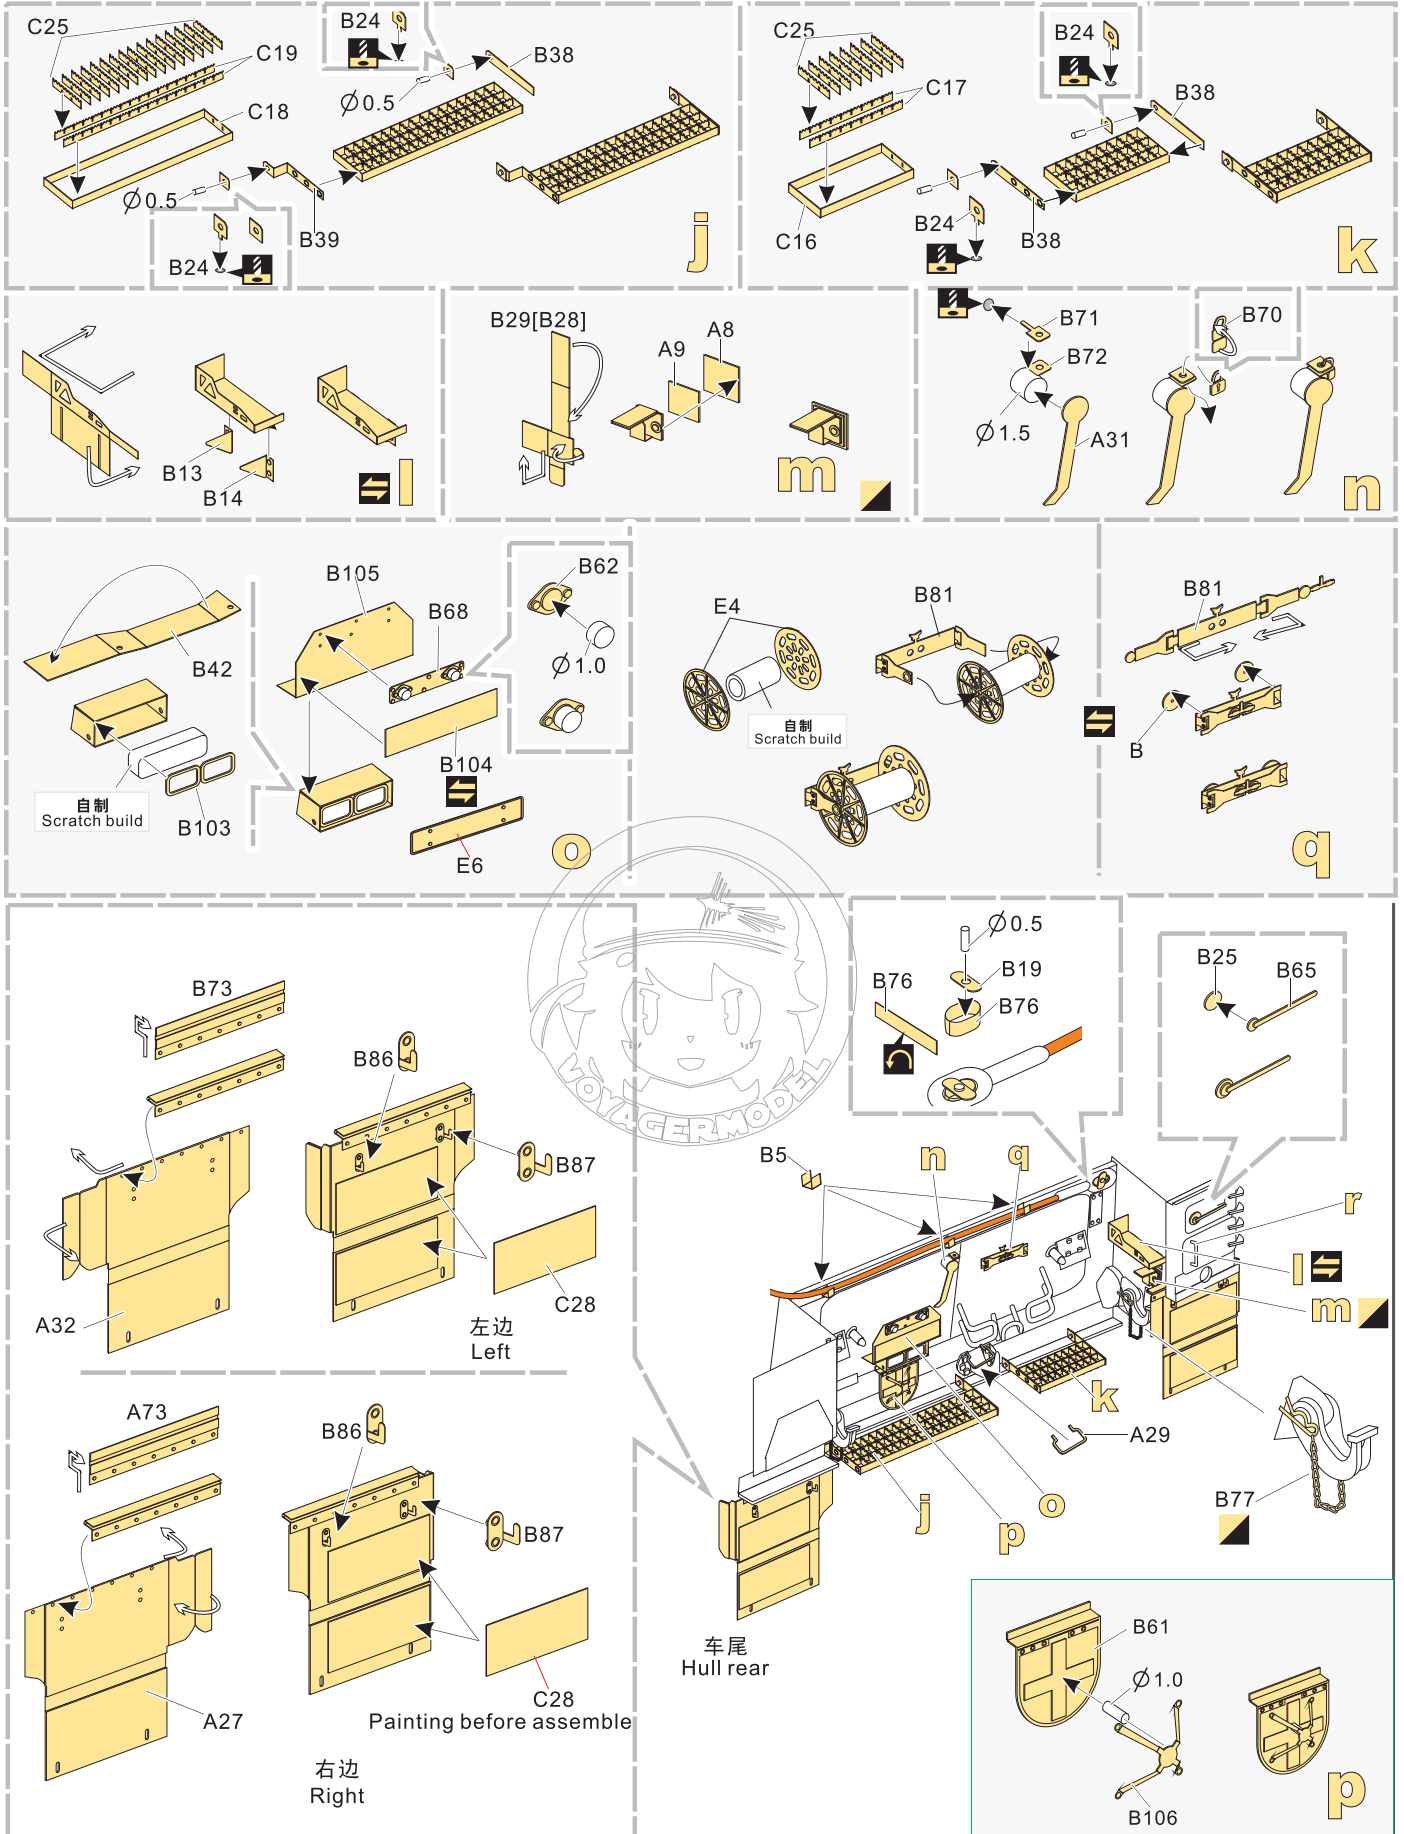

1/35 MILITARY MINIATURE VEHICLE UPGRADE SERIES PE35784