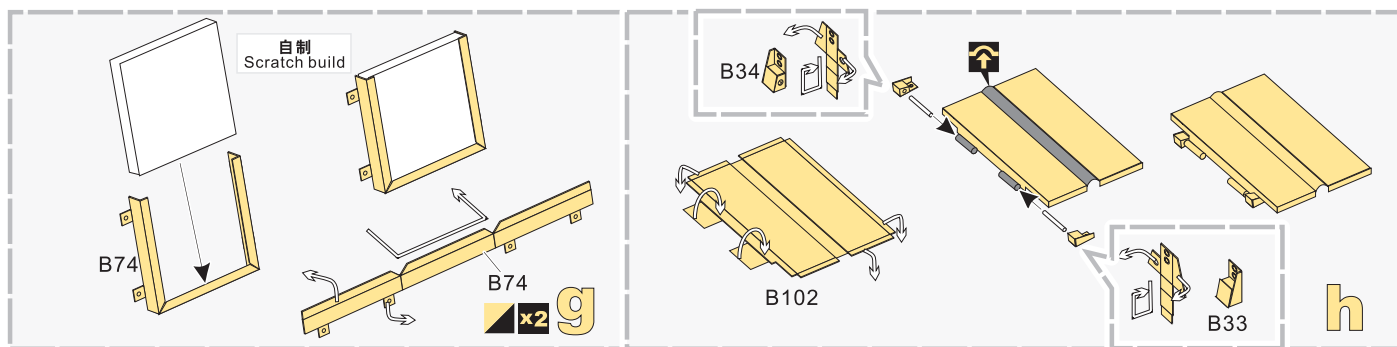

- 安装 install
- 折叠 bend
- A1** 改造件零件编号 PE/resin part number
- B12** 原零件编号 kit part number
- C22** 被替换的原零件编号 replaced kit part number
- 钻孔 drill
- 切除 remove
- 另一侧相同制作 repeat on opposite side
- 弧度卷曲 radial bending
- x2** 制作若干组 multiple assembly
- 选择安装 alternative

用尖端在凹槽处冲压 use penpoint to press on the dent

钻到片零件内侧面向上 Put the part upside down

用笔尖在凹槽处刺 Use penpoint to press on the dent

制作线圈 make coil

1/35 MILITARY MINIATURE VEHICLE UPGRADE SERIES PE35784

1/35 MILITARY MINIATURE VEHICLE UPGRADE SERIES PE35784