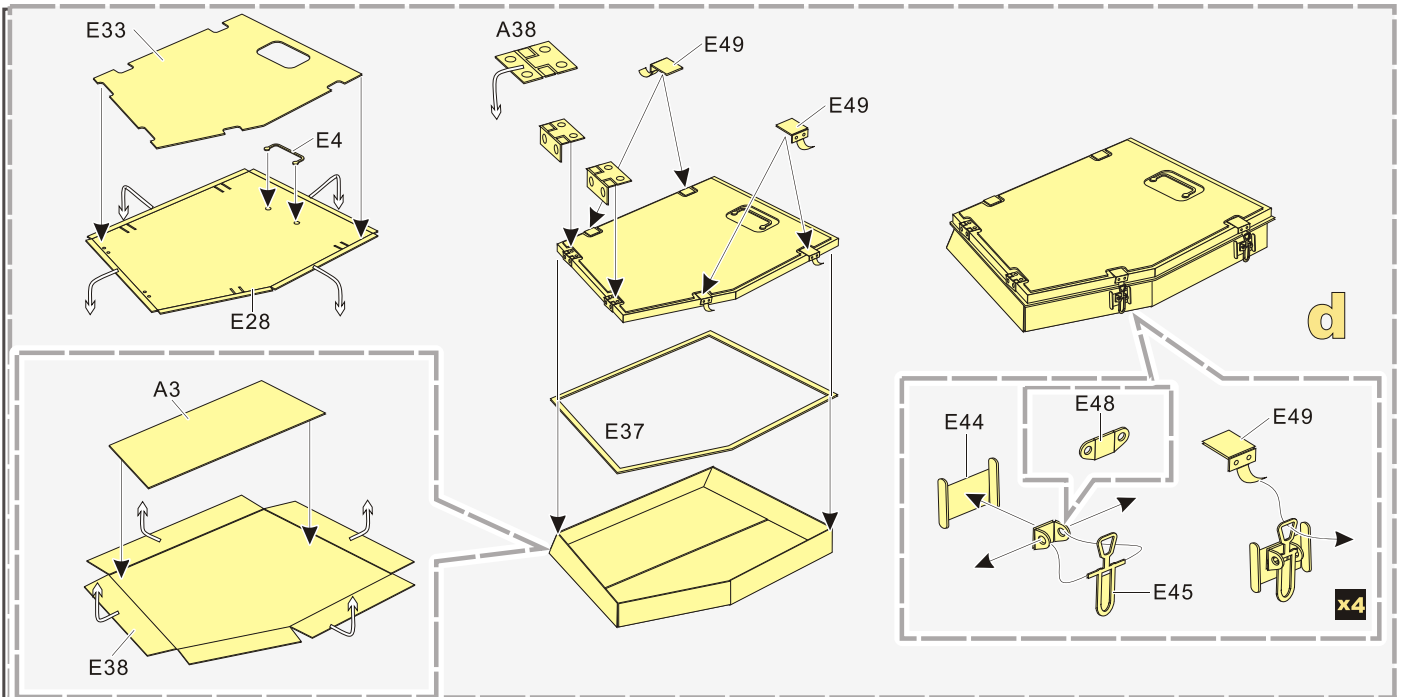

1/35 MILITARY MINIATURE VEHICLE UPGRADE SERIES PE351303

Modern German Leopard 2A7V MBT Basic Upgrade Set

现代德军豹2A7V主战坦克基本改造件

[For TAMIYA 35387]

推荐使用工具 RECOMMENDED TOOLS

1/35 MILITARY MINIATURE VEHICLE UPGRADE SERIES PE351303