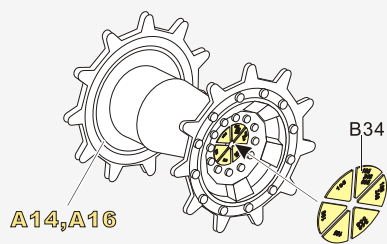

1/35 MILITARY MINIATURE VEHICLE UPGRADE SERIES PE351303