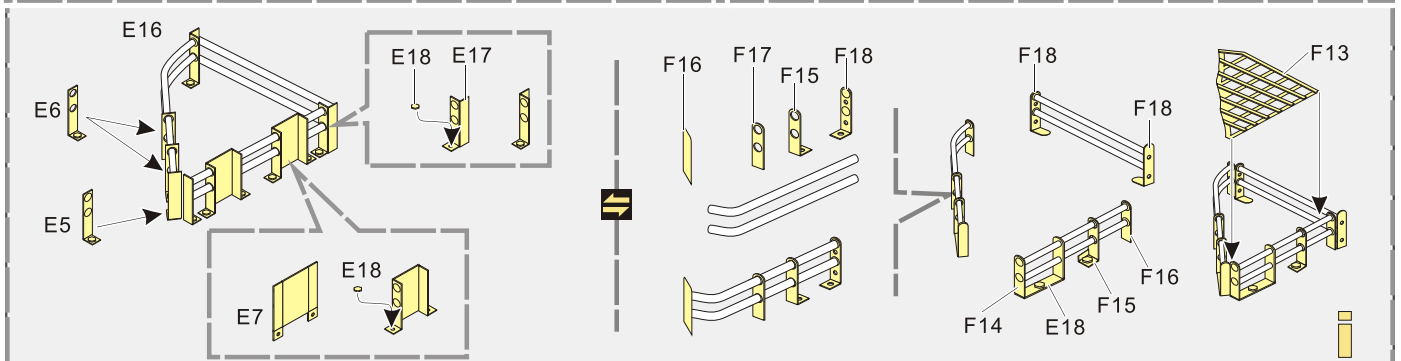

1/35 MILITARY MINIATURE VEHICLE UPGRADE SERIES PE351303