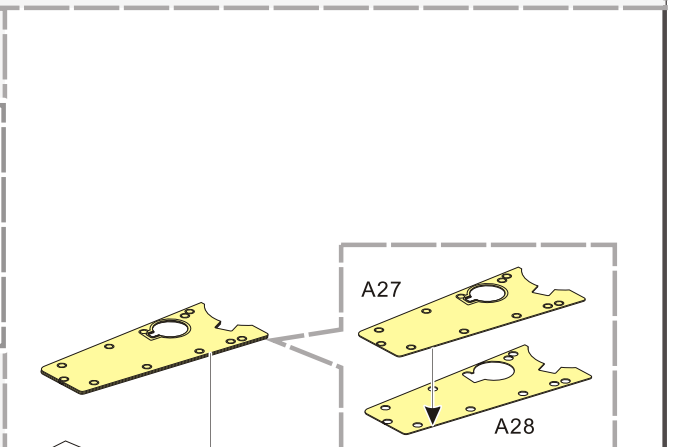

1/35 MILITARY MINIATURE VEHICLE UPGRADE SERIES PE351303