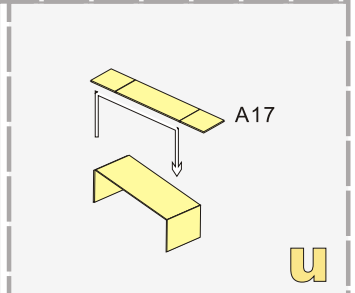

1/35 MILITARY MINIATURE VEHICLE UPGRADE SERIES PE351303

推荐 VBS0513
VOYAGERMODEL VBS0513
Recommended

<http://www.voyagermodel.com/productdetails.asp?itemid=PE351303>