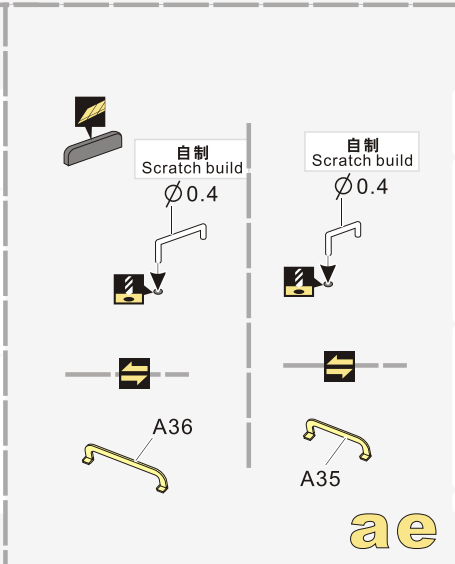

<http://www.voyagermodel.com/productdetails.asp?itemid=PE351303>

更多PE351303样品照片参考请扫一扫
MORE PICTUER OF PE 351303
REFERENCE SCAN HERE

1/35 MILITARY MINIATURE VEHICLE UPGRADE SERIES PE351303

X

y

1/35 MILITARY MINIATURE VEHICLE UPGRADE SERIES PE351303