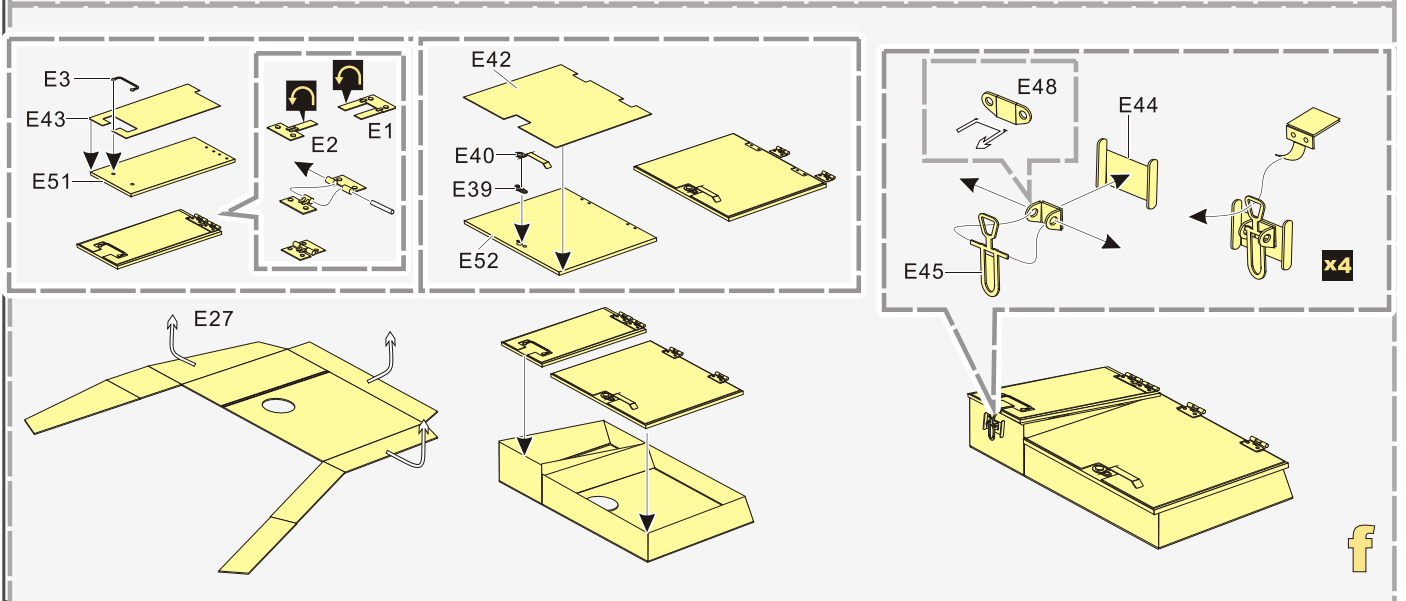

1/35 MILITARY MINIATURE VEHICLE UPGRADE SERIES PE351303

Modern German Leopard 2A7V MBT Basic Upgrade Set

现代德军豹2A7V主战坦克基本改造件

[For TAMIYA 35387]

推荐使用工具 RECOMMENDED TOOLS

1/35 MILITARY MINIATURE VEHICLE UPGRADE SERIES PE351303