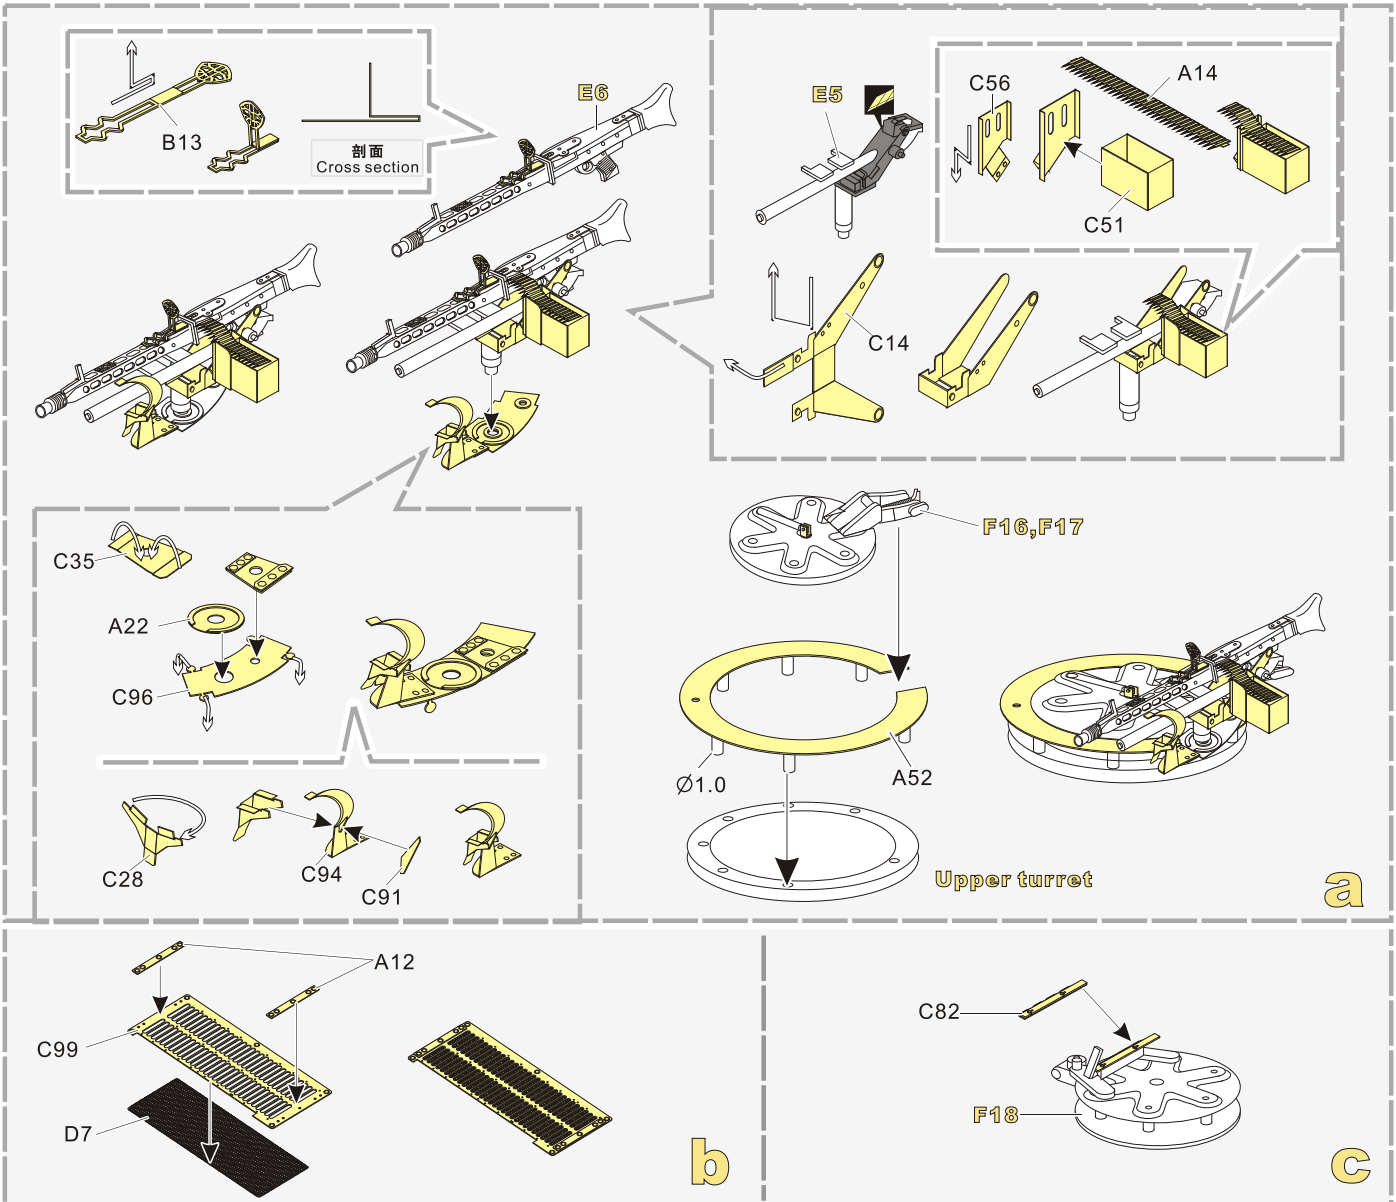

1/35 MILITARY MINIATURE VEHICLE UPGRADE SERIES PE351303

Modern German Leopard 2A7V MBT Basic Upgrade Set

现代德军豹2A7V主战坦克基本改造件

[For TAMIYA 35387]

推荐使用工具 RECOMMENDED TOOLS

1/35 MILITARY MINIATURE VEHICLE UPGRADE SERIES PE351303

1/35 MILITARY MINIATURE VEHICLE UPGRADE SERIES PE351303

1/35 MILITARY MINIATURE VEHICLE UPGRADE SERIES PE351303

1/35 MILITARY MINIATURE VEHICLE UPGRADE SERIES PE351303

推荐 VBS0513
VOYAGERMODEL VBS0513
Recommended