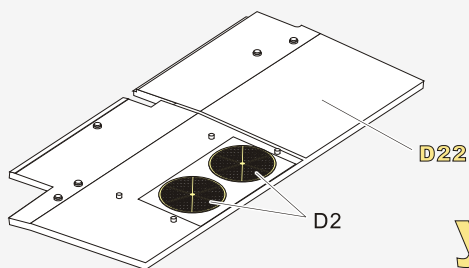

<http://www.voyagermodel.com/productdetails.asp?itemid=PE351303>

更多PE351303样品照片参考请扫一扫
MORE PICTUER OF PE 351303
REFERENCE SCAN HERE

1/35 MILITARY MINIATURE VEHICLE UPGRADE SERIES PE351303

X

y

1/35 MILITARY MINIATURE VEHICLE UPGRADE SERIES PE351303