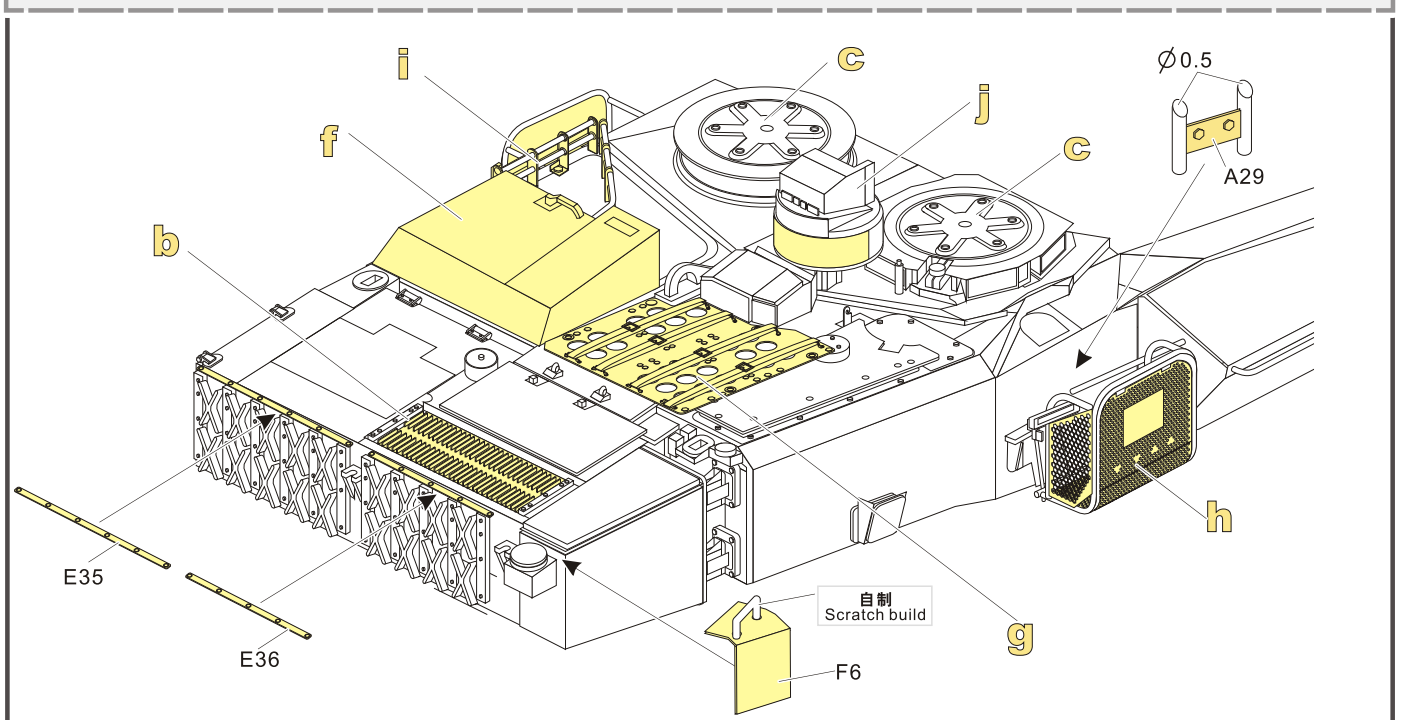

1/35 MILITARY MINIATURE VEHICLE UPGRADE SERIES PE351303