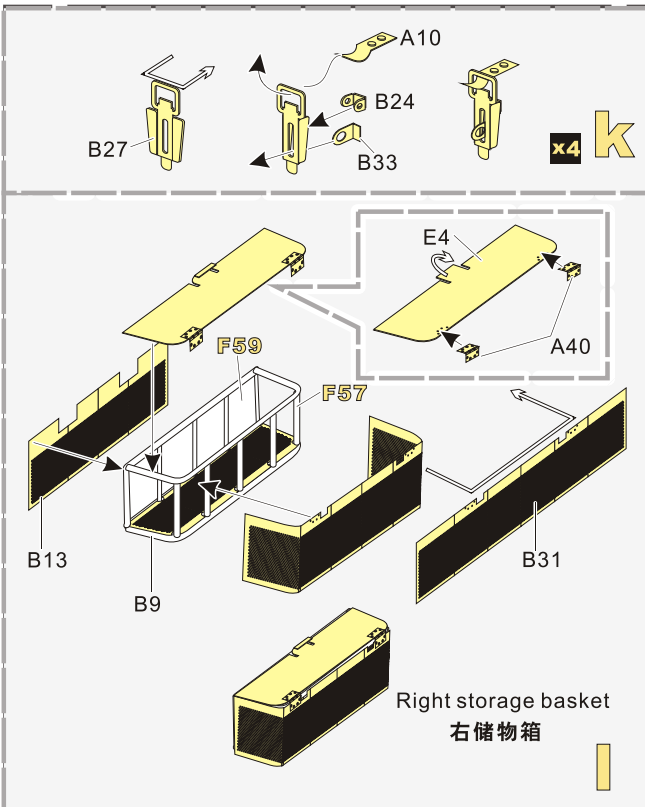

1/35 MILITARY MINIATURE VEHICLE UPGRADE SERIES PE351303