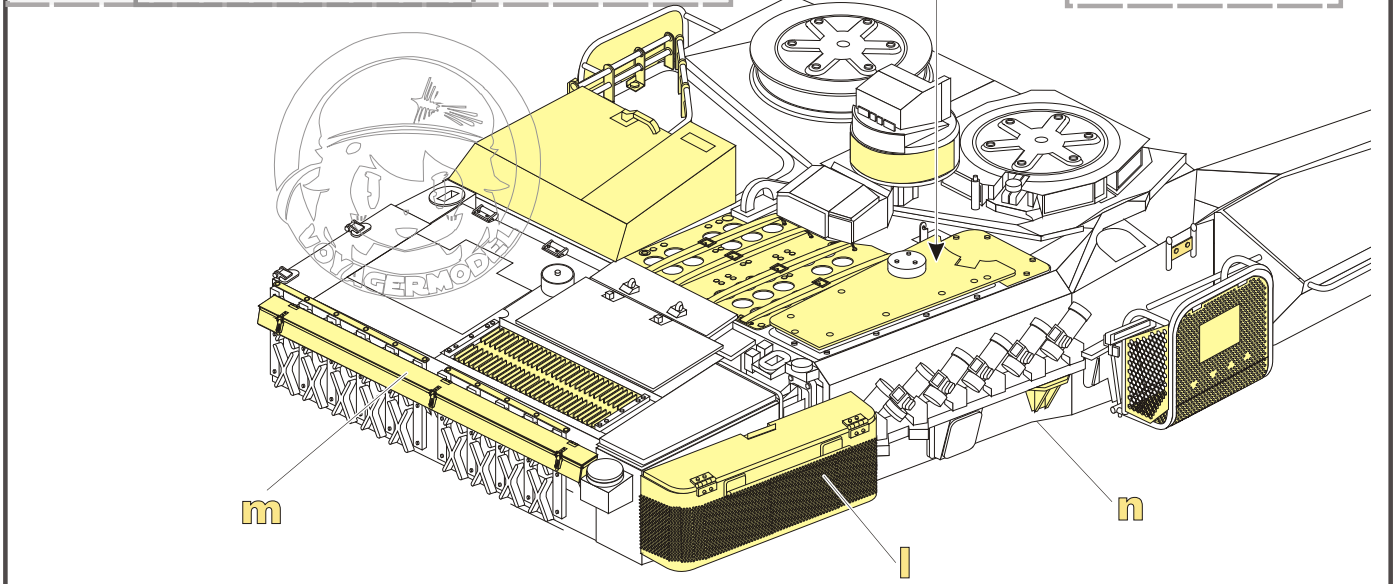

1/35 MILITARY MINIATURE VEHICLE UPGRADE SERIES PE351303