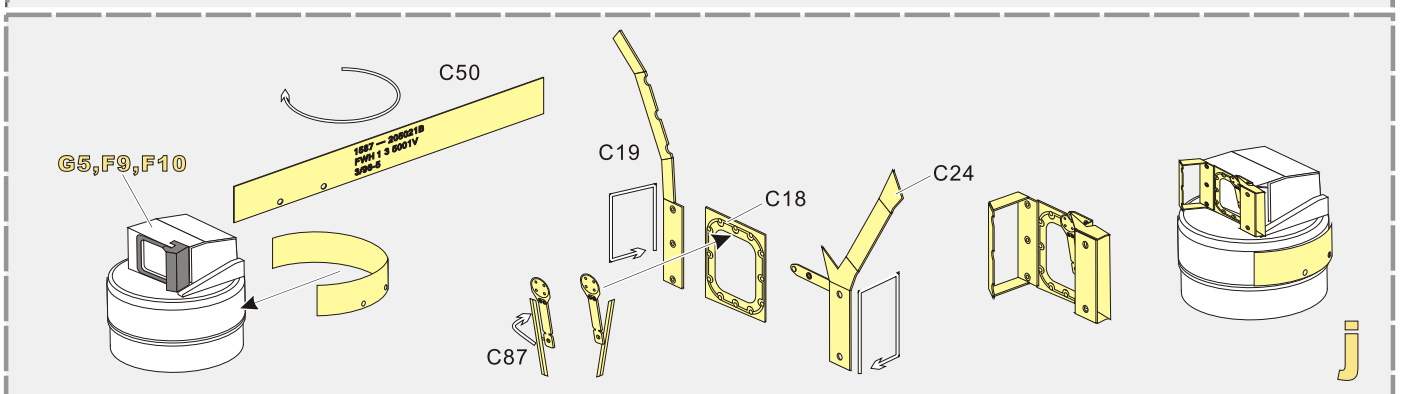

1/35 MILITARY MINIATURE VEHICLE UPGRADE SERIES PE351303