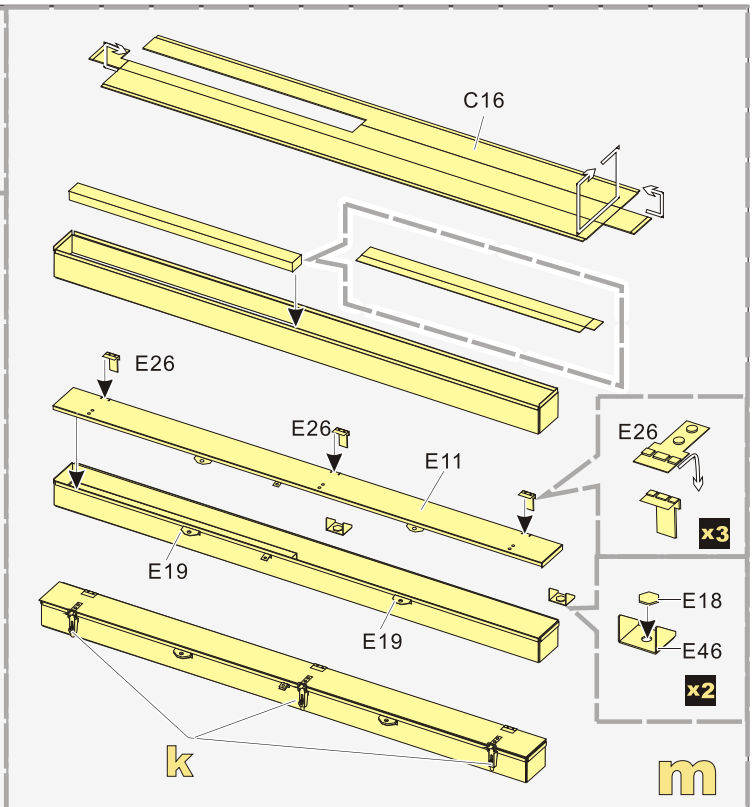

1/35 MILITARY MINIATURE VEHICLE UPGRADE SERIES PE351303

Modern German Leopard 2A7V MBT Basic Upgrade Set

现代德军豹2A7V主战坦克基本改造件

[For TAMIYA 35387]

推荐使用工具 RECOMMENDED TOOLS

1/35 MILITARY MINIATURE VEHICLE UPGRADE SERIES PE351303

1/35 MILITARY MINIATURE VEHICLE UPGRADE SERIES PE351303

1/35 MILITARY MINIATURE VEHICLE UPGRADE SERIES PE351303

1/35 MILITARY MINIATURE VEHICLE UPGRADE SERIES PE351303

推荐 VBS0513
VOYAGERMODEL VBS0513
Recommended