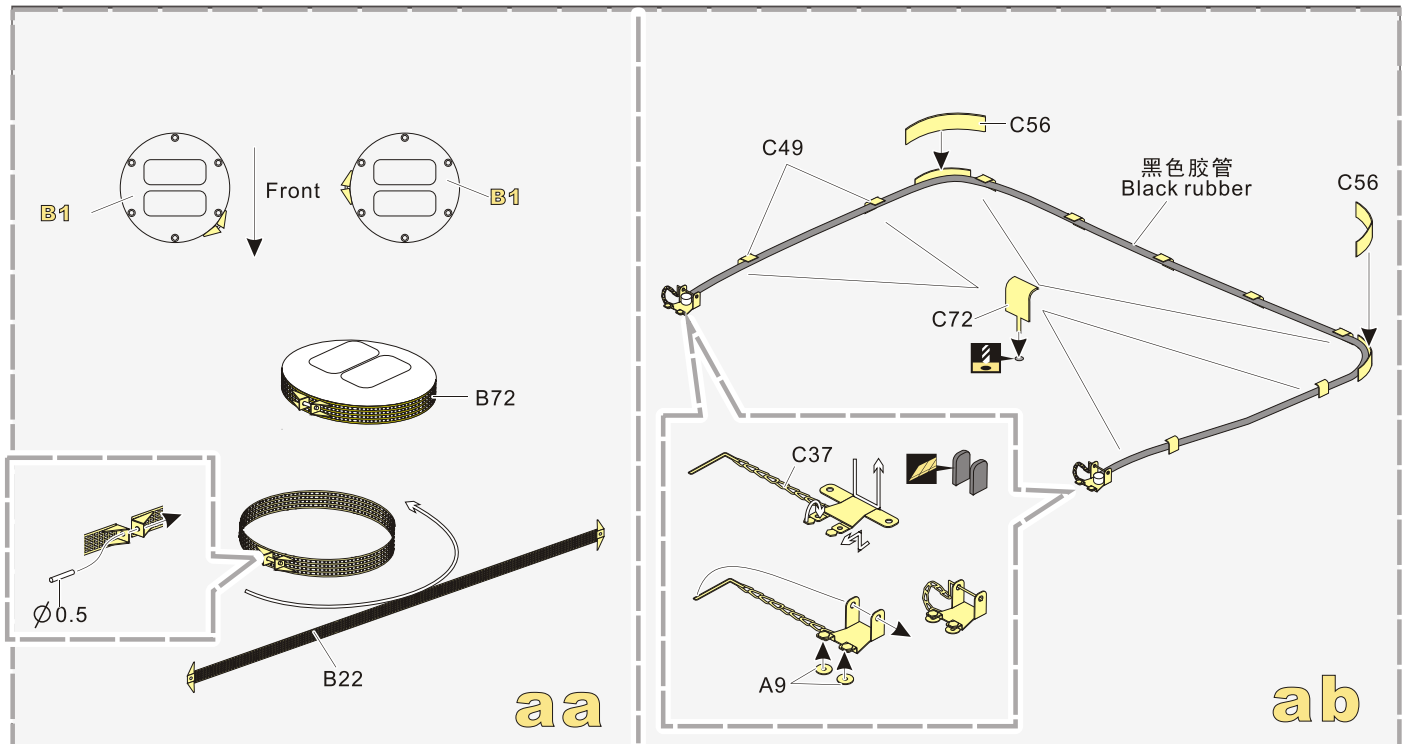

<http://www.voyagermodel.com/productdetails.asp?itemid=PE351303>

更多PE351303样品照片参考请扫一扫
MORE PICTUER OF PE 351303
REFERENCE SCAN HERE

1/35 MILITARY MINIATURE VEHICLE UPGRADE SERIES PE351303

X

y

1/35 MILITARY MINIATURE VEHICLE UPGRADE SERIES PE351303