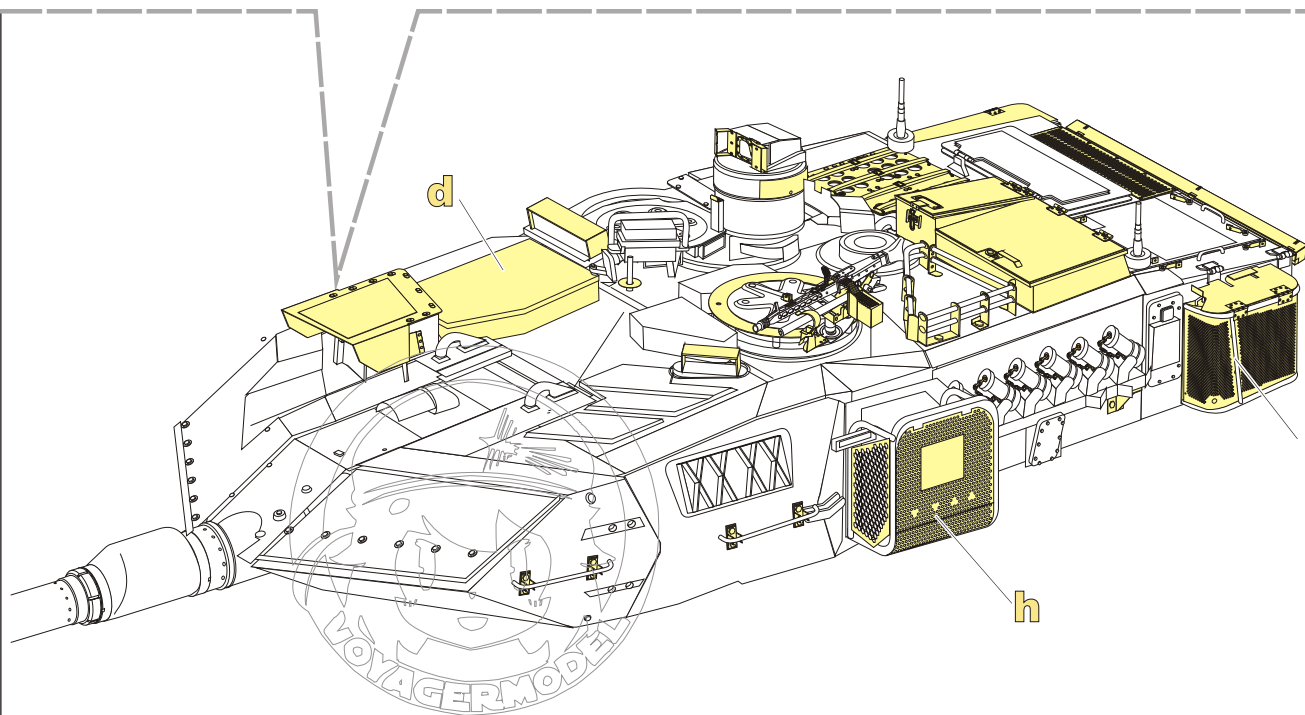

1/35 MILITARY MINIATURE VEHICLE UPGRADE SERIES PE351303