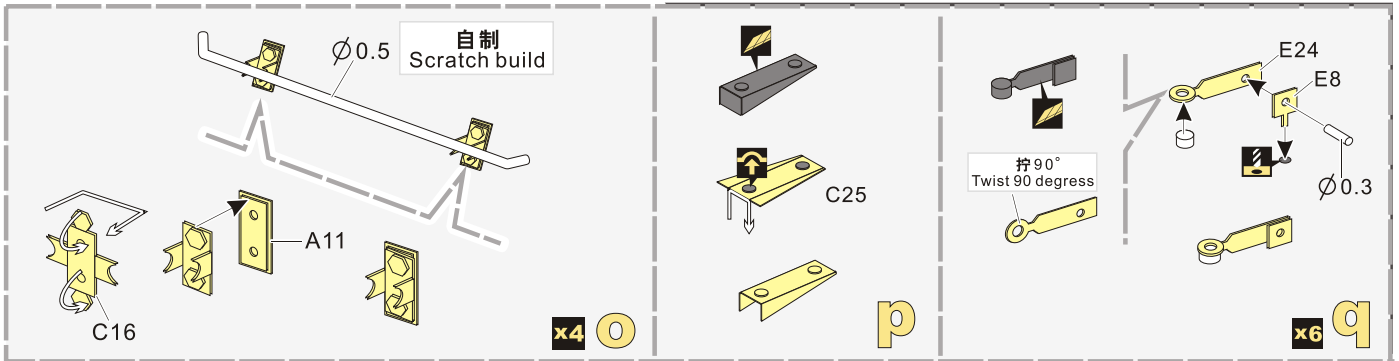

1/35 MILITARY MINIATURE VEHICLE UPGRADE SERIES PE351303

推荐 VBS0513
VOYAGERMODEL VBS0513
Recommended

<http://www.voyagermodel.com/productdetails.asp?itemid=PE351303>