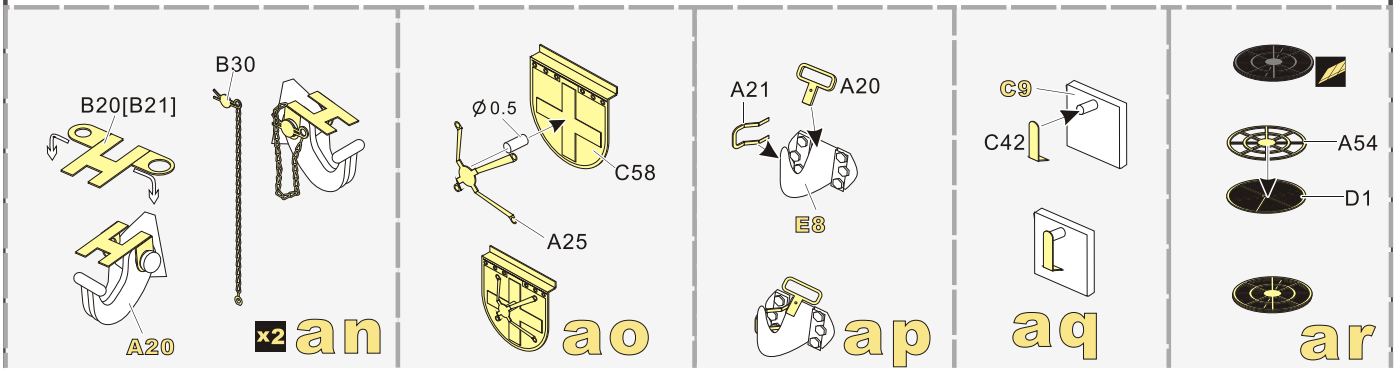

1/35 MILITARY MINIATURE VEHICLE UPGRADE SERIES PE351303