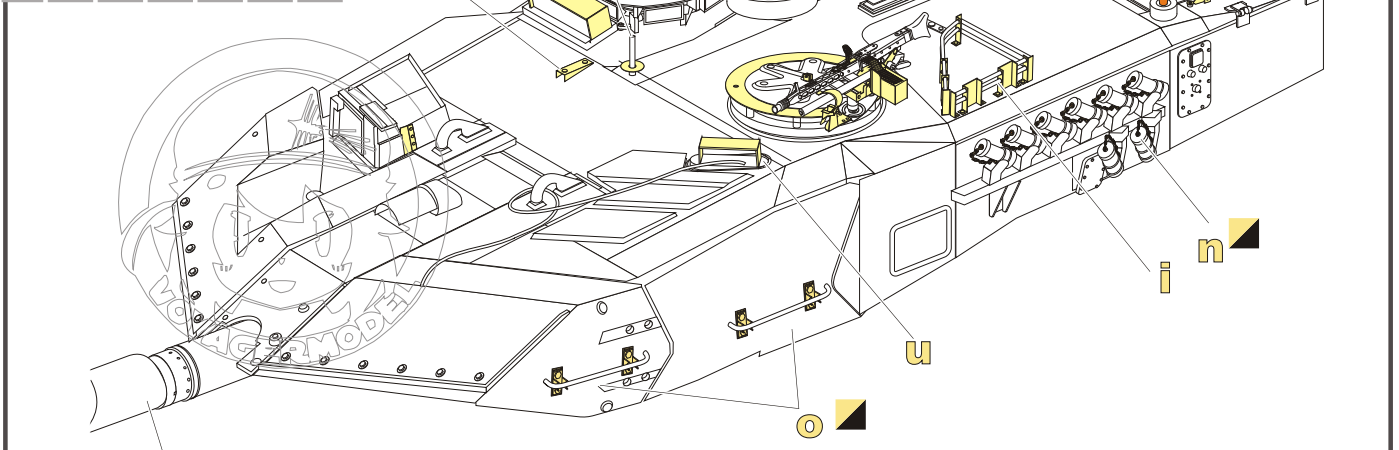

1/35 MILITARY MINIATURE VEHICLE UPGRADE SERIES PE351303

推荐 VBS0513
VOYAGERMODEL VBS0513
Recommended

<http://www.voyagermodel.com/productdetails.asp?itemid=PE351303>