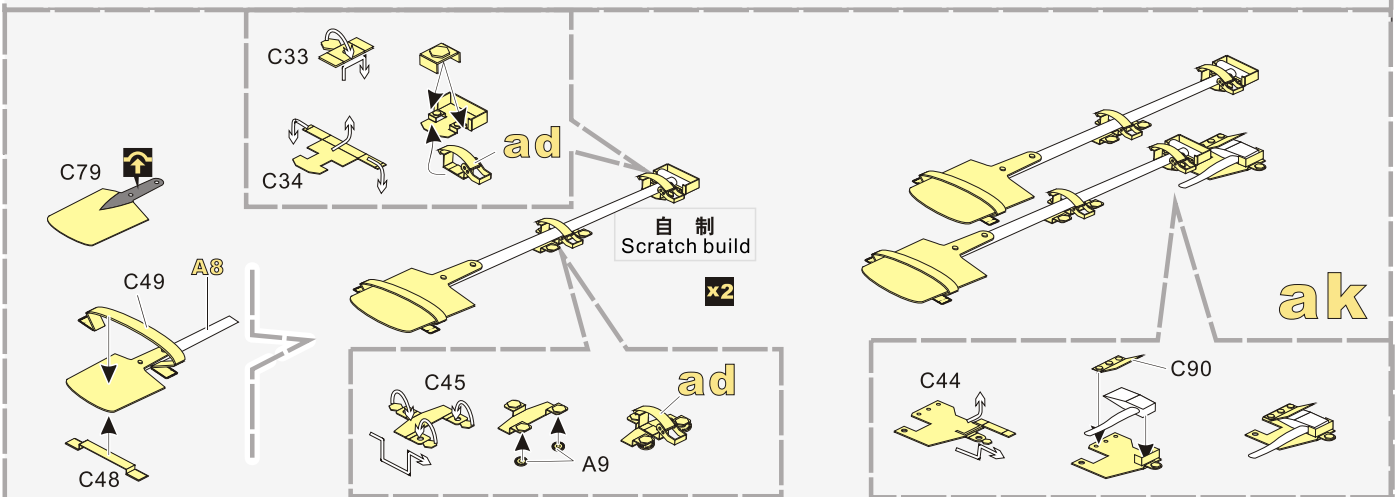

1/35 MILITARY MINIATURE VEHICLE UPGRADE SERIES PE351303