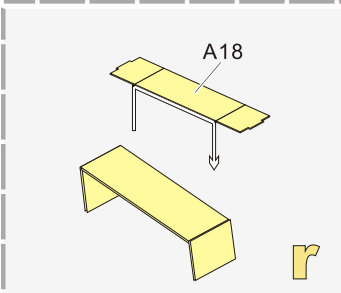

1/35 MILITARY MINIATURE VEHICLE UPGRADE SERIES PE351303

推荐 VBS0513
VOYAGERMODEL VBS0513
Recommended

<http://www.voyagermodel.com/productdetails.asp?itemid=PE351303>