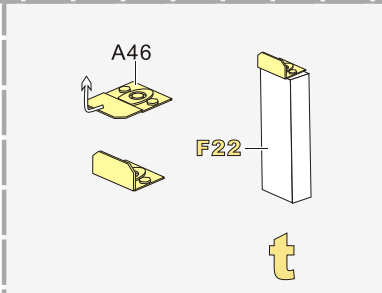

1/35 MILITARY MINIATURE VEHICLE UPGRADE SERIES PE351303

推荐 VBS0513
VOYAGERMODEL VBS0513
Recommended

<http://www.voyagermodel.com/productdetails.asp?itemid=PE351303>