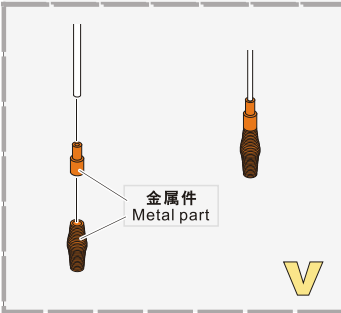

1/35 MILITARY MINIATURE VEHICLE UPGRADE SERIES PE351303

推荐 VBS0513
VOYAGERMODEL VBS0513
Recommended

<http://www.voyagermodel.com/productdetails.asp?itemid=PE351303>