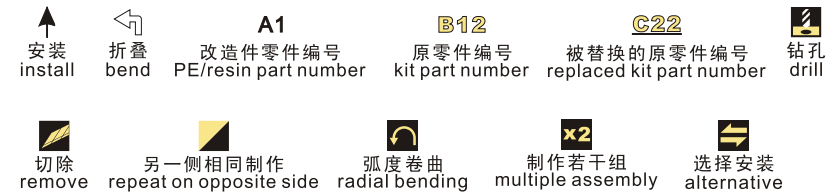

1/35 MILITARY MINIATURE VEHICLE UPGRADE SERIES PE351303

Modern German Leopard 2A7V MBT Basic Upgrade Set

现代德军豹2A7V主战坦克基本改造件

[For TAMIYA 35387]

推荐使用工具 RECOMMENDED TOOLS

1/35 MILITARY MINIATURE VEHICLE UPGRADE SERIES PE351303