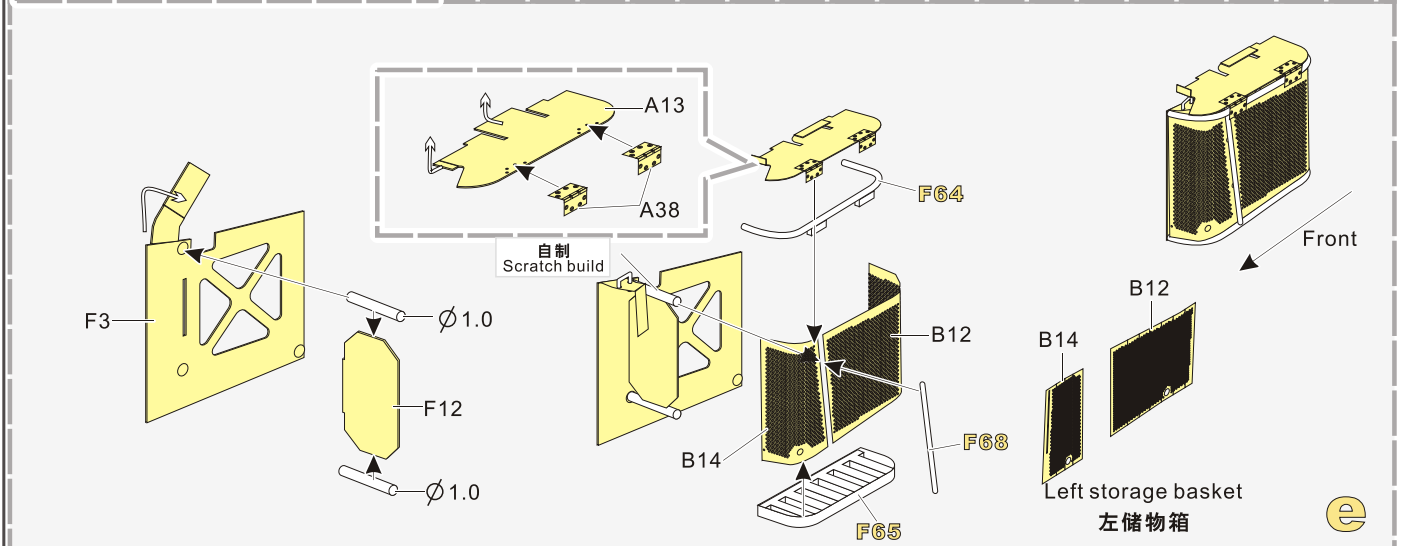

1/35 MILITARY MINIATURE VEHICLE UPGRADE SERIES PE351303

Modern German Leopard 2A7V MBT Basic Upgrade Set

现代德军豹2A7V主战坦克基本改造件

[For TAMIYA 35387]

推荐使用工具 RECOMMENDED TOOLS

1/35 MILITARY MINIATURE VEHICLE UPGRADE SERIES PE351303