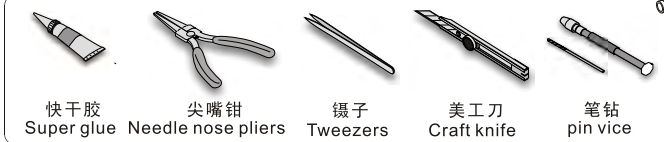

1/35 MILITARY MINIATURE VEHICLE UPGRADE SERIES PE351303

Modern German Leopard 2A7V MBT Basic Upgrade Set

现代德军豹2A7V主战坦克基本改造件

[For TAMIYA 35387]

推荐使用工具 RECOMMENDED TOOLS

1/35 MILITARY MINIATURE VEHICLE UPGRADE SERIES PE351303