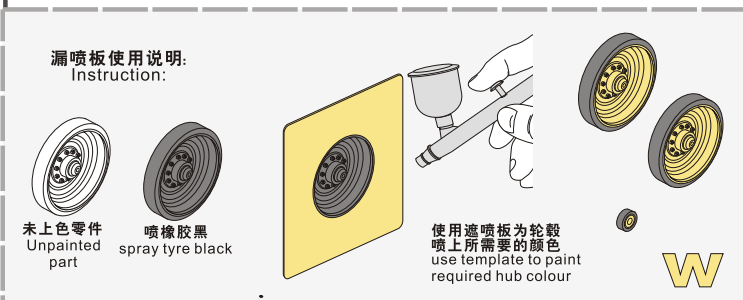

更多PE351303样品照片参考请扫一扫
MORE PICTUER OF PE 351303
REFERENCE SCAN HERE