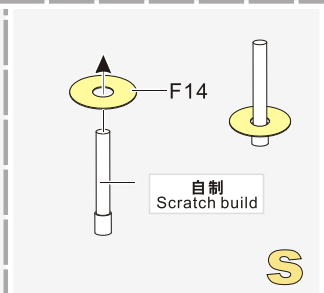

1/35 MILITARY MINIATURE VEHICLE UPGRADE SERIES PE351303

推荐 VBS0513
VOYAGERMODEL VBS0513
Recommended

<http://www.voyagermodel.com/productdetails.asp?itemid=PE351303>