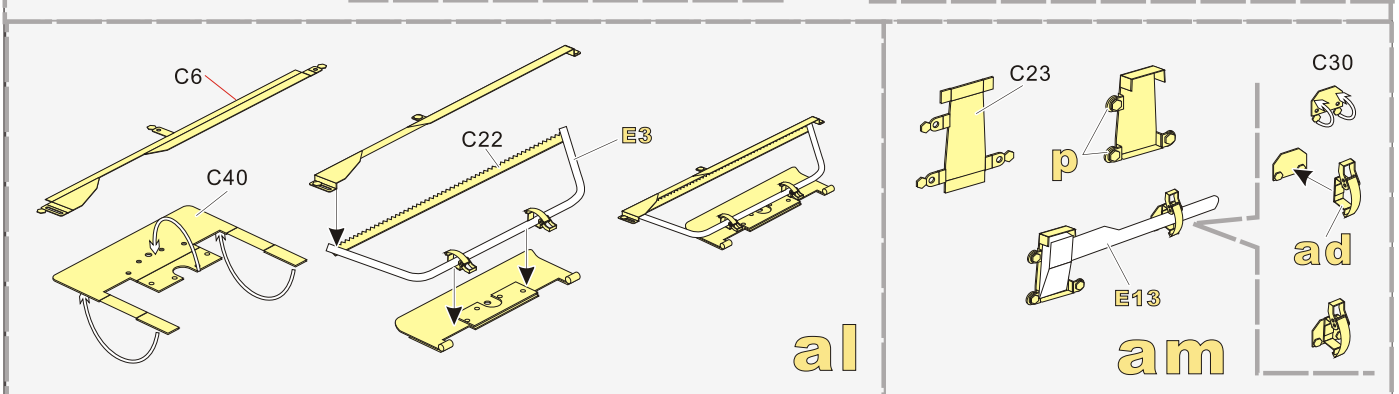

1/35 MILITARY MINIATURE VEHICLE UPGRADE SERIES PE351303