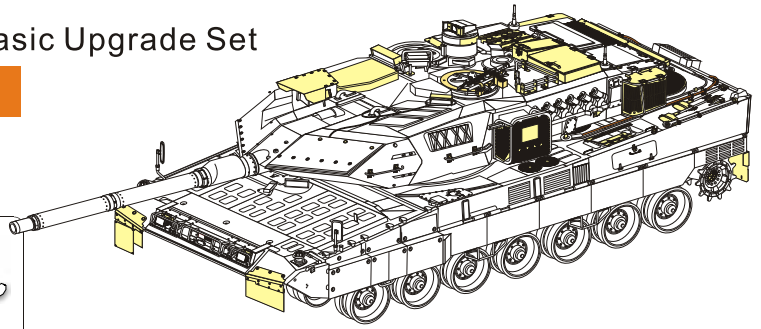

1/35 MILITARY MINIATURE VEHICLE UPGRADE SERIES PE351303

Modern German Leopard 2A7V MBT Basic Upgrade Set

现代德军豹2A7V主战坦克基本改造件

[For TAMIYA 35387]

推荐使用工具 RECOMMENDED TOOLS

1/35 MILITARY MINIATURE VEHICLE UPGRADE SERIES PE351303

1/35 MILITARY MINIATURE VEHICLE UPGRADE SERIES PE351303

1/35 MILITARY MINIATURE VEHICLE UPGRADE SERIES PE351303

1/35 MILITARY MINIATURE VEHICLE UPGRADE SERIES PE351303

推荐 VBS0513
VOYAGERMODEL VBS0513
Recommended