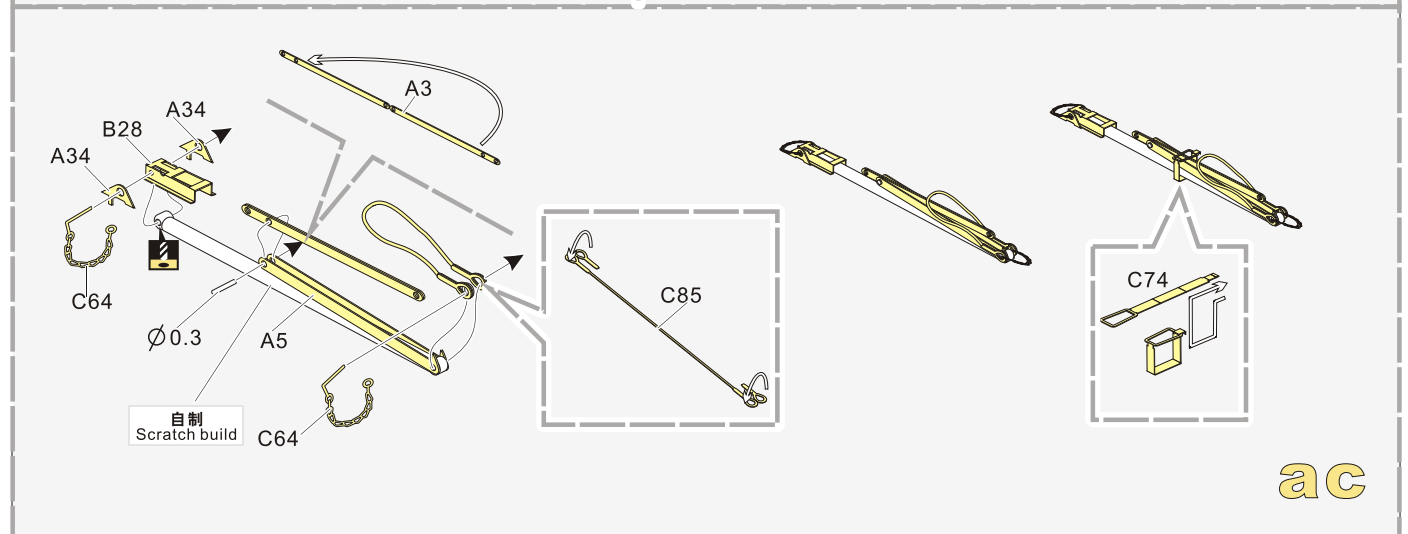

<http://www.voyagermodel.com/productdetails.asp?itemid=PE351303>

更多PE351303样品照片参考请扫一扫
MORE PICTUER OF PE 351303
REFERENCE SCAN HERE

1/35 MILITARY MINIATURE VEHICLE UPGRADE SERIES PE351303

X

y

1/35 MILITARY MINIATURE VEHICLE UPGRADE SERIES PE351303