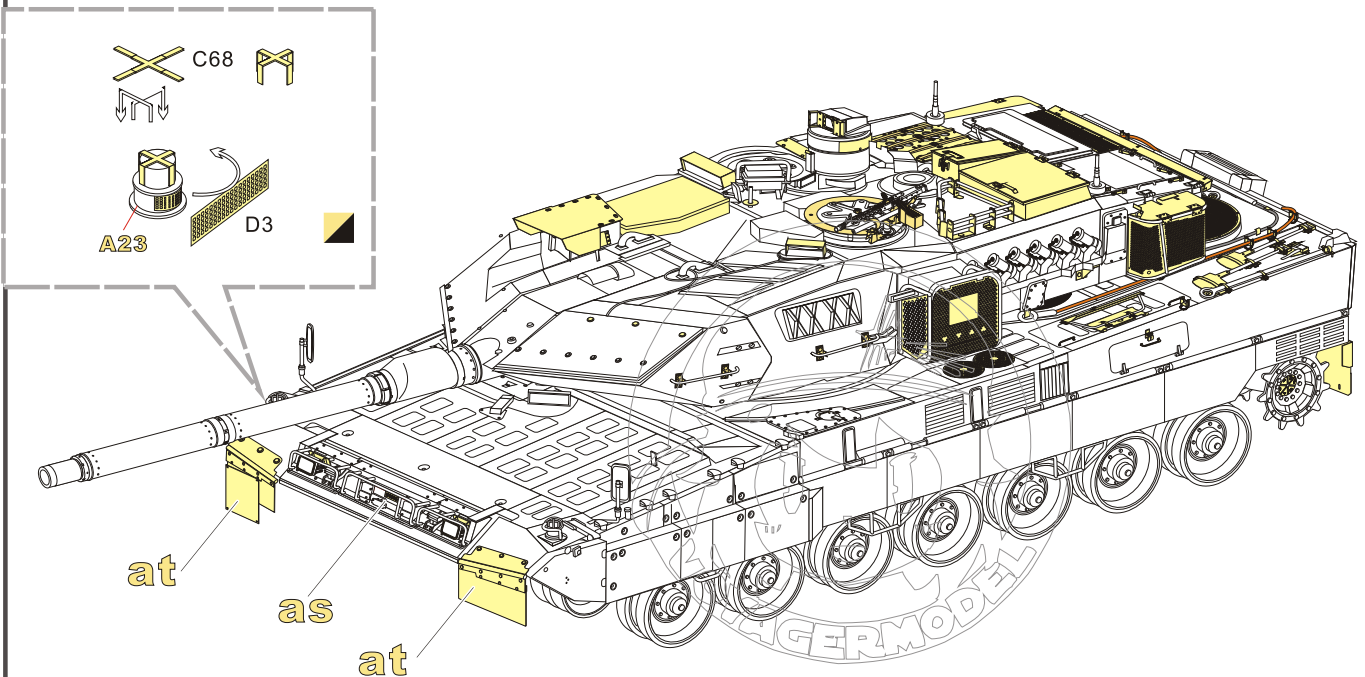

1/35 MILITARY MINIATURE VEHICLE UPGRADE SERIES PE351303

VOYAGERMODEL® 无微不至 极尽享受

Recommended item

PE 35774	Modern German Leopard 2A4 Basic
PE 35775	Modern German Leopard 2A5 VER.2.0 Basic
PE 35776	Modern German Leopard 2A6 Basic
VBS0513	Modern German Rh-M-120 L/55 120mm Gun Barrel (Leopard2A7 used)
VBS0199	Modern German Rh-M-120 L/55 120mm Gun Barrel (Leopard2A6used)

VOYAGERMODEL® 无微不至 极尽享受

Recommended item

VBS 0196	Modern German Rh-M-120 L/44 120mm Gun Barrel (Leopard2A4used)
VBS 0200	Modern German Rh-M-120 L/44 120mm Gun Barrel (Leopard2A5used)
BR 35024	Modern German Leopard 2A4 Lenses and taillights
BR 35217	Modern German Leopard 2A7 Lenses and taillights