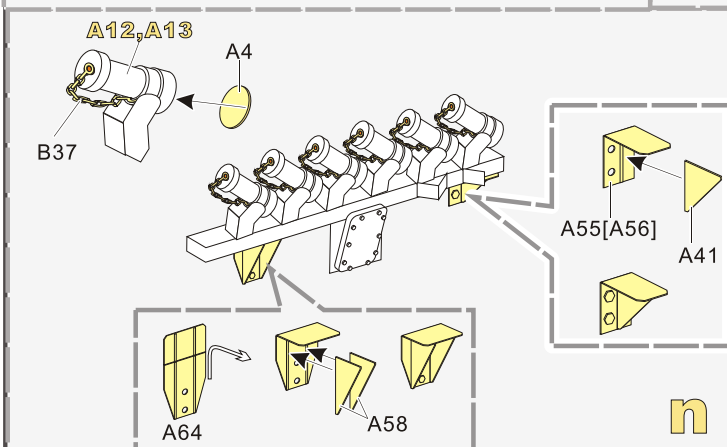

1/35 MILITARY MINIATURE VEHICLE UPGRADE SERIES PE351303